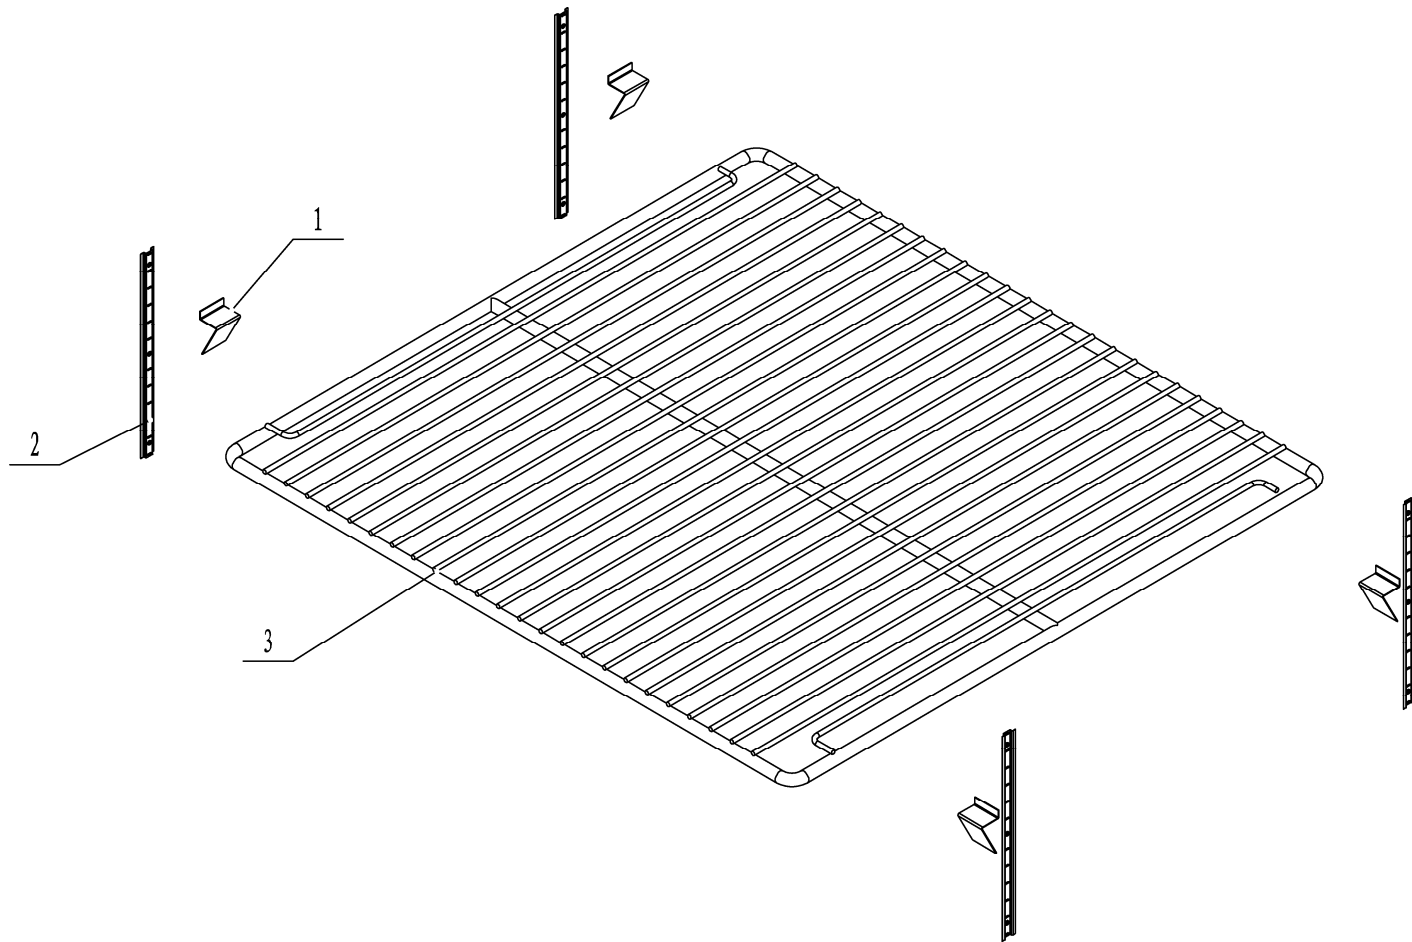

Model: MSF8301GR

Item #:	Part #:	Qty.	Description
15	MSF8301AJ02	1	Rear Base For Lid
14	B0503101	2	Stainless Steel Cap Nut
13	W0604021	2	Washer For Lid Hinge
12	W0604040	2	Big Washer For Lid Hinge
11	W064039	2	Screw For Lid Hinge
10	MSF8301AJ01	1	Lid
9	W0499200	1	Cutting Board
8	83022702	1	Bracket For Cutting Board - Left
7	MSF8301AI01	1	Support Frame For Pan
6	83011902	3	Support Strip For Pan
5	MSF8301FF01	1	Counter Top Body Assembly
4	83022703	1	Bracket For Cutting Board - Right
3	8302302	1	Bracket For Controller Displayer
2	W0302024	1	Displayer Of The Controller
1	W0409878	1	Cover for Controller

Item #:	Part #:	Qty.	Description
7	W0604026	1	Right - Top Hinge
6	W0409845	1	Door Shaft Sleeve - Top
5	W0404518	1	Door Gasket
4	W0604922	1	Door Spring Rod
3	W0604028	1	Right - Bottom Hinge
2	W0409843	1	Door Shaft Sleeve - Bottom
1	MSF8301FC01	1	Door Body Assembly