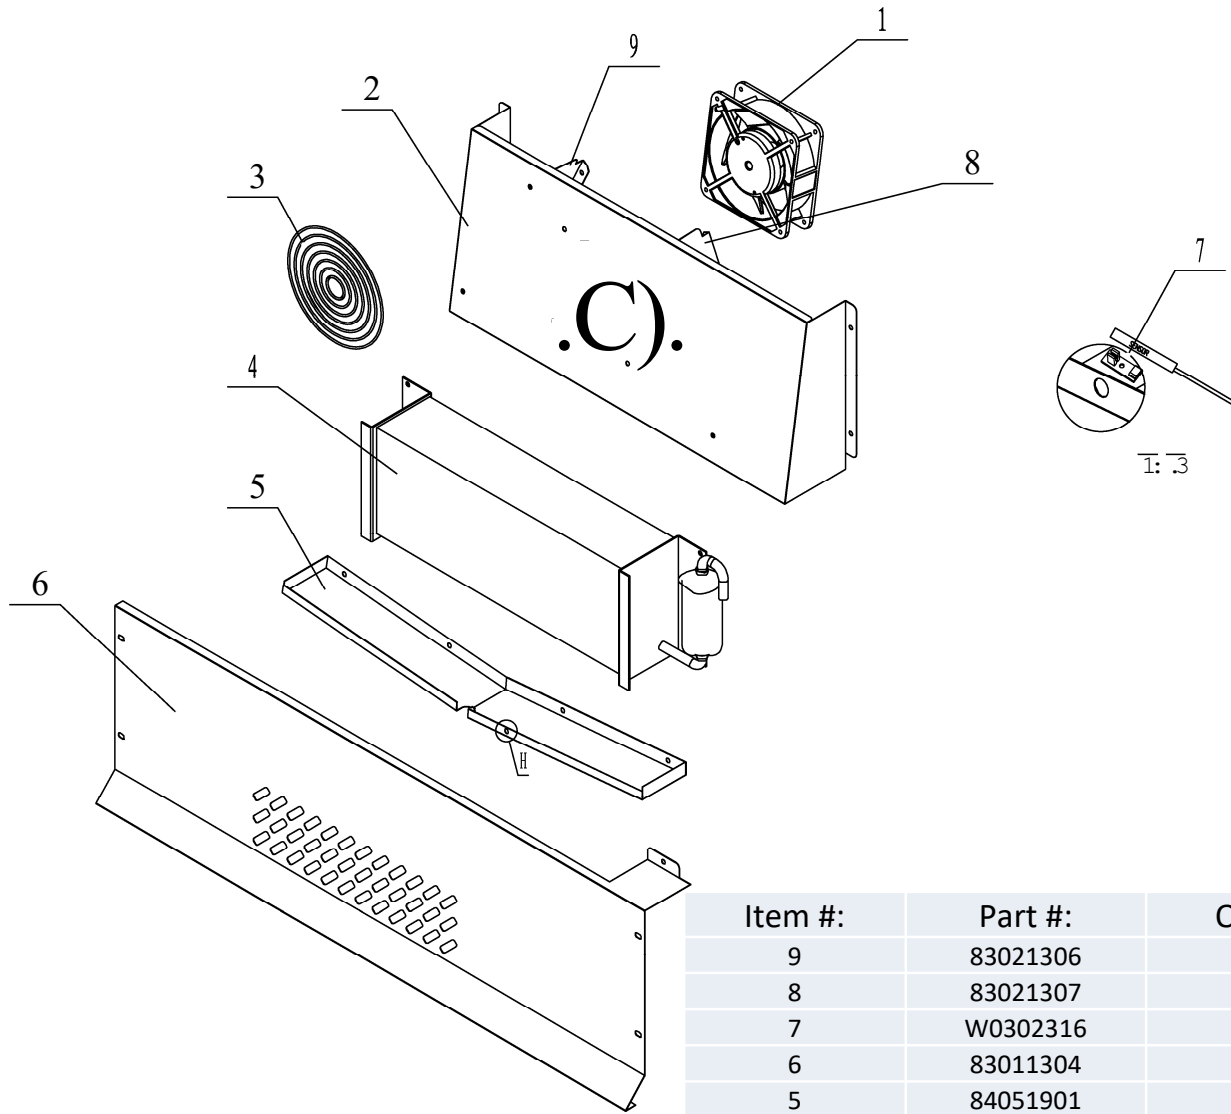

Model: MSF8301GR

Item #:	Part #:	Qty.	Description
15	MSF8301AJ02	1	Rear Base For Lid
14	B0503101	2	Stainless Steel Cap Nut
13	W0604021	2	Washer For Lid Hinge
12	W0604040	2	Big Washer For Lid Hinge
11	W064039	2	Screw For Lid Hinge
10	MSF8301AJ01	1	Lid
9	W0499200	1	Cutting Board
8	83022702	1	Bracket For Cutting Board - Left
7	MSF8301AI01	1	Support Frame For Pan
6	83011902	3	Support Strip For Pan
5	MSF8301FF01	1	Counter Top Body Assembly
4	83022703	1	Bracket For Cutting Board - Right
3	8302302	1	Bracket For Controller Displayer
2	W0302024	1	Displayer Of The Controller
1	W0409878	1	Cover for Controller

Item #:	Part #:	Qty.	Description
7	W0604026	1	Right - Top Hinge
6	W0409845	1	Door Shaft Sleeve - Top
5	W0404518	1	Door Gasket
4	W0604922	1	Door Spring Rod
3	W0604028	1	Right - Bottom Hinge
2	W0409843	1	Door Shaft Sleeve - Bottom
1	MSF8301FC01	1	Door Body Assembly

Item #:	Part #:	Qty.	Description
3	W0402568	1	Shelf
2	24432012	4	Pilaster For Shelf
1	66490313	4	Shelf Support Clip

Item #:	Part #:	Qty.	Description
8	W0399112	1	Power Supply
7	W0409028	1	Controller Protect Cover
6	W0302017	1	Digital Controller - Main Part
5	W0409027	1	Controller Protect Box
4	W0402575	1	Rear Protect Barrier
3	B0604006	2	Caster - 5"
2	B0604007	2	Caster - 5" Wheel With Braket
1	MSF8301FA01	1	Cabinet Body