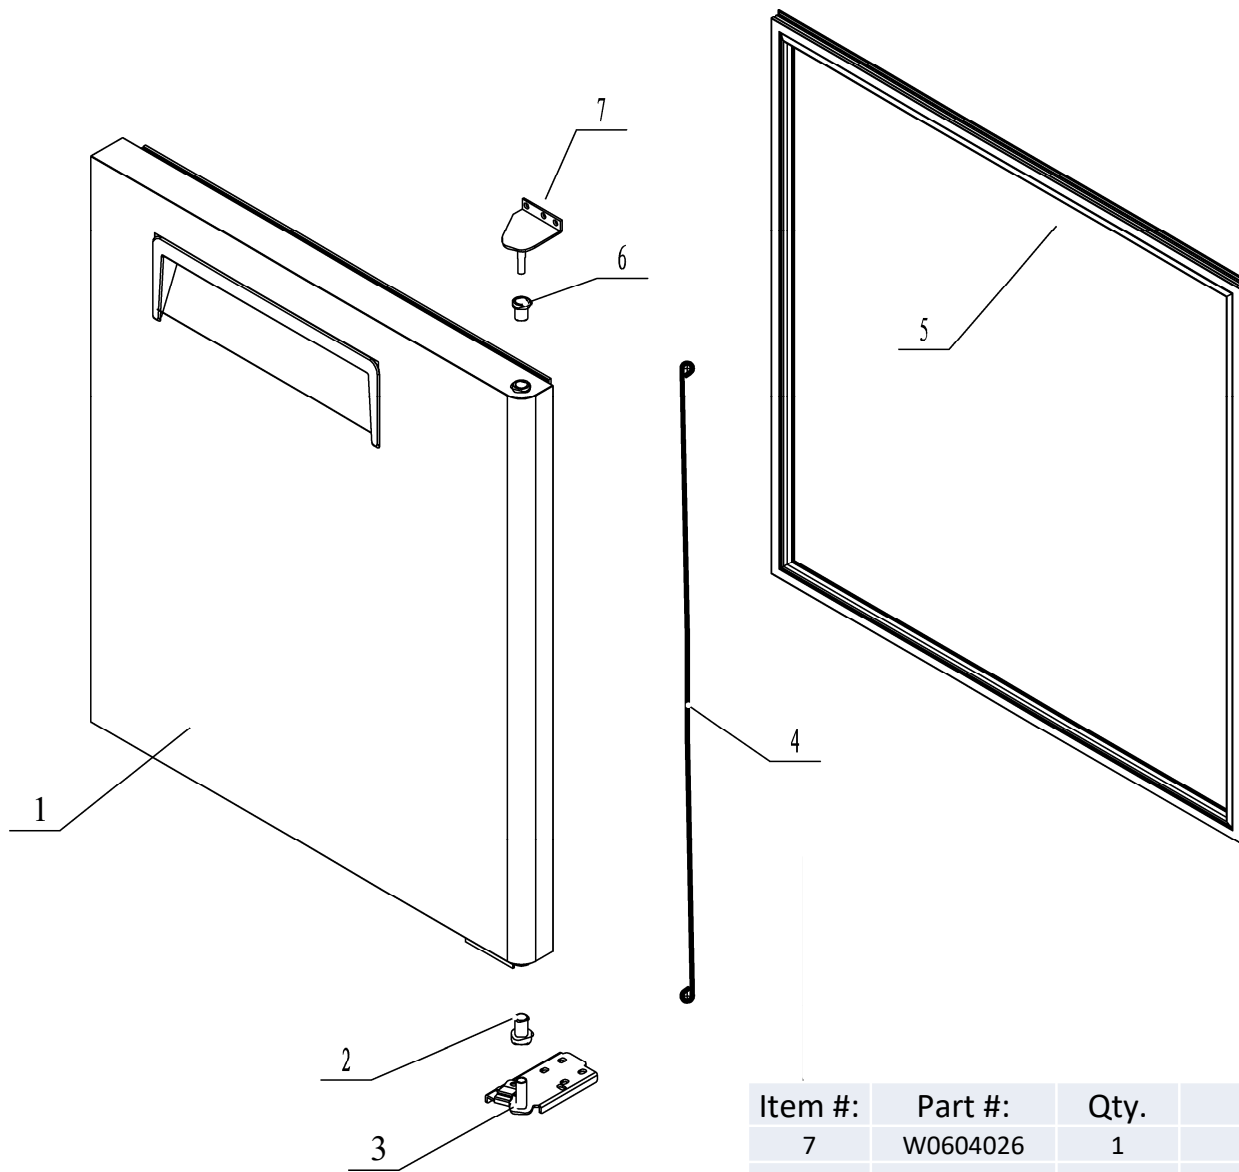

Model: MSF8301GR

Item #:	Part #:	Qty.	Description
15	MSF8301AJ02	1	Rear Base For Lid
14	B0503101	2	Stainless Steel Cap Nut
13	W0604021	2	Washer For Lid Hinge
12	W0604040	2	Big Washer For Lid Hinge
11	W064039	2	Screw For Lid Hinge
10	MSF8301AJ01	1	Lid
9	W0499200	1	Cutting Board
8	83022702	1	Bracket For Cutting Board - Left
7	MSF8301AI01	1	Support Frame For Pan
6	83011902	3	Support Strip For Pan
5	MSF8301FF01	1	Counter Top Body Assembly
4	83022703	1	Bracket For Cutting Board - Right
3	8302302	1	Bracket For Controller Displayer
2	W0302024	1	Displayer Of The Controller
1	W0409878	1	Cover for Controller

Item #:	Part #:	Qty.	Description
7	W0604026	1	Right - Top Hinge
6	W0409845	1	Door Shaft Sleeve - Top
5	W0404518	1	Door Gasket
4	W0604922	1	Door Spring Rod
3	W0604028	1	Right - Bottom Hinge
2	W0409843	1	Door Shaft Sleeve - Bottom
1	MSF8301FC01	1	Door Body Assembly