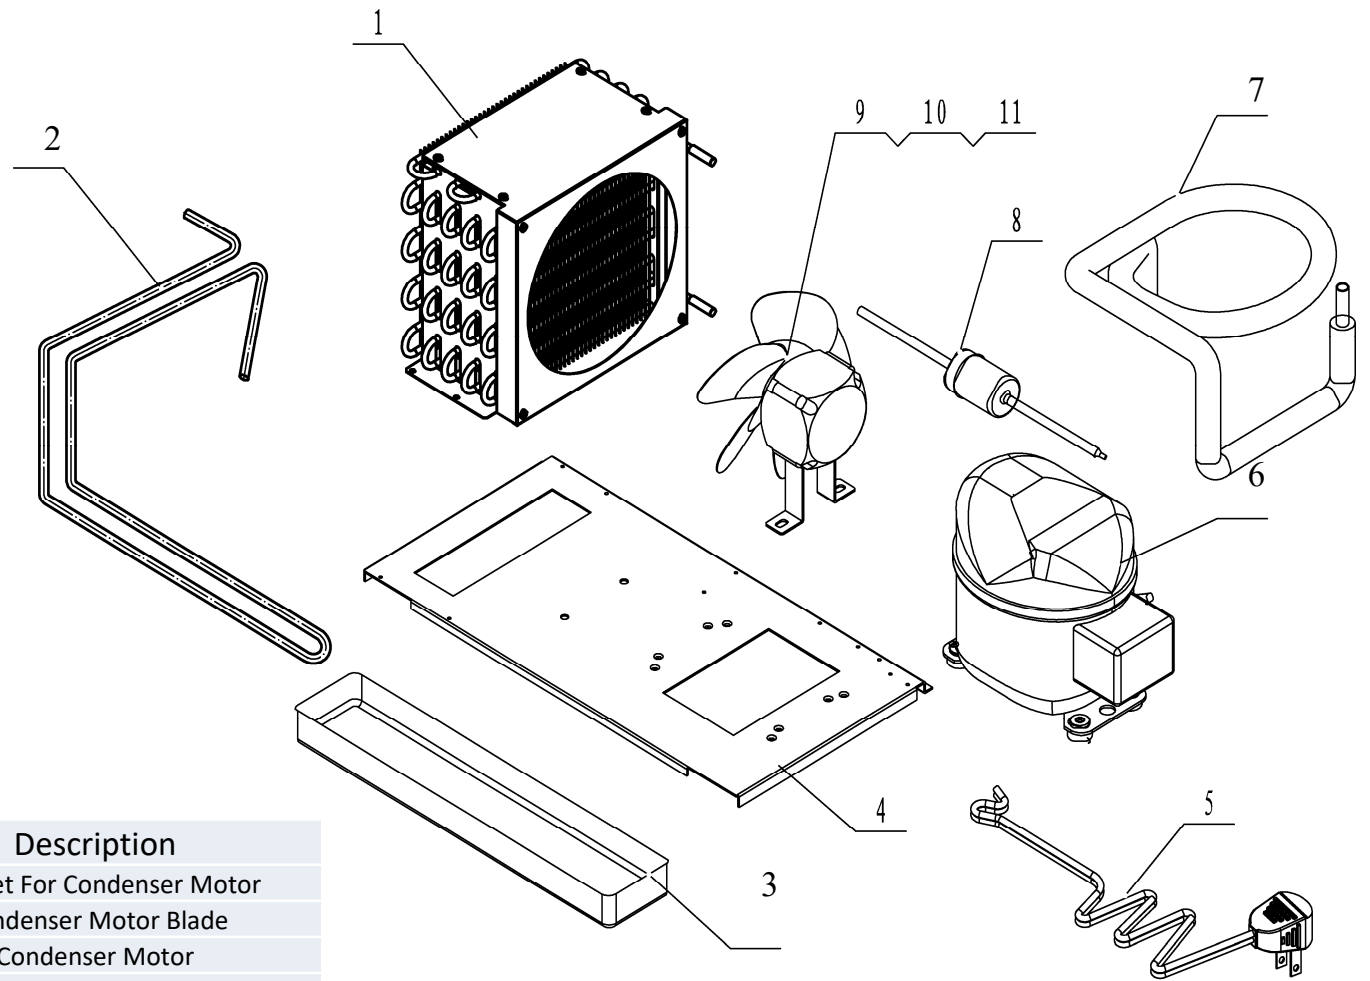

Item #:	Part #:	Qty.	Description
11	W0604079	1	Bracket For Condenser Motor
10	W0301060	1	Condenser Motor Blade
9	W0301905	1	Condenser Motor
8	W0204003	1	Dryer Filter
7	W0210586	1	Suction Tube B With Capillary
6	W0201041	1	Compressor
5	W0305134	1	Power Cord
4	83012102	1	Board For Comp Assembly
3	W0411208	1	Bottom Evap - Water Pan
2	W0210590	1	Coil - Pipe Radiator
1	W0203065	1	Condenser