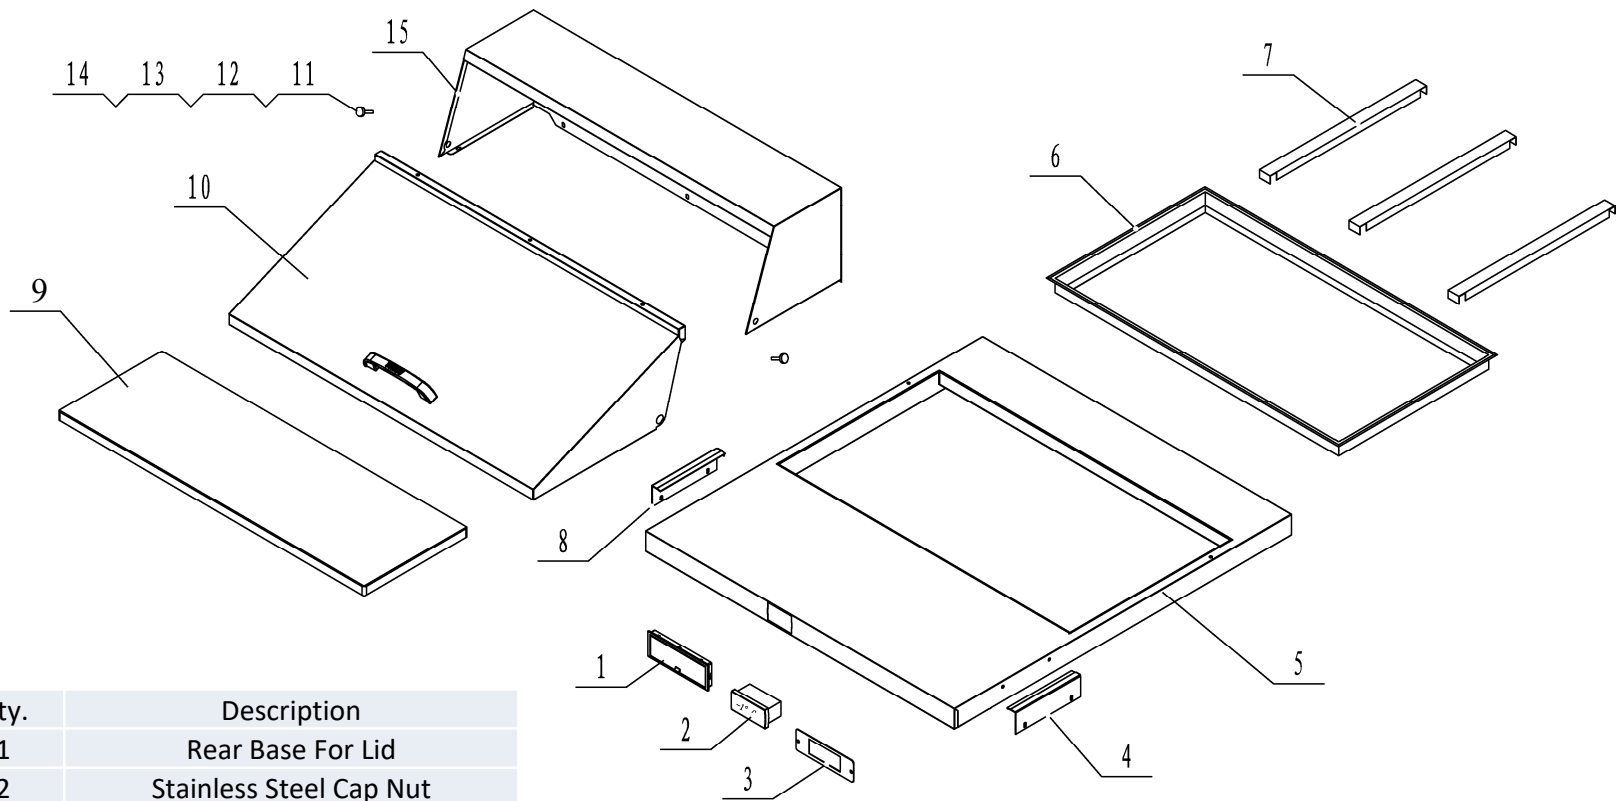

Model: MSF8301GR

Item #:	Part #:	Qty.	Description
15	MSF8301AJ02	1	Rear Base For Lid
14	B0503101	2	Stainless Steel Cap Nut
13	W0604021	2	Washer For Lid Hinge
12	W0604040	2	Big Washer For Lid Hinge
11	W064039	2	Screw For Lid Hinge
10	MSF8301AJ01	1	Lid
9	W0499200	1	Cutting Board
8	83022702	1	Bracket For Cutting Board - Left
7	MSF8301AI01	1	Support Frame For Pan
6	83011902	3	Support Strip For Pan
5	MSF8301FF01	1	Counter Top Body Assembly
4	83022703	1	Bracket For Cutting Board - Right
3	8302302	1	Bracket For Controller Displayer
2	W0302024	1	Displayer Of The Controller
1	W0409878	1	Cover for Controller

Item #:	Part #:	Qty.	Description
7	W0604026	1	Right - Top Hinge
6	W0409845	1	Door Shaft Sleeve - Top
5	W0404518	1	Door Gasket
4	W0604922	1	Door Spring Rod
3	W0604028	1	Right - Bottom Hinge
2	W0409843	1	Door Shaft Sleeve - Bottom
1	MSF8301FC01	1	Door Body Assembly