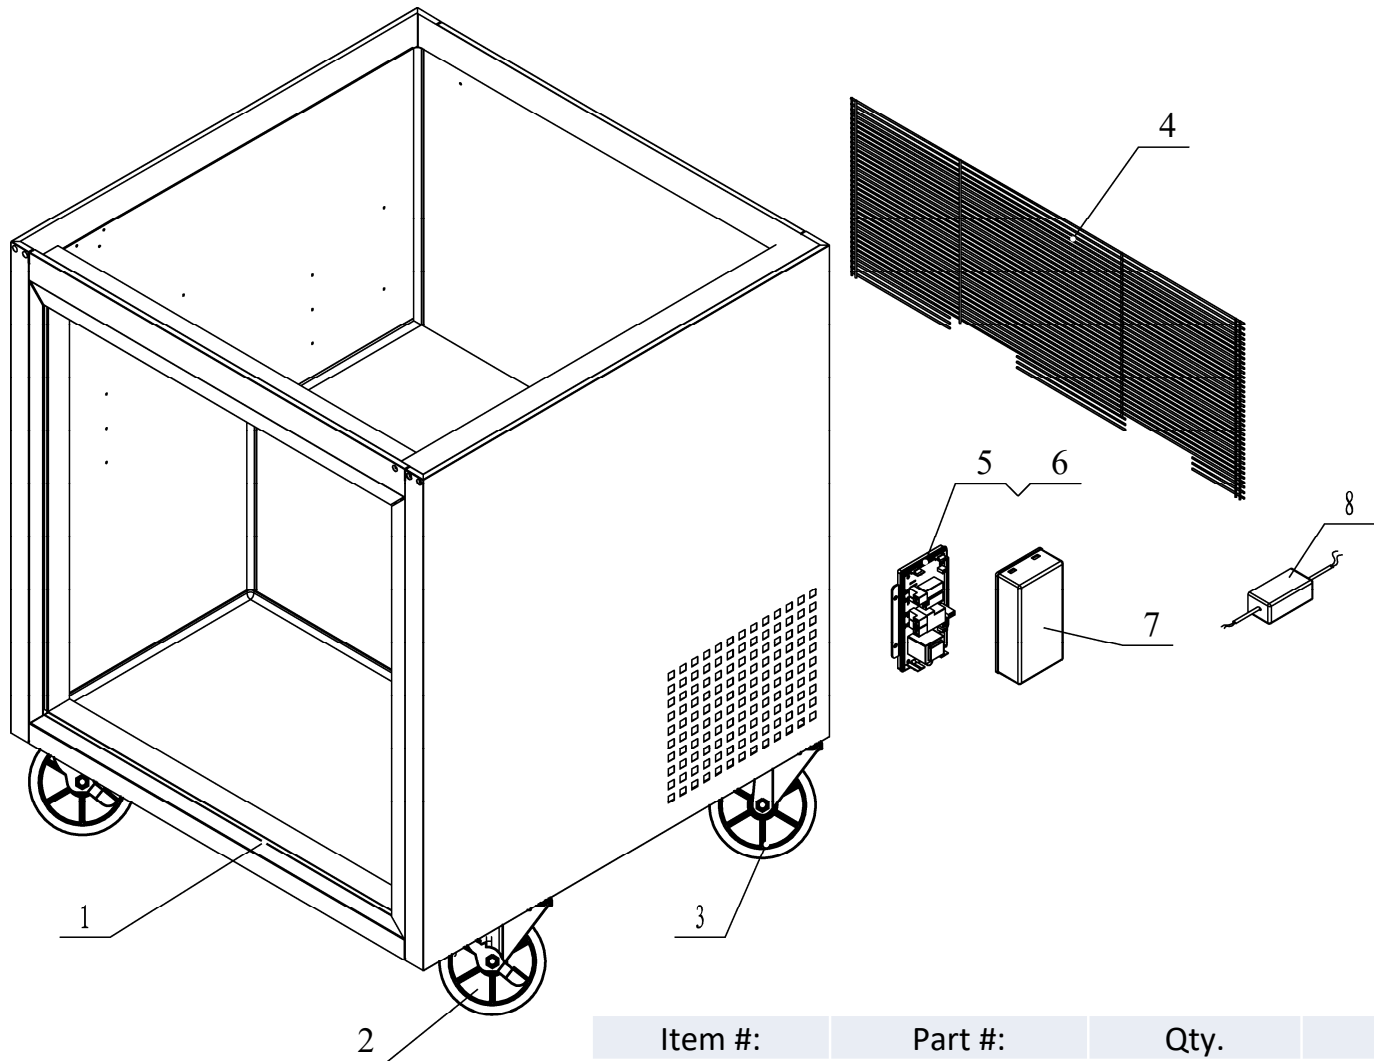

Item #:	Part #:	Qty.	Description
8	W0399112	1	Power Supply
7	W0409028	1	Controller Protect Cover
6	W0302017	1	Digital Controller - Main Part
5	W0409027	1	Controller Protect Box
4	W0402575	1	Rear Protect Barrier
3	B0604006	2	Caster - 5"
2	B0604007	2	Caster - 5" Wheel With Braket
1	MSF8301FA01	1	Cabinet Body