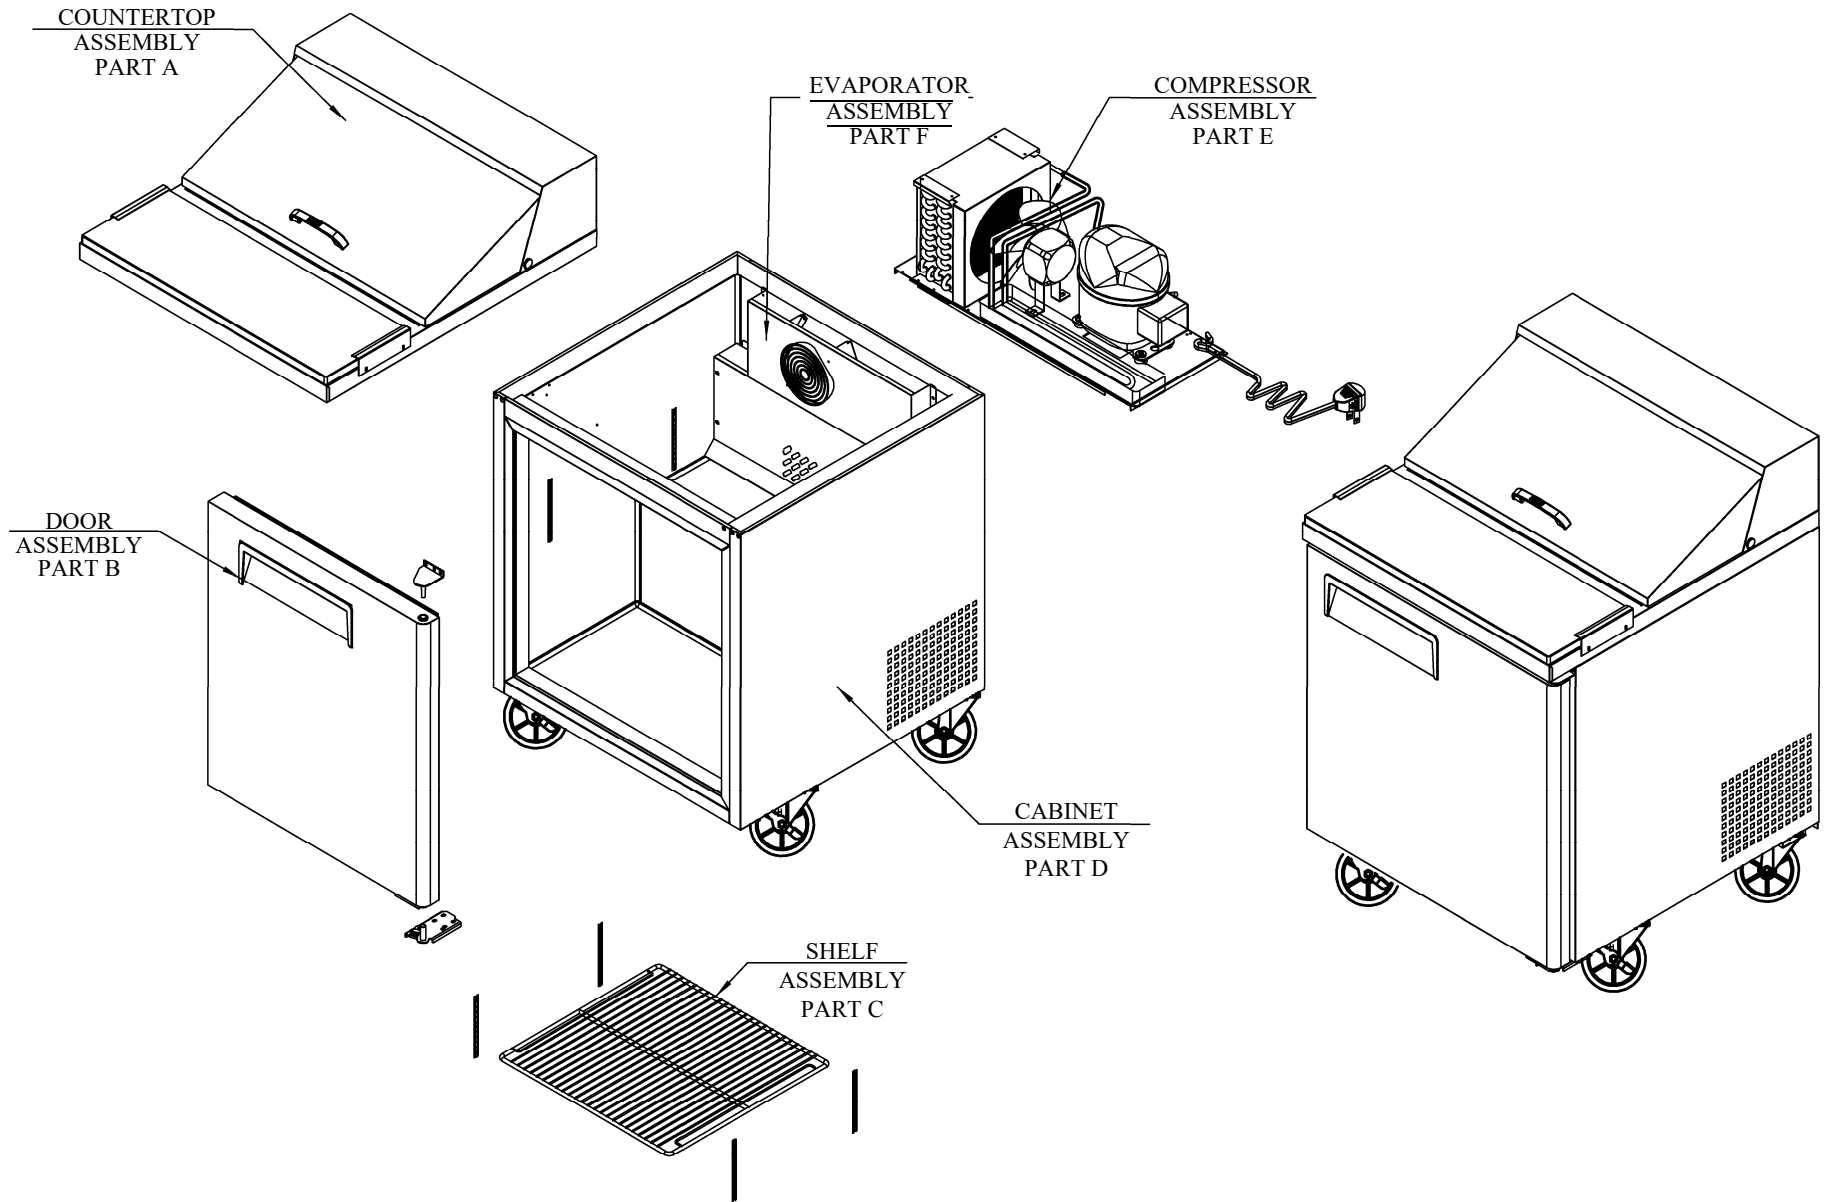

Model: MSF8301GR

Item #:	Part #:	Qty.	Description
15	MSF8301AJ02	1	Rear Base For Lid
14	B0503101	2	Stainless Steel Cap Nut
13	W0604021	2	Washer For Lid Hinge
12	W0604040	2	Big Washer For Lid Hinge
11	W064039	2	Screw For Lid Hinge
10	MSF8301AJ01	1	Lid
9	W0499200	1	Cutting Board
8	83022702	1	Bracket For Cutting Board - Left
7	MSF8301AI01	1	Support Frame For Pan
6	83011902	3	Support Strip For Pan
5	MSF8301FF01	1	Counter Top Body Assembly
4	83022703	1	Bracket For Cutting Board - Right
3	8302302	1	Bracket For Controller Displayer
2	W0302024	1	Displayer Of The Controller
1	W0409878	1	Cover for Controller

Item #:	Part #:	Qty.	Description
7	W0604026	1	Right - Top Hinge
6	W0409845	1	Door Shaft Sleeve - Top
5	W0404518	1	Door Gasket
4	W0604922	1	Door Spring Rod
3	W0604028	1	Right - Bottom Hinge
2	W0409843	1	Door Shaft Sleeve - Bottom
1	MSF8301FC01	1	Door Body Assembly