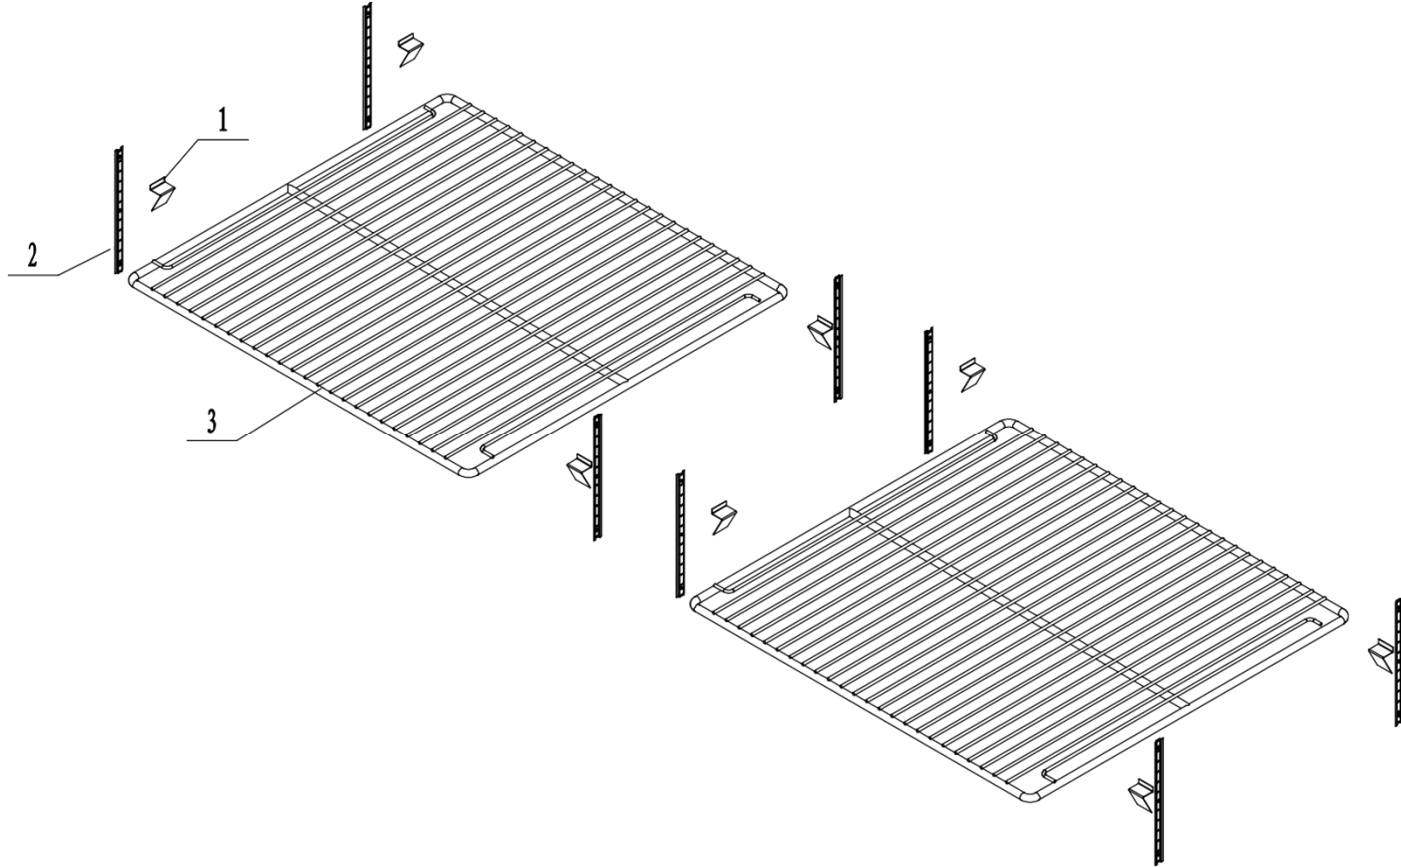

COUNTER TOP ASSEMBLY  
PART A

COMPRESSOR ASSEMBLY  
PART E

EVAPORATOR ASSEMBLY  
PART F

DOOR ASSEMBLY  
PART B

CABINET ASSEMBLY  
PART D

SHLF ASSEMBLY  
PART C

Item #:	Part #:	Qty.	Description
15	MSF8302AJ04	1	Rear Base For Lid
14	B0503101	2	Stainless Steel Cap Nut
13	W060421	2	Washer For Lid Hinge
12	W0604040	2	Big Washer for Lid Hinge
11	W0604039	2	Screw For Lid Hinge
10	MSF8302AJ03	1	Lid
9	W0499198	1	Cutting Board
8	83022702	1	Bracket For Cutting Board - Left
7	MSF830AI02	1	Support Frame For Pan
6	83022202	5	Support Strip For Pan
5	MSF8302FF01	1	Counter Top Body Assembly
4	83022703	1	Bracket For Cutting Board - Right
3	83032302	1	Bracket For Controller Displayer
2	W0302024	1	Displayer Of The Controller
1	W0409878	1	Cover For Controller

Item #:	Part #:	Qty.	Description
10	W0604029	1	Left Bottom Hinge
9	MSF8304FC01	1	Door Body Assembly - Left
8	W0604027	1	Left Top Hinge
7	W0604026	1	Right Top Hinge
6	W0409845	2	Door Shaft Sleeve Top
5	W040520	2	Door Gasket
4	W0604922	2	Door Spring Rod
3	W0604028	1	Right Bottom Hinge
2	W0409843	2	Door Shaft Sleeve Bottom
1	MSF8304FC03	1	Door Body Assembly - Right