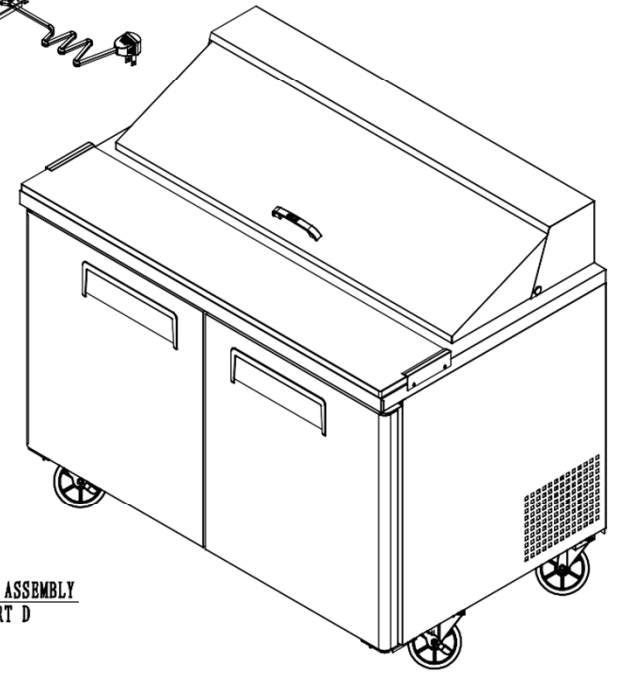

COUNTER TOP ASSEMBLY  
PART A

COMPRESSOR ASSEMBLY  
PART E

EVAPORATOR ASSEMBLY  
PART F

DOOR ASSEMBLY  
PART B

CABINET ASSEMBLY  
PART D

SHLF ASSEMBLY  
PART C

Item #:	Part #:	Qty.	Description
15	MSF8302AJ04	1	Rear Base For Lid
14	B0503101	2	Stainless Steel Cap Nut
13	W060421	2	Washer For Lid Hinge
12	W0604040	2	Big Washer for Lid Hinge
11	W0604039	2	Screw For Lid Hinge
10	MSF8302AJ03	1	Lid
9	W0499198	1	Cutting Board
8	83022702	1	Bracket For Cutting Board - Left
7	MSF830AI02	1	Support Frame For Pan
6	83022202	5	Support Strip For Pan
5	MSF8302FF01	1	Counter Top Body Assembly
4	83022703	1	Bracket For Cutting Board - Right
3	83032302	1	Bracket For Controller Displayer
2	W0302024	1	Displayer Of The Controller
1	W0409878	1	Cover For Controller

Item #:	Part #:	Qty.	Description
10	W0604029	1	Left Bottom Hinge
9	MSF8304FC01	1	Door Body Assembly - Left
8	W0604027	1	Left Top Hinge
7	W0604026	1	Right Top Hinge
6	W0409845	2	Door Shaft Sleeve Top
5	W040520	2	Door Gasket
4	W0604922	2	Door Spring Rod
3	W0604028	1	Right Bottom Hinge
2	W0409843	2	Door Shaft Sleeve Bottom
1	MSF8304FC03	1	Door Body Assembly - Right