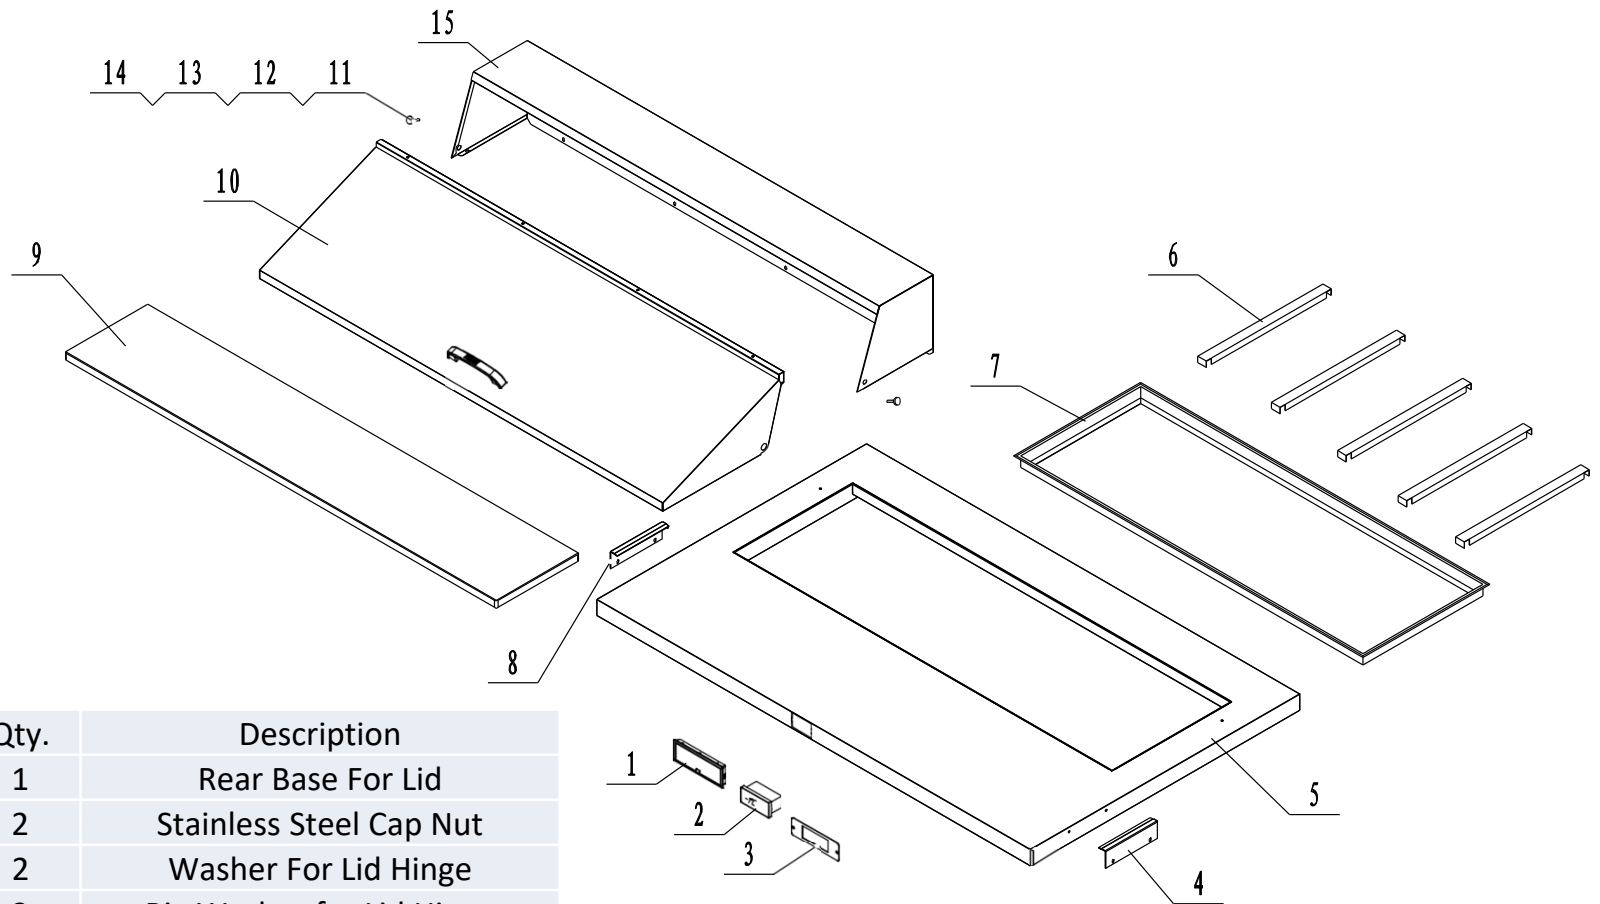

COUNTER TOP ASSEMBLY  
PART A

COMPRESSOR ASSEMBLY  
PART E

EVAPORATOR ASSEMBLY  
PART F

DOOR ASSEMBLY  
PART B

CABINET ASSEMBLY  
PART D

SHLF ASSEMBLY  
PART C

Item #:	Part #:	Qty.	Description
15	MSF8302AJ04	1	Rear Base For Lid
14	B0503101	2	Stainless Steel Cap Nut
13	W060421	2	Washer For Lid Hinge
12	W0604040	2	Big Washer for Lid Hinge
11	W0604039	2	Screw For Lid Hinge
10	MSF8302AJ03	1	Lid
9	W0499198	1	Cutting Board
8	83022702	1	Bracket For Cutting Board - Left
7	MSF830AI02	1	Support Frame For Pan
6	83022202	5	Support Strip For Pan
5	MSF8302FF01	1	Counter Top Body Assembly
4	83022703	1	Bracket For Cutting Board - Right
3	83032302	1	Bracket For Controller Displayer
2	W0302024	1	Displayer Of The Controller
1	W0409878	1	Cover For Controller

Item #:	Part #:	Qty.	Description
10	W0604029	1	Left Bottom Hinge
9	MSF8304FC01	1	Door Body Assembly - Left
8	W0604027	1	Left Top Hinge
7	W0604026	1	Right Top Hinge
6	W0409845	2	Door Shaft Sleeve Top
5	W040520	2	Door Gasket
4	W0604922	2	Door Spring Rod
3	W0604028	1	Right Bottom Hinge
2	W0409843	2	Door Shaft Sleeve Bottom
1	MSF8304FC03	1	Door Body Assembly - Right