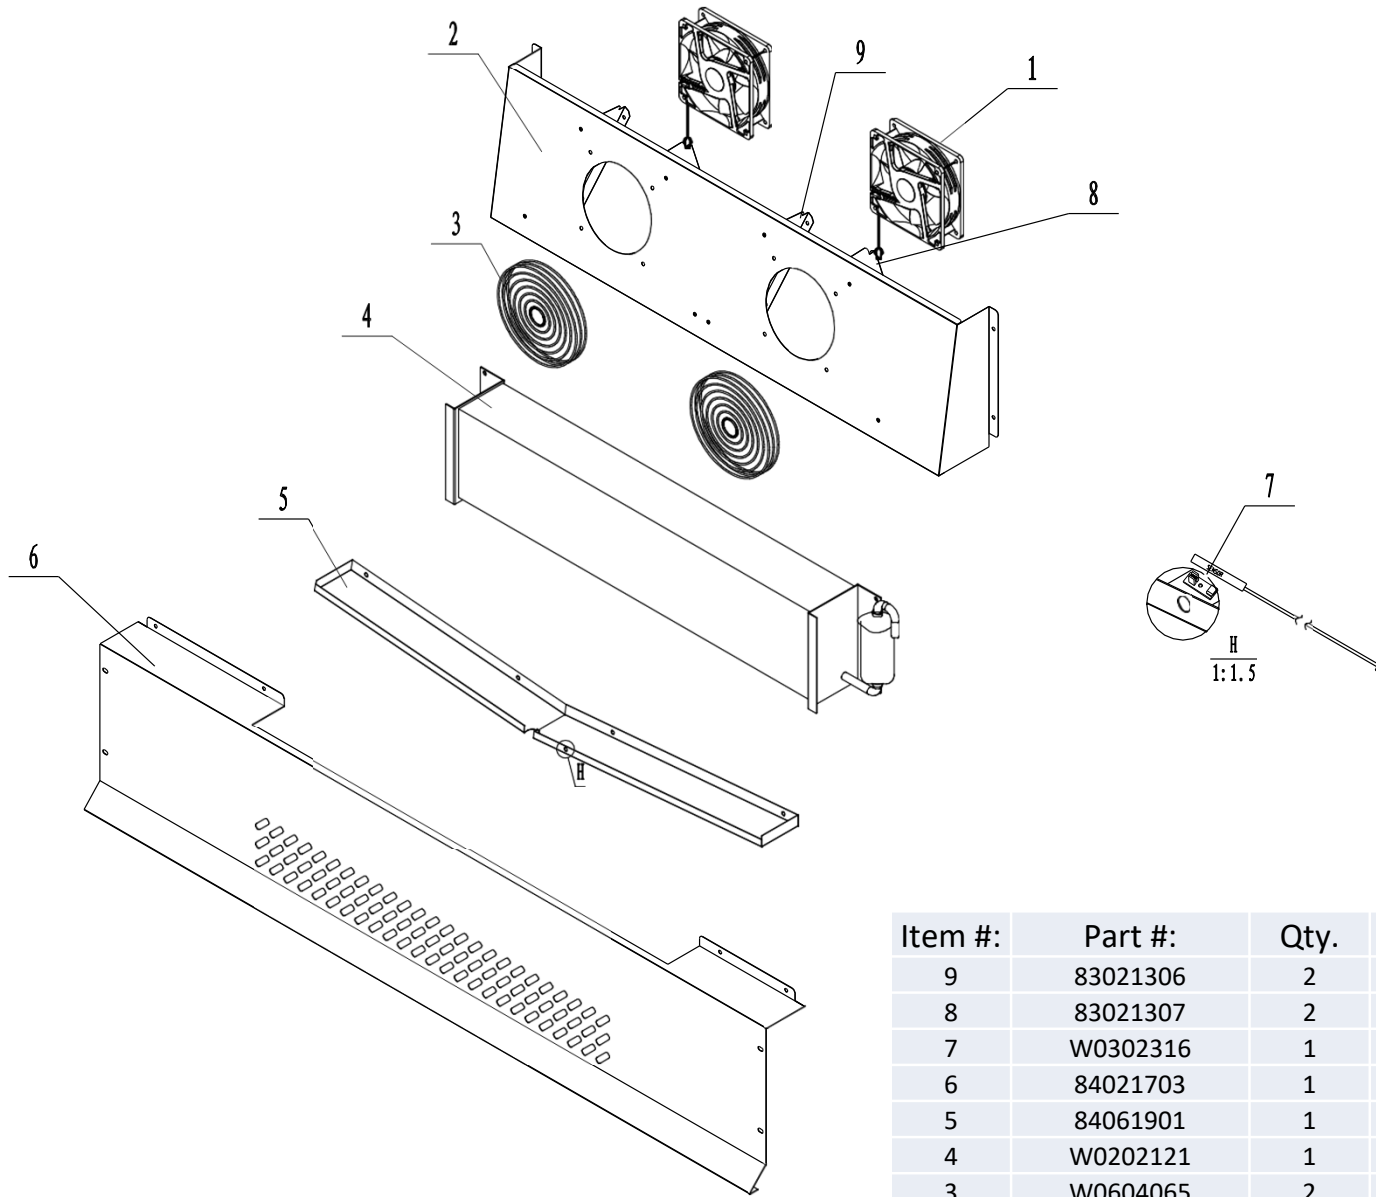

COUNTER TOP ASSEMBLY  
PART A

COMPRESSOR ASSEMBLY  
PART E

EVAPORATOR ASSEMBLY  
PART F

DOOR ASSEMBLY  
PART B

CABINET ASSEMBLY  
PART D

SHLF ASSEMBLY  
PART C

Item #:	Part #:	Qty.	Description
15	MSF8302AJ04	1	Rear Base For Lid
14	B0503101	2	Stainless Steel Cap Nut
13	W060421	2	Washer For Lid Hinge
12	W0604040	2	Big Washer for Lid Hinge
11	W0604039	2	Screw For Lid Hinge
10	MSF8302AJ03	1	Lid
9	W0499198	1	Cutting Board
8	83022702	1	Bracket For Cutting Board - Left
7	MSF830AI02	1	Support Frame For Pan
6	83022202	5	Support Strip For Pan
5	MSF8302FF01	1	Counter Top Body Assembly
4	83022703	1	Bracket For Cutting Board - Right
3	83032302	1	Bracket For Controller Displayer
2	W0302024	1	Displayer Of The Controller
1	W0409878	1	Cover For Controller

Item #:	Part #:	Qty.	Description
10	W0604029	1	Left Bottom Hinge
9	MSF8304FC01	1	Door Body Assembly - Left
8	W0604027	1	Left Top Hinge
7	W0604026	1	Right Top Hinge
6	W0409845	2	Door Shaft Sleeve Top
5	W040520	2	Door Gasket
4	W0604922	2	Door Spring Rod
3	W0604028	1	Right Bottom Hinge
2	W0409843	2	Door Shaft Sleeve Bottom
1	MSF8304FC03	1	Door Body Assembly - Right

Item #:	Part #:	Qty.	Description
3	W0402171	2	Shelf
2	24432012	8	Pilaster For Shelf
1	66490313	8	Shelf Support Clip

Item #:	Part #:	Qty.	Description
11	W0406117	2	Middle Mullion Frame Strip
10	83031201	1	Middle Mullion Front Plate
9	83021908	1	Rear Protect Cover
8	W0402576	2	Rear Protect Barrier
7	W0409028	1	Controller Protect Cover
6	W0302017	1	Digital Controller - Main Part
5	W0409027	1	Controller Protect Cover
4	W0399177	1	Power Supply
3	B0604006	2	Caster - 5" Wheel
2	B0604007	2	Caster - 5" Wheel With Bracket
1	MSF8302FA01	1	Cabinet Body