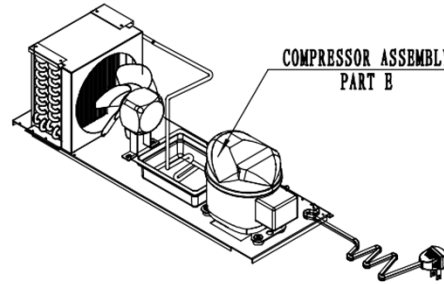

COUNTER TOP ASSEMBLY  
PART A

COMPRESSOR ASSEMBLY  
PART E

EVAPORATOR ASSEMBLY  
PART F

DOOR ASSEMBLY  
PART B

CABINET ASSEMBLY  
PART D

SHLF ASSEMBLY  
PART C

Item #:	Part #:	Qty.	Description
15	MSF8302AJ04	1	Rear Base For Lid
14	B0503101	2	Stainless Steel Cap Nut
13	W060421	2	Washer For Lid Hinge
12	W0604040	2	Big Washer for Lid Hinge
11	W0604039	2	Screw For Lid Hinge
10	MSF8302AJ03	1	Lid
9	W0499198	1	Cutting Board
8	83022702	1	Bracket For Cutting Board - Left
7	MSF830AI02	1	Support Frame For Pan
6	83022202	5	Support Strip For Pan
5	MSF8302FF01	1	Counter Top Body Assembly
4	83022703	1	Bracket For Cutting Board - Right
3	83032302	1	Bracket For Controller Displayer
2	W0302024	1	Displayer Of The Controller
1	W0409878	1	Cover For Controller

Item #:	Part #:	Qty.	Description
10	W0604029	1	Left Bottom Hinge
9	MSF8304FC01	1	Door Body Assembly - Left
8	W0604027	1	Left Top Hinge
7	W0604026	1	Right Top Hinge
6	W0409845	2	Door Shaft Sleeve Top
5	W040520	2	Door Gasket
4	W0604922	2	Door Spring Rod
3	W0604028	1	Right Bottom Hinge
2	W0409843	2	Door Shaft Sleeve Bottom
1	MSF8304FC03	1	Door Body Assembly - Right