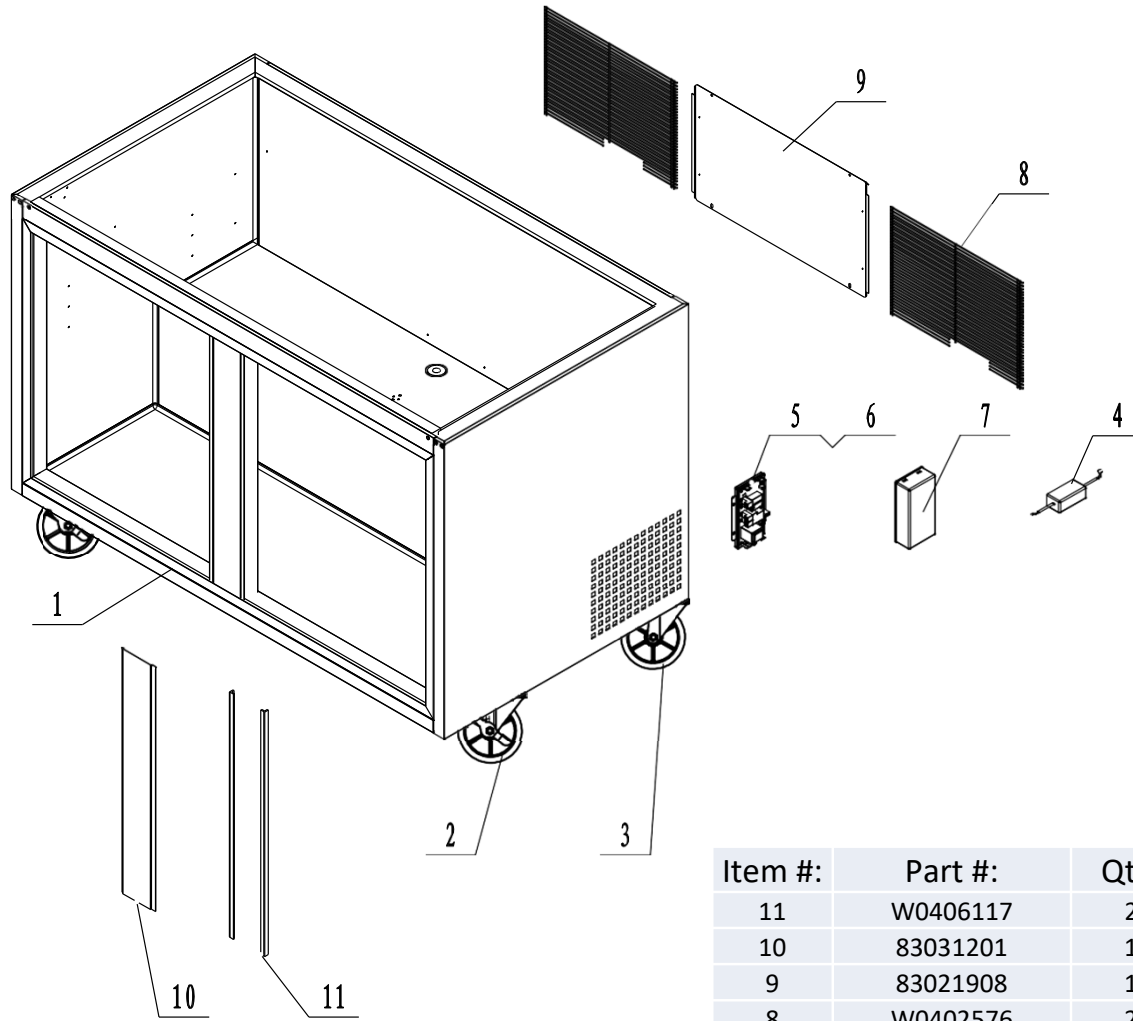

Item #:	Part #:	Qty.	Description
11	W0406117	2	Middle Mullion Frame Strip
10	83031201	1	Middle Mullion Front Plate
9	83021908	1	Rear Protect Cover
8	W0402576	2	Rear Protect Barrier
7	W0409028	1	Controller Protect Cover
6	W0302017	1	Digital Controller - Main Part
5	W0409027	1	Controller Protect Cover
4	W0399177	1	Power Supply
3	B0604006	2	Caster - 5" Wheel
2	B0604007	2	Caster - 5" Wheel With Bracket
1	MSF8302FA01	1	Cabinet Body