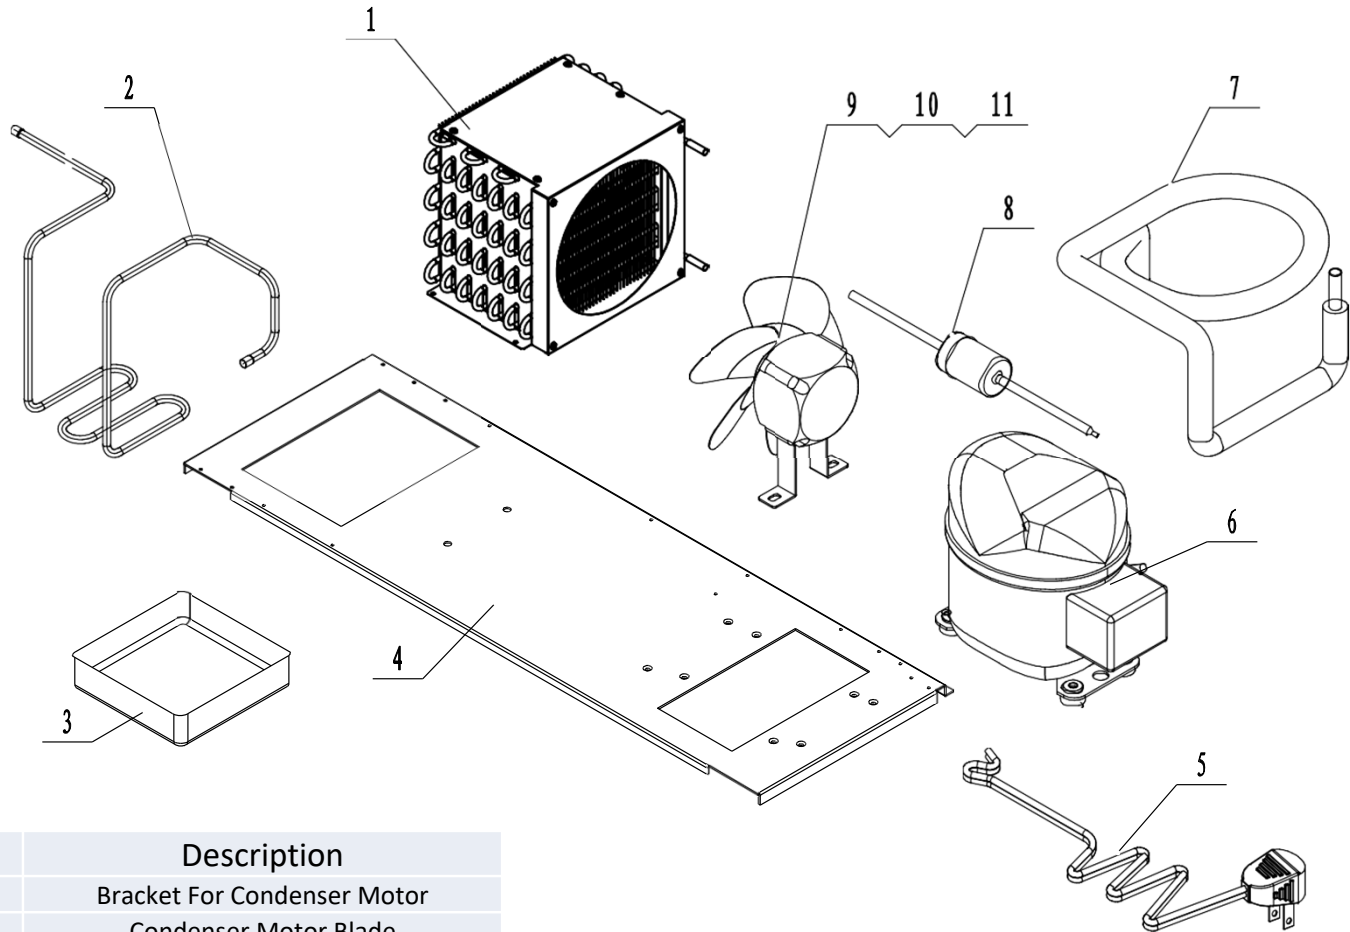

Item #:	Part #:	Qty.	Description
11	W0604079	1	Bracket For Condenser Motor
10	W0301060	1	Condenser Motor Blade
9	W0301905	1	Condenser Motor
8	W0204003	1	Dryer Filter
7	W0210582	1	Suction Tube B With Capillary
6	W0201041	1	Compressor
5	W0305134	1	Power Cord
4	83022105	1	Board For Comp Assembly
3	W0411206	1	Bottom Evap - Water Pan
2	W0210591	1	Coil - Pipe Radiator
1	W0203065	1	Condenser