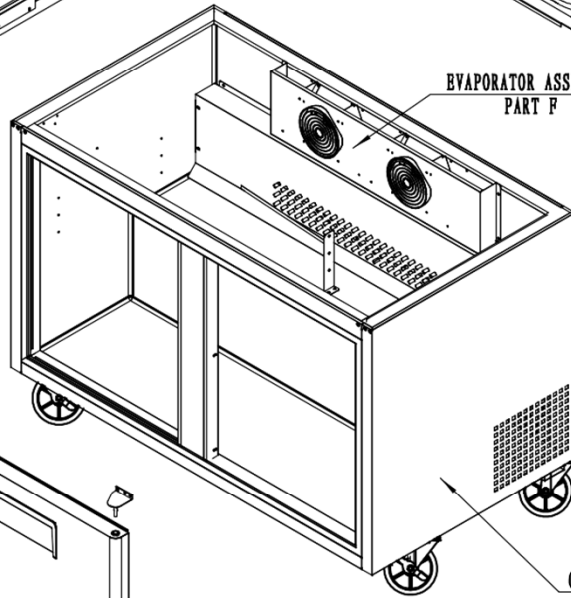

COUNTER TOP ASSEMBLY  
PART A

COMPRESSOR ASSEMBLY  
PART E

EVAPORATOR ASSEMBLY  
PART F

DOOR ASSEMBLY  
PART B

CABINET ASSEMBLY  
PART D

SHLF ASSEMBLY  
PART C

Item #:	Part #:	Qty.	Description
15	MSF8302AJ04	1	Rear Base For Lid
14	B0503101	2	Stainless Steel Cap Nut
13	W060421	2	Washer For Lid Hinge
12	W0604040	2	Big Washer for Lid Hinge
11	W0604039	2	Screw For Lid Hinge
10	MSF8302AJ03	1	Lid
9	W0499198	1	Cutting Board
8	83022702	1	Bracket For Cutting Board - Left
7	MSF830AI02	1	Support Frame For Pan
6	83022202	5	Support Strip For Pan
5	MSF8302FF01	1	Counter Top Body Assembly
4	83022703	1	Bracket For Cutting Board - Right
3	83032302	1	Bracket For Controller Displayer
2	W0302024	1	Displayer Of The Controller
1	W0409878	1	Cover For Controller

Item #:	Part #:	Qty.	Description
10	W0604029	1	Left Bottom Hinge
9	MSF8304FC01	1	Door Body Assembly - Left
8	W0604027	1	Left Top Hinge
7	W0604026	1	Right Top Hinge
6	W0409845	2	Door Shaft Sleeve Top
5	W040520	2	Door Gasket
4	W0604922	2	Door Spring Rod
3	W0604028	1	Right Bottom Hinge
2	W0409843	2	Door Shaft Sleeve Bottom
1	MSF8304FC03	1	Door Body Assembly - Right