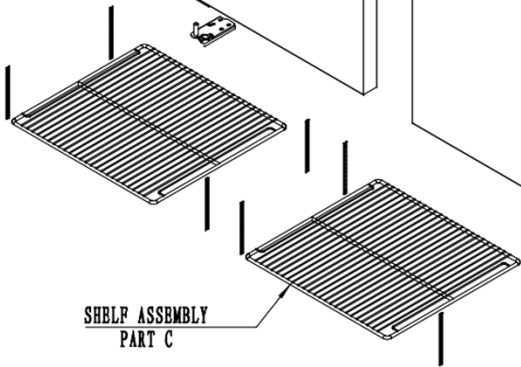

COUNTER TOP ASSEMBLY  
PART A

COMPRESSOR ASSEMBLY  
PART E

EVAPORATOR ASSEMBLY  
PART F

DOOR ASSEMBLY  
PART B

CABINET ASSEMBLY  
PART D

SHLF ASSEMBLY  
PART C

Item #:	Part #:	Qty.	Description
15	MSF8302AJ04	1	Rear Base For Lid
14	B0503101	2	Stainless Steel Cap Nut
13	W060421	2	Washer For Lid Hinge
12	W0604040	2	Big Washer for Lid Hinge
11	W0604039	2	Screw For Lid Hinge
10	MSF8302AJ03	1	Lid
9	W0499198	1	Cutting Board
8	83022702	1	Bracket For Cutting Board - Left
7	MSF830AI02	1	Support Frame For Pan
6	83022202	5	Support Strip For Pan
5	MSF8302FF01	1	Counter Top Body Assembly
4	83022703	1	Bracket For Cutting Board - Right
3	83032302	1	Bracket For Controller Displayer
2	W0302024	1	Displayer Of The Controller
1	W0409878	1	Cover For Controller

Item #:	Part #:	Qty.	Description
10	W0604029	1	Left Bottom Hinge
9	MSF8304FC01	1	Door Body Assembly - Left
8	W0604027	1	Left Top Hinge
7	W0604026	1	Right Top Hinge
6	W0409845	2	Door Shaft Sleeve Top
5	W040520	2	Door Gasket
4	W0604922	2	Door Spring Rod
3	W0604028	1	Right Bottom Hinge
2	W0409843	2	Door Shaft Sleeve Bottom
1	MSF8304FC03	1	Door Body Assembly - Right