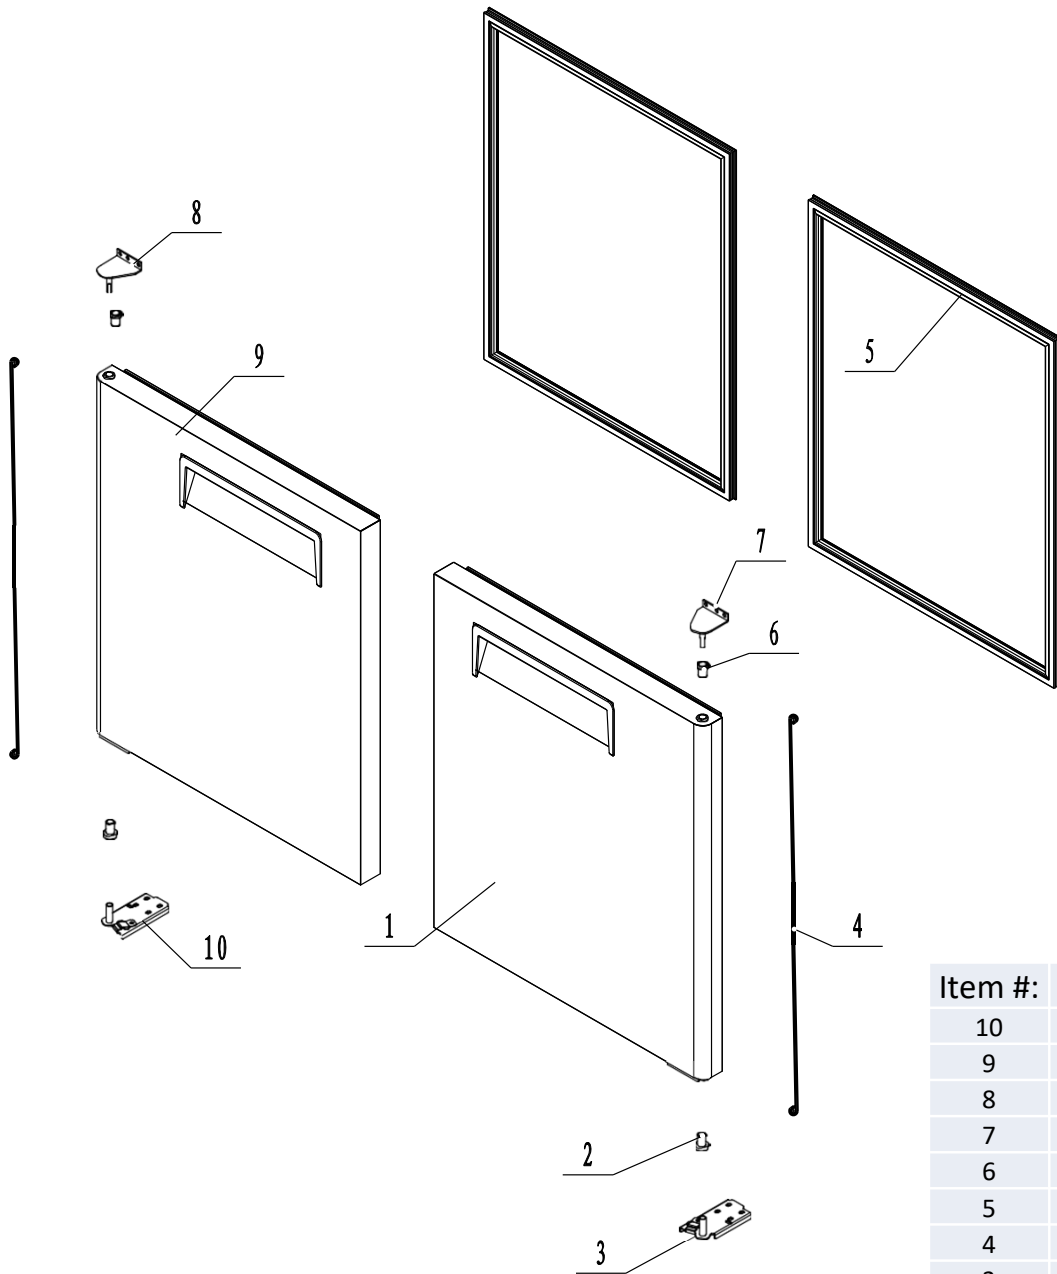

COUNTER TOP ASSEMBLY  
PART A

COMPRESSOR ASSEMBLY  
PART E

EVAPORATOR ASSEMBLY  
PART F

DOOR ASSEMBLY  
PART B

CABINET ASSEMBLY  
PART D

SHLF ASSEMBLY  
PART C

Item #:	Part #:	Qty.	Description
15	MSF8302AJ04	1	Rear Base For Lid
14	B0503101	2	Stainless Steel Cap Nut
13	W060421	2	Washer For Lid Hinge
12	W0604040	2	Big Washer for Lid Hinge
11	W0604039	2	Screw For Lid Hinge
10	MSF8302AJ03	1	Lid
9	W0499198	1	Cutting Board
8	83022702	1	Bracket For Cutting Board - Left
7	MSF830AI02	1	Support Frame For Pan
6	83022202	5	Support Strip For Pan
5	MSF8302FF01	1	Counter Top Body Assembly
4	83022703	1	Bracket For Cutting Board - Right
3	83032302	1	Bracket For Controller Displayer
2	W0302024	1	Displayer Of The Controller
1	W0409878	1	Cover For Controller

Item #:	Part #:	Qty.	Description
10	W0604029	1	Left Bottom Hinge
9	MSF8304FC01	1	Door Body Assembly - Left
8	W0604027	1	Left Top Hinge
7	W0604026	1	Right Top Hinge
6	W0409845	2	Door Shaft Sleeve Top
5	W040520	2	Door Gasket
4	W0604922	2	Door Spring Rod
3	W0604028	1	Right Bottom Hinge
2	W0409843	2	Door Shaft Sleeve Bottom
1	MSF8304FC03	1	Door Body Assembly - Right