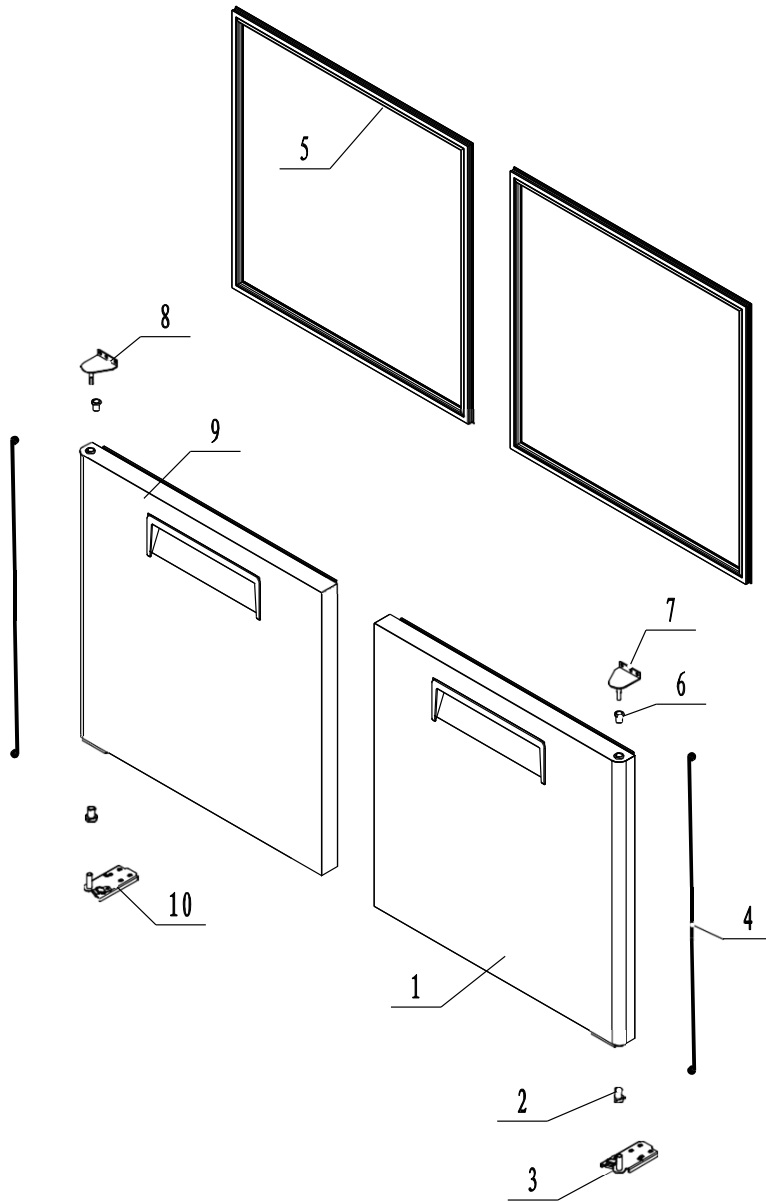

# Model: MSF8303GR

Item #:	Part #:	Qty.	Description
15	MSF8303AJ02	1	Rear Base For Lid
14	B0503101	2	Stainless Steel Cap Nut
13	W0604021	2	Washer For Lid Hinge
12	W0604040	2	Big Washer For Lid Hinge
11	W0604039	2	Screw For Lid Hinge
10	MSF8303AJ01	1	Lid
9	W0499201	1	Cutting Board
8	83022702	1	Bracket For Cutting Board - Left
7	MSF8303AI02	1	Support Frame For Pan
6	83022202	7	Support Strip For Pan
5	MSF8303FF01	1	Counter Top Body Assembly
4	83022703	1	Bracket For Cutting Board - Right
3	83032302	1	Bracket For Controller Displayer
2	W0302024	1	Displayer Of The Controller
1	W0409878	1	Cover For Controller

Item #:	Part #:	Qty.	Description
10	W0604029	1	Left Bottom Hinge
9	MSF830FC01	1	Door Body Assembly - Left
8	W0604027	1	Left Top Hinge
7	W0604026	1	Right Top Hinge
6	W0409845	2	Door Shaft Sleeve Top
5	W0404519	2	Door Gasket
4	W0604922	2	Door Spring Rod
3	W0604028	1	Right Bottom Hinge
2	W0409843	2	Door Shaft Sleeve Bottom
1	MSF8303FC02	1	Door Body Assembly - Right