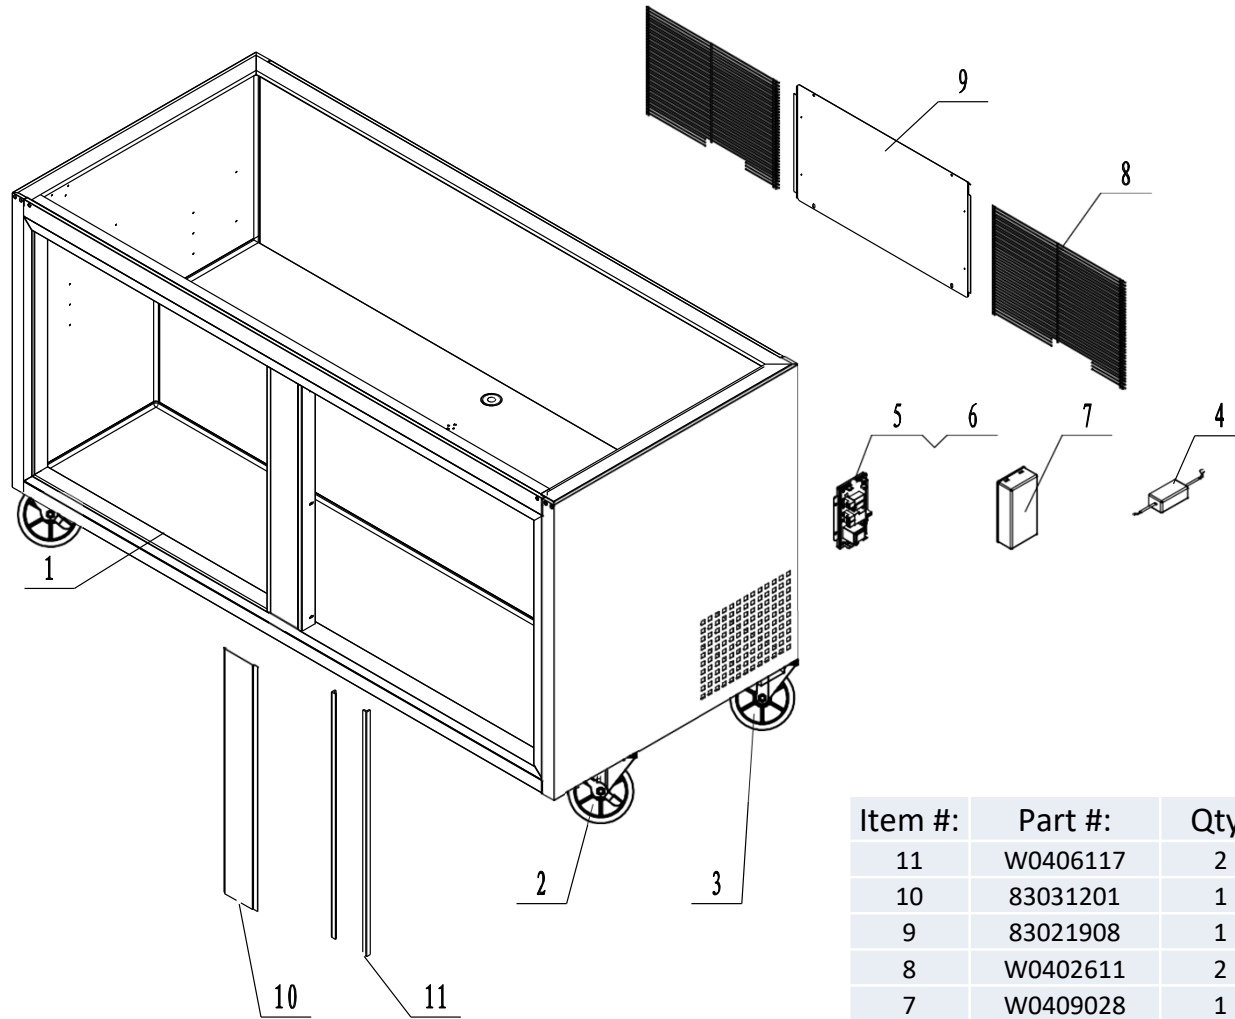

Item #:	Part #:	Qty.	Description
11	W0406117	2	Middle Mullion Frame Strip
10	83031201	1	Middle Mullion Front Plate
9	83021908	1	Rear Protect Cover
8	W0402611	2	Rear Protect Barrier
7	W0409028	1	Controller Protect Cover
6	W0302017	1	Digital Controller - Main Part
5	W0409027	1	Controller Protect Cover
4	W0399177	1	Power Supply
3	B0604006	2	Caster - 5"
2	B0604007	2	Caster - 5" Wheel With Braket
1	MSF8303FA01	1	Cabinet Body