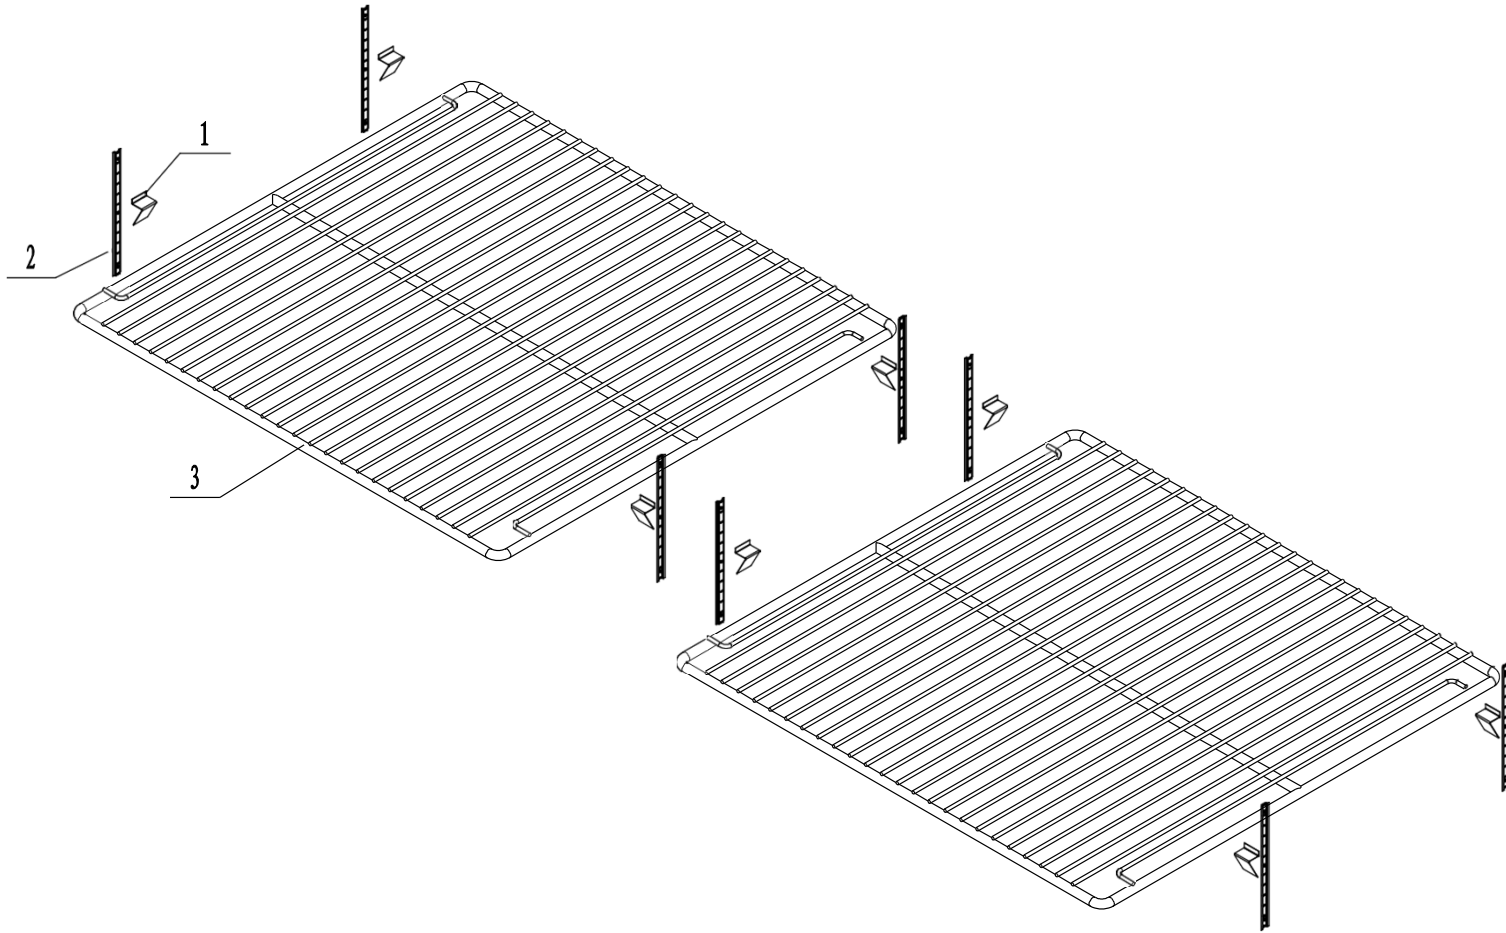

# Model: MSF8303GR

Item #:	Part #:	Qty.	Description
15	MSF8303AJ02	1	Rear Base For Lid
14	B0503101	2	Stainless Steel Cap Nut
13	W0604021	2	Washer For Lid Hinge
12	W0604040	2	Big Washer For Lid Hinge
11	W0604039	2	Screw For Lid Hinge
10	MSF8303AJ01	1	Lid
9	W0499201	1	Cutting Board
8	83022702	1	Bracket For Cutting Board - Left
7	MSF8303AI02	1	Support Frame For Pan
6	83022202	7	Support Strip For Pan
5	MSF8303FF01	1	Counter Top Body Assembly
4	83022703	1	Bracket For Cutting Board - Right
3	83032302	1	Bracket For Controller Displayer
2	W0302024	1	Displayer Of The Controller
1	W0409878	1	Cover For Controller

Item #:	Part #:	Qty.	Description
10	W0604029	1	Left Bottom Hinge
9	MSF830FC01	1	Door Body Assembly - Left
8	W0604027	1	Left Top Hinge
7	W0604026	1	Right Top Hinge
6	W0409845	2	Door Shaft Sleeve Top
5	W0404519	2	Door Gasket
4	W0604922	2	Door Spring Rod
3	W0604028	1	Right Bottom Hinge
2	W0409843	2	Door Shaft Sleeve Bottom
1	MSF8303FC02	1	Door Body Assembly - Right