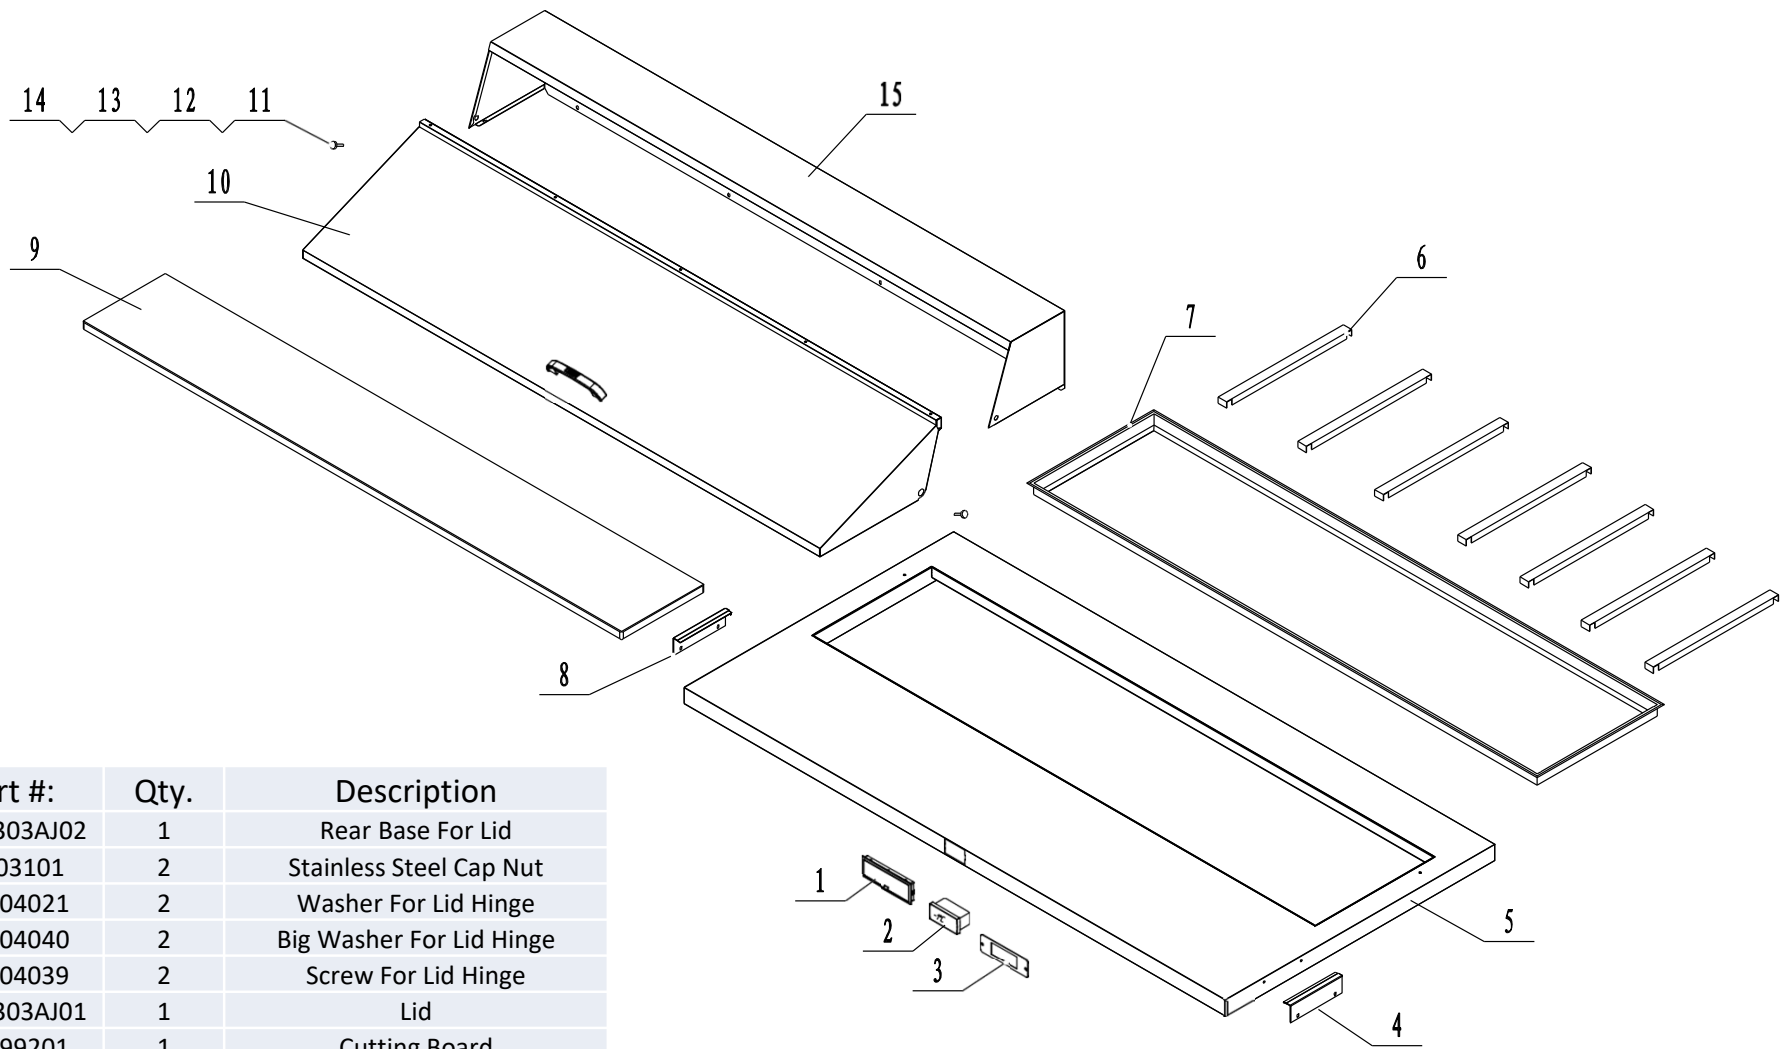

# Model: MSF8303GR

Item #:	Part #:	Qty.	Description
15	MSF8303AJ02	1	Rear Base For Lid
14	B0503101	2	Stainless Steel Cap Nut
13	W0604021	2	Washer For Lid Hinge
12	W0604040	2	Big Washer For Lid Hinge
11	W0604039	2	Screw For Lid Hinge
10	MSF8303AJ01	1	Lid
9	W0499201	1	Cutting Board
8	83022702	1	Bracket For Cutting Board - Left
7	MSF8303AI02	1	Support Frame For Pan
6	83022202	7	Support Strip For Pan
5	MSF8303FF01	1	Counter Top Body Assembly
4	83022703	1	Bracket For Cutting Board - Right
3	83032302	1	Bracket For Controller Displayer
2	W0302024	1	Displayer Of The Controller
1	W0409878	1	Cover For Controller

Item #:	Part #:	Qty.	Description
10	W0604029	1	Left Bottom Hinge
9	MSF830FC01	1	Door Body Assembly - Left
8	W0604027	1	Left Top Hinge
7	W0604026	1	Right Top Hinge
6	W0409845	2	Door Shaft Sleeve Top
5	W0404519	2	Door Gasket
4	W0604922	2	Door Spring Rod
3	W0604028	1	Right Bottom Hinge
2	W0409843	2	Door Shaft Sleeve Bottom
1	MSF8303FC02	1	Door Body Assembly - Right