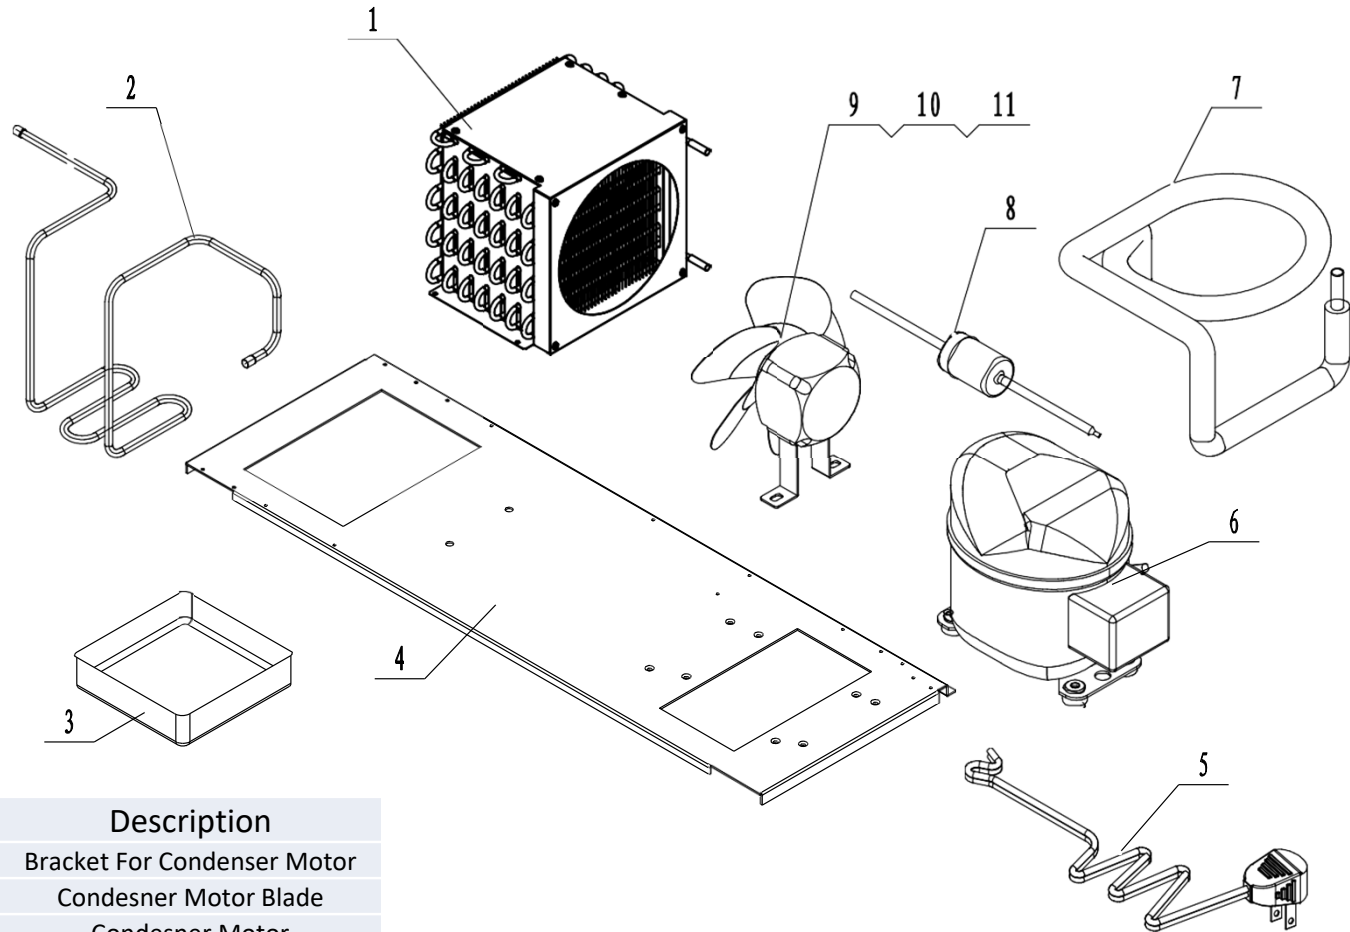

Item #:	Part #:	Qty.	Description
11	W0604079	1	Bracket For Condenser Motor
10	W0301060	1	Condesner Motor Blade
9	W0301905	1	Condesner Motor
8	W0204003	1	Dryer Filter
7	W0210576	1	Suction Tube B With Capillary
6	W0201042	1	Compressor
5	W0305134	1	Power Cord
4	83022105	1	Board For Comp Assembly
3	W0411206	1	Bottom Evap Water Pan
2	W0210591	1	Coil Pipe Radiator
1	W0203066	1	Condenser