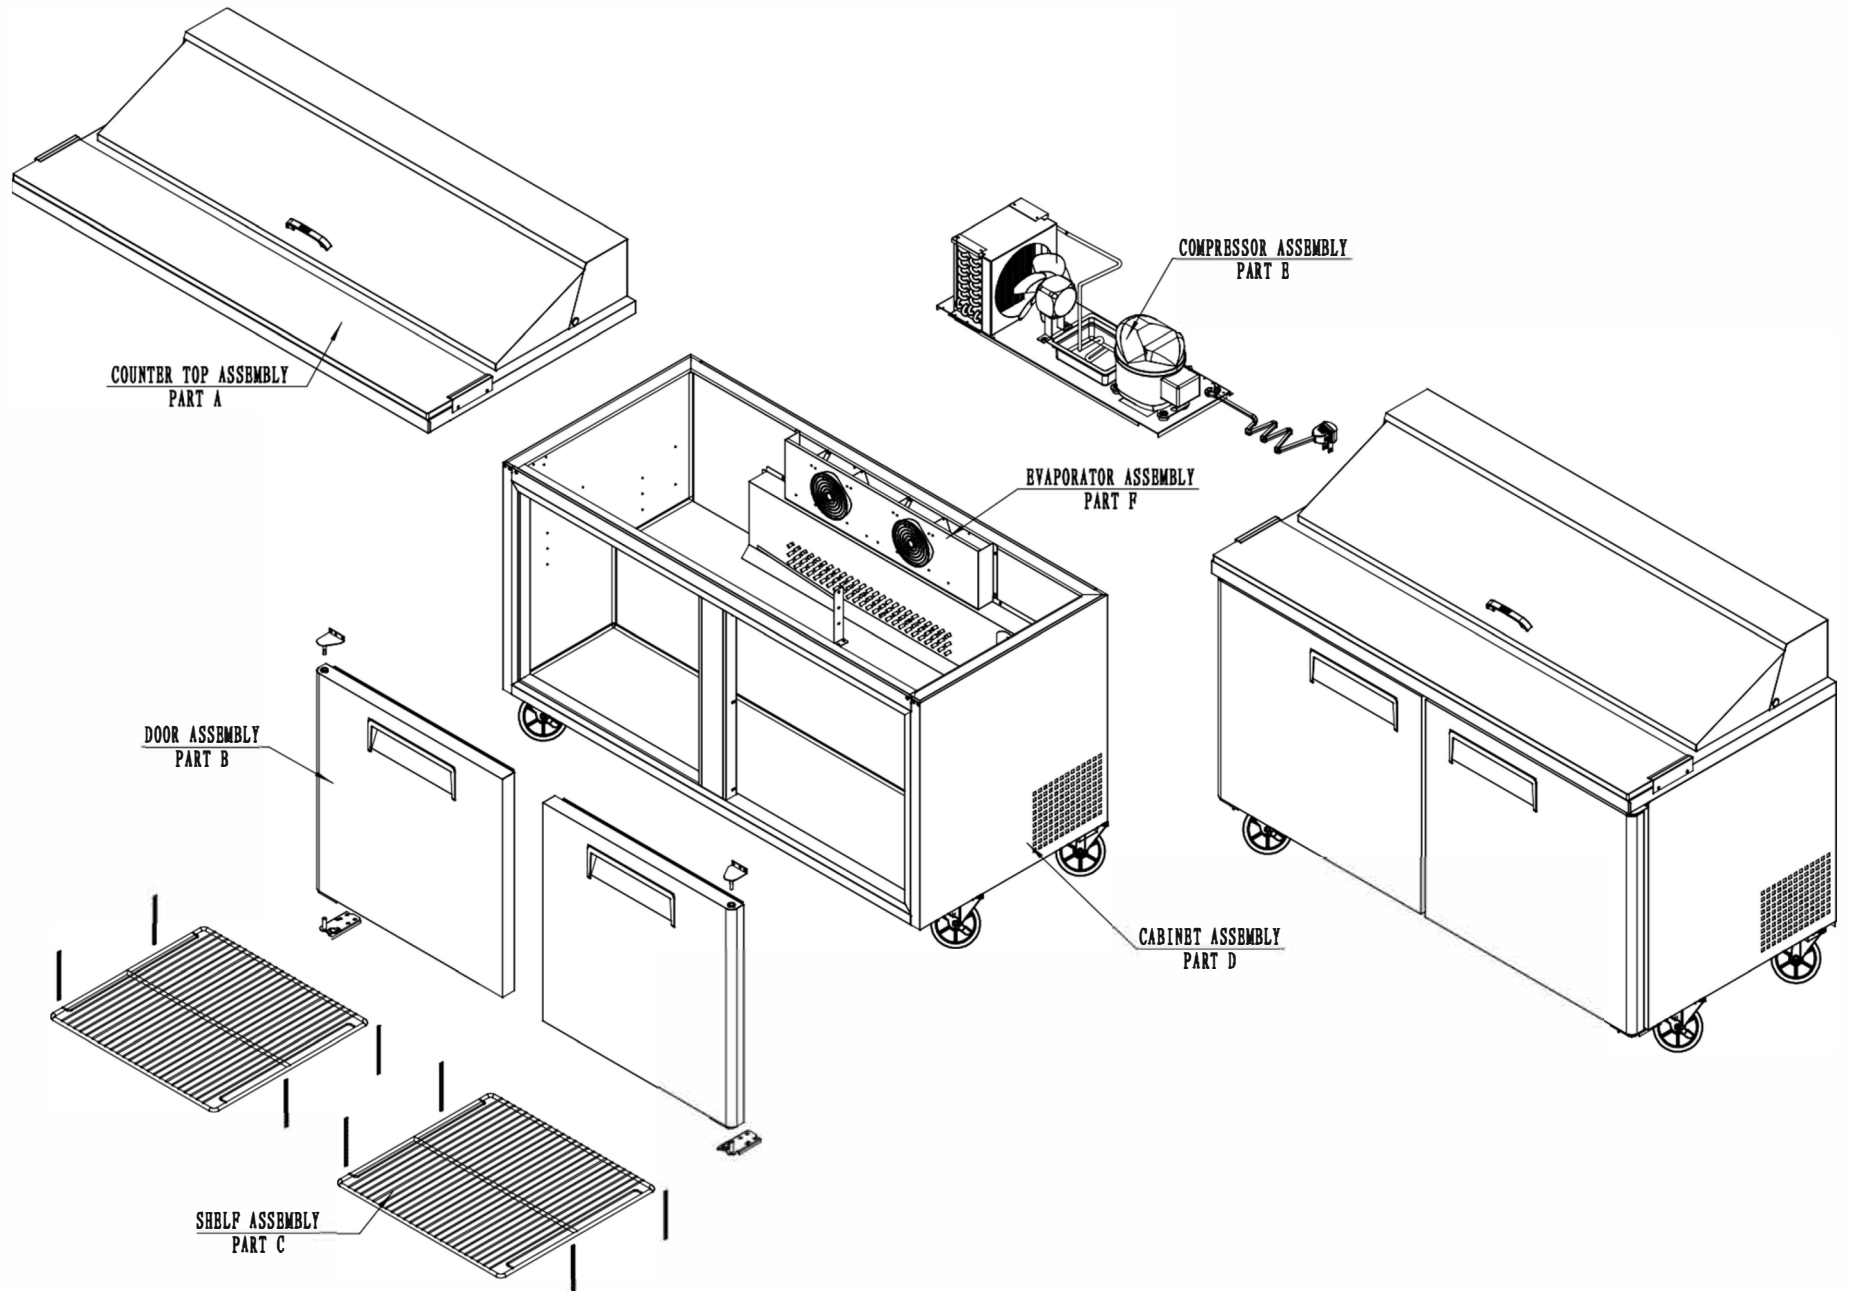

# Model: MSF8303GR

Item #:	Part #:	Qty.	Description
15	MSF8303AJ02	1	Rear Base For Lid
14	B0503101	2	Stainless Steel Cap Nut
13	W0604021	2	Washer For Lid Hinge
12	W0604040	2	Big Washer For Lid Hinge
11	W0604039	2	Screw For Lid Hinge
10	MSF8303AJ01	1	Lid
9	W0499201	1	Cutting Board
8	83022702	1	Bracket For Cutting Board - Left
7	MSF8303AI02	1	Support Frame For Pan
6	83022202	7	Support Strip For Pan
5	MSF8303FF01	1	Counter Top Body Assembly
4	83022703	1	Bracket For Cutting Board - Right
3	83032302	1	Bracket For Controller Displayer
2	W0302024	1	Displayer Of The Controller
1	W0409878	1	Cover For Controller

Item #:	Part #:	Qty.	Description
10	W0604029	1	Left Bottom Hinge
9	MSF830FC01	1	Door Body Assembly - Left
8	W0604027	1	Left Top Hinge
7	W0604026	1	Right Top Hinge
6	W0409845	2	Door Shaft Sleeve Top
5	W0404519	2	Door Gasket
4	W0604922	2	Door Spring Rod
3	W0604028	1	Right Bottom Hinge
2	W0409843	2	Door Shaft Sleeve Bottom
1	MSF8303FC02	1	Door Body Assembly - Right