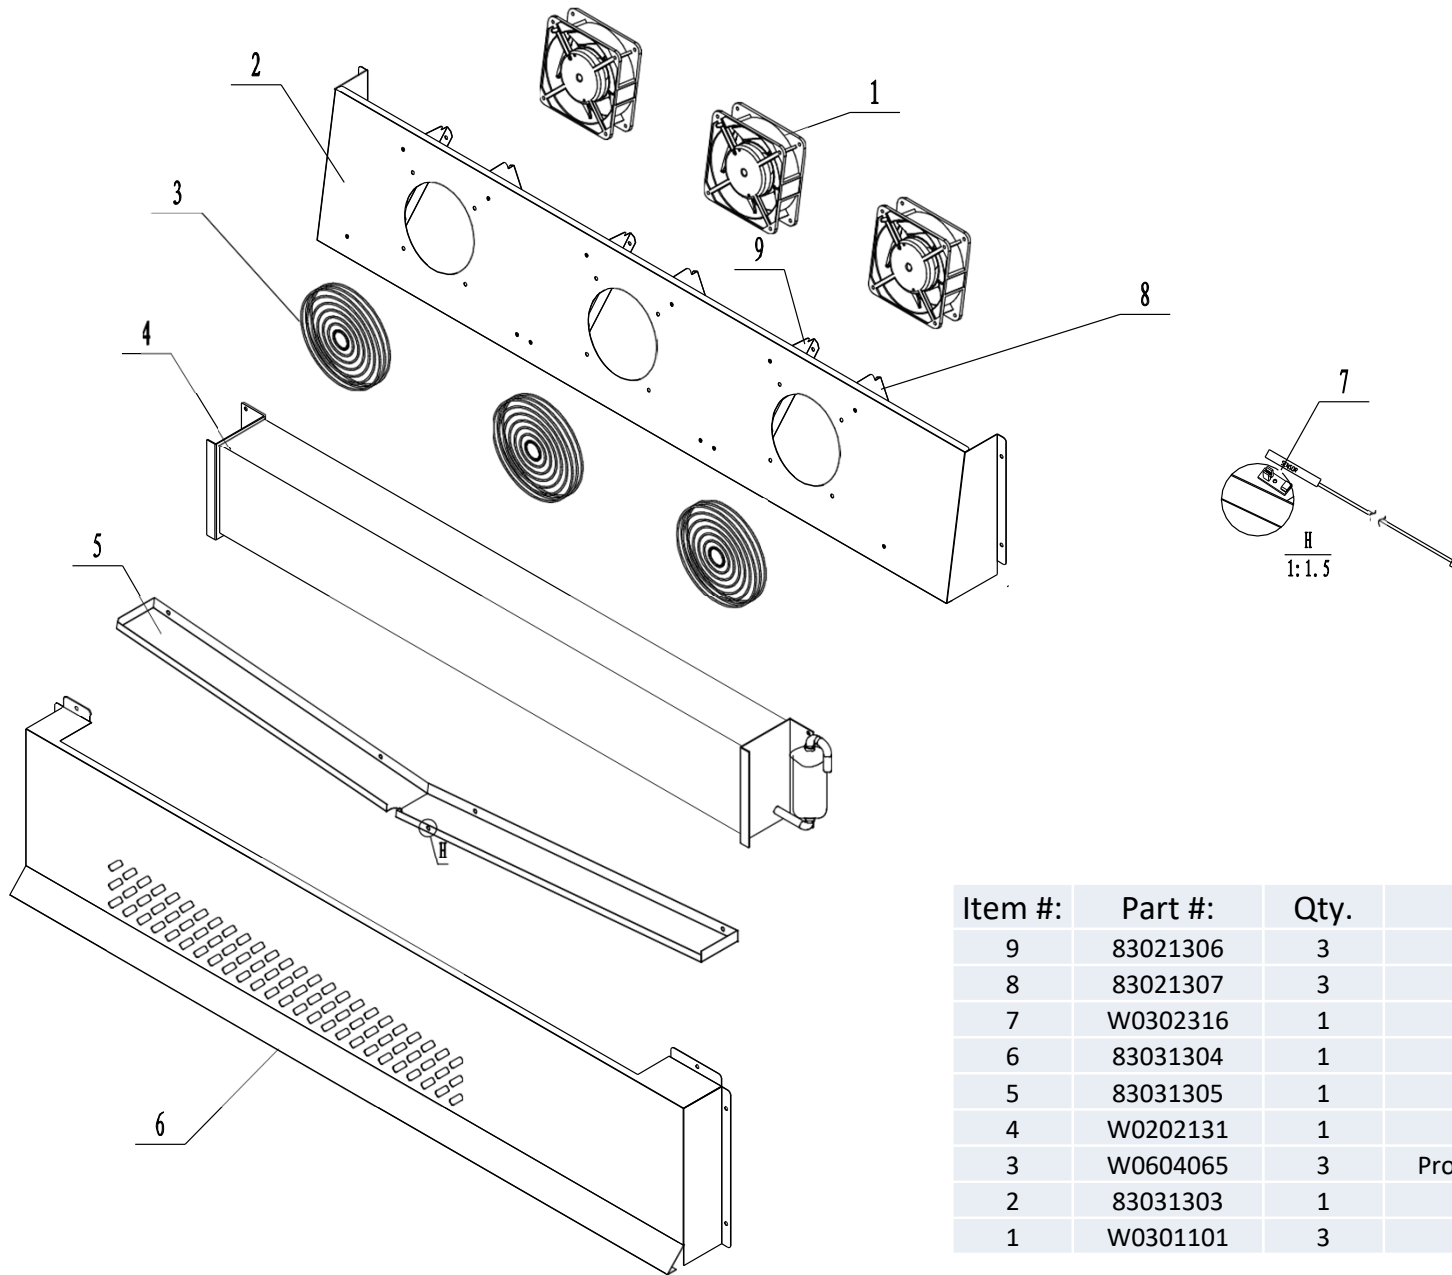

# Model: MSF8303GR

Item #:	Part #:	Qty.	Description
15	MSF8303AJ02	1	Rear Base For Lid
14	B0503101	2	Stainless Steel Cap Nut
13	W0604021	2	Washer For Lid Hinge
12	W0604040	2	Big Washer For Lid Hinge
11	W0604039	2	Screw For Lid Hinge
10	MSF8303AJ01	1	Lid
9	W0499201	1	Cutting Board
8	83022702	1	Bracket For Cutting Board - Left
7	MSF8303AI02	1	Support Frame For Pan
6	83022202	7	Support Strip For Pan
5	MSF8303FF01	1	Counter Top Body Assembly
4	83022703	1	Bracket For Cutting Board - Right
3	83032302	1	Bracket For Controller Displayer
2	W0302024	1	Displayer Of The Controller
1	W0409878	1	Cover For Controller

Item #:	Part #:	Qty.	Description
10	W0604029	1	Left Bottom Hinge
9	MSF830FC01	1	Door Body Assembly - Left
8	W0604027	1	Left Top Hinge
7	W0604026	1	Right Top Hinge
6	W0409845	2	Door Shaft Sleeve Top
5	W0404519	2	Door Gasket
4	W0604922	2	Door Spring Rod
3	W0604028	1	Right Bottom Hinge
2	W0409843	2	Door Shaft Sleeve Bottom
1	MSF8303FC02	1	Door Body Assembly - Right

Item #:	Part #:	Qty.	Description
3	W0402569	2	Shelf
2	24432012	8	Pilaster For Shelf
1	66490313	8	Shelf Support Clip

Item #:	Part #:	Qty.	Description
11	W0406117	2	Middle Mullion Frame Strip
10	83031201	1	Middle Mullion Front Plate
9	83021908	1	Rear Protect Cover
8	W0402611	2	Rear Protect Barrier
7	W0409028	1	Controller Protect Cover
6	W0302017	1	Digital Controller - Main Part
5	W0409027	1	Controller Protect Cover
4	W0399177	1	Power Supply
3	B0604006	2	Caster - 5"
2	B0604007	2	Caster - 5" Wheel With Braket
1	MSF8303FA01	1	Cabinet Body