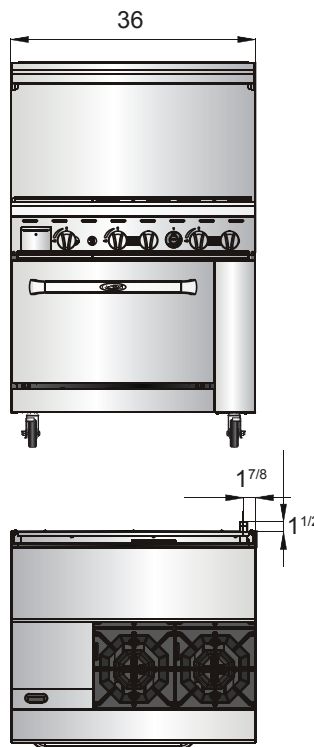

**“WE MAKE THE KITCHEN BETTER!”**

**SPECIFICATIONS**

Models	Gas Type	Burner Name	BTU's	Number of Burners	Valve Types	Oven Size (inch)	Hot Plates Working Area (inch)	Griddle Working Area (inch)	Exterior Dimensions (inch)	Net Weight (lbs)	Gross Weight (lbs)
AGR-4B12GR	NG	Hot plates	128,000	4	Pilot light	26 <sup>1/2</sup> ×26×14	4pcs 11 <sup>4/5</sup> ×11 <sup>4/5</sup>	12×20 <sup>5/8</sup>	36×31×57 <sup>3/8</sup>	462	590
		Griddle	21,000	1							
		Oven	27,000	1							
	LP	Hot plates	92,000	4							
		Griddle	21,000	1							
		Oven	27,000	1							
AGR-4B12GL	NG	Hot plates	128,000	4	Pilot light	26 <sup>1/2</sup> ×26×14	4pcs 11 <sup>4/5</sup> ×11 <sup>4/5</sup>	12×20 <sup>5/8</sup>	36×31×57 <sup>3/8</sup>	462	590
		Griddle	21,000	1							
		Oven	27,000	1							

**PLAN VIEW**

**AGR-4B12GR**

**AGR-4B12GL**

Heavy duty burners

Chrome oven rack

Stainless steel knobs

Stainless steel drawers

Logo