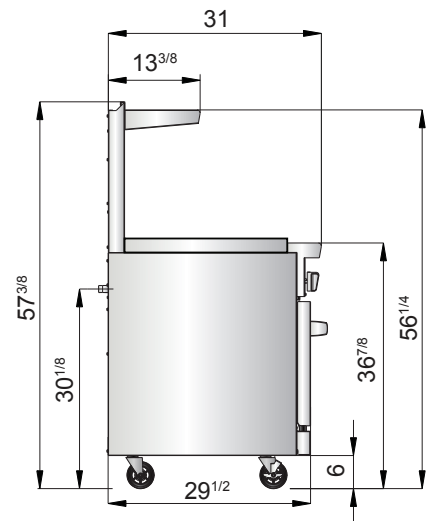

“WE MAKE THE KITCHEN BETTER!”

SPECIFICATIONS

Models	Gas Type	Burner Name	BTU's	Number of Burners	Valve Types	Oven Size (inch)	Hot Plates Working Area (inch)	Griddle Working Area (inch)	Exterior Dimensions (inch)	Net Weight (lbs)	Gross Weight (lbs)
AGR-4B12GR	NG	Hot plates	128,000	4	Pilot light	26^{1/2}×26×14	4pcs 11^{4/5}×11^{4/5}	12×20^{5/8}	36×31×57^{3/8}	462	590
		Griddle	21,000	1							
		Oven	27,000	1							
	LP	Hot plates	92,000	4							
		Griddle	21,000	1							
		Oven	27,000	1							
AGR-4B12GL	NG	Hot plates	128,000	4	Pilot light	26^{1/2}×26×14	4pcs 11^{4/5}×11^{4/5}	12×20^{5/8}	36×31×57^{3/8}	462	590
		Griddle	21,000	1							
		Oven	27,000	1							

PLAN VIEW

AGR-4B12GR

AGR-4B12GL

Heavy duty burners

Chrome oven rack

Stainless steel knobs

Stainless steel drawers

Logo