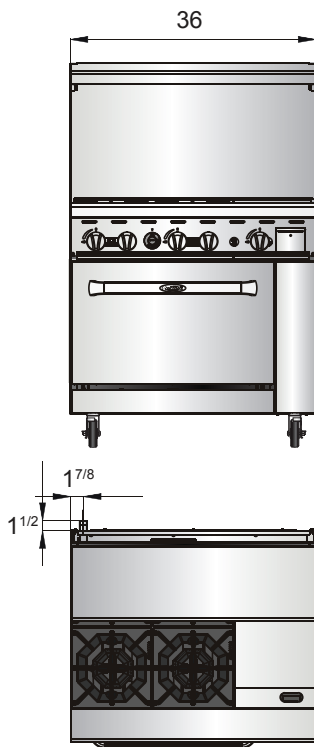

**“WE MAKE THE KITCHEN BETTER!”**

**SPECIFICATIONS**

Models	Gas Type	Burner Name	BTU's	Number of Burners	Valve Types	Oven Size (inch)	Hot Plates Working Area (inch)	Griddle Working Area (inch)	Exterior Dimensions (inch)	Net Weight (lbs)	Gross Weight (lbs)
AGR-4B12GR	NG	Hot plates	128,000	4	Pilot light	26 <sup>1/2</sup> ×26×14	4pcs 11 <sup>4/5</sup> ×11 <sup>4/5</sup>	12×20 <sup>5/8</sup>	36×31×57 <sup>3/8</sup>	462	590
		Griddle	21,000	1							
		Oven	27,000	1							
	LP	Hot plates	92,000	4							
		Griddle	21,000	1							
		Oven	27,000	1							
AGR-4B12GL	NG	Hot plates	128,000	4	Pilot light	26 <sup>1/2</sup> ×26×14	4pcs 11 <sup>4/5</sup> ×11 <sup>4/5</sup>	12×20 <sup>5/8</sup>	36×31×57 <sup>3/8</sup>	462	590
		Griddle	21,000	1							
		Oven	27,000	1							

**PLAN VIEW**

**AGR-4B12GR**

**AGR-4B12GL**

Heavy duty burners

Chrome oven rack

Stainless steel knobs

Stainless steel drawers

Logo