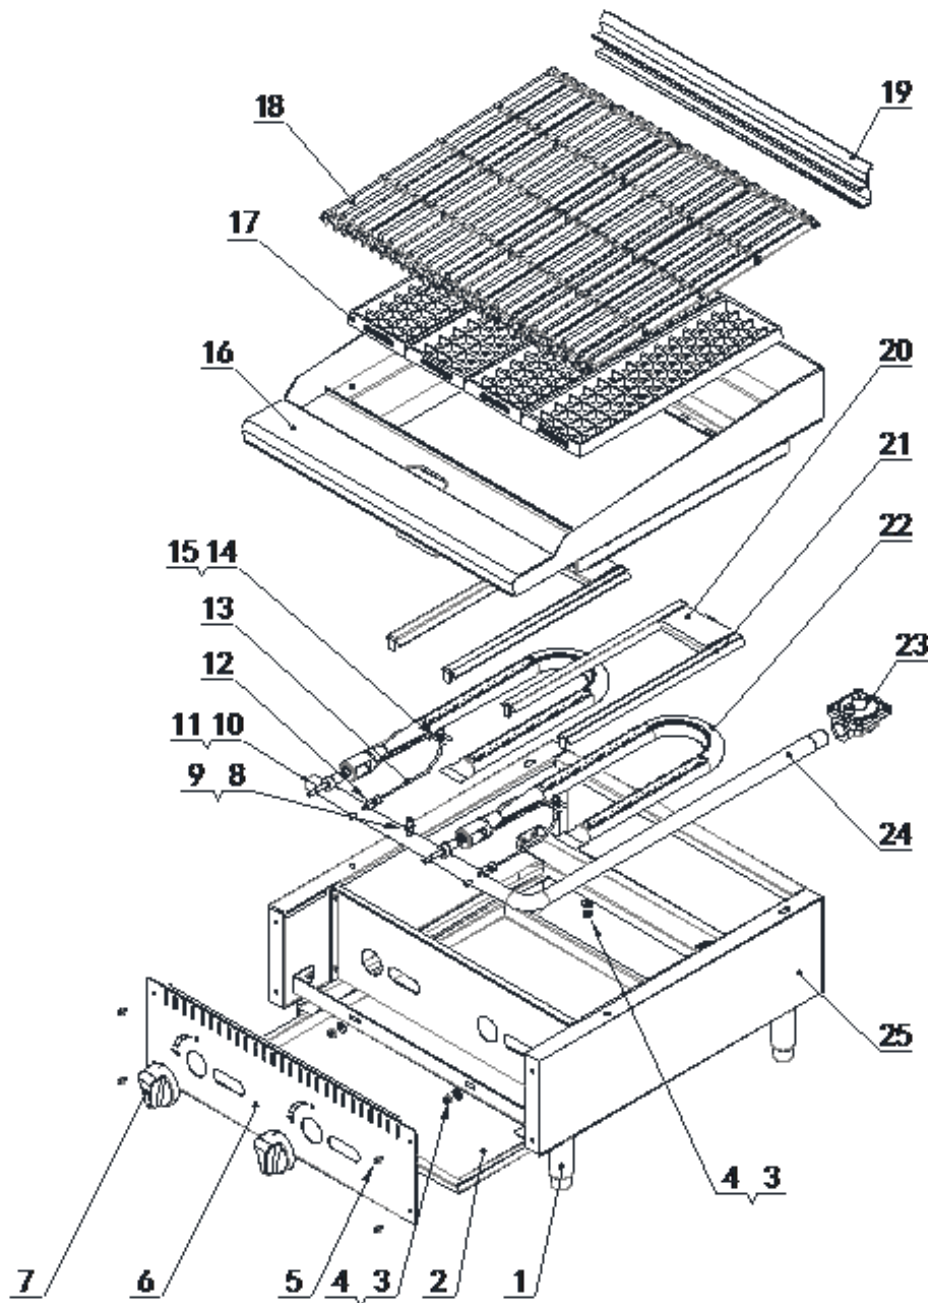

⚠ Provide the model no., serial no. and description when you order components.

Fig. 12

<Table 4>

No.	Matters Code	Component name	Qty	Dimensions (mm)/Model	Remark
1	301110001	Adjustable steel legs	4	φ 41.5*100	ATCB-24\36\48
2	21105001001	Catch tray	1	507*620*26.5	ATCB-24
	21105002001			807*620*26.5	ATCB-36
	21105003001			1117*620*26.5	ATCB-48
3	301080002	Galvanized flange face nut	6	M6	ATCB-24
			9		ATCB-36
			11		ATCB-48
4	301082001	Galvanized flat grommet	4	φ 6* φ 10	ATCB-24
			6		ATCB-36
			7		ATCB-48
5	301081006	Galvanized American outside six corner with pad tapping	4	ST4.8*12.5	ATCB-24\36\48
6	21105001002	Control panel	1	605*185	ATCB-24
	21105002002			905*185	ATCB-36
	21105002002			1215*185	ATCB-48
7	301140001	Kirsite knob	2		ATCB-24
			3		ATCB-36
			4		ATCB-48
8	301060001	Needle type pressure joint	1	1/8"-27NPT	ATCB-24\36\48
9	301060002	Needle type pressure joint screw arbor	1	M5*23	ATCB-24\36\48
10	301030002	A18 stopcock	2	A18-318	ATCB-24
			3		ATCB-36
			4		ATCB-48