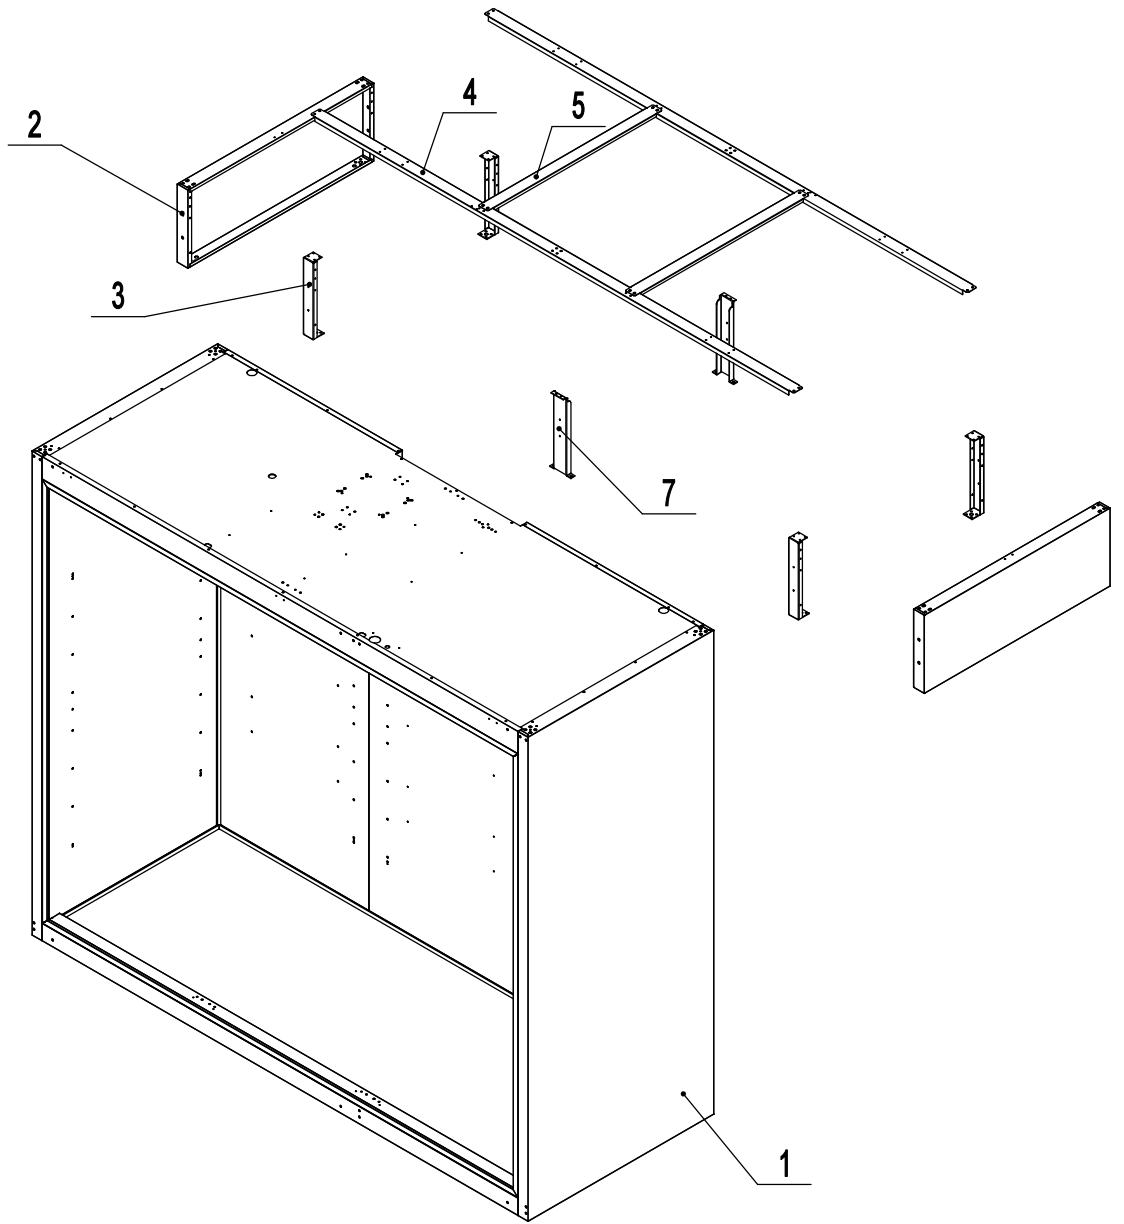

8003GR-CA

REV 09.2024

10	W0410480	Bottom Frame Cover	1
9	W0410481	Left-Right Frame Cover	2
8	W0410477	Top Frame Cover	1
7	80021825	Top Middle Reatiner Rack	2
6	W0310123	Cabinet Heating Tube	1
5	80021827	Top Short Reatiner Rack	2

No.	Part #	Part Name	Qty
4	80031806	Top Long Reatiner Rack	2
3	80011810	Side Panel Frame	4
2	80010935	Top Side Panel	2
1	80030121	Cabinet Assembly	1