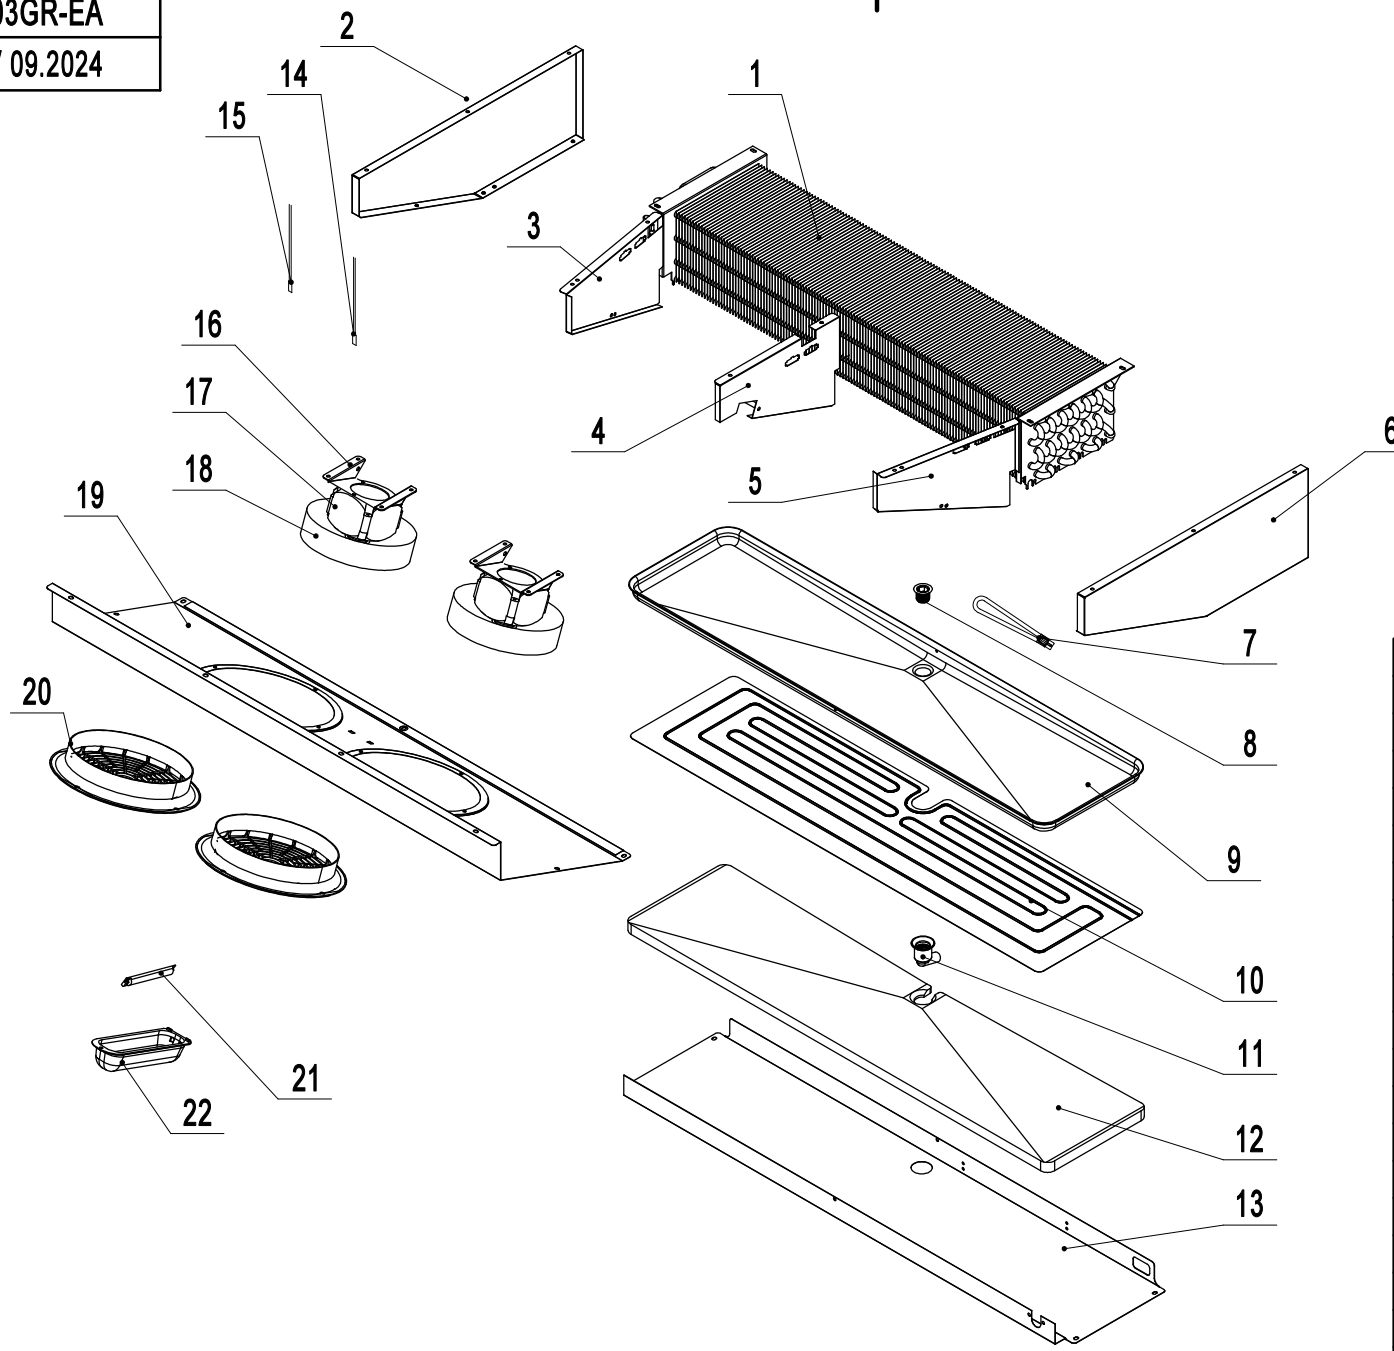

8003GR-EA

REV 09.2024

22	W0409863	Light Cover	1
21	W0304086	LED Light	1
20	W0409080	Evap Fan Shroud	2
19	80031203	Evap Front Cover	1
18	W0301059	Evap Fan Blade	2
17	W0301904	Evap Fan Motor	2
16	80021501	Evap Fan Bracket	2
15	W0302317	Evap Temp Blue Probe	1
14	W0302316	Room Temp White Probe	1
13	80031204	Drain Pan Cover	1
12	W0803013	Drain Pan Foam	1
11	W0409858	Evap Drain Pan Connector Elbow	1
10	W0310077	Evap Drain Pan Heater	1
9	80032001	Evap Drain Pan	1
8	W0409859	Evap Drain Pan Screw Connector	1
7	W0310068	Drain Hose Heater	1
6	80021207	Evap Right Baffle	1
5	80021204	Right Evap Air Baffle	1
4	80021205	Middle Evap Air Baffle	1
3	80021203	Left Evap Air Baffle	1
2	80021206	Left Evap Baffle	1
1	W0202164	Evaporator	1
No.	Part #	Part Name	Qty