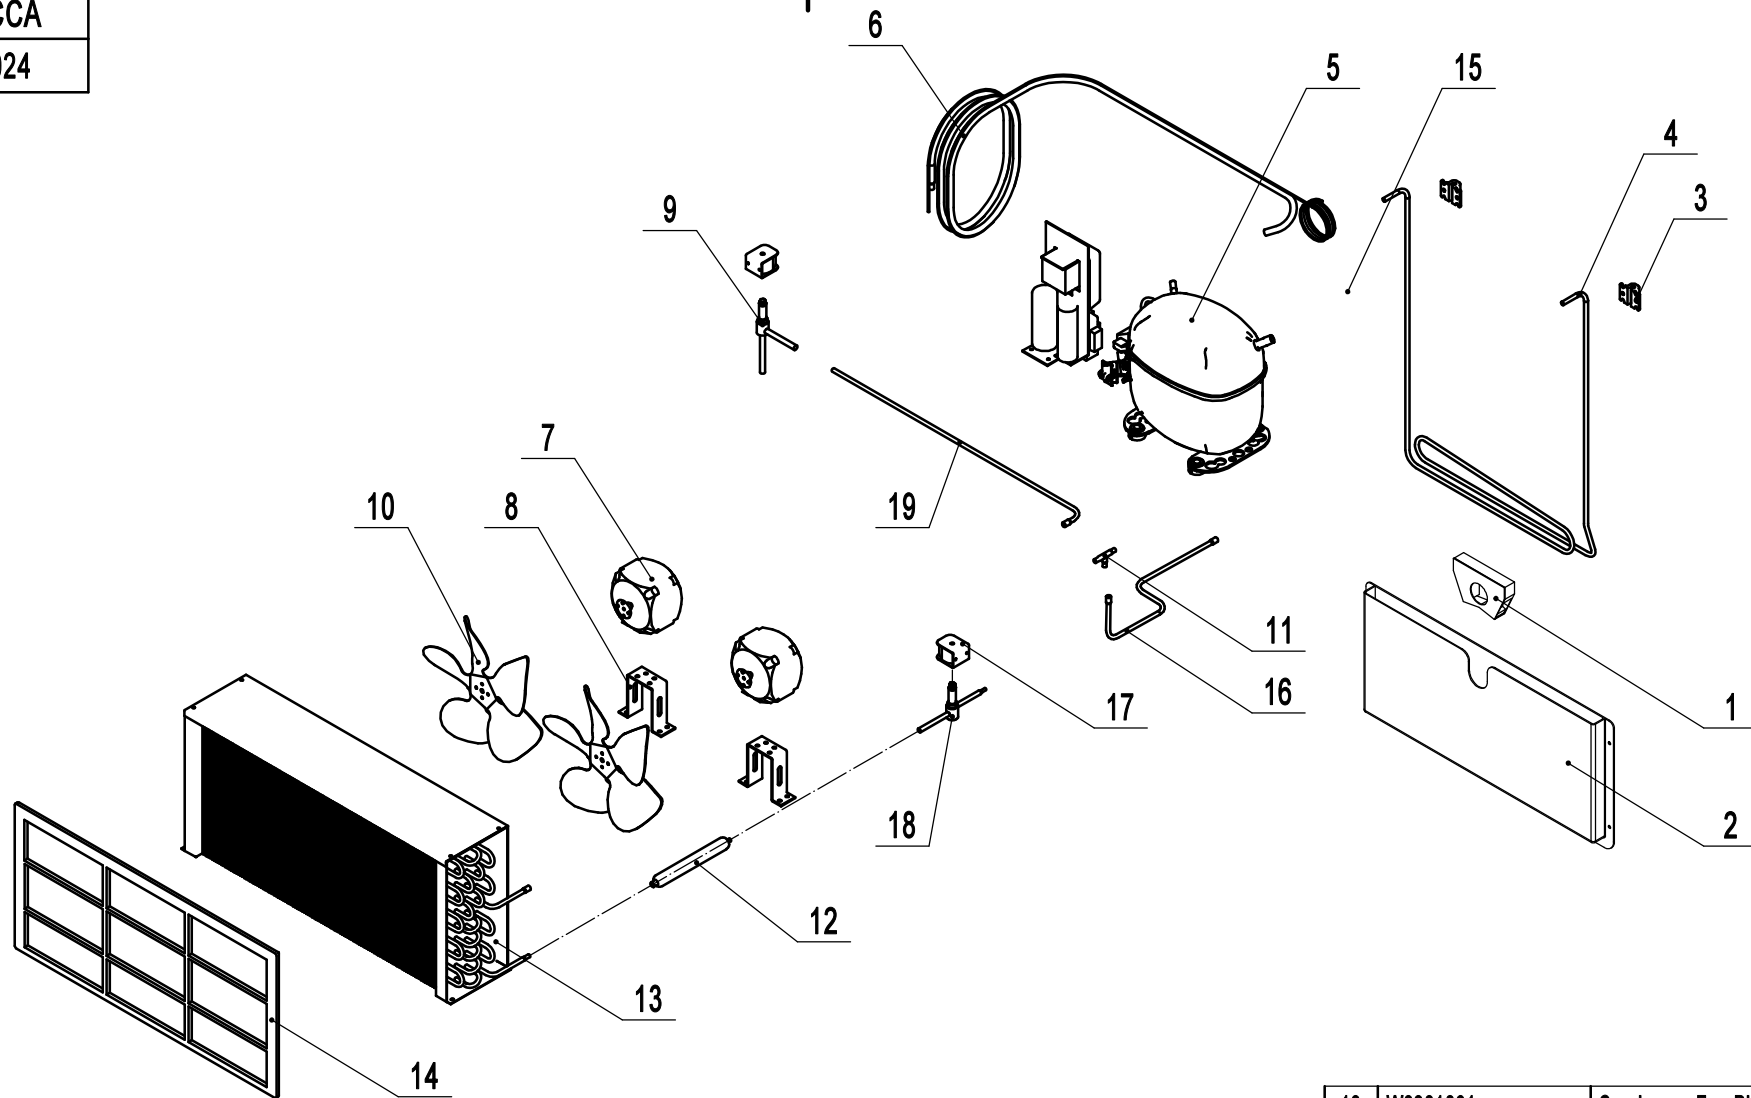

8003GR-CCA

REV 09.2024

19	W0210836	Discharge Tube From Tee	1
18	W0205031	Solenoid Valve(Normally Open)	1
17	W0205025	Solenoid Valve Coil	2
16	W0210802	Discharge Tube To Tee	1
15	W0210837	Discharge Tube From Comp	1
14	W0499223	Condenser Dust Cover	1
13	W0203089	Condenser	1
12	W0204101	Filter Drier	1
11	W0208009	Tee Copper Joint	1

10	W0301061	Condenser Fan Blade	2
9	W0205027	Solenoid Valve(Normally Close)	1
8	80061601	Condenser Fan Bracket	2
7	W0301916	Condenser Fan Motor	2
6	W0210838	Suction Tube A	1
5	W0201798	Compressor	1
4	W0210413	Discharge Tube	1
3	W0413062	Discharge Tube Retainer Pad	2
2	W0409071	Condenser Drain Pan	1
1	W0409078	Air Pressure Relief Valve	1
No.	Part #	Part Name	Qty