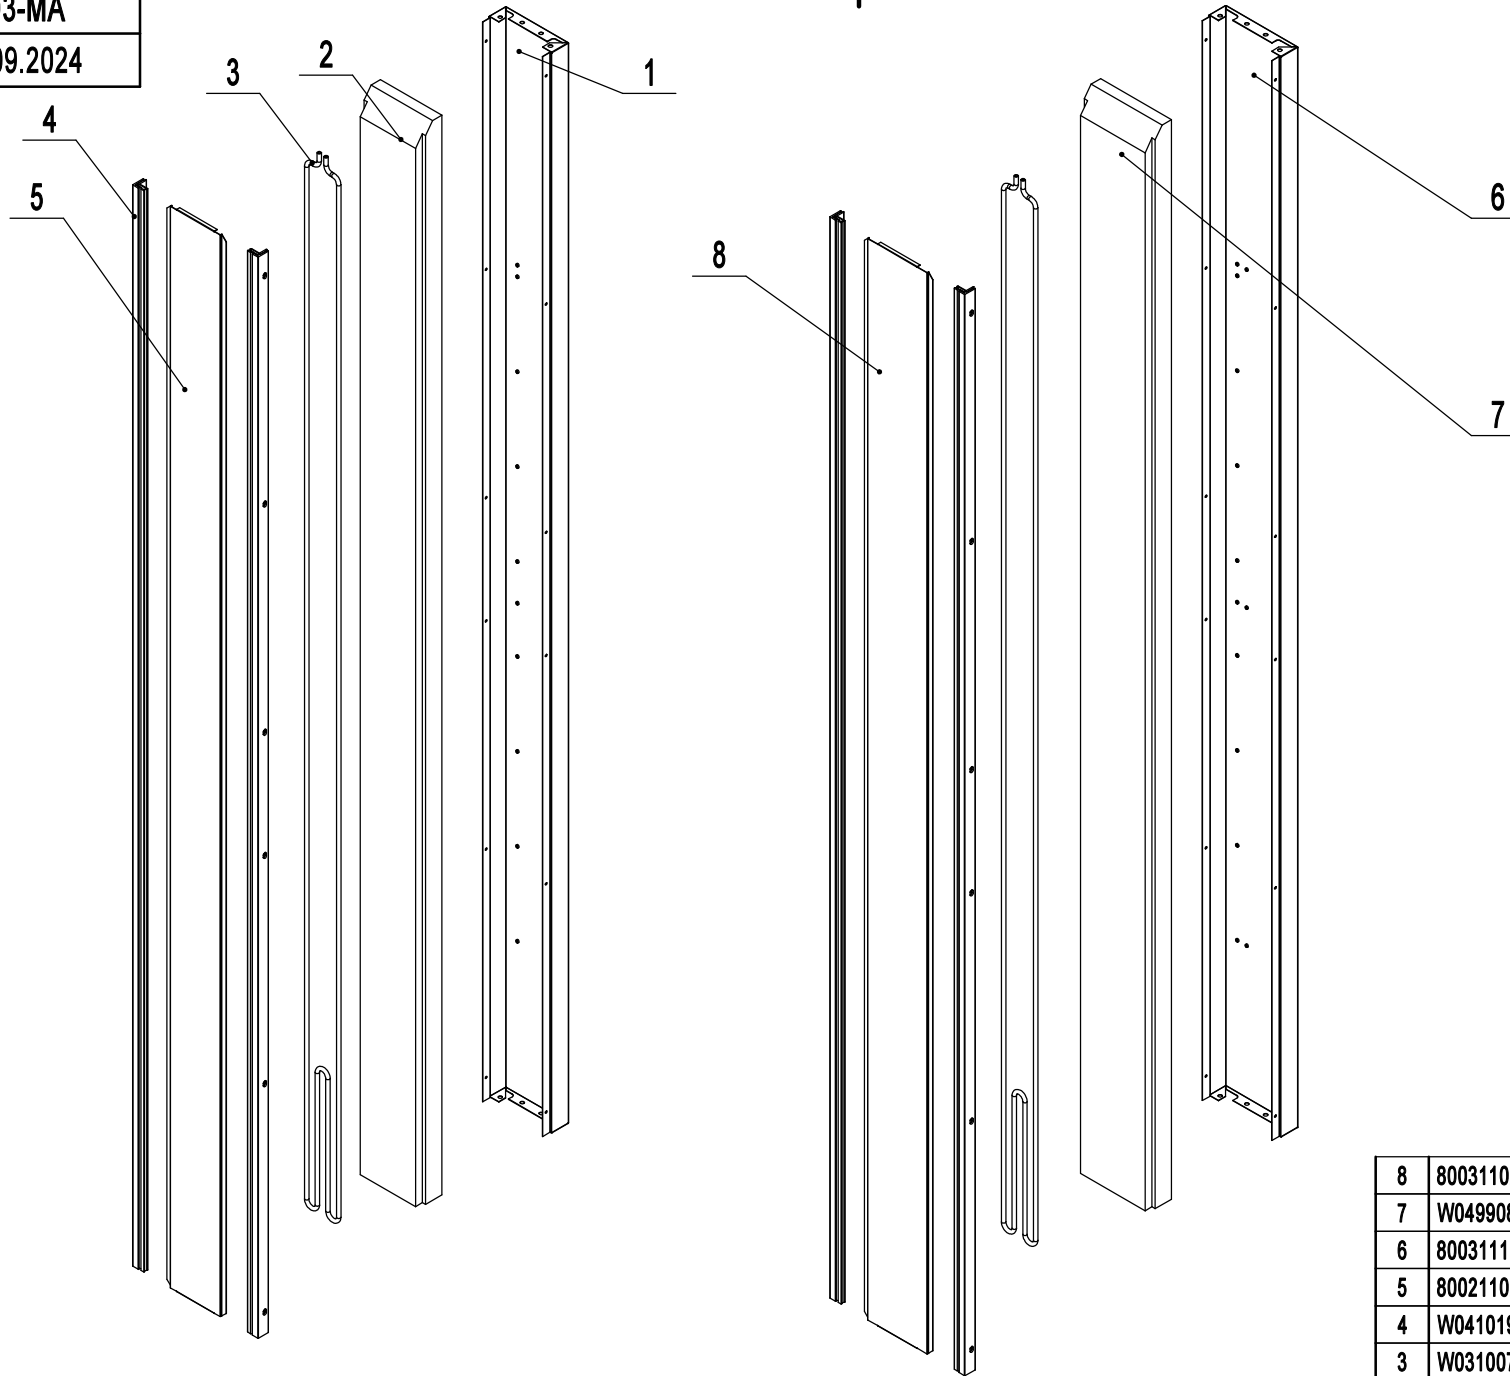

8003-MA

REV 09.2024

8	80031102	Mullion Back Cover	1
7	W0499089	Mullion Foam	1
6	80031111	Mullion Back Cover	1
5	80021102	Mullion Front Cover	1
4	W04101990	Mullion Plastic Connector	4
3	W0310072	Mullion Heater	2
2	W0499088	Mullion Foam	1
1	80031110	Mullion Back Cover	1
No.	Part #	Part Name	Qty