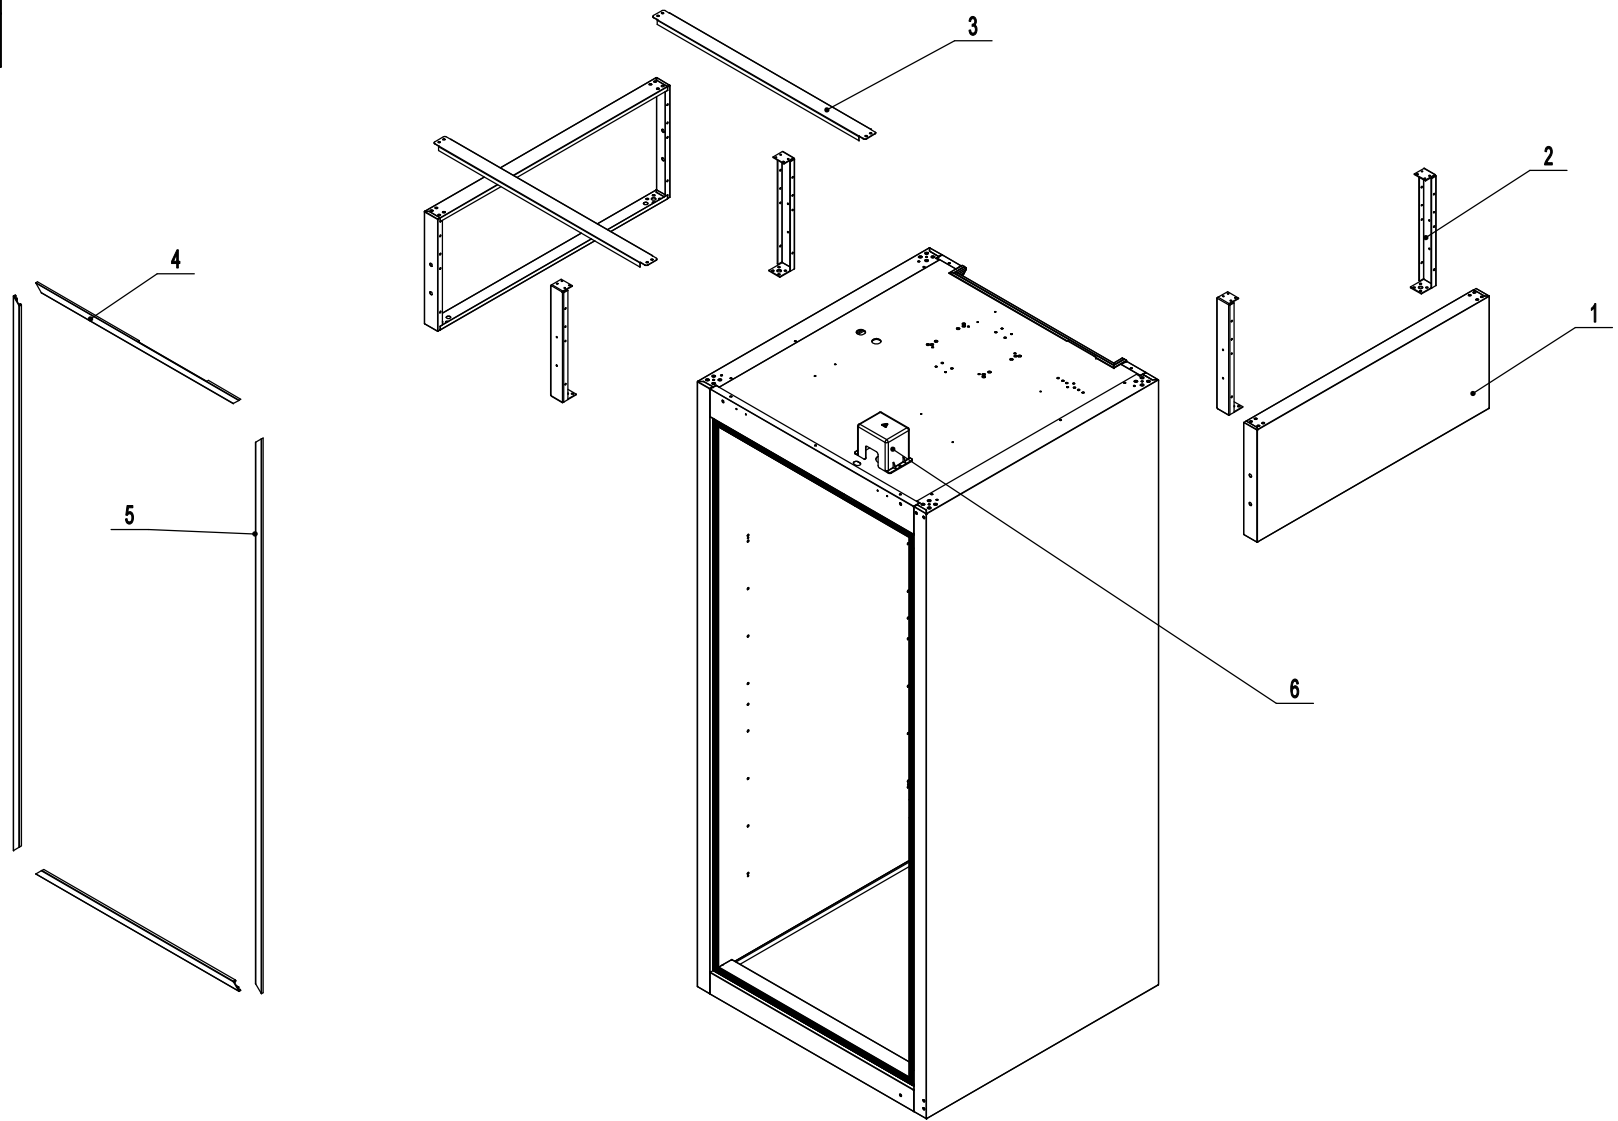

8004GR-CA

REV 09.2024

6	W0409865	Plastic Cover	1
5	W04102045	Left&Right Frame Cover	2
4	W04102044	Top&Bottom Frame Cover	2
3	80011811	Top Long Reatiner Rack	2
2	80011810	Side Panel Frame	4
1	80010935	Top Side Panel	2
No.	Part #	Part Name	Qty