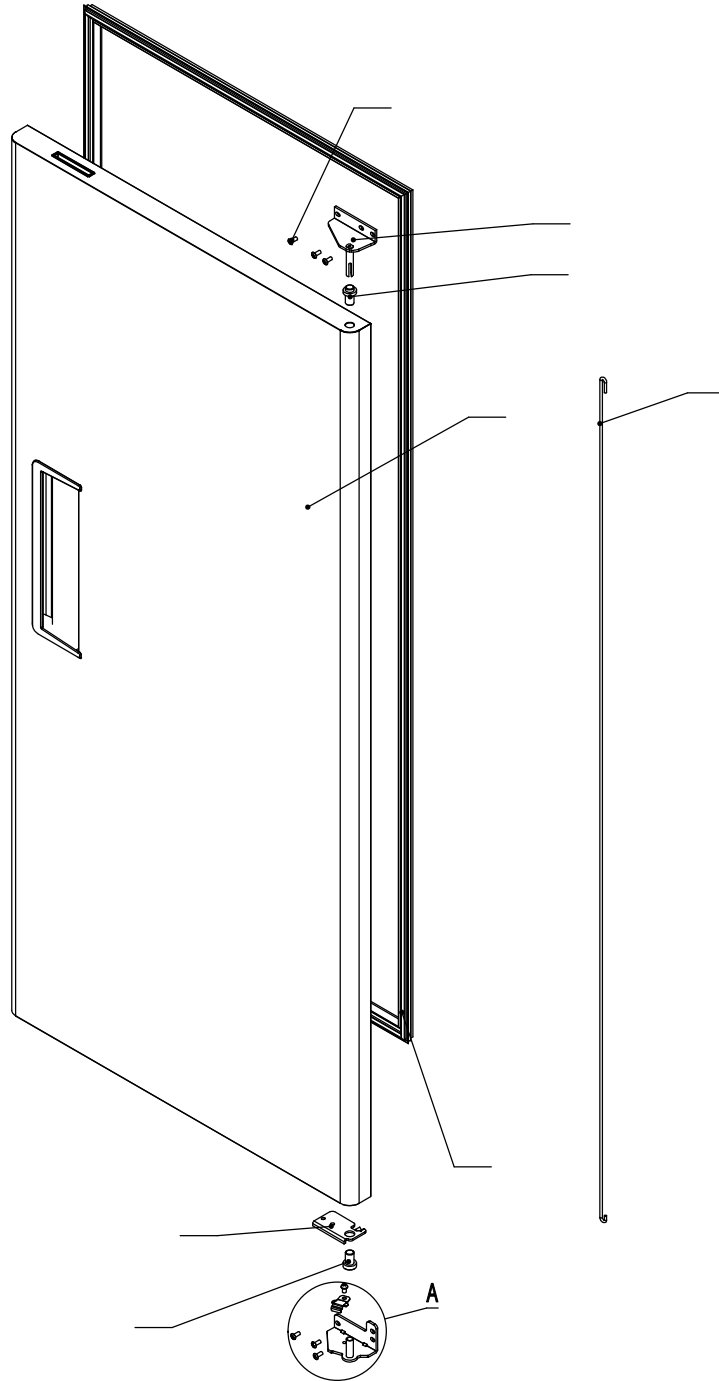

8004-DA

REV 09.2024

11	W0604037	Bottom Right Hinge	1
10	B0507015	M6x8 SS Screw	1
9	W0604038	Stopper Hinge	1
8	W0604921	Door Spring Bar	1
7	W0404514	Door Gasket	1
6	W0409843	Bottom Hinge Sleeve	1
5	W0604030	Door Stopper(Right)	1
4	80010201	Single Door	1
3	W0409842	Top Hinge Sleeve	1
2	B0502207	M5x12 SS Screw	6
1	W0604033	Top Right Hinge	1
No.	Part #	Part Name	Qty