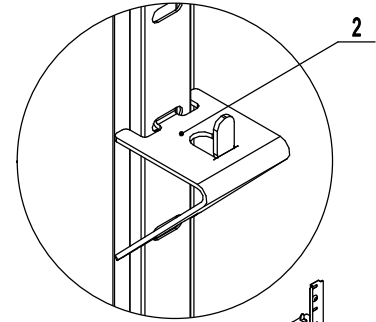

8004GR-CA

REV 09.2024

6	W0409865	Plastic Cover	1
5	W04102045	Left&Right Frame Cover	2
4	W04102044	Top&Bottom Frame Cover	2
3	80011811	Top Long Reatiner Rack	2
2	80011810	Side Panel Frame	4
1	80010935	Top Side Panel	2
No.	Part #	Part Name	Qty

8004GR-SA

REV 09.2024

3	W0402389	Shelf, 24 1/2 x 23 1/4	3
2	66490313	Shelf Clip	12
1	80037410	Shelf Pilaster	4
No.	Part #	Part Name	Qty