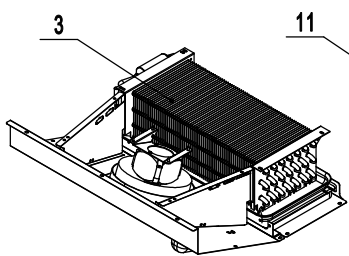

C

D

1 2 3 4 5 6

16	B0604413	4" M14 Stem Caster W/ Brake	2
15	B0604421	4" M14 Stem Caster W/O Brake	2
14	W0402616-2	Right Top Back Barrier	1
13	W0409081	Drain Pipe Cover	1
12	W0402616-1	Left(with wire hole) Top Back Barrier	1
11	W0402664	Top Barrier	1
10	W0399115	Power Supply/Transformer	1
9	80011041	Air Deflector Bracket	1
8	80011042-430	Air Deflector	1