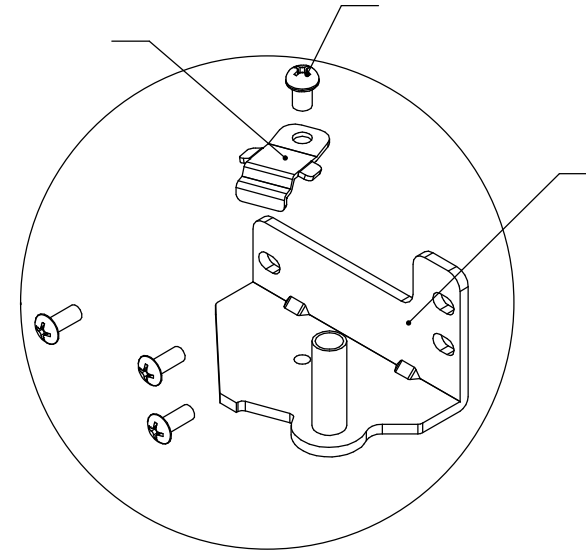

C

D

1 2 3 4 5 6

16	B0604413	4" M14 Stem Caster W/ Brake	2
15	B0604421	4" M14 Stem Caster W/O Brake	2
14	W0402616-2	Right Top Back Barrier	1
13	W0409081	Drain Pipe Cover	1
12	W0402616-1	Left(with wire hole) Top Back Barrier	1
11	W0402664	Top Barrier	1
10	W0399115	Power Supply/Transformer	1
9	80011041	Air Deflector Bracket	1
8	80011042-430	Air Deflector	1

1 2 3 4 5 6

8004-DA

REV 09.2024

11	W0604037	Bottom Right Hinge	1
10	B0507015	M6x8 SS Screw	1
9	W0604038	Stopper Hinge	1
8	W0604921	Door Spring Bar	1
7	W0404514	Door Gasket	1
6	W0409843	Bottom Hinge Sleeve	1
5	W0604030	Door Stopper(Right)	1
4	80010201	Single Door	1
3	W0409842	Top Hinge Sleeve	1
2	B0502207	M5x12 SS Screw	6
1	W0604033	Top Right Hinge	1
No.	Part #	Part Name	Qty