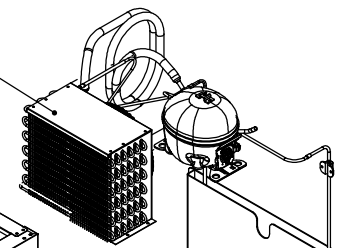

C

D

1 2 3 4 5 6

16	B0604413	4" M14 Stem Caster W/ Brake	2
15	B0604421	4" M14 Stem Caster W/O Brake	2
14	W0402616-2	Right Top Back Barrier	1
13	W0409081	Drain Pipe Cover	1
12	W0402616-1	Left(with wire hole) Top Back Barrier	1
11	W0402664	Top Barrier	1
10	W0399115	Power Supply/Transformer	1
9	80011041	Air Deflector Bracket	1
8	80011042-430	Air Deflector	1