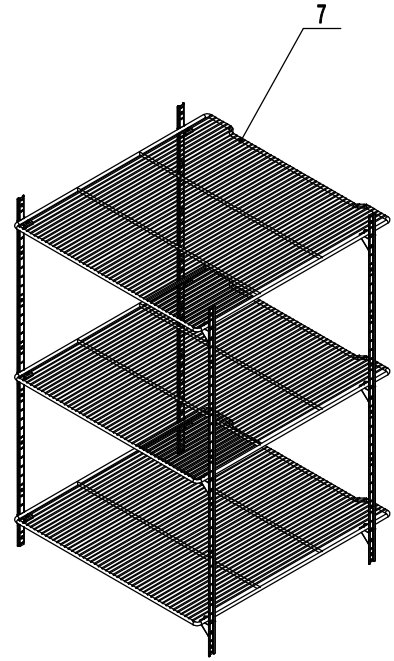

C

D

1 2 3 4 5 6

16	B0604413	4" M14 Stem Caster W/ Brake	2
15	B0604421	4" M14 Stem Caster W/O Brake	2
14	W0402616-2	Right Top Back Barrier	1
13	W0409081	Drain Pipe Cover	1
12	W0402616-1	Left(with wire hole) Top Back Barrier	1
11	W0402664	Top Barrier	1
10	W0399115	Power Supply/Transformer	1
9	80011041	Air Deflector Bracket	1
8	80011042-430	Air Deflector	1

7	8001GR-SA	Shelf Assembly	4
6	8001GR-WEA	Water Evaporation Assembly	1
5	8004GR-CA	Cabinet Assembly	1
4	8004GR-CCA	Comp&Cond Assembly	1
3	8004GR-EA	Evaporator Assembly	1
2	8004GR-TPA	Top Panel Assembly	1
1	8001-DA	Door Assembly	1
No.	Part #	Part Name	Qty