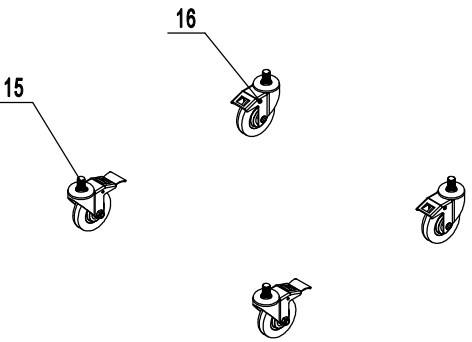

8004GR

REV 09.2024

A

B

C

D

A

B

C

D

1 2 3 4 5 6

16	B0604413	4" M14 Stem Caster W/ Brake	2
15	B0604421	4" M14 Stem Caster W/O Brake	2
14	W0402616-2	Right Top Back Barrier	1
13	W0409081	Drain Pipe Cover	1
12	W0402616-1	Left(with wire hole) Top Back Barrier	1
11	W0402664	Top Barrier	1
10	W0399115	Power Supply/Transformer	1
9	80011041	Air Deflector Bracket	1
8	80011042-430	Air Deflector	1

7	8001GR-SA	Shelf Assembly	4
6	8001GR-WEA	Water Evaporation Assembly	1
5	8004GR-CA	Cabinet Assembly	1
4	8004GR-CCA	Comp&Cond Assembly	1
3	8004GR-EA	Evaporator Assembly	1
2	8004GR-TPA	Top Panel Assembly	1
1	8001-DA	Door Assembly	1
No.	Part #	Part Name	Qty

1 2 3 4 5 6