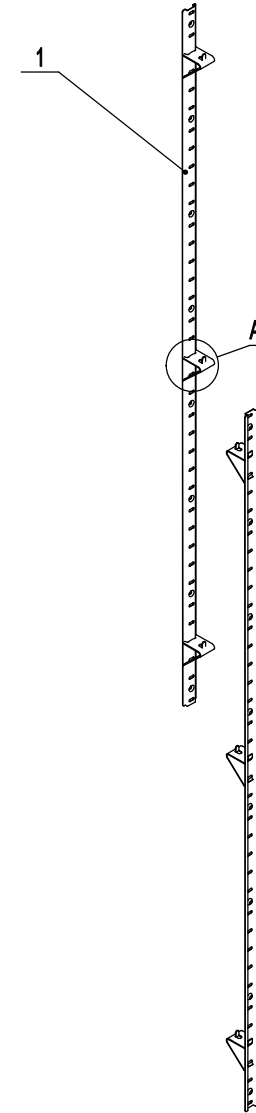

8004GR-SA

REV 09.2024

3	W0402389	Shelf, 24 1/2 x 23 1/4	3
2	66490313	Shelf Clip	12
1	80037410	Shelf Pilaster	4
No.	Part #	Part Name	Qty