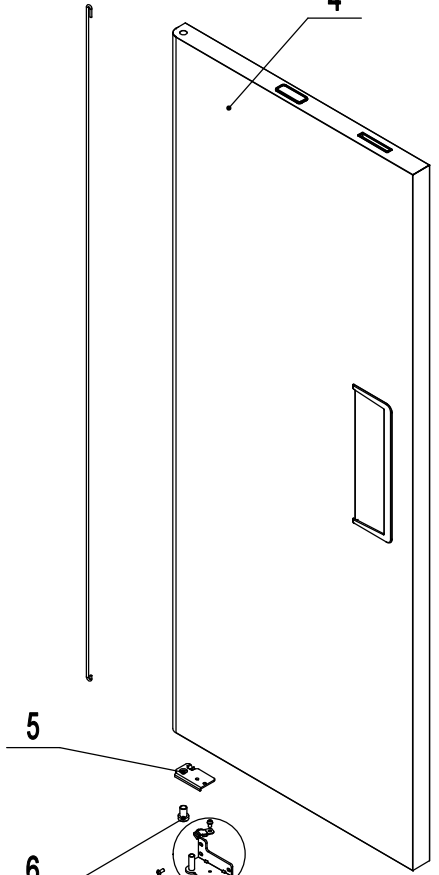

B

A

8005GR-TPA

REV 09.2024

7	80021404	Top Panel Corner Brace	2
6	W0308019	Green Power Switch	1
5	W0302303	Controller Cover	1
4	W0302163	Digital Controller	1
3	W0604007	Lock & Key	2
2	W0308012	White Door Switch	2
1	81141445-430	Top Panel	1
No.	Part #	Part Name	Qty

8005GR-DA

REV 09.2024

A

B

C

D

15	W0604921	Door Spring Bar	2
14	W0604037	Bottom Right Hinge	1
13	B0507015	M6x8 SS Screw	2
12	W0604038	Stopper Hinge	2
11	W0604036	Bottom Left Hinge	1
10	W0604033	Top Right Hinge	1
9	W0404515	Door Gasket	2
8	80020201	Right Door	1
7	W0604030	Door Stopper(Right)	1
6	W0409843	Bottom Hinge Sleeve	2
5	W0604031	Left Door Stopper	1
4	80020202	Left Door	1
3	W0409842	Top Hinge Sleeve	2
2	B0502207	M5x12 SS Screw	12
1	W0604032	Top Left Hinge	1
No.	Part #	Part Name	Qty