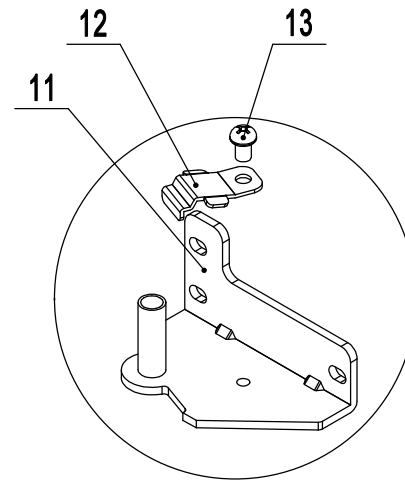

B

A

8005GR-TPA

REV 09.2024

7	80021404	Top Panel Corner Brace	2
6	W0308019	Green Power Switch	1
5	W0302303	Controller Cover	1
4	W0302163	Digital Controller	1
3	W0604007	Lock & Key	2
2	W0308012	White Door Switch	2
1	81141445-430	Top Panel	1
No.	Part #	Part Name	Qty

8005GR-DA

REV 09.2024

A

B

C

D

15	W0604921	Door Spring Bar	2
14	W0604037	Bottom Right Hinge	1
13	B0507015	M6x8 SS Screw	2
12	W0604038	Stopper Hinge	2
11	W0604036	Bottom Left Hinge	1
10	W0604033	Top Right Hinge	1
9	W0404515	Door Gasket	2
8	80020201	Right Door	1
7	W0604030	Door Stopper(Right)	1
6	W0409843	Bottom Hinge Sleeve	2
5	W0604031	Left Door Stopper	1
4	80020202	Left Door	1
3	W0409842	Top Hinge Sleeve	2
2	B0502207	M5x12 SS Screw	12
1	W0604032	Top Left Hinge	1
No.	Part #	Part Name	Qty