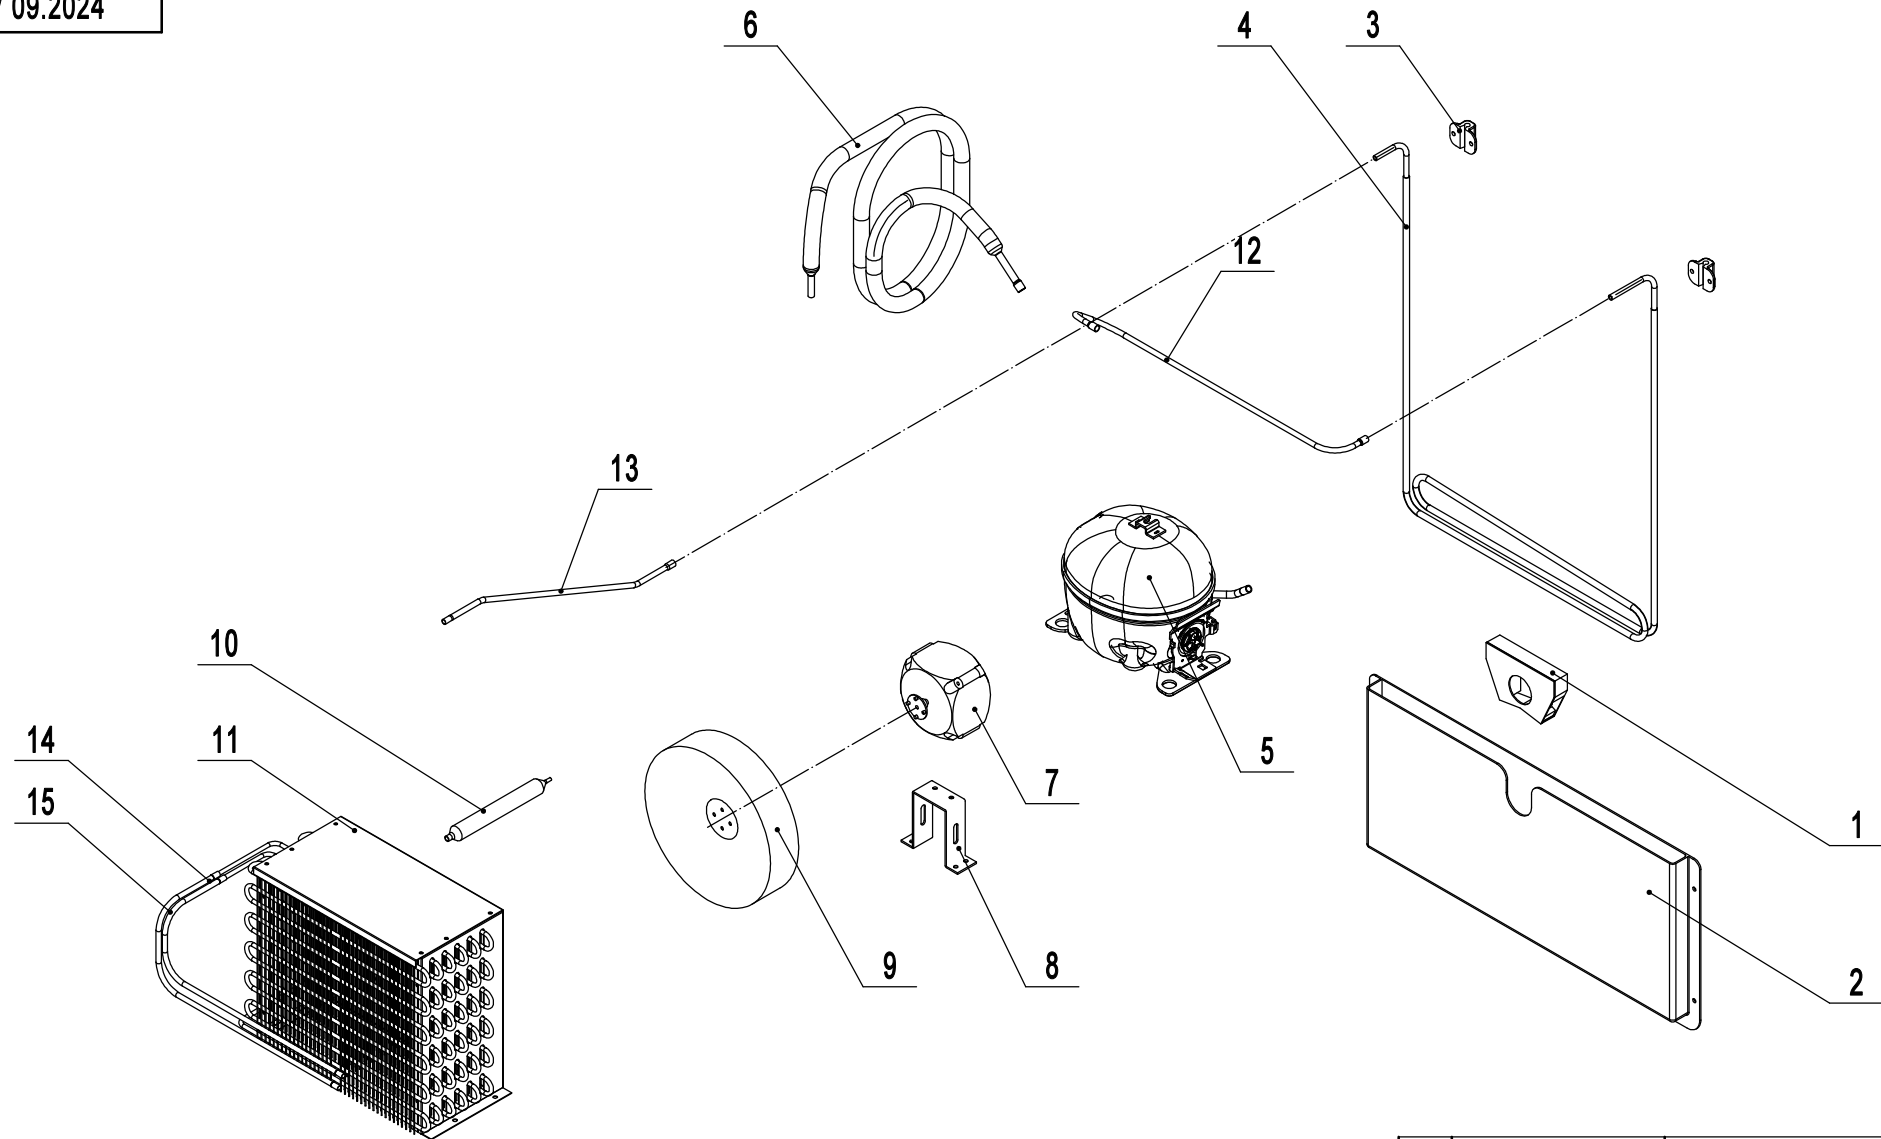

8005GR-CCA

REV 09.2024

15	W0210460	Cond To Heating Tube	1	7	W0301915	Condenser Fan Motor	1
14	W0210459	Heating Tube To Cond	1	6	W0210534	Suction Tube A	1
13	W0210458	Discharge Tube To Tee	1	5	W0201042	Compressor	1
12	W0210416	Discharge Tube From Comp	1	4	W0210413	Discharge Tube	1
11	W0203073	Condenser	1	3	W0413062	Discharge Tube Retainer Pad	2
10	W0204101	Filter Drier	1	2	W0409071	Condenser Drain Pan	1
9	W0301061	Condenser Fan Blade	1	1	W0409078	Air Pressure Relief Valve	1
8	80061601	Condenser Fan Bracket	1	No.	Part #	Part Name	Qty