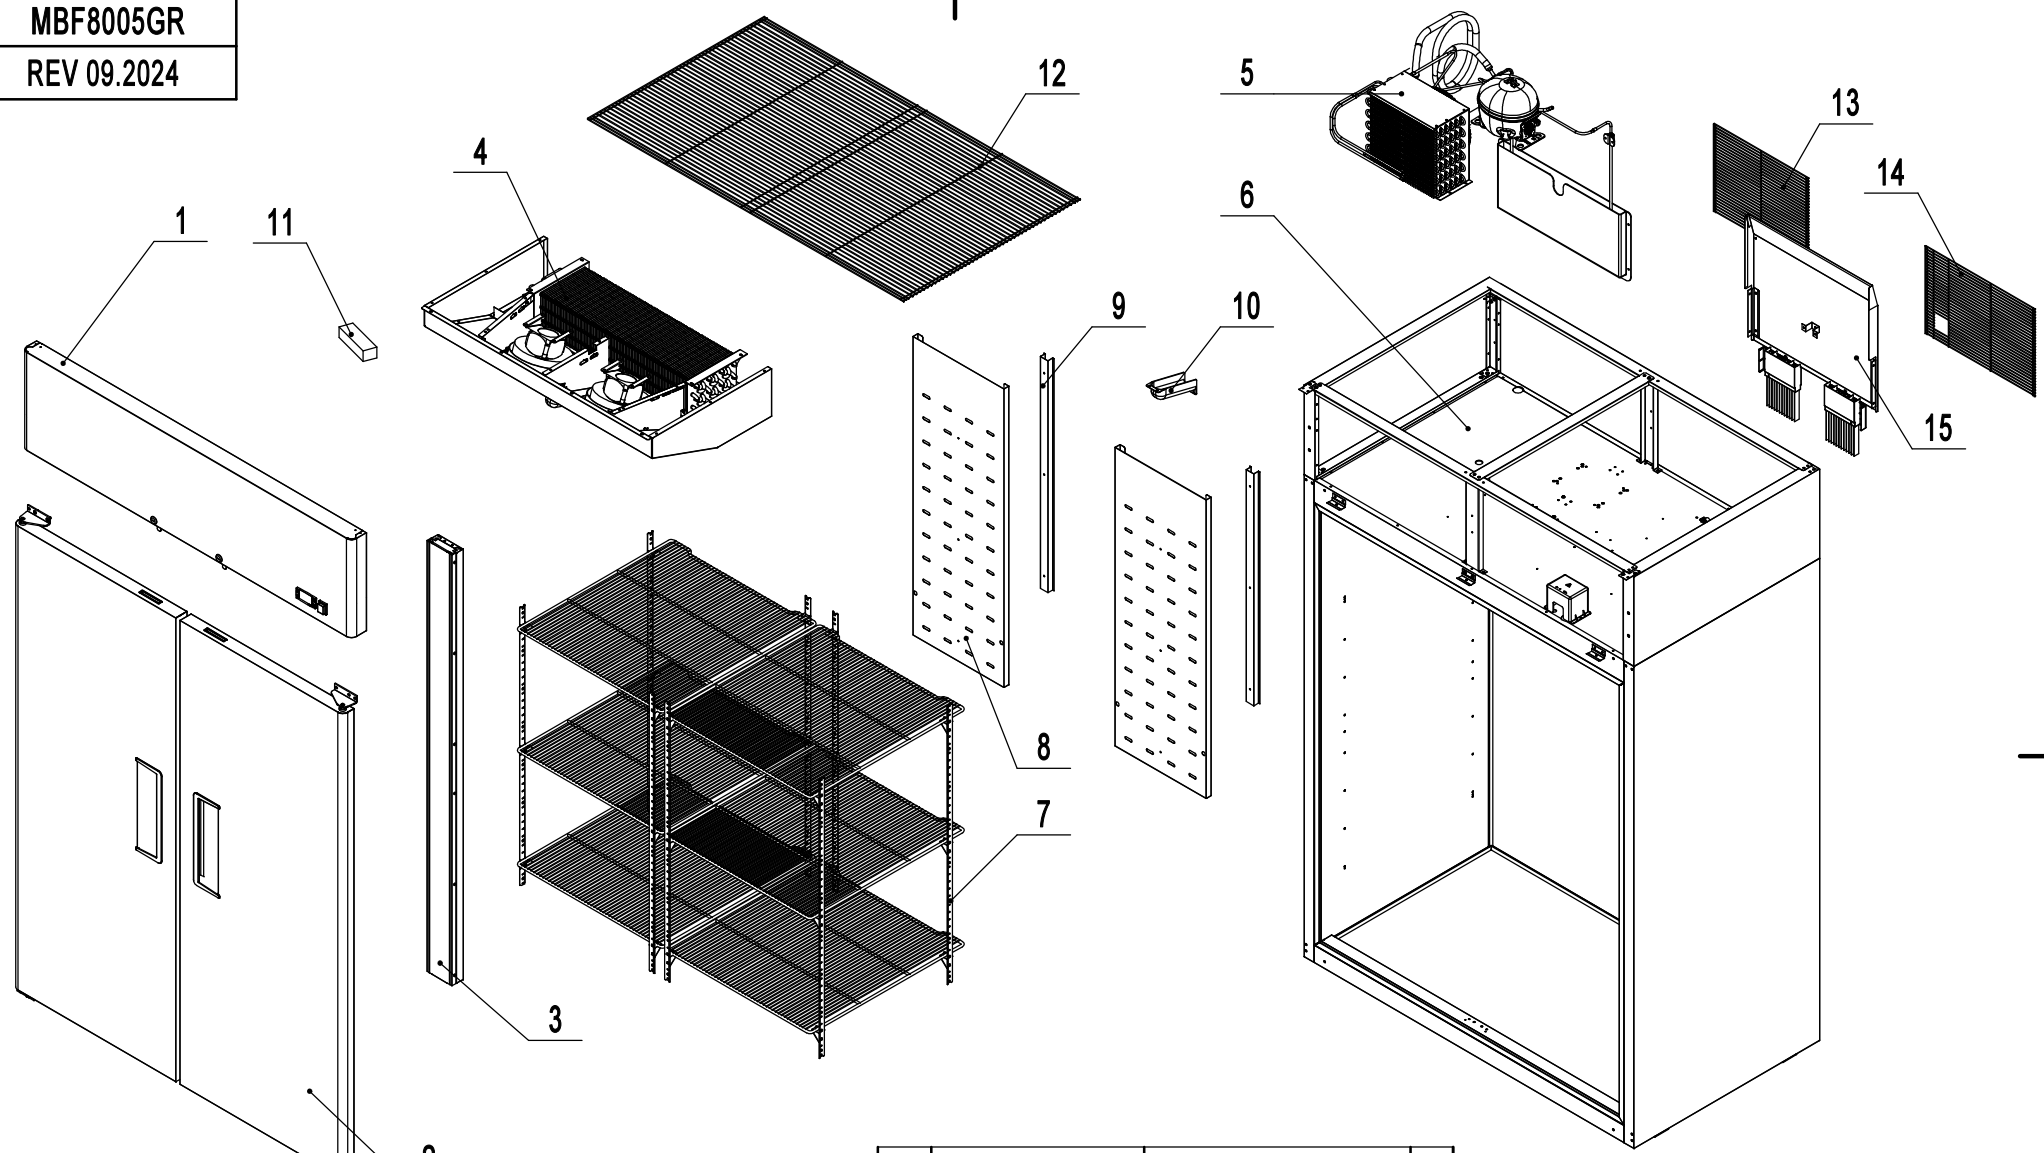

MBF8005GR

REV 09.2024

A

B

C

D

17	B0604413	4" M14 Stem Caster W/ Brake	2
16	B0604421	4" M14 Stem Caster W/O Brake	2
15	8001GR-WEA	Water Evaporation Assembly	1
14	W0402618-1	Left(with wire hole) Top Back Barrier	1
13	W0402618-2	Right(with wire hole) Top Back Barrier	1
12	W0402665	Top Barrier	1
11	W0399115	Power Supply/Transformer	1
10	W0409081	Drain Pipe Cover	1
9	80011041	Air Deflector Bracket	2
8	80021040	Air Deflector	2