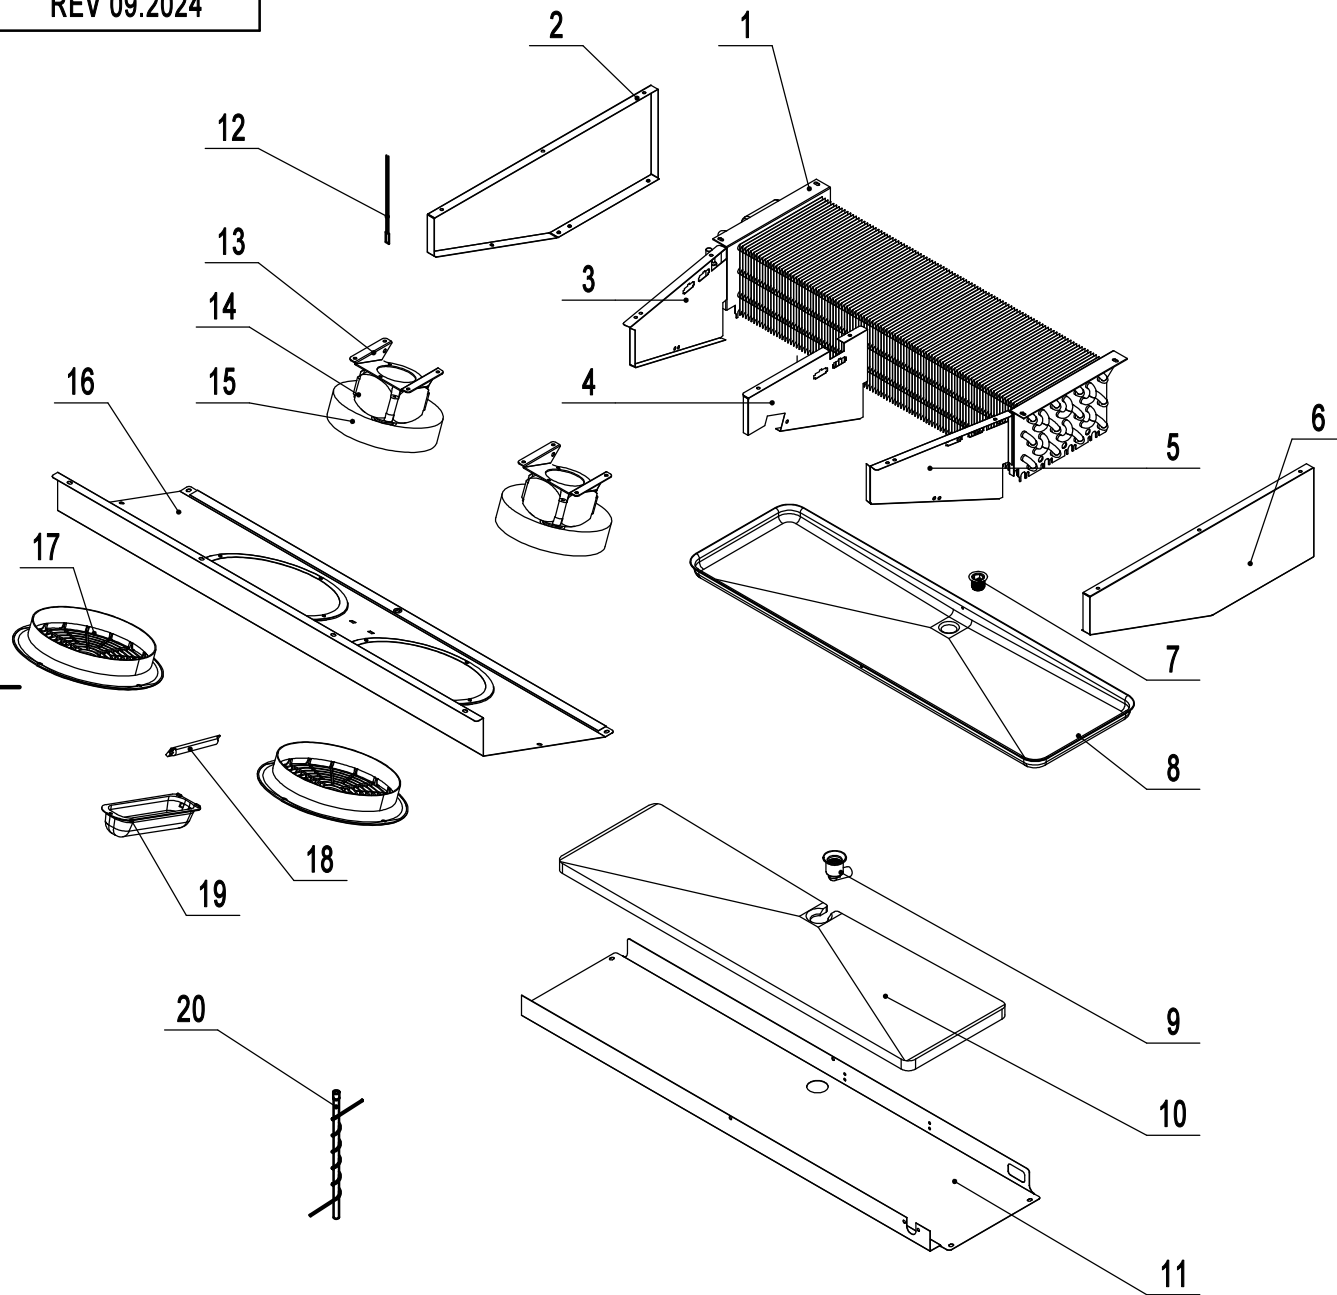

8005GR-EA

REV 09.2024

20	W0210415	Suction Tube B	1
19	W0409863	Light Cover	1
18	W0304086	LED Light	1
17	W0409080	Evap Fan Shroud	2
16	8114120201	Evap Front Cover	1
15	W0301059	Evap Fan Blade	2
14	W0301904	Evap Fan Motor	2
13	80021501	Evap Fan Bracket	2
12	W0302316	Room Temp White Probe	1
11	8114120101	Drain Pan Cover	1
10	W0803012	Drain Pan Foam	1
9	W0409858	Evap Drain Pan Connector Elbow	1
8	80022003	Evap Drain Pan	1
7	W0409859	Evap Drain Pan Screw Connector	1
6	80021207	Evap Right Baffle	1
5	80021204	Right Evap Air Baffle	1
4	80021205	Middle Evap Air Baffle	1
3	80021203	Left Evap Air Baffle	1
2	80021206	Left Evap Baffle	1
1	W0202118	Evaporator	1
No.	Part #	Part Name	Qty