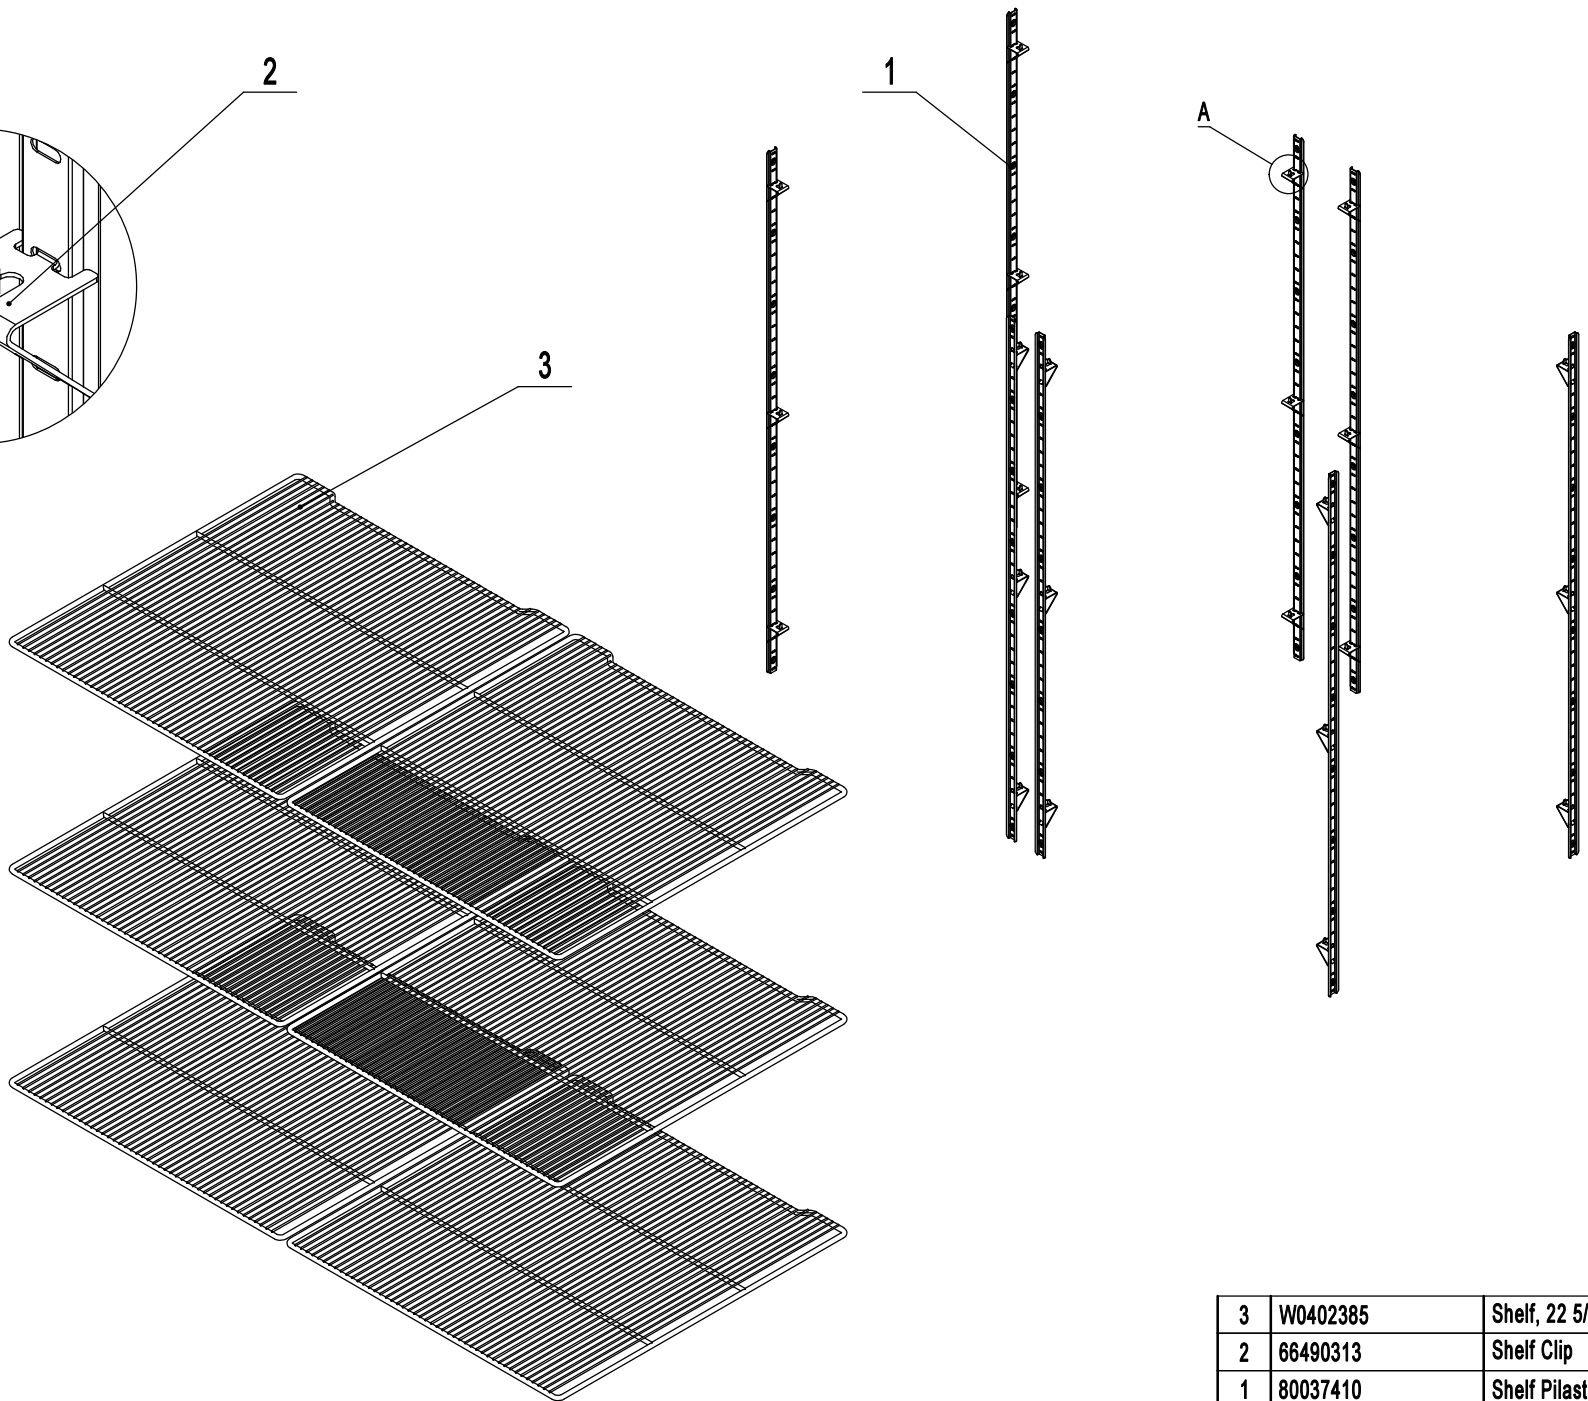

8005GR-CA

REV 09.2024

7	W04102045	Left&Right Frame Cover	2
6	W04102056	Top&Bottom Frame Cover	2
5	80021825	Top Middle Reatiner Rack	2
4	80021827	Top Short Reatiner Rack	1
3	80021826	Top Long Reatiner Rack	2
2	80011810	Side Panel Frame	4
1	80010935-430	Top Side Panel	2
No.	Part #	Part Name	Qty

8005GR-SA

REV 09.2024

3	W0402385	Shelf, 22 5/8 x 24 1/2	6
2	66490313	Shelf Clip	24
1	80037410	Shelf Pilaster	8
No.	Part #	Part Name	Qty