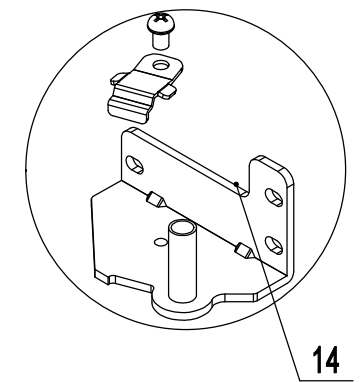

B

A

8005GR-TPA

REV 09.2024

7	80021404	Top Panel Corner Brace	2
6	W0308019	Green Power Switch	1
5	W0302303	Controller Cover	1
4	W0302163	Digital Controller	1
3	W0604007	Lock & Key	2
2	W0308012	White Door Switch	2
1	81141445-430	Top Panel	1
No.	Part #	Part Name	Qty

8005GR-DA

REV 09.2024

A

B

C

D

15	W0604921	Door Spring Bar	2
14	W0604037	Bottom Right Hinge	1
13	B0507015	M6x8 SS Screw	2
12	W0604038	Stopper Hinge	2
11	W0604036	Bottom Left Hinge	1
10	W0604033	Top Right Hinge	1
9	W0404515	Door Gasket	2
8	80020201	Right Door	1
7	W0604030	Door Stopper(Right)	1
6	W0409843	Bottom Hinge Sleeve	2
5	W0604031	Left Door Stopper	1
4	80020202	Left Door	1
3	W0409842	Top Hinge Sleeve	2
2	B0502207	M5x12 SS Screw	12
1	W0604032	Top Left Hinge	1
No.	Part #	Part Name	Qty