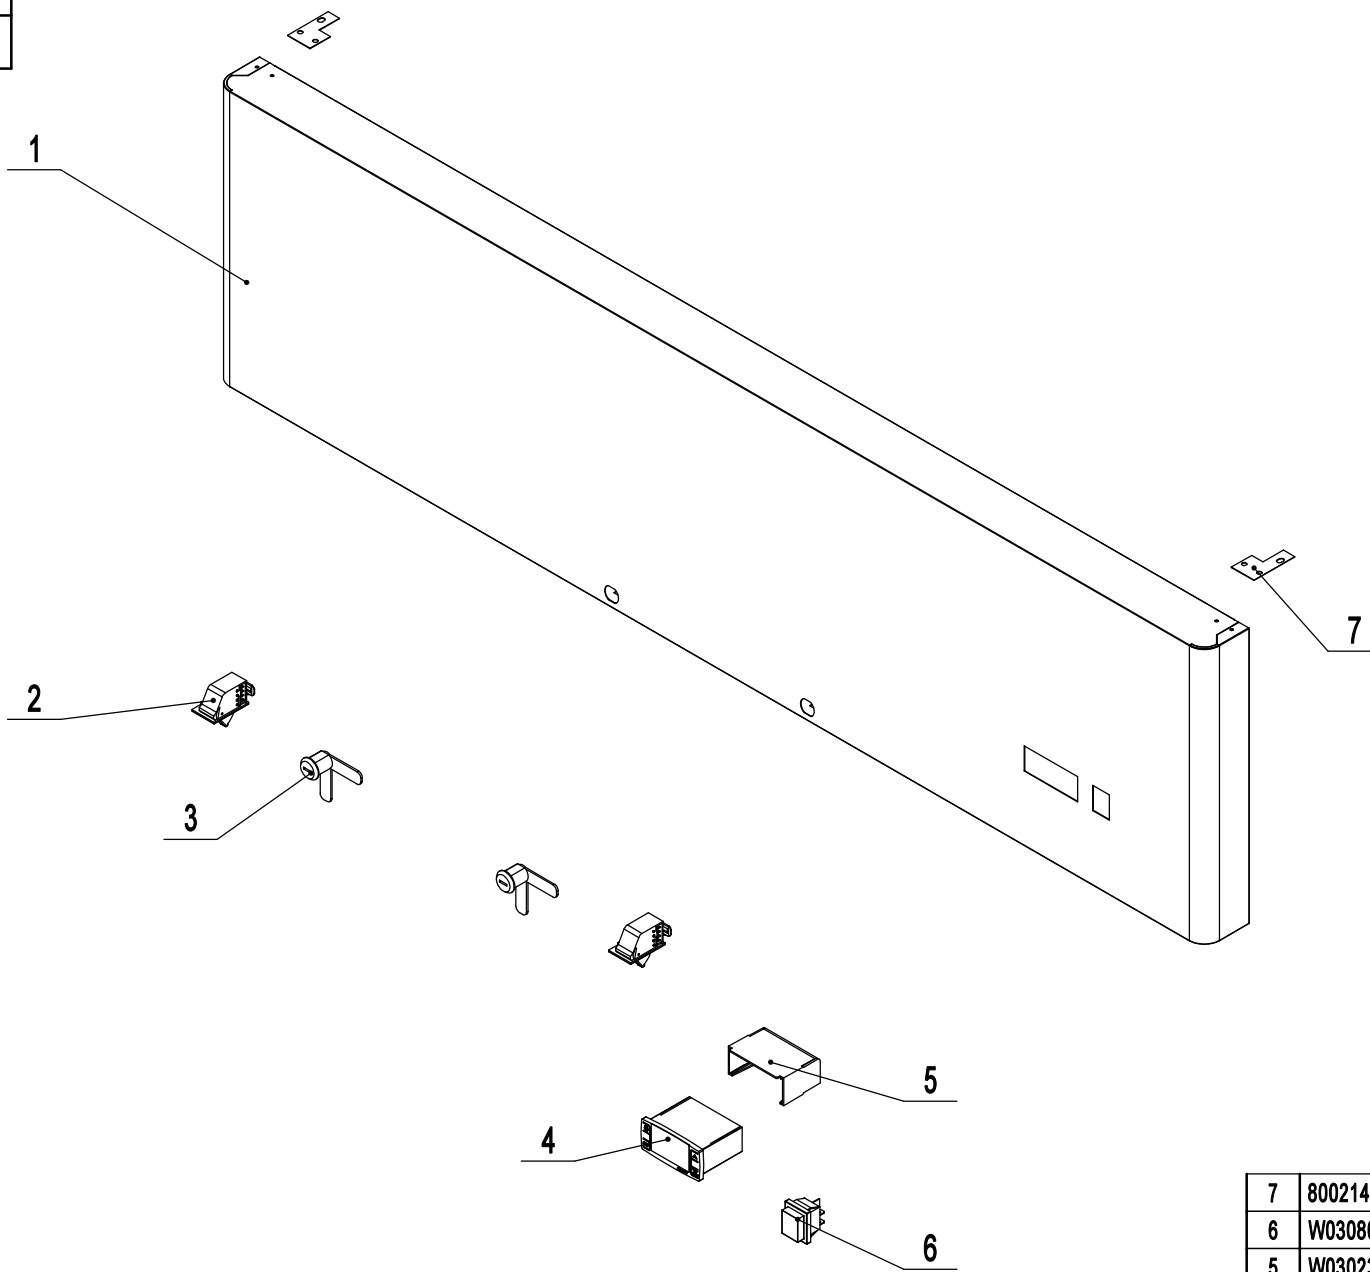

B

A

8005GR-TPA

REV 09.2024

7	80021404	Top Panel Corner Brace	2
6	W0308019	Green Power Switch	1
5	W0302303	Controller Cover	1
4	W0302163	Digital Controller	1
3	W0604007	Lock & Key	2
2	W0308012	White Door Switch	2
1	81141445-430	Top Panel	1
No.	Part #	Part Name	Qty

8005GR-DA

REV 09.2024

A

B

C

D

15	W0604921	Door Spring Bar	2
14	W0604037	Bottom Right Hinge	1
13	B0507015	M6x8 SS Screw	2
12	W0604038	Stopper Hinge	2
11	W0604036	Bottom Left Hinge	1
10	W0604033	Top Right Hinge	1
9	W0404515	Door Gasket	2
8	80020201	Right Door	1
7	W0604030	Door Stopper(Right)	1
6	W0409843	Bottom Hinge Sleeve	2
5	W0604031	Left Door Stopper	1
4	80020202	Left Door	1
3	W0409842	Top Hinge Sleeve	2
2	B0502207	M5x12 SS Screw	12
1	W0604032	Top Left Hinge	1
No.	Part #	Part Name	Qty