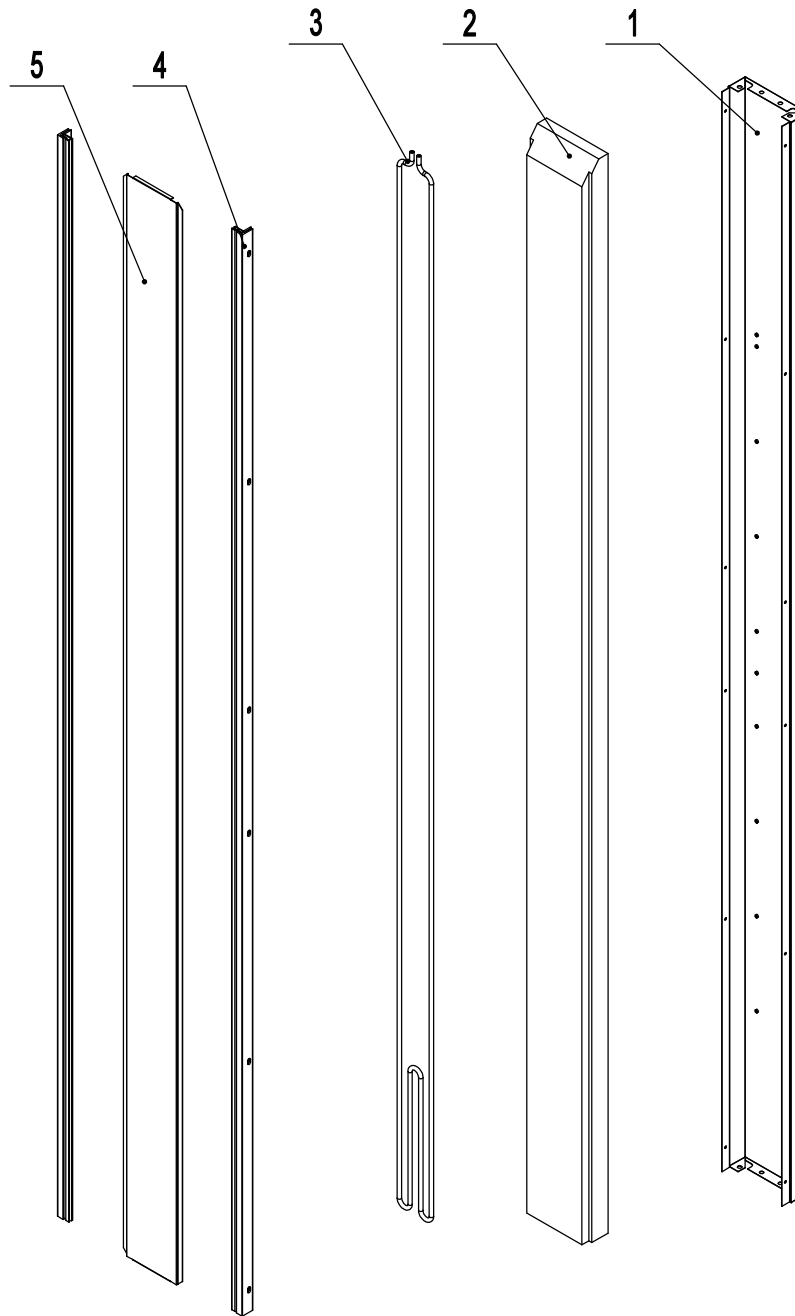

8005GR-MA

REV 09.2024

5	80021102	Mullion Front Cover	1
4	W04101990	Mullion Plastic Connector	2
3	W0210287	Mullion Heater Pipe	1
2	W0499088	Mullion Foam	1
1	80031110-430	Mullion Back Cover	1
No.	Part #	Part Name	Qty