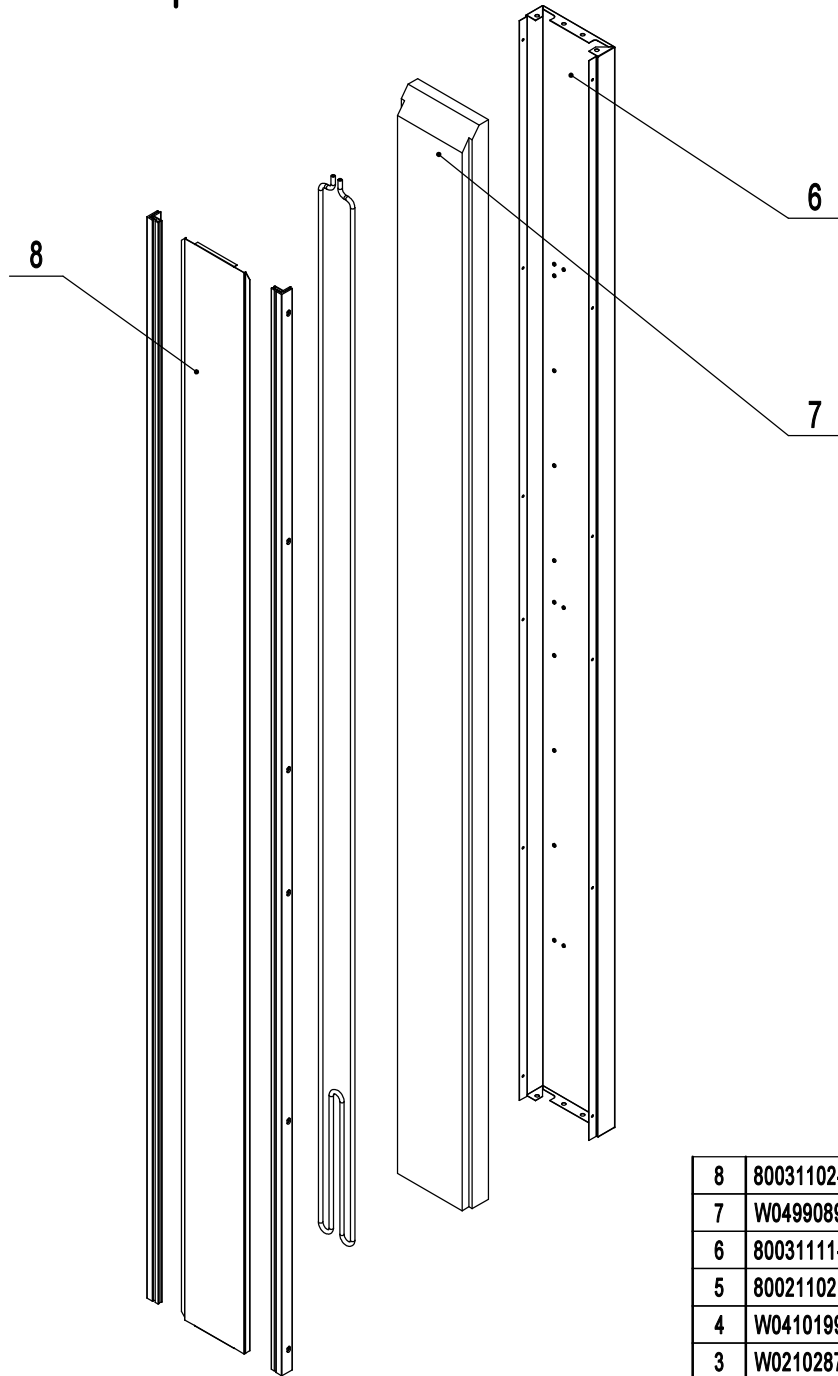

8006GR-MA

REV 09.2024

8	80031102-430	Mullion Front Cover	1
7	W0499089	Mullion Foam	1
6	80031111-430	Mullion Back Cover	1
5	80021102	Mullion Front Cover	1
4	W04101990	Mullion Plastic Connector	4
3	W0210287	Mullion Heater Pipe	2
2	W0499088	Mullion Foam	1
1	80031110-430	Mullion Back Cover	1
No.	Part #	Part Name	Qty