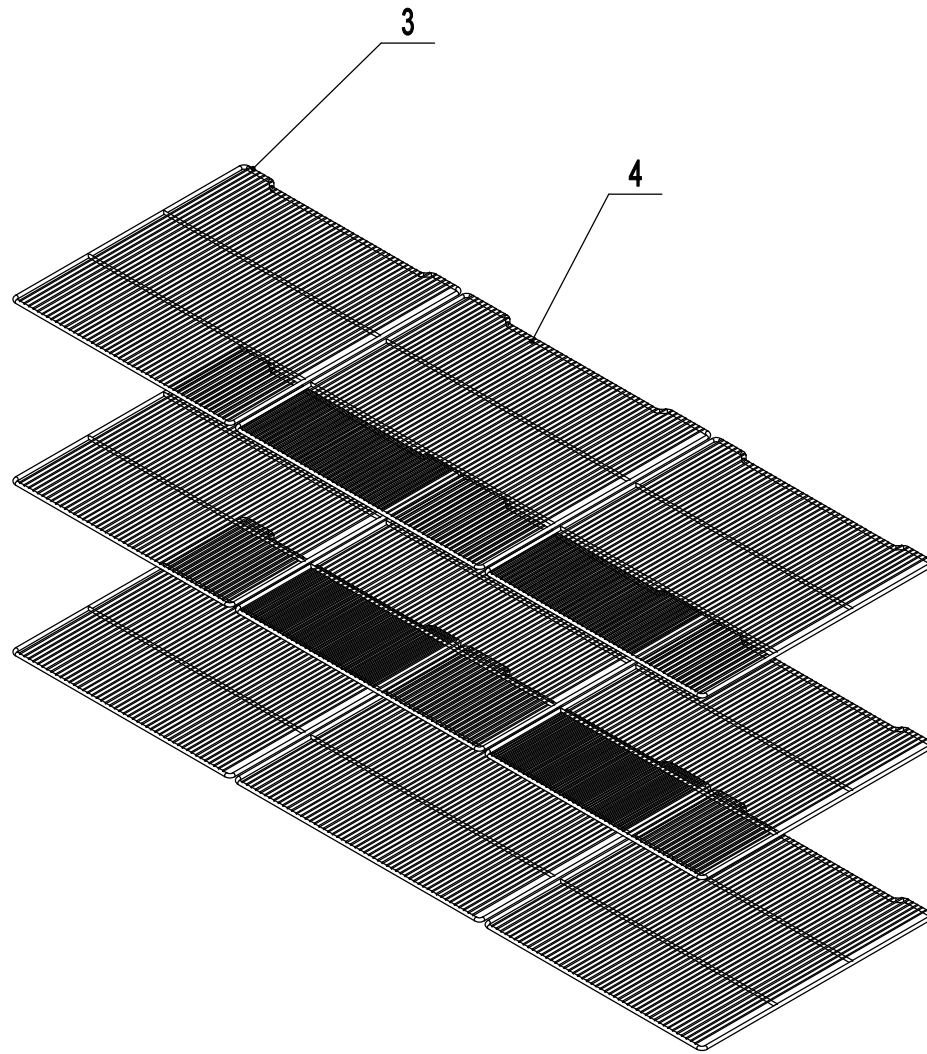

8006GR-SA

REV 09.2024

4	W0402386	Middle Shelf	3
3	W0402385	Shelf, 22 5/8 x 24 1/2	6
2	66490313	Shelf Clip	36
1	80037410	Shelf Pilaster	12
No.	Part#	Part Name	Qty

8006GR-CA

REV 09.2024

8	W0410480	Bottom Frame Cover	1
7	W0410481	Left-Right Frame Cover	2
6	W0410477	Top Frame Cover	1
5	80021825	Top Middle Reatiner Rack	2
4	80021827	Top Short Reatiner Rack	2