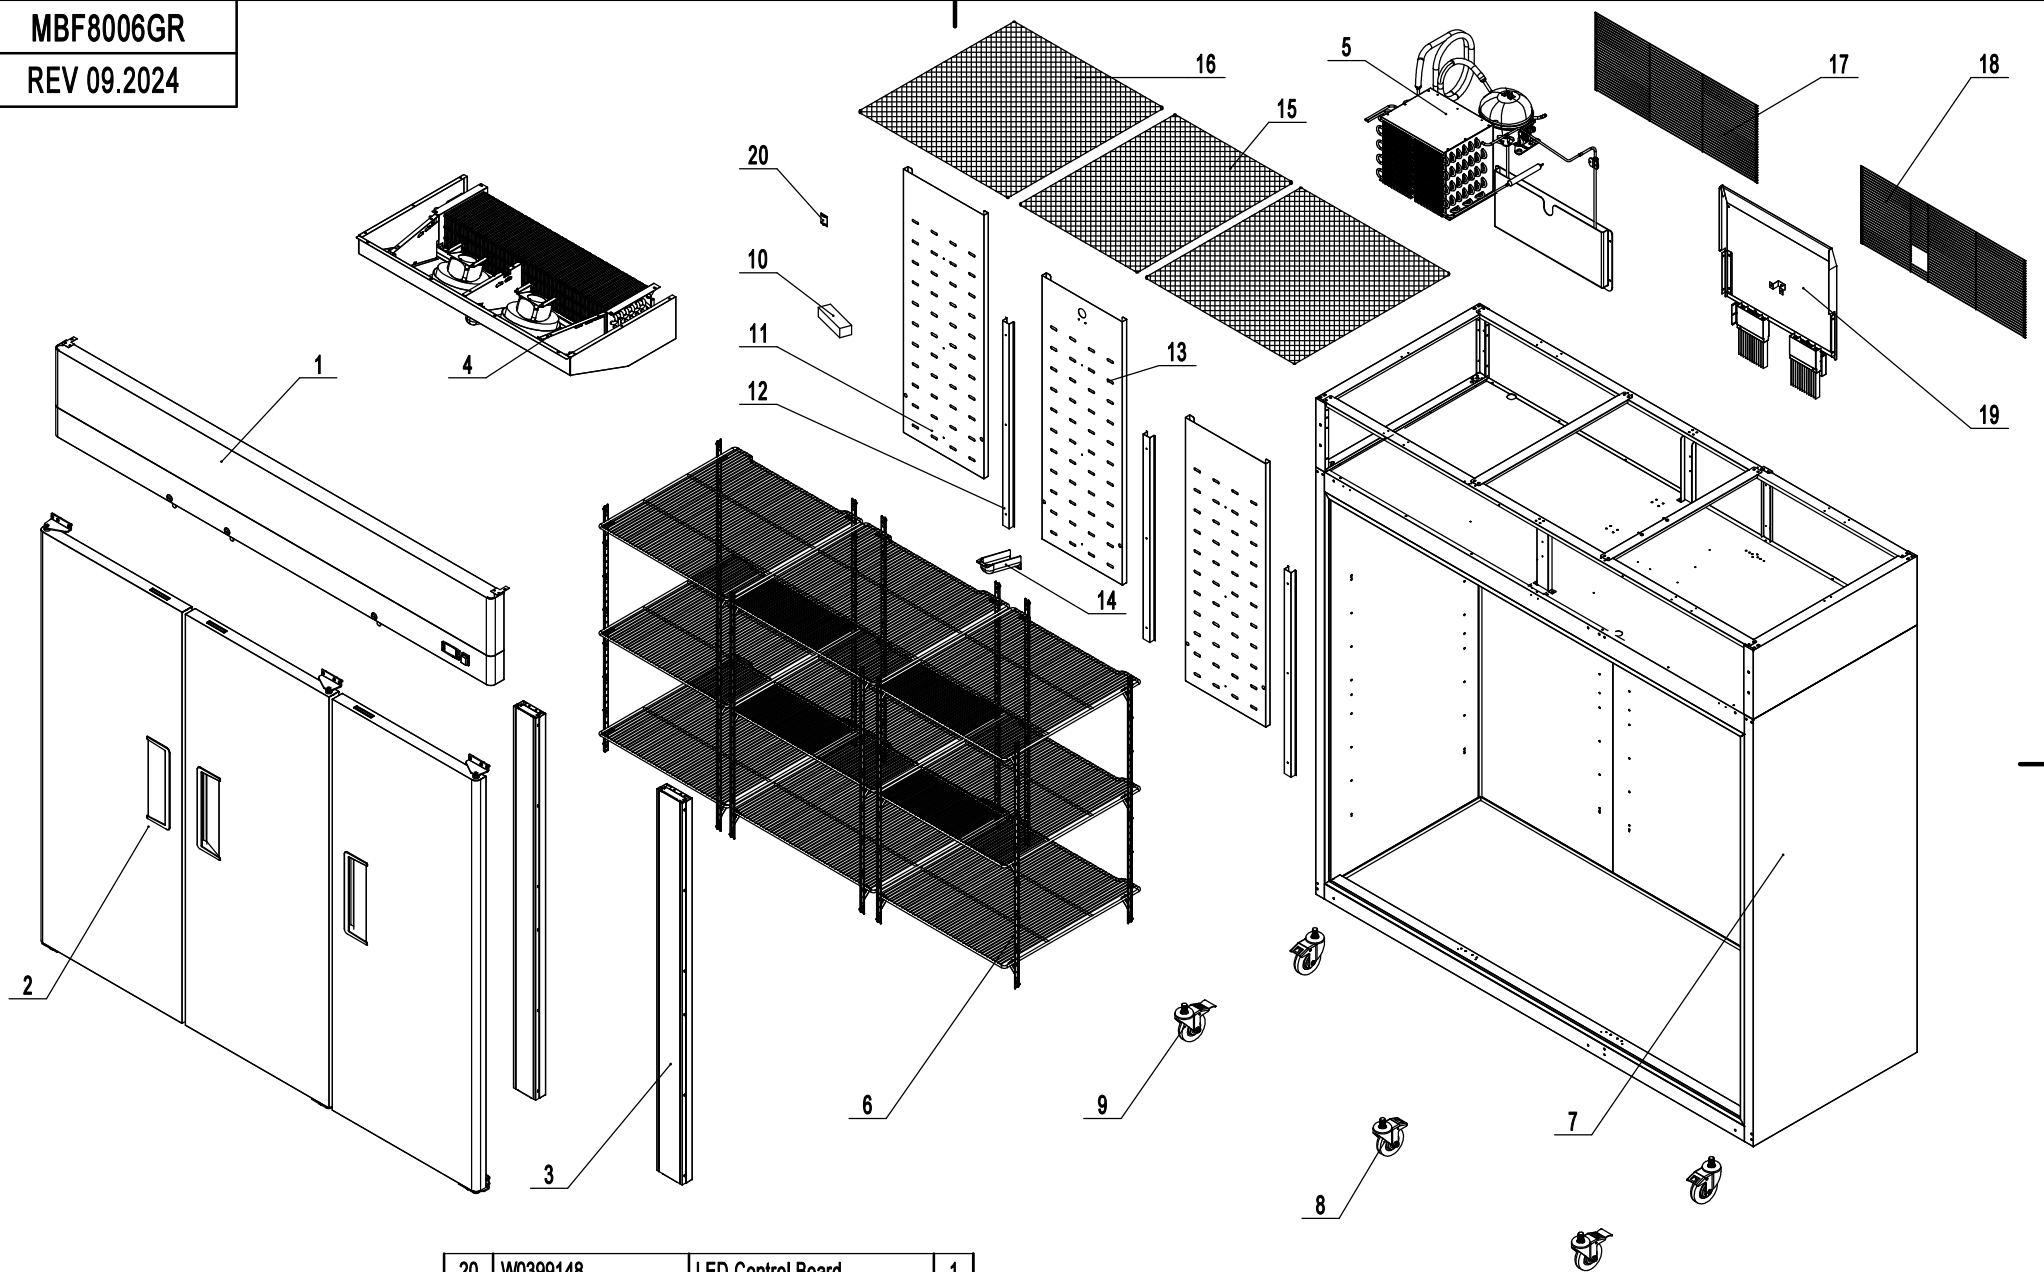

MBF8006GR

REV 09.2024

A

B

C

D

20	W0399148	LED Control Board	1
19	8001GR-WEA	Water Evaporation Assembly	1
18	W0402666-1	Left Top Back Barrier	1
17	W0402666-2	Right Top Back Barrier	1
16	W0402664	Top Barrier	2
15	W0402733	Middle Top Barrier	1
14	W0409081	Drain Pipe Cover	1
13	80011042-430	Air Deflector	1