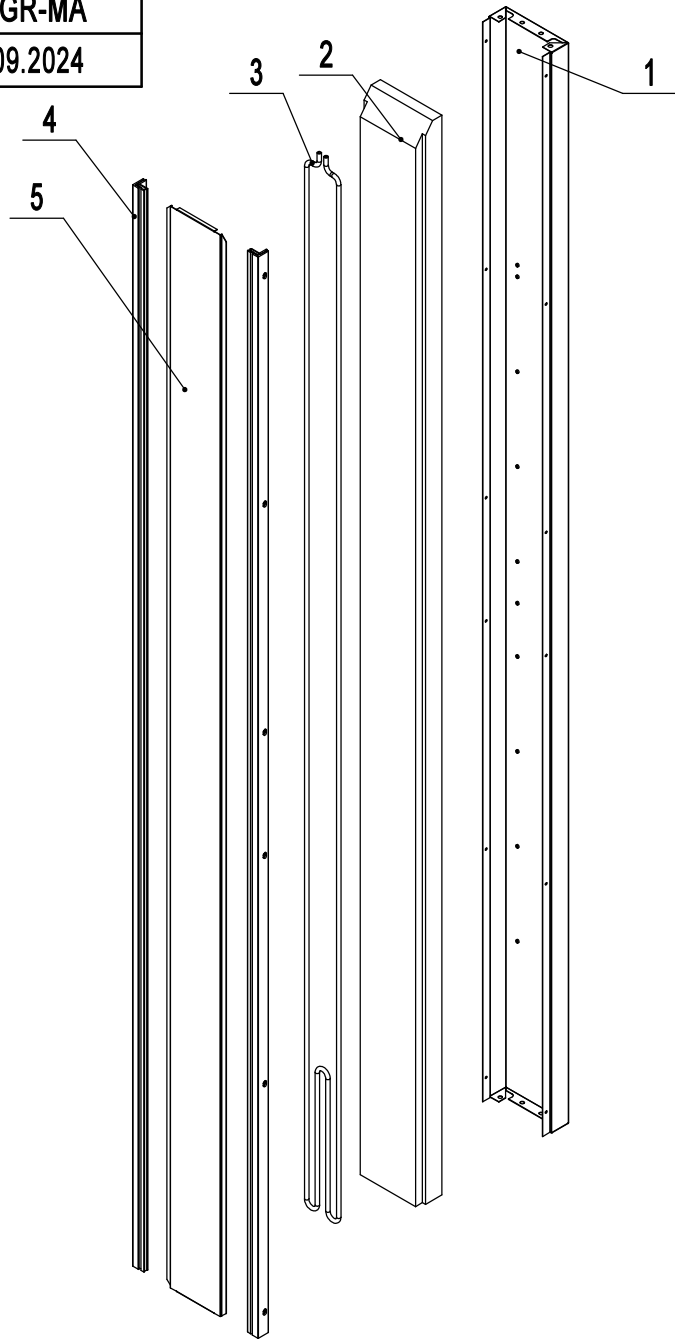

8006GR-MA

REV 09.2024

8	80031102-430	Mullion Front Cover	1
7	W0499089	Mullion Foam	1
6	80031111-430	Mullion Back Cover	1
5	80021102	Mullion Front Cover	1
4	W04101990	Mullion Plastic Connector	4
3	W0210287	Mullion Heater Pipe	2
2	W0499088	Mullion Foam	1
1	80031110-430	Mullion Back Cover	1
No.	Part #	Part Name	Qty