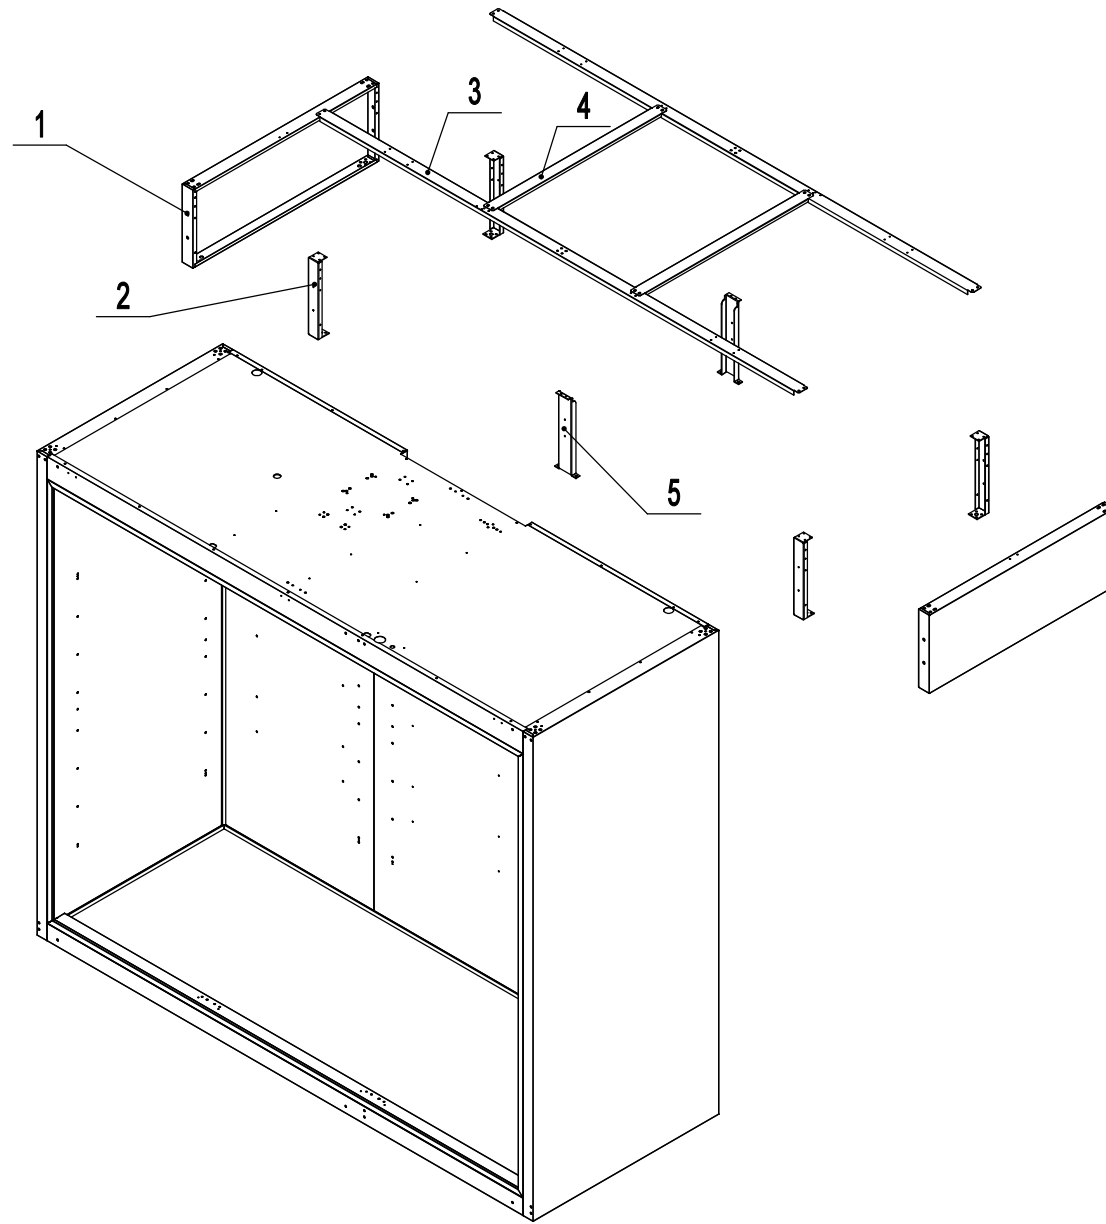

8006GR-SA

REV 09.2024

4	W0402386	Middle Shelf	3
3	W0402385	Shelf, 22 5/8 x 24 1/2	6
2	66490313	Shelf Clip	36
1	80037410	Shelf Pilaster	12
No.	Part#	Part Name	Qty

8006GR-CA

REV 09.2024

8	W0410480	Bottom Frame Cover	1
7	W0410481	Left-Right Frame Cover	2
6	W0410477	Top Frame Cover	1
5	80021825	Top Middle Reatiner Rack	2
4	80021827	Top Short Reatiner Rack	2