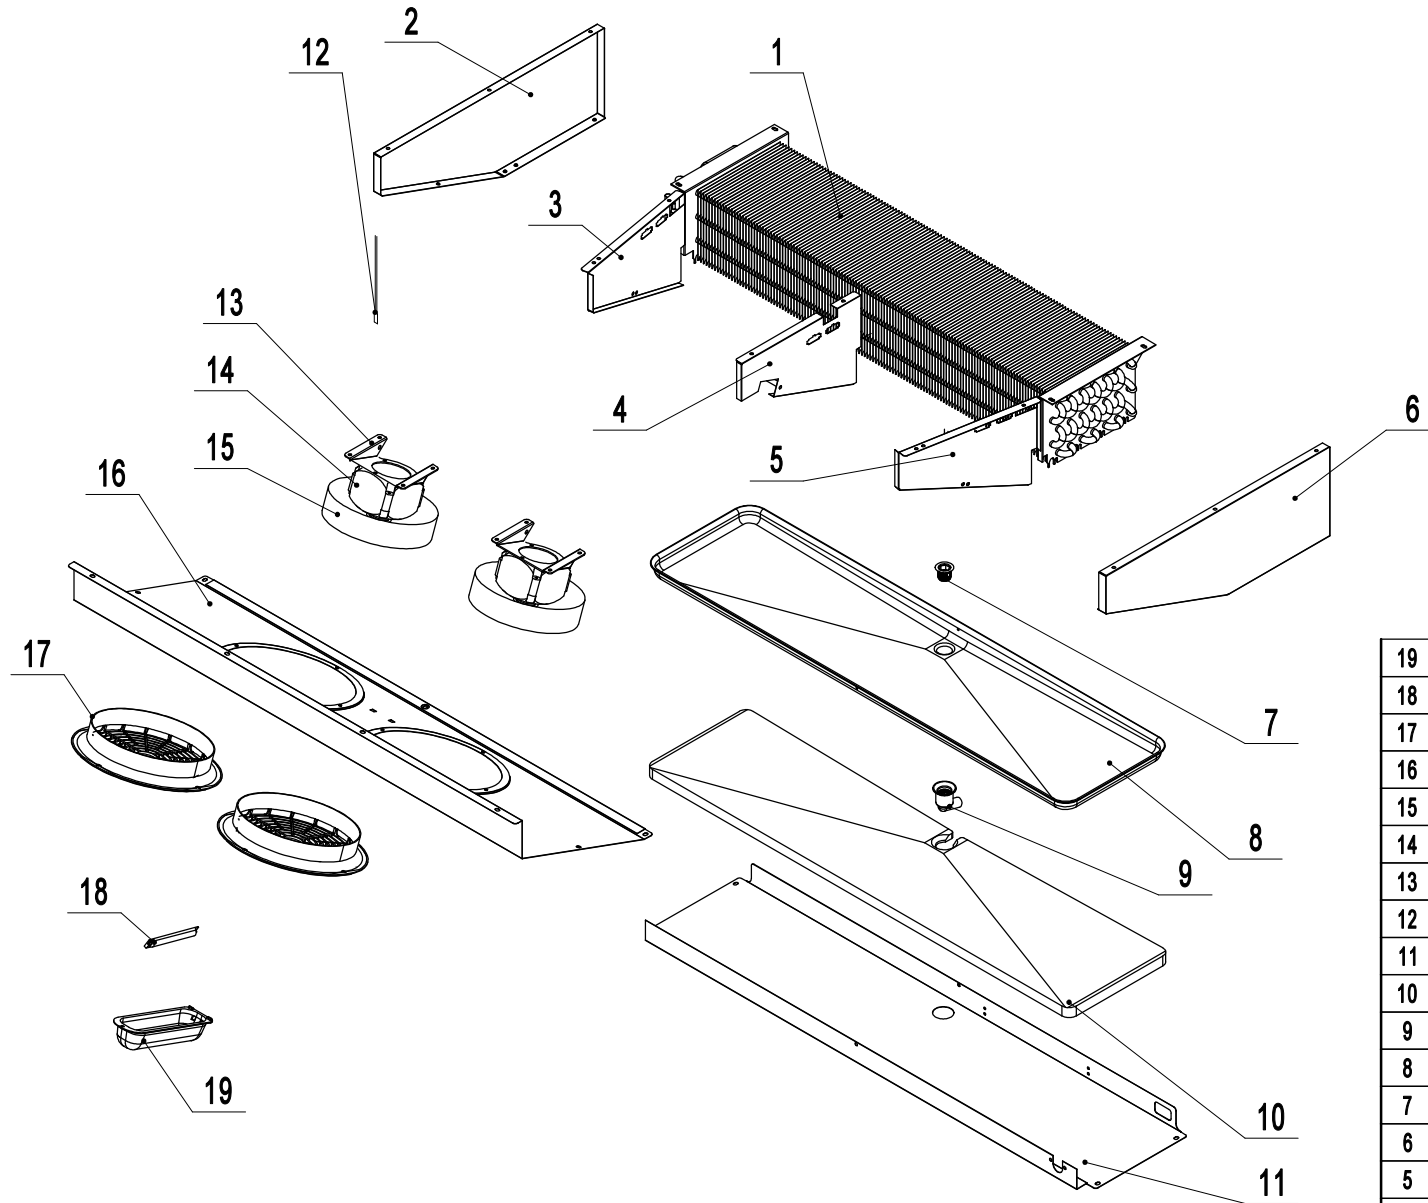

8006GR-EA

REV 09.2024

19	W0409863	Light Cover	1
18	W0304086	LED Light	1
17	W0409080	Evap Fan Shroud	2
16	80031203	Evap Front Cover	1
15	W0301059	Evap Fan Blade	2
14	W0301904	Evap Fan Motor	2
13	80021501	Evap Fan Bracket	2
12	W0302316	Room Temp White Probe	1
11	80031204	Drain Pan Cover	1
10	W0803013	Drain Pan Foam	1
9	W0409858	Evap Drain Pan Connector Elbow	1
8	80032001	Evap Drain Pan	1
7	W0409859	Evap Drain Pan Screw Connector	1
6	80021207	Evap Right Baffle	1
5	80021204	Right Evap Air Baffle	1
4	80021205	Middle Evap Air Baffle	1
3	80021203	Left Evap Air Baffle	1
2	80021206	Left Evap Baffle	1
1	W0202119	Evaporator	1
No.	Part #	Part Name	Qty