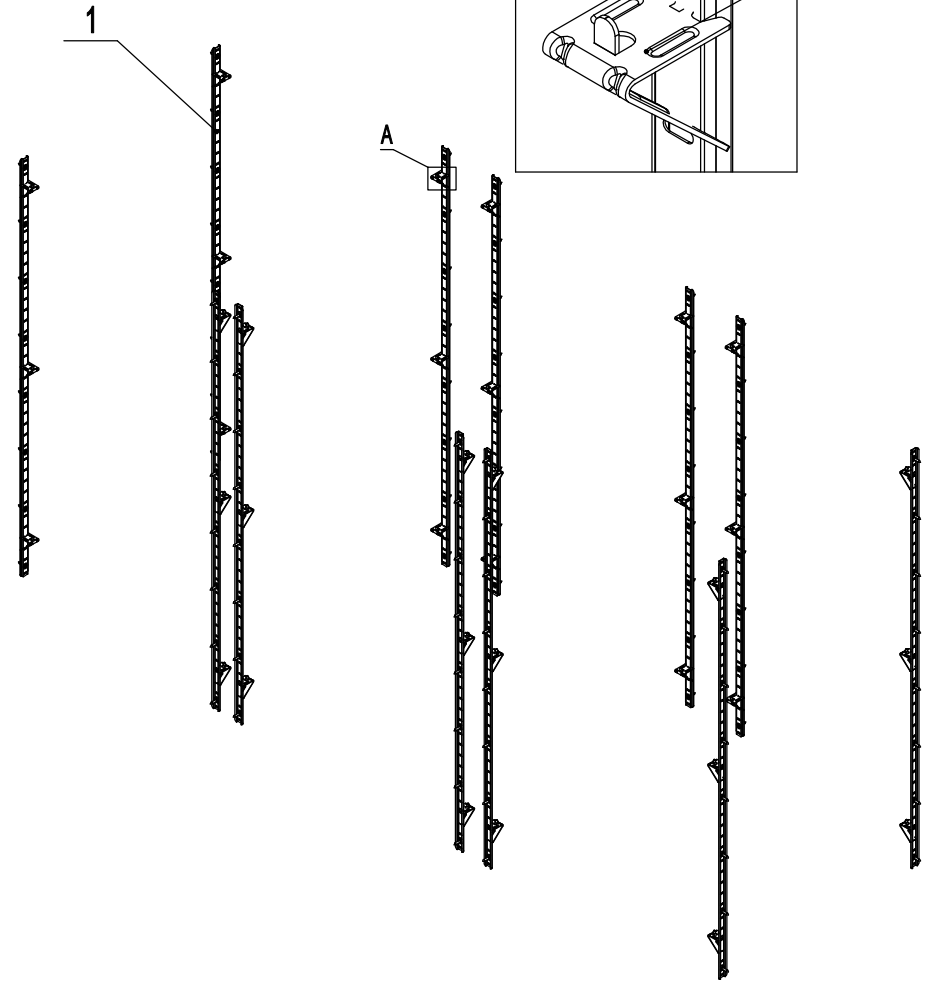

8006GR-SA

REV 09.2024

4	W0402386	Middle Shelf	3
3	W0402385	Shelf, 22 5/8 x 24 1/2	6
2	66490313	Shelf Clip	36
1	80037410	Shelf Pilaster	12
No.	Part#	Part Name	Qty

8006GR-CA

REV 09.2024

8	W0410480	Bottom Frame Cover	1
7	W0410481	Left-Right Frame Cover	2
6	W0410477	Top Frame Cover	1
5	80021825	Top Middle Reatiner Rack	2
4	80021827	Top Short Reatiner Rack	2