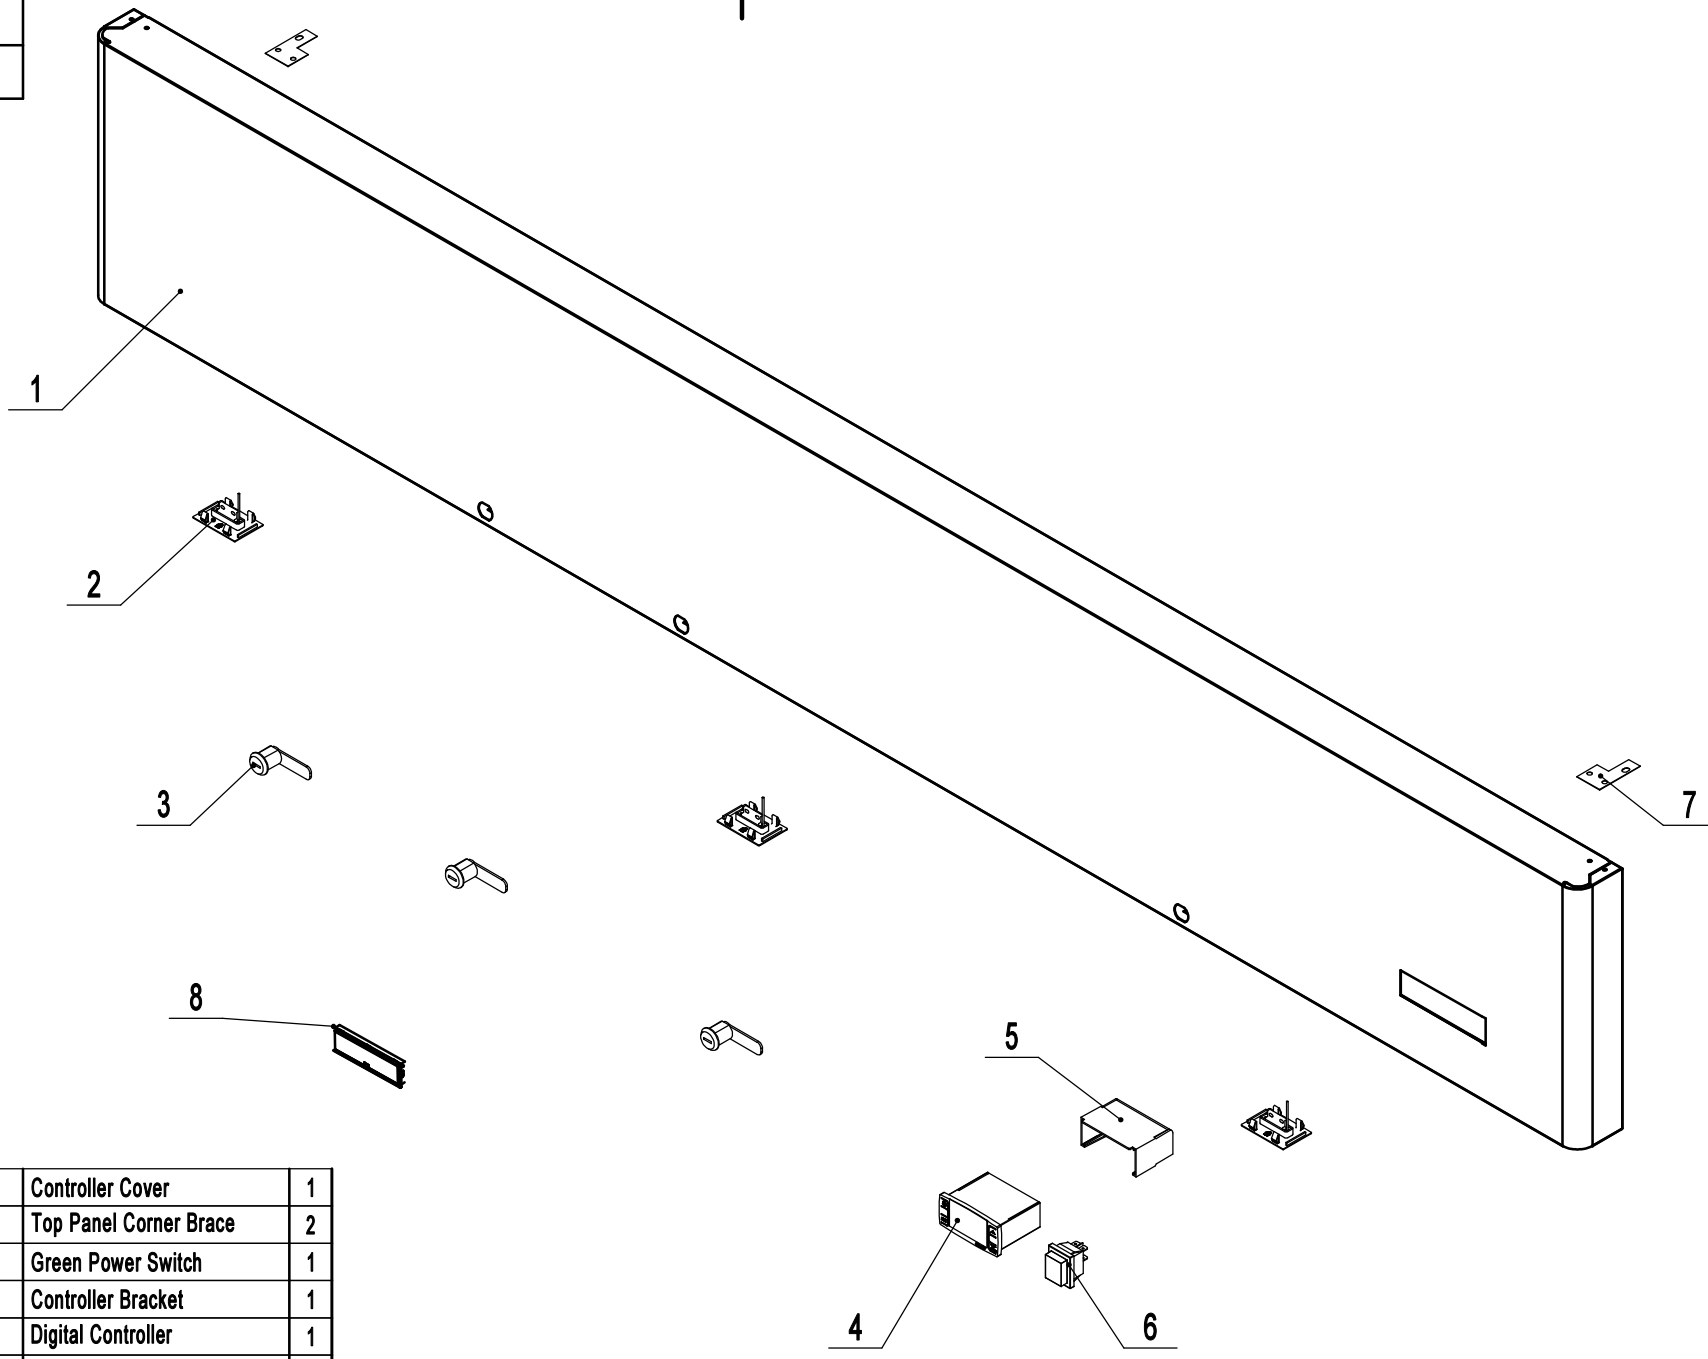

8006GR-MTPA

REV 09.2024

8	W0409887	Controller Cover	1
7	80021404	Top Panel Corner Brace	2
6	W0308019	Green Power Switch	1
5	W0302303	Controller Bracket	1
4	W0302186	Digital Controller	1
3	W0604007	Lock & Key	3
2	W0409161	Grey Panel Magnetic Switch	3
1	80031445-430	Top Front Panel	1
No.	Part #	Part Name	Qty