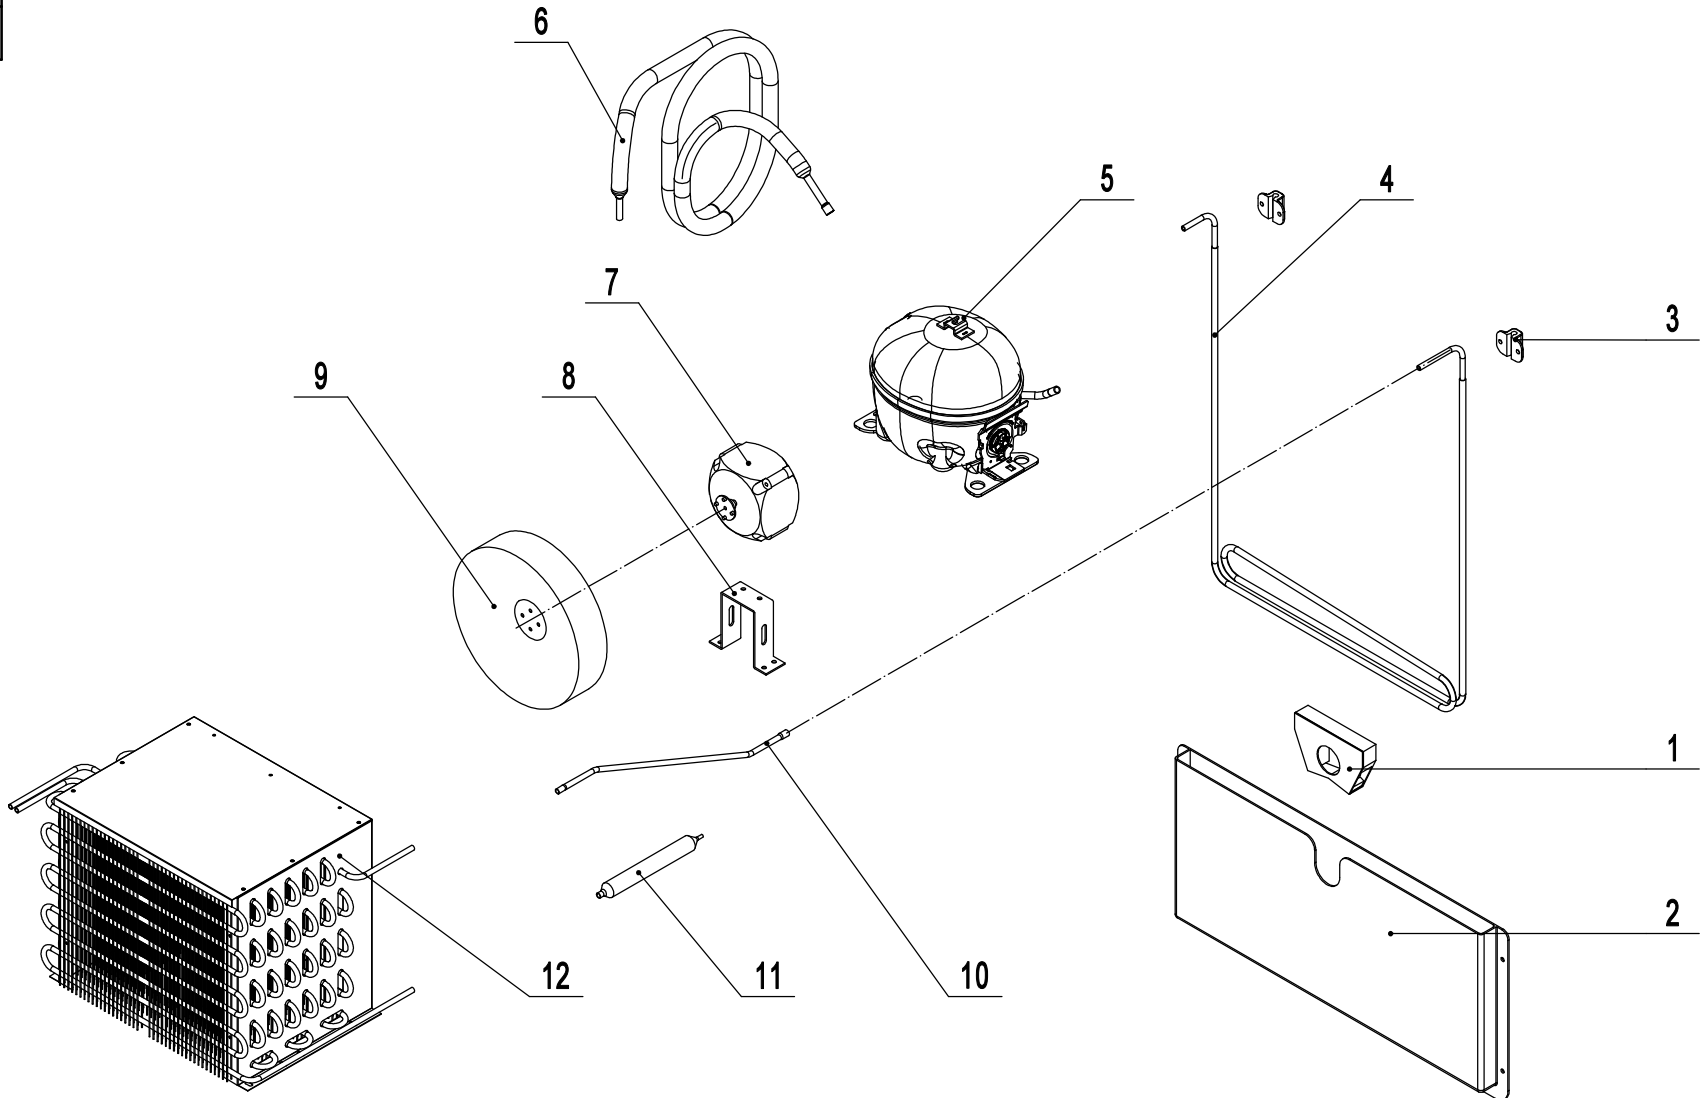

8006GR-CCA

REV 09.2024

12	W0203075	Condenser	1	5	W0201043	Compressor	1
11	W0204101	Filter Drier	1	4	W0210413	Discharge Tube	1
10	W0210602	Discharge Tube To Tee	1	3	W0413062	Discharge Tube Retainer Pad	2
9	W0301061	Condenser Fan Blade	1	2	W0409071	Condenser Drain Pan	1
8	80061601	Condenser Fan Bracket	1	1	W0409078	Air Pressure Relief Valve	1
7	W0301915	Condenser Fan Motor	1	No.	Part #	Part Name	Qty
6	W0210592	Suction Tube A	1