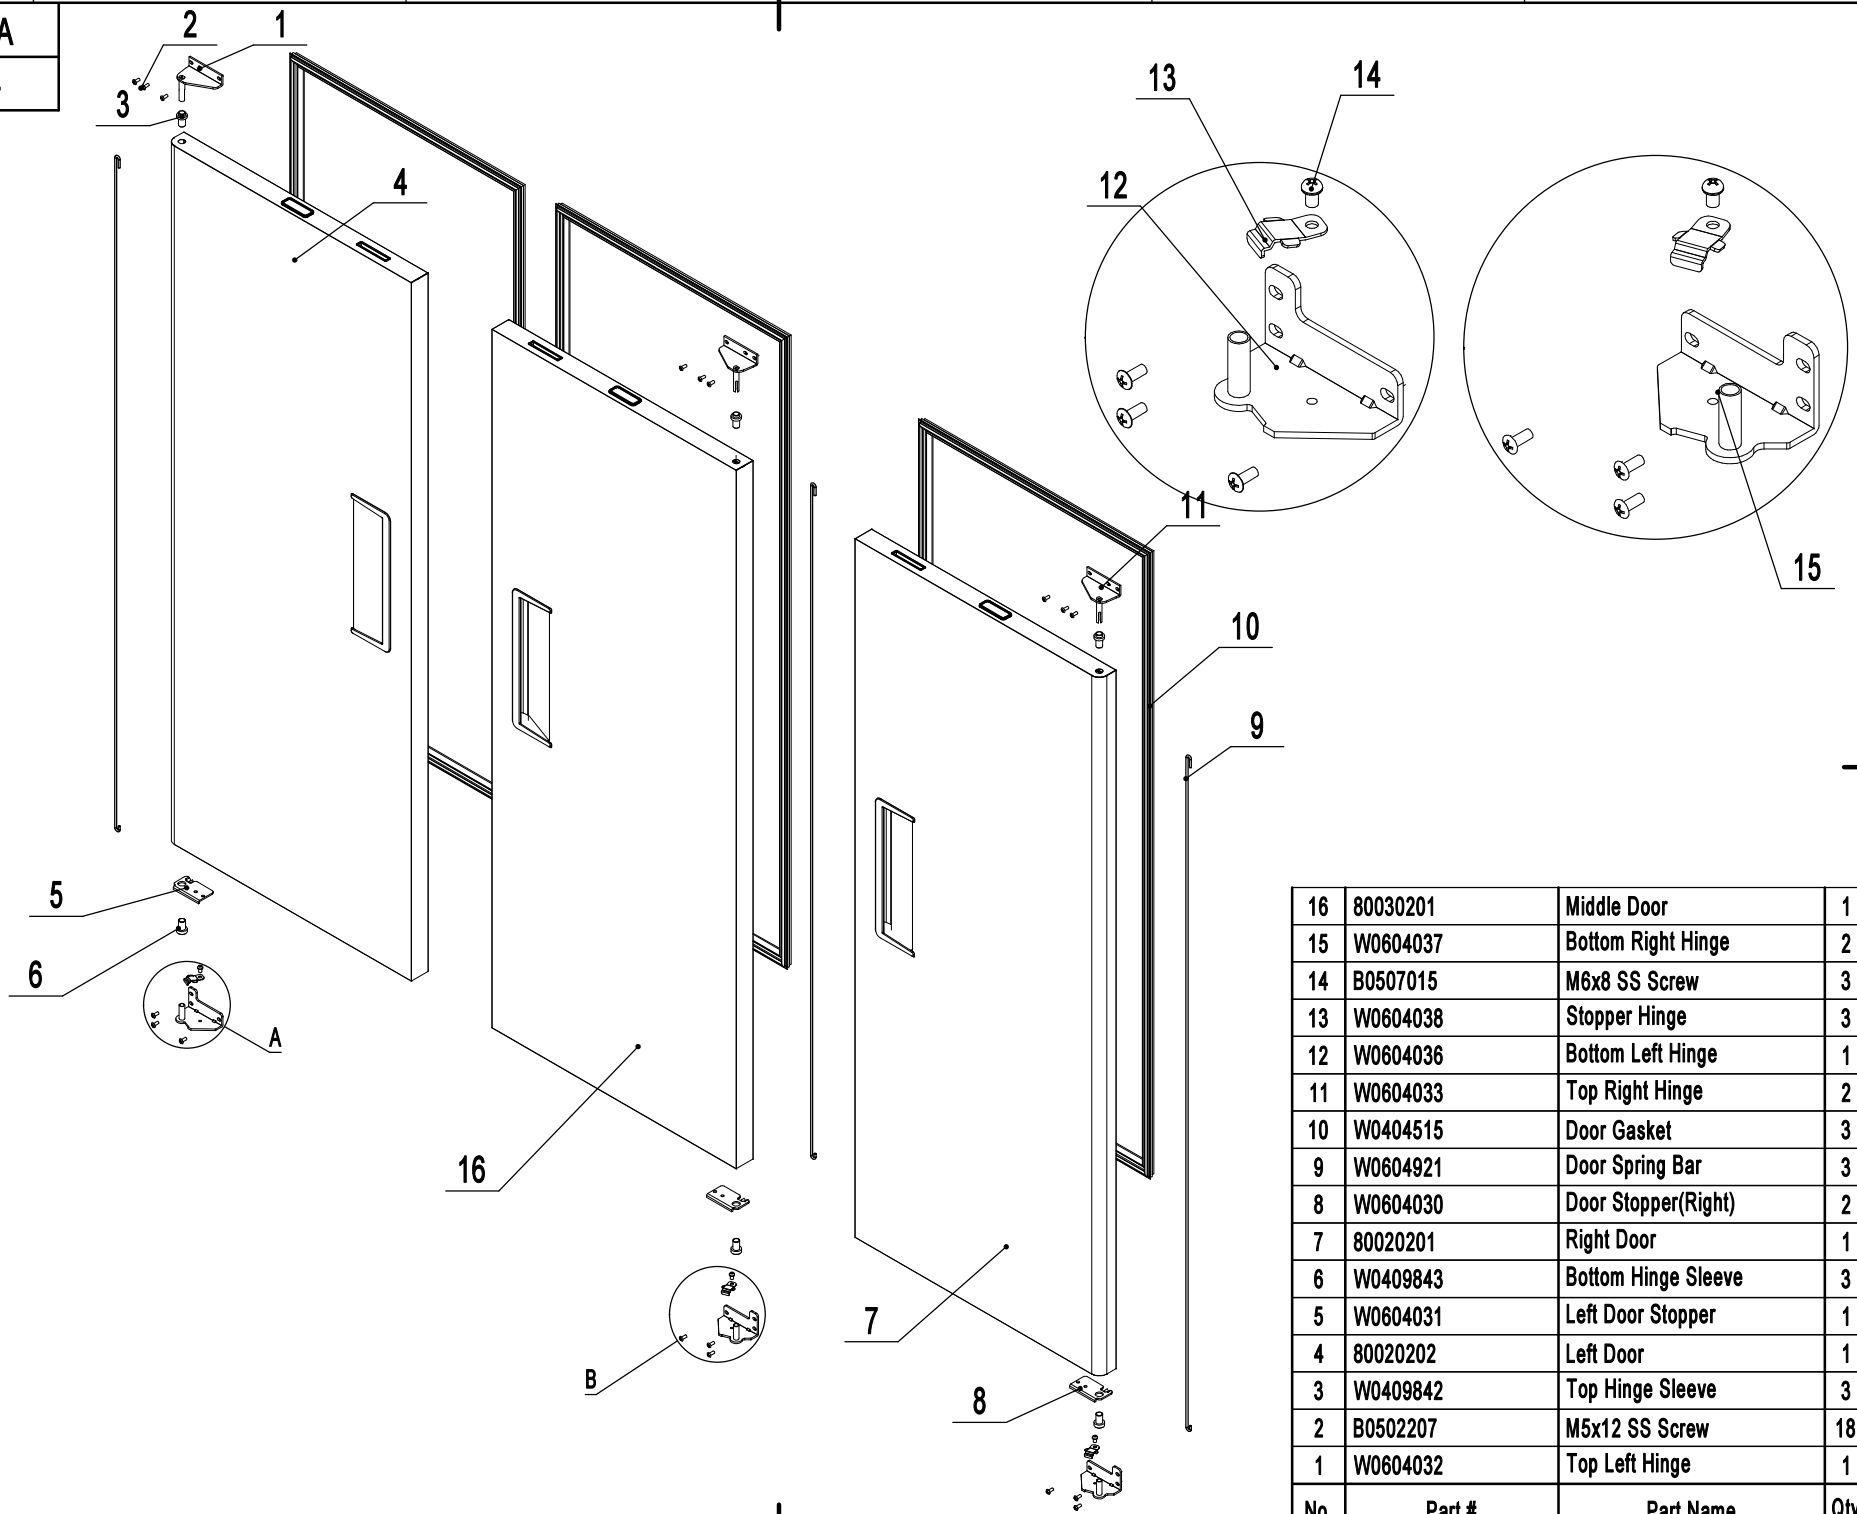

8006GR-MDA
REV 09.2024

16	80030201	Middle Door	1
15	W0604037	Bottom Right Hinge	2
14	B0507015	M6x8 SS Screw	3
13	W0604038	Stopper Hinge	3
12	W0604036	Bottom Left Hinge	1
11	W0604033	Top Right Hinge	2
10	W0404515	Door Gasket	3
9	W0604921	Door Spring Bar	3
8	W0604030	Door Stopper(Right)	2
7	80020201	Right Door	1
6	W0409843	Bottom Hinge Sleeve	3
5	W0604031	Left Door Stopper	1
4	80020202	Left Door	1
3	W0409842	Top Hinge Sleeve	3
2	B0502207	M5x12 SS Screw	18
1	W0604032	Top Left Hinge	1
No.	Part #	Part Name	Qty