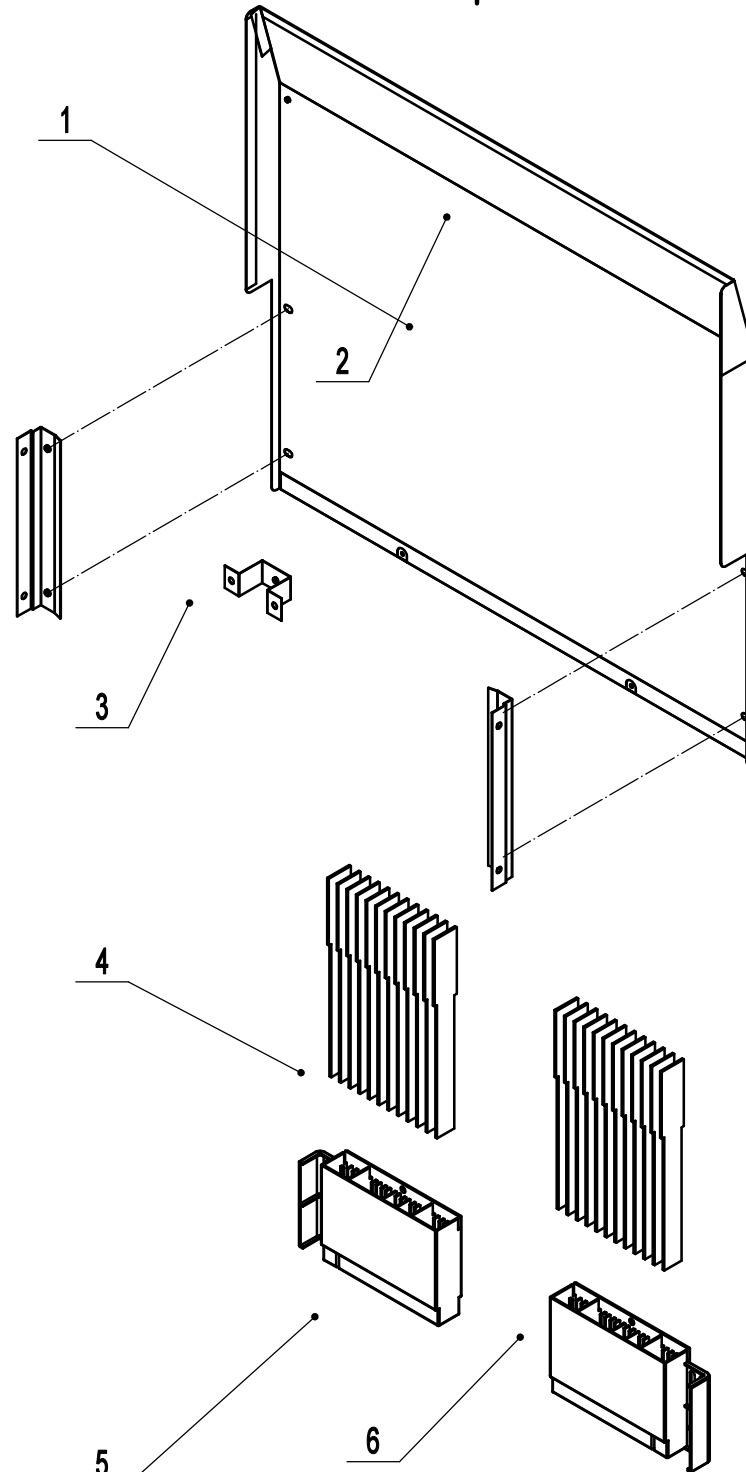

8008GR-WEA

REV 09.2024

6	W0409086	Left bracket for Absorbent paper	1
5	W0409087	Right bracket for Absorbent paper	1
4	W0499920	Absorbent paper	24
3	80011814	Middle fixing plate for Air deflector	1
2	80011813	Side fixing plate for Air deflector	2
1	80010941	Air deflector	1
No.	Part #	Part Name	Qty