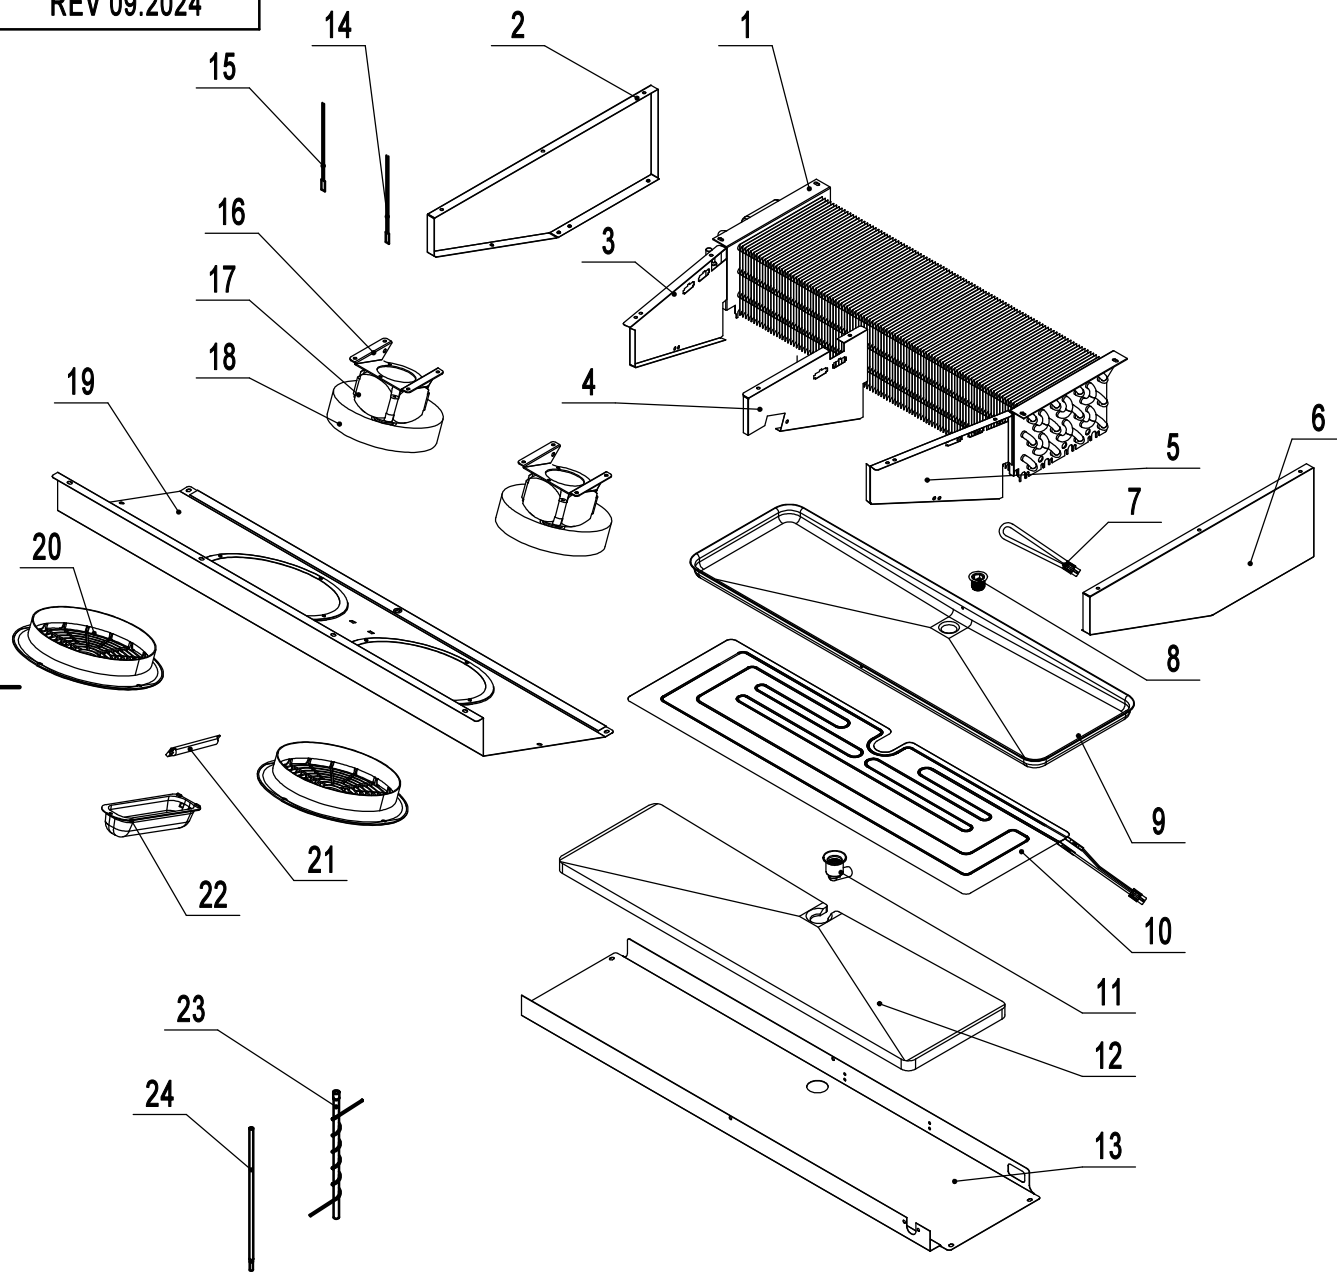

8008GR-EA

REV 09.2024

24	W0210707	Defrost Tube B	1
23	W0210415	Suction Tube B	1
22	W0409863	Light Cover	1
21	W0304086	LED Light	1
20	W0409080	Evap Fan Shroud	2
19	8114120201	Evap Front Cover	1
18	W0301059	Evap Fan Blade	2
17	W0301904-1	Evap Fan Motor	2
16	80021501	Evap Fan Bracket	2
15	W0302317	Evap Temp Blue Probe	1
14	W0302316	Room Temp White Probe	1
13	8114120101	Drain Pan Cover	1
12	W0803012	Drain Pan Foam	1
11	W0409858	Evap Drain Pan Connector Elbow	1
10	W0310078	Evap Drain Pan Heater	1
9	80022003	Evap Drain Pan	1
8	W0409859	Evap Drain Pan Screw Connector	1
7	W0310068	Drain Hose Heater	1
6	80021207	Evap Right Baffle	1
5	80021204	Right Evap Air Baffle	1
4	80021205	Middle Evap Air Baffle	1
3	80021203	Left Evap Air Baffle	1
2	80021206	Left Evap Baffle	1
1	W0202135	Evaporator	1
No.	Part #	Part Name	Qty