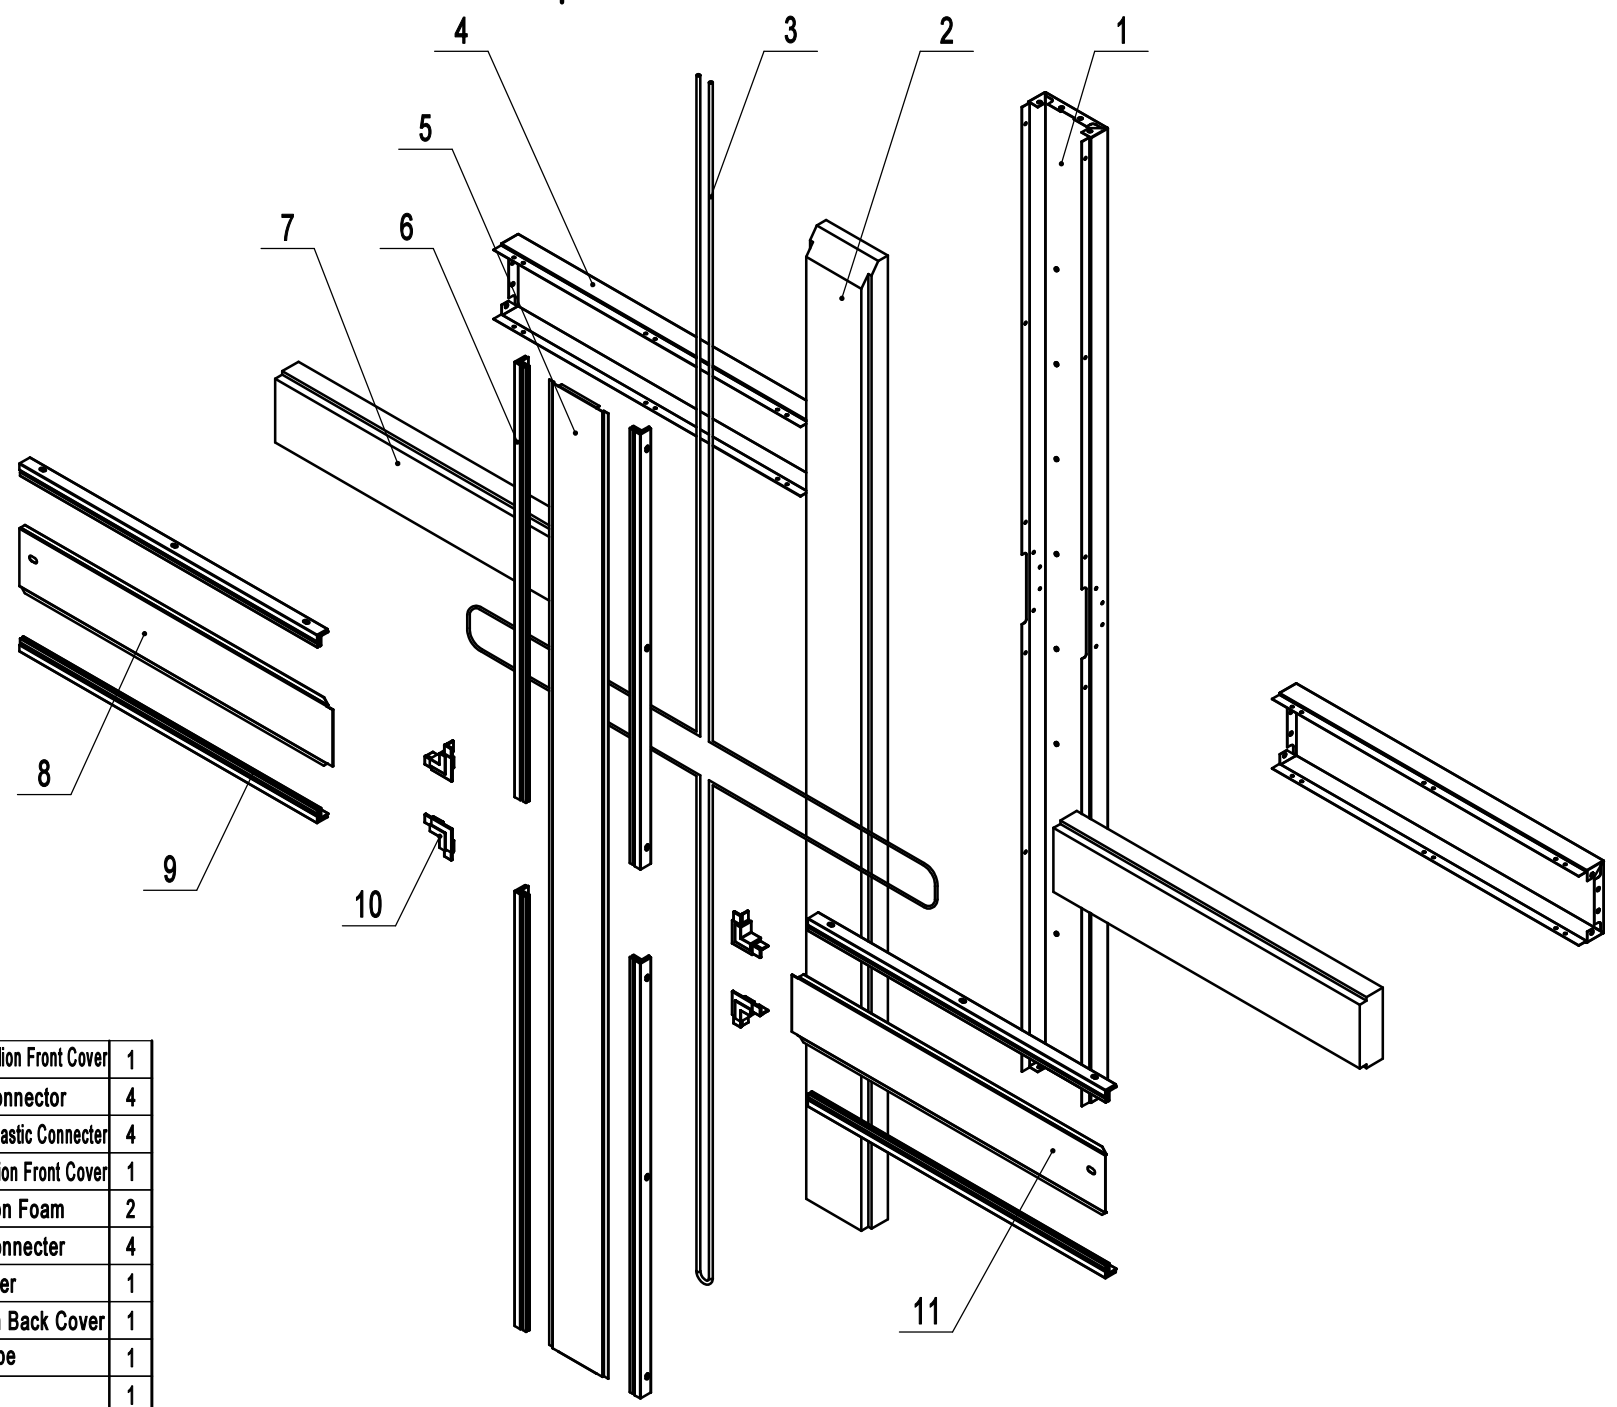

8008GR-MA

REV 09.2024

11	80081105	Right Horizontal Mullion Front Cover	1
10	W0409326	Mullion Corner Connector	4
9	W04101996	Horizontal Mullion Plastic Connector	4
8	80081104	Left Horizontal Mullion Front Cover	1
7	W0499093	Honrizontal Mullion Foam	2
6	W04101994	Mullion Plastic Connector	4
5	80021102	Mullion Front Cover	1
4	80091112	Horizontal Mullion Back Cover	1
3	W02100010	Mullion Heater Pipe	1
2	W0499088	Mullion Foam	1
1	80091110	Mullion Back Cover	1
No.	Part #	Part Name	Qty