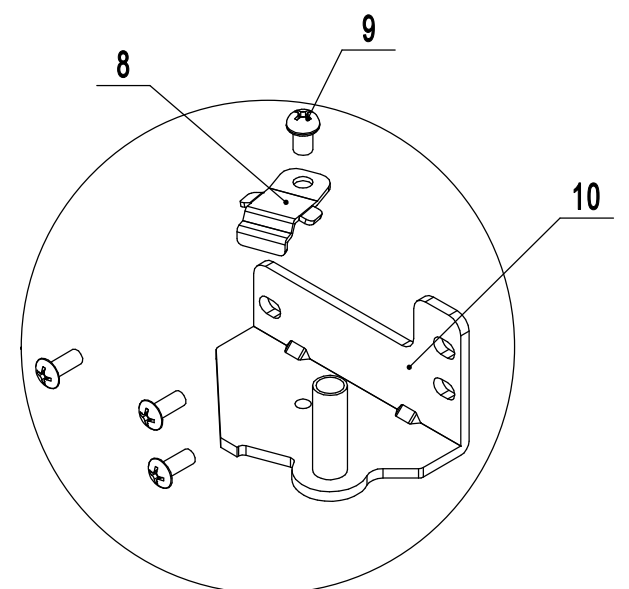

8008-DA

REV 09.2024

A

B

C

D

19	W0604032	Top Left Hinge	1
18	80081319	Top Left Door	1
17	W0604034	Middle Left Hinge	1
16	80081303	Bottom Left Door	1
15	W0604031	Left Door Stopper	1
14	W0604036	Bottom Left Hinge	1
13	80081304	Bottom Right Door	1
12	W0409845	Top Hinge Sleeve	2
11	W0604035	Bottom Middle Hinge	1
10	W0604037	Bottom Right Hinge	1
9	B0507015	M6x8 SS Screw	2
8	W0604038	Stopper Hinge	2
7	W0604928	Door Spring Bar	4
6	W0404517	Door Gasket	4
5	W0409843	Bottom Hinge Sleeve	6
4	W0604030	Door Right Stopper	1
3	80081318	Top Right Door	1
2	B0502207	M5x12 SS Screw	18
1	W0604033	Top Right Hinge	1
No.	Part #	Part Name	Qty

8008GR-MA

REV 09.2024

11	80081105	Right Horizontal Mullion Front Cover	1
10	W0409326	Mullion Corner Connector	4
9	W04101996	Horizontal Mullion Plastic Connector	4
8	80081104	Left Horizontal Mullion Front Cover	1
7	W0499093	Honrizontal Mullion Foam	2
6	W04101994	Mullion Plastic Connector	4
5	80021102	Mullion Front Cover	1
4	80091112	Horizontal Mullion Back Cover	1
3	W02100010	Mullion Heater Pipe	1
2	W0499088	Mullion Foam	1
1	80091110	Mullion Back Cover	1
No.	Part #	Part Name	Qty