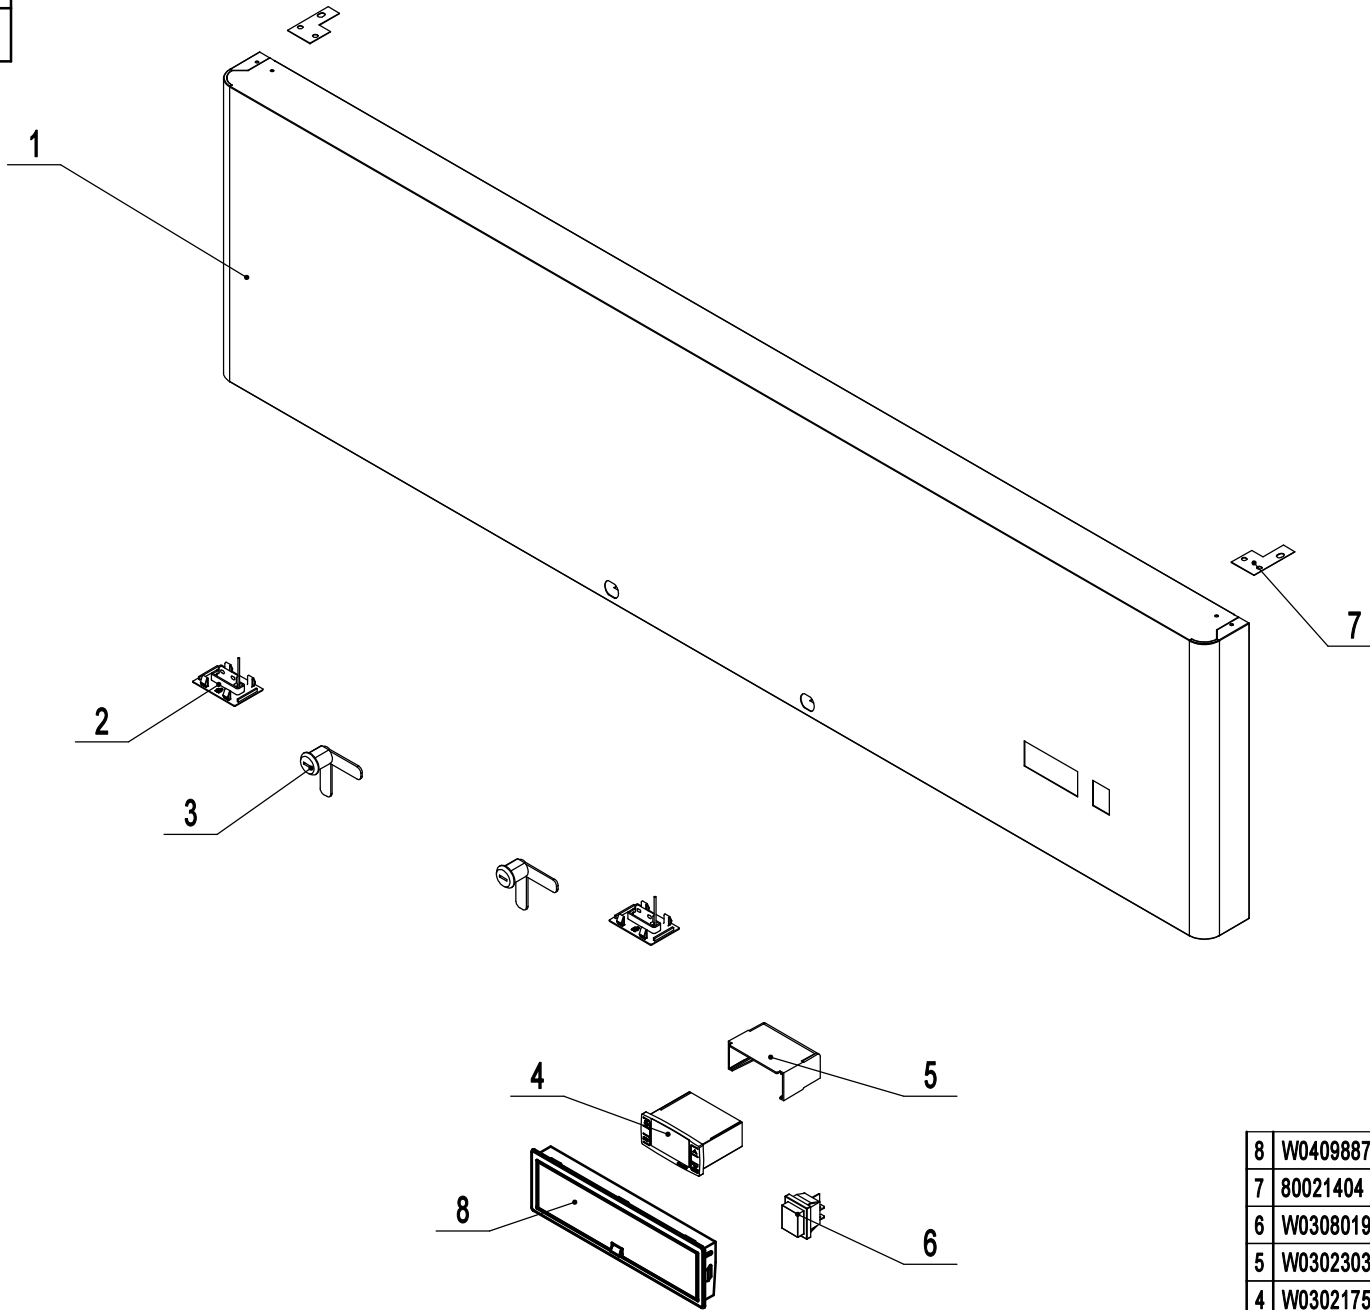

8008GR-AMTPA

REV 09.2024

8	W0409887	Controller Cover	1
7	80021404	Top Panel Corner Brace	2
6	W0308019	Power Switch	1
5	W0302303	Controller Back Cover	1
4	W0302175	Digital Controller	1
3	W0604007	Lock&Key	2
2	W0409161	Grey Panel Magnetic Switch	2
1	81141445-430	Top Panel W/ Magnetic Switch	1
No.	Part #	Part Name	Qty