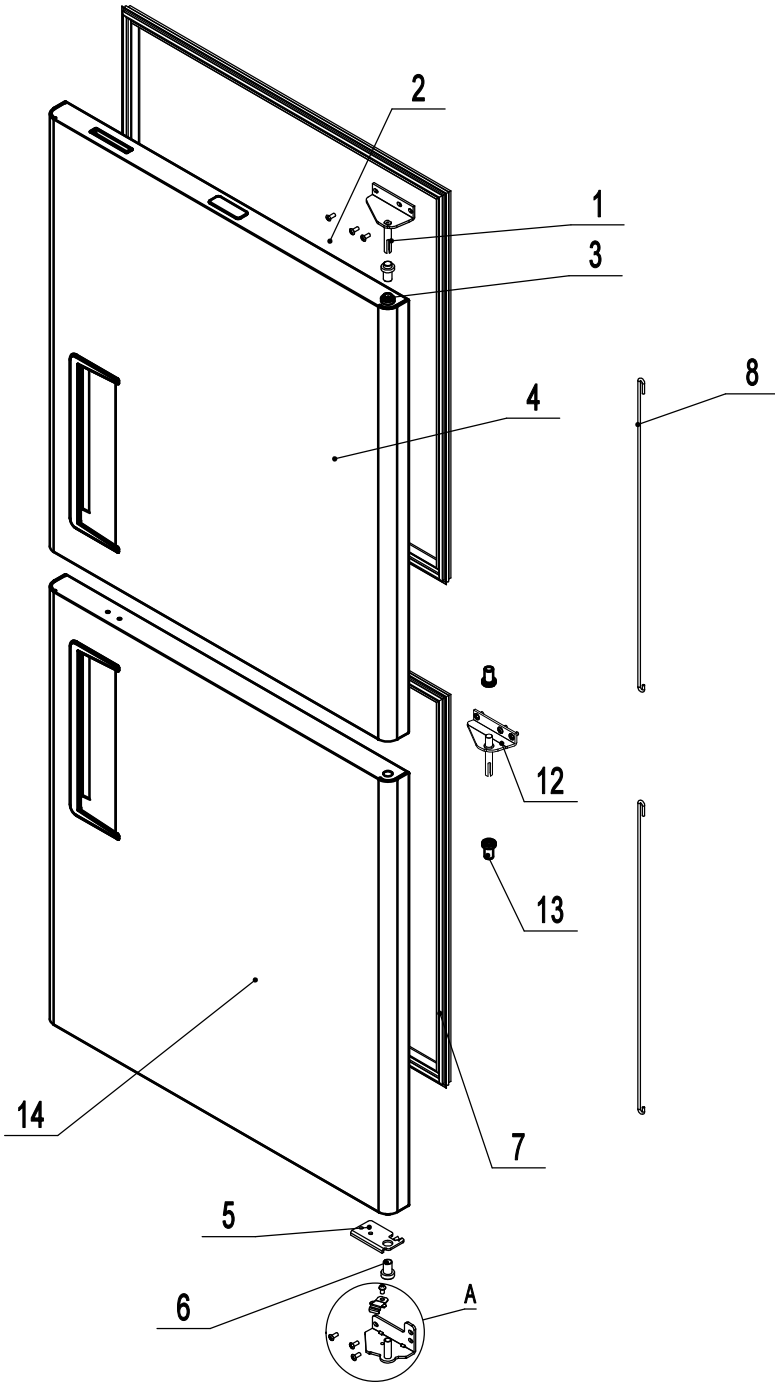

MBF8010GR

REV 09.2024

A

B

C

D

17	8010-MA	Mullion Assembly	1
16	B0604413	4" M14 Stem Caster W/ Brake	2
15	B0604421	4" M14 Stem Caster W/O Brake	2
14	W0402616-2	Right Top Back Barrier	1
13	W0409081	Drain Pipe Cover	1
12	W0402616-1	Left(with wire hole) Top Back Barrier	1
11	W0402664	Top Barrier	1
10	W0399115	Power Supply/Transformer	1
9	80011041	Air Deflector Bracket	1

8010-MDA
REV 09.2024

14	80070202	Bottom Door	1
13	W0409844	Middle Door Shaft Sleeve	2
12	W0604035	Bottom Middle Hinge	1
11	W0604037	Bottom Right Hinge	1
10	B0507015	M6x8 SS Screw	1
9	W0604038	Stopper Hinge	1
8	W0604928	Door Spring Bar	2
7	W0404516	Door Gasket	2
6	W0409843	Bottom Hinge Sleeve	1
5	W0604030	Door Stopper(Right)	1
4	80070201	Upper Door	1
3	W0409842	Top Hinge Sleeve	1
2	B0502207	M5x12 SS Screw	9
1	W0604033	Top Right Hinge	1
No.	Part #	Part Name	Qty