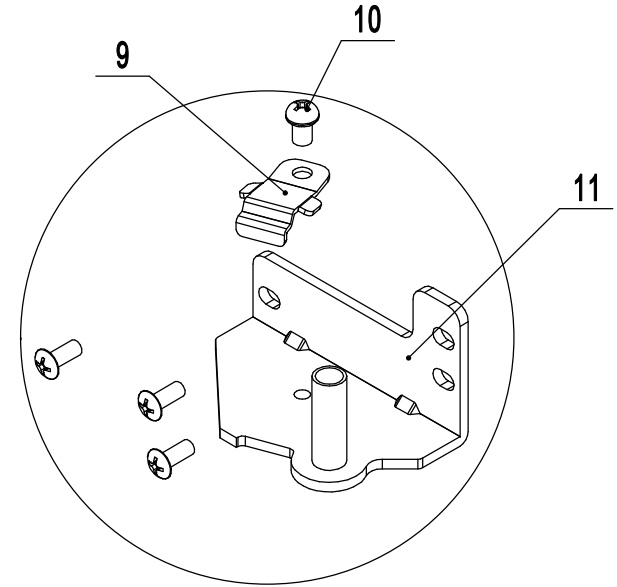

MBF8010GR

REV 09.2024

A

B

C

D

17	8010-MA	Mullion Assembly	1
16	B0604413	4" M14 Stem Caster W/ Brake	2
15	B0604421	4" M14 Stem Caster W/O Brake	2
14	W0402616-2	Right Top Back Barrier	1
13	W0409081	Drain Pipe Cover	1
12	W0402616-1	Left(with wire hole) Top Back Barrier	1
11	W0402664	Top Barrier	1
10	W0399115	Power Supply/Transformer	1
9	80011041	Air Deflector Bracket	1

8010-MDA
REV 09.2024

14	80070202	Bottom Door	1
13	W0409844	Middle Door Shaft Sleeve	2
12	W0604035	Bottom Middle Hinge	1
11	W0604037	Bottom Right Hinge	1
10	B0507015	M6x8 SS Screw	1
9	W0604038	Stopper Hinge	1
8	W0604928	Door Spring Bar	2
7	W0404516	Door Gasket	2
6	W0409843	Bottom Hinge Sleeve	1
5	W0604030	Door Stopper(Right)	1
4	80070201	Upper Door	1
3	W0409842	Top Hinge Sleeve	1
2	B0502207	M5x12 SS Screw	9
1	W0604033	Top Right Hinge	1
No.	Part #	Part Name	Qty