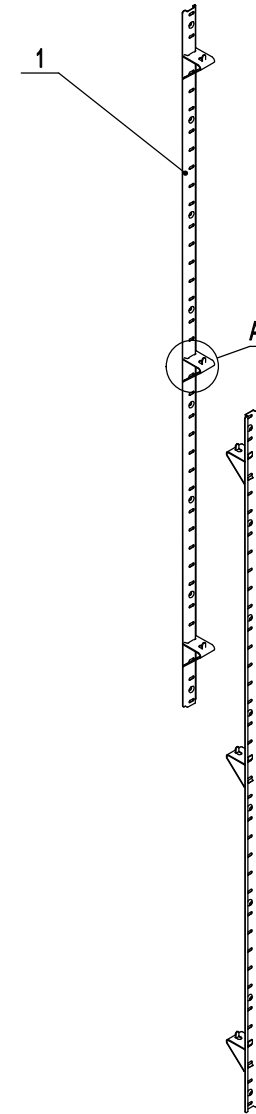

8010GR-SA

REV 09.2024

3	W0402389	Shelf, 24 1/2 x 23 1/4	3
2	66490313	Shelf Clip	12
1	80037410	Shelf Pilaster	4
No.	Part #	Part Name	Qty