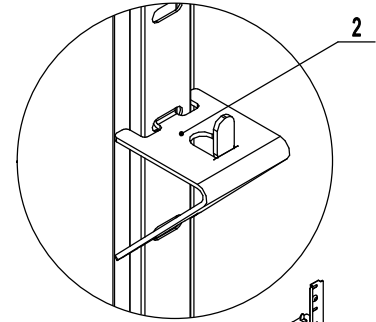

8010GR-CA

REV 09.2024

6	W0409865	Plastic Cover	1
5	W04102045	Left&Right Frame Cover	2
4	W04102044	Top&Bottom Frame Cover	2
3	80011811	Top Long Reatiner Rack	2
2	80011810	Side Panel Frame	4
1	80010935	Top Side Panel	2
No.	Part #	Part Name	Qty

8010GR-SA

REV 09.2024

3	W0402389	Shelf, 24 1/2 x 23 1/4	3
2	66490313	Shelf Clip	12
1	80037410	Shelf Pilaster	4
No.	Part #	Part Name	Qty