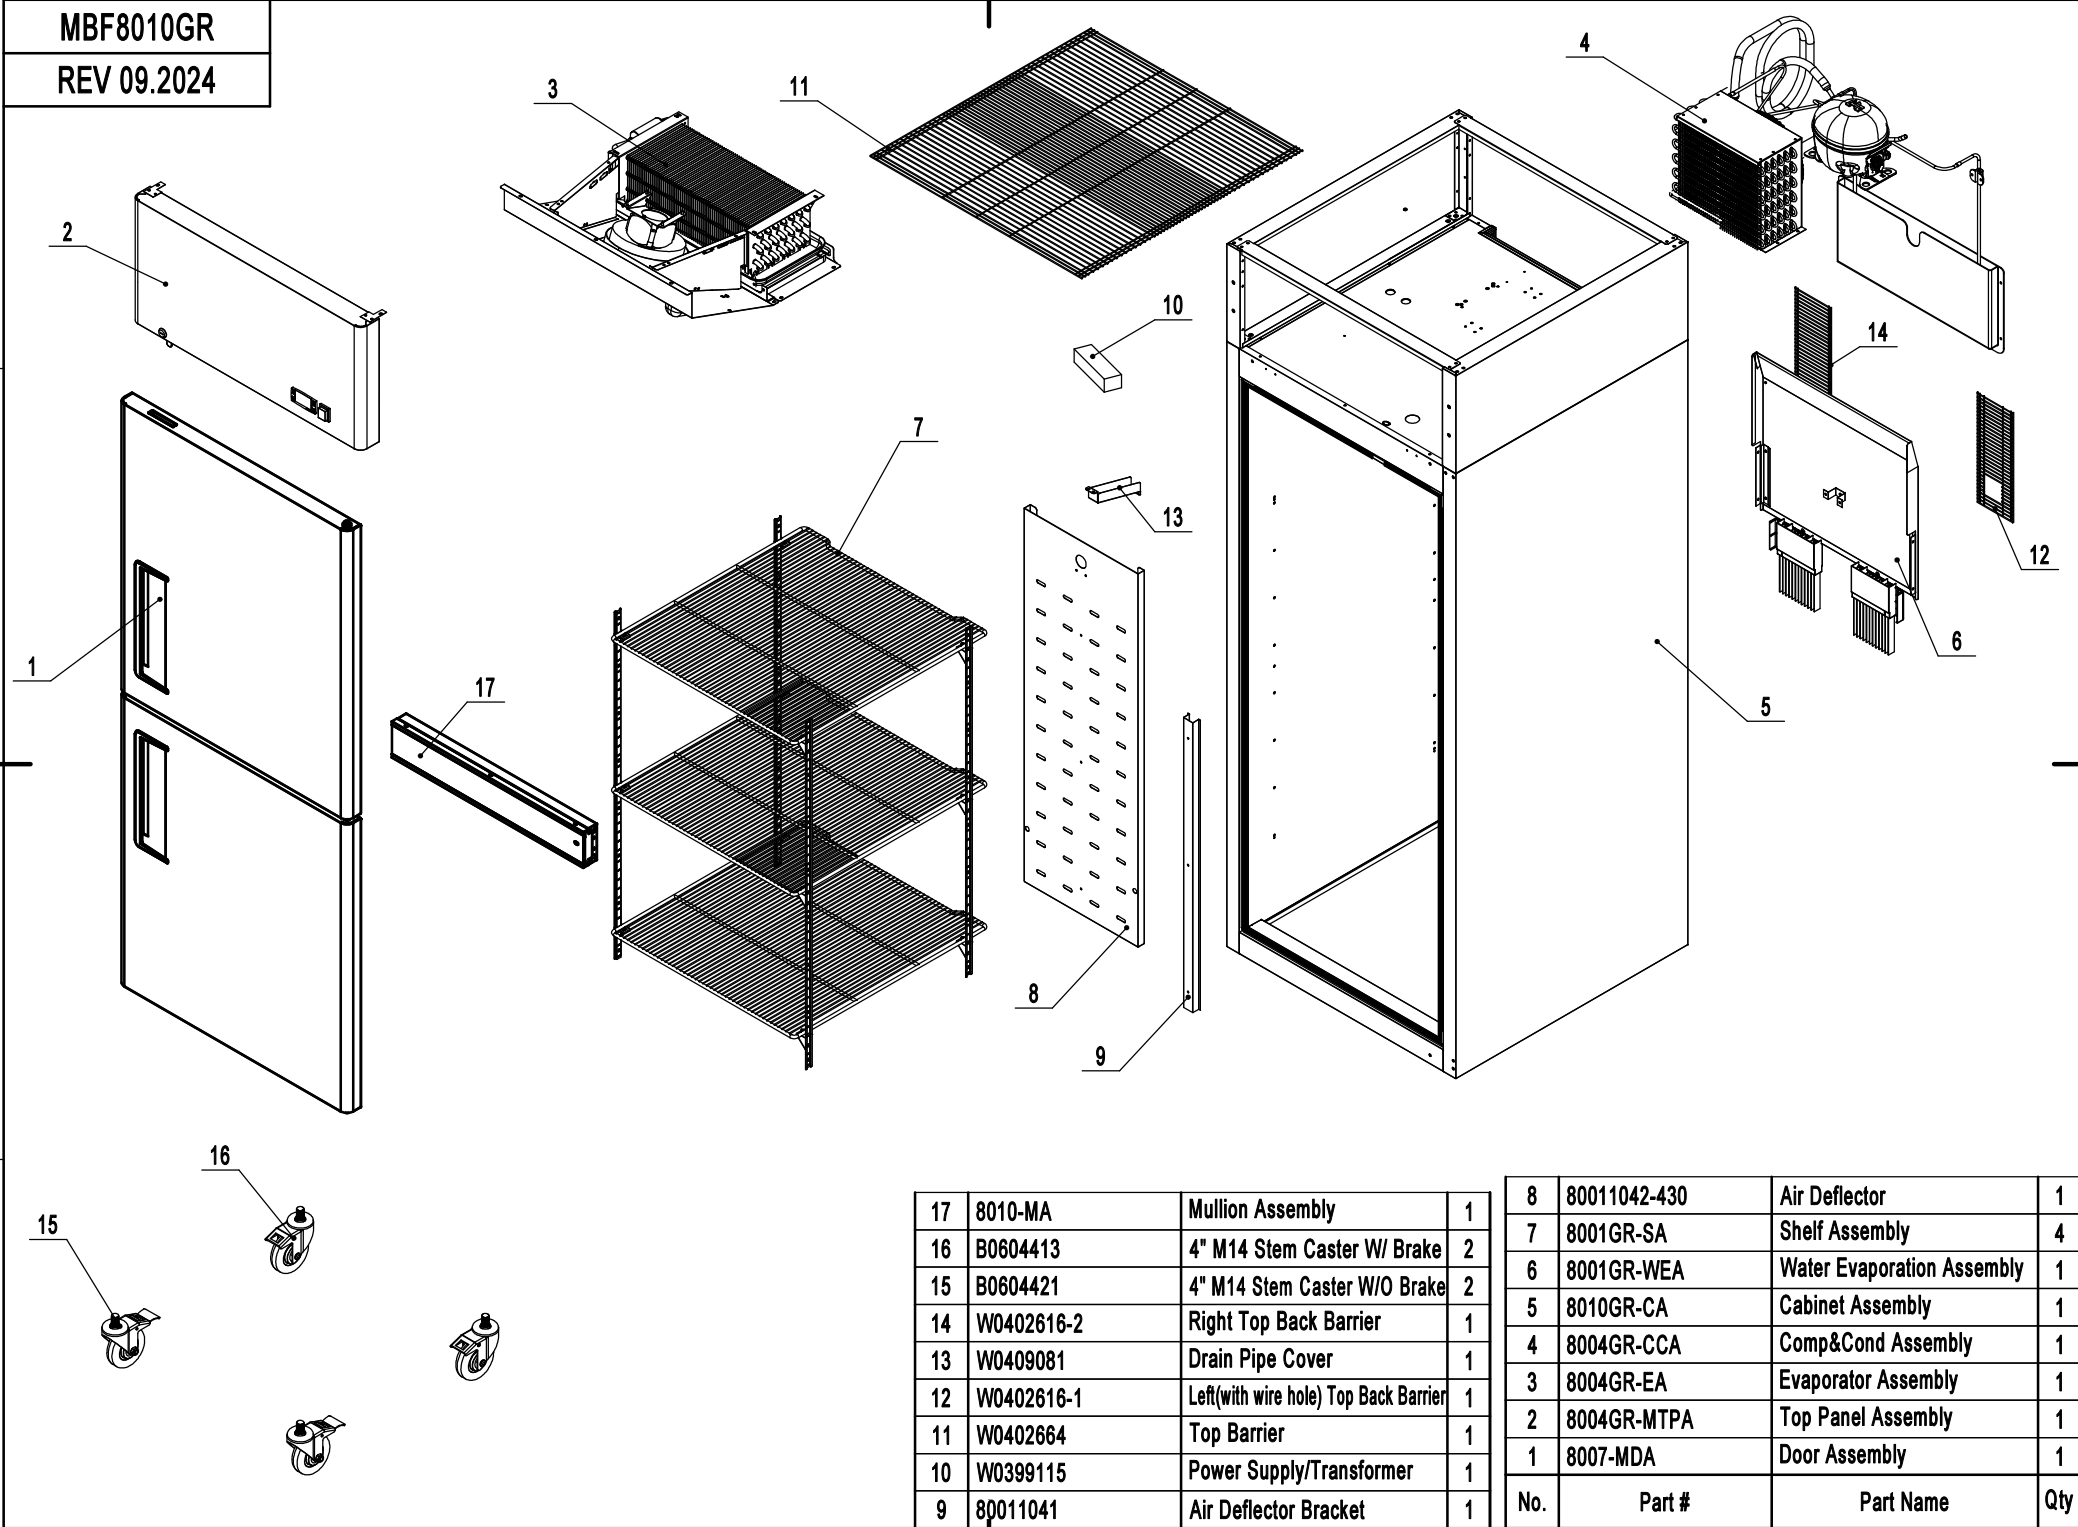

MBF8010GR

REV 09.2024

A

B

C

D

17	8010-MA	Mullion Assembly	1
16	B0604413	4" M14 Stem Caster W/ Brake	2
15	B0604421	4" M14 Stem Caster W/O Brake	2
14	W0402616-2	Right Top Back Barrier	1
13	W0409081	Drain Pipe Cover	1
12	W0402616-1	Left(with wire hole) Top Back Barrier	1
11	W0402664	Top Barrier	1
10	W0399115	Power Supply/Transformer	1
9	80011041	Air Deflector Bracket	1