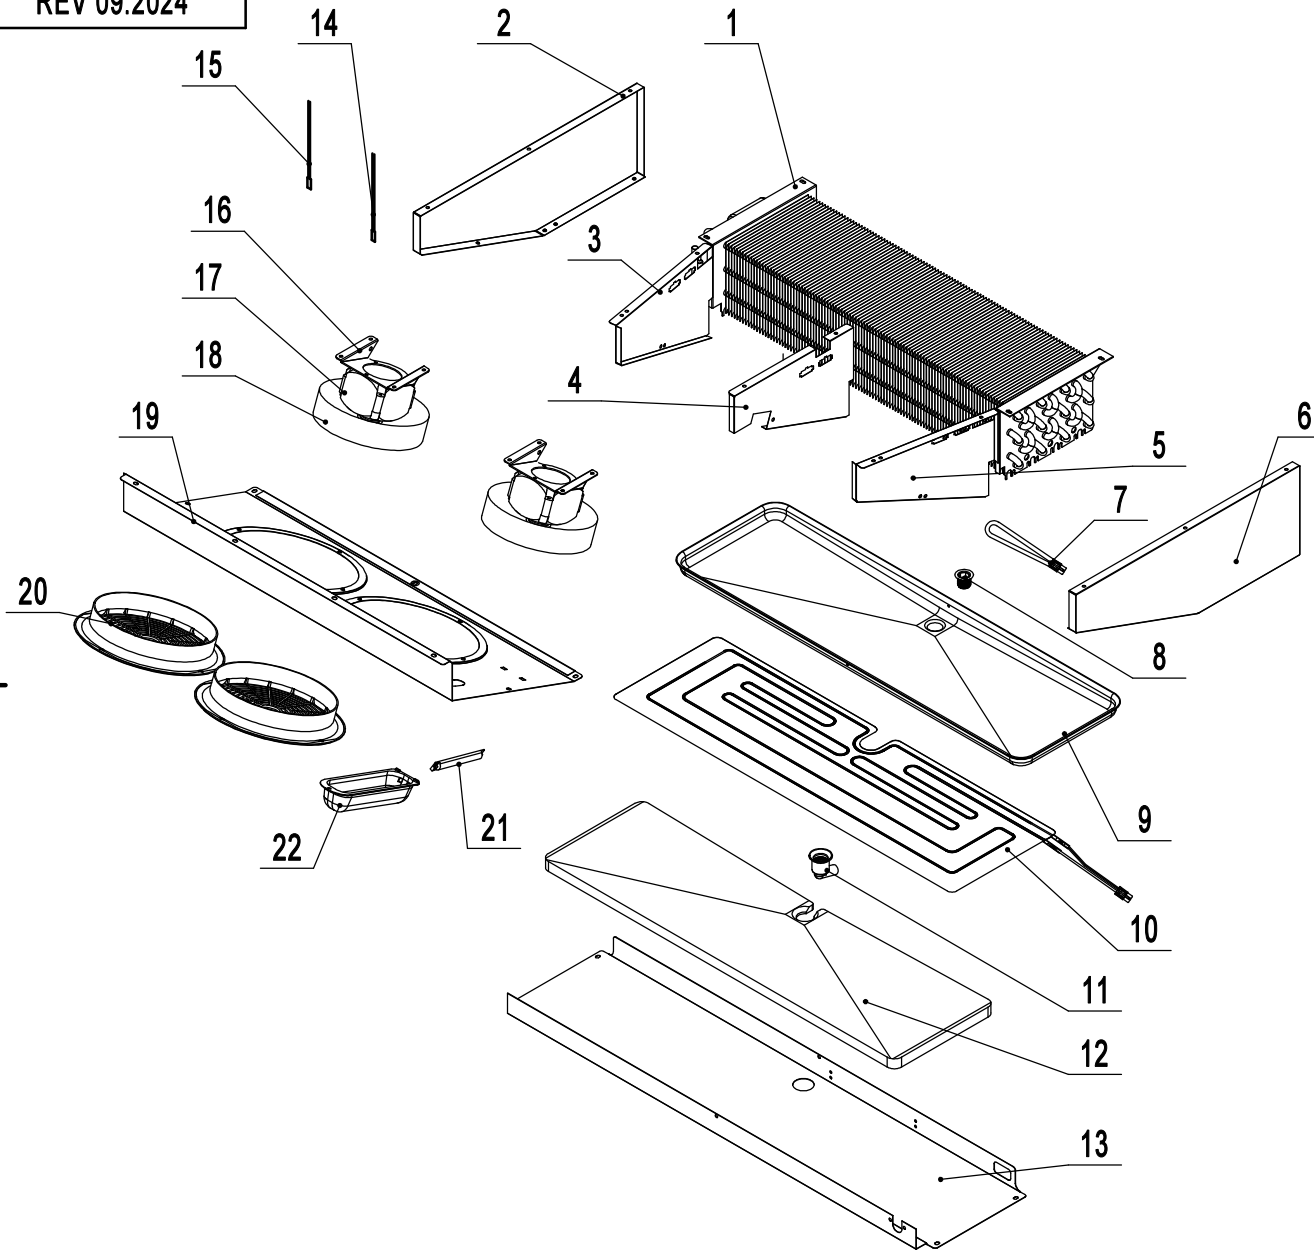

8502GR-EA

REV 09.2024

22	W0409863	Light Cover	1
21	W0304086	LED Light	1
20	W0409080	Evap Fan Shroud	2
19	85021203	Evap Front Cover	1
18	W0301059	Evap Fan Blade	2
17	W0301904	Evap Fan Motor	2
16	80021501	Evap Fan Bracket	2
15	W0302317	Evap Temp Blue Probe	1
14	W0302316	Room Temp White Probe	1
13	85021201	Drain Pan Cover	1
12	W0803014	Drain Pan Foam	1
11	W0409858	Evap Drain Pan Connector Elbow	1
10	W0310112	Evap Drain Pan Heater	1
9	85022001	Evap Drain Pan	1
8	W0409859	Evap Drain Pan Screw Connector	1
7	W0310068	Drain Hose Heater	1
6	80021207	Evap Right Baffle	1
5	80021204	Right Evap Air Baffle	1
4	80021205	Middle Evap Air Baffle	1
3	80021203	Left Evap Air Baffle	1
2	80021206	Left Evap Baffle	1
1	W0202158	Evaporator	1
No.	Part #	Part Name	Qty