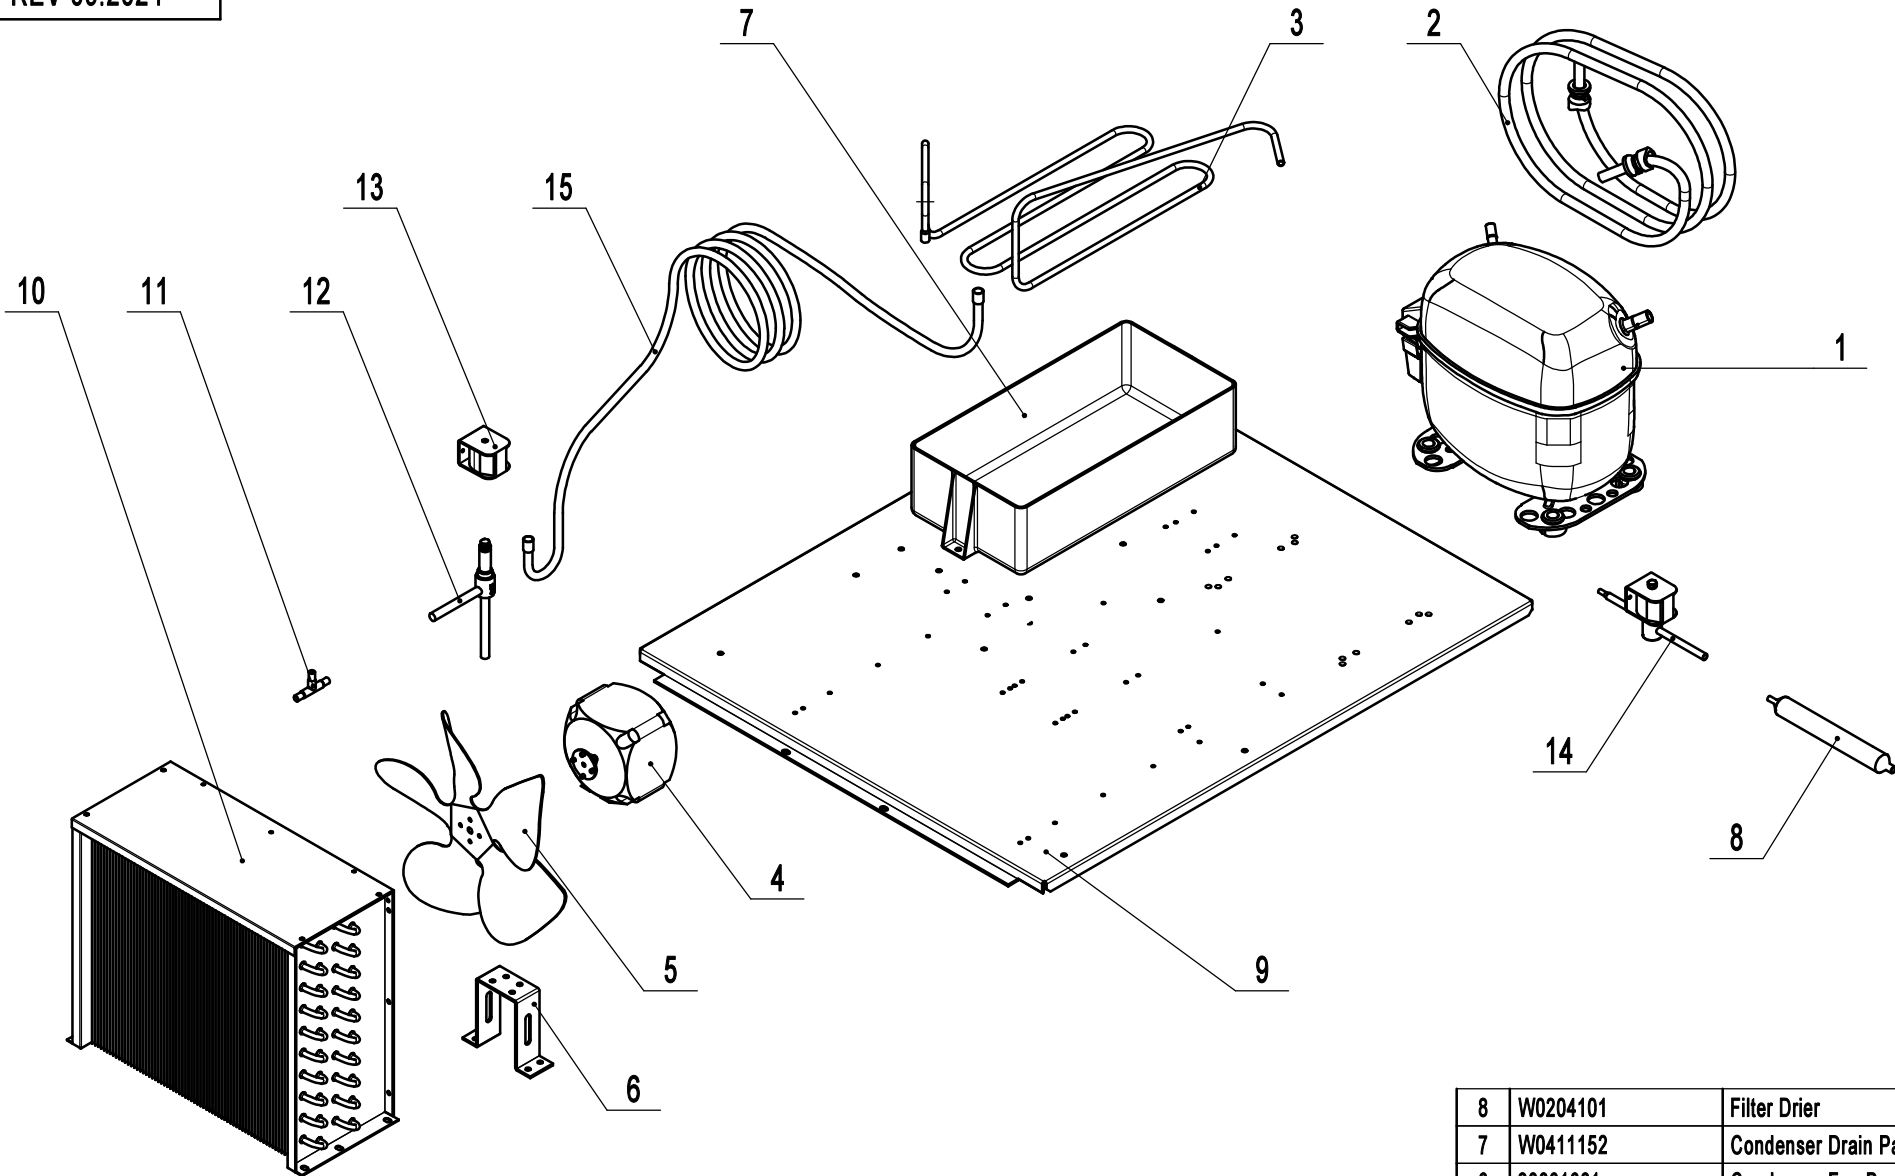

8502-SA

REV 09.2024

3	W0402197	Shelf, 16 1/2 x 24 5/8	6
2	66490313	Shelf Clip	24
1	80037410	Shelf Pilaster	8
No.	Part #	Part Name	Qty

8502GR-CCA

REV 09.2024

15	W0210636	Defrost Tube A	1
14	W0205031	Solenoid Valve(Normally Open)	1
13	W0205025	Solenoid Valve Coil	2
12	W0205026	Solenoid Valve(Normally Close)	1
11	W0208017	Tee Copper Joint	1
10	W0203071	Condenser	1
9	85030501	Condensing Unit Board	1