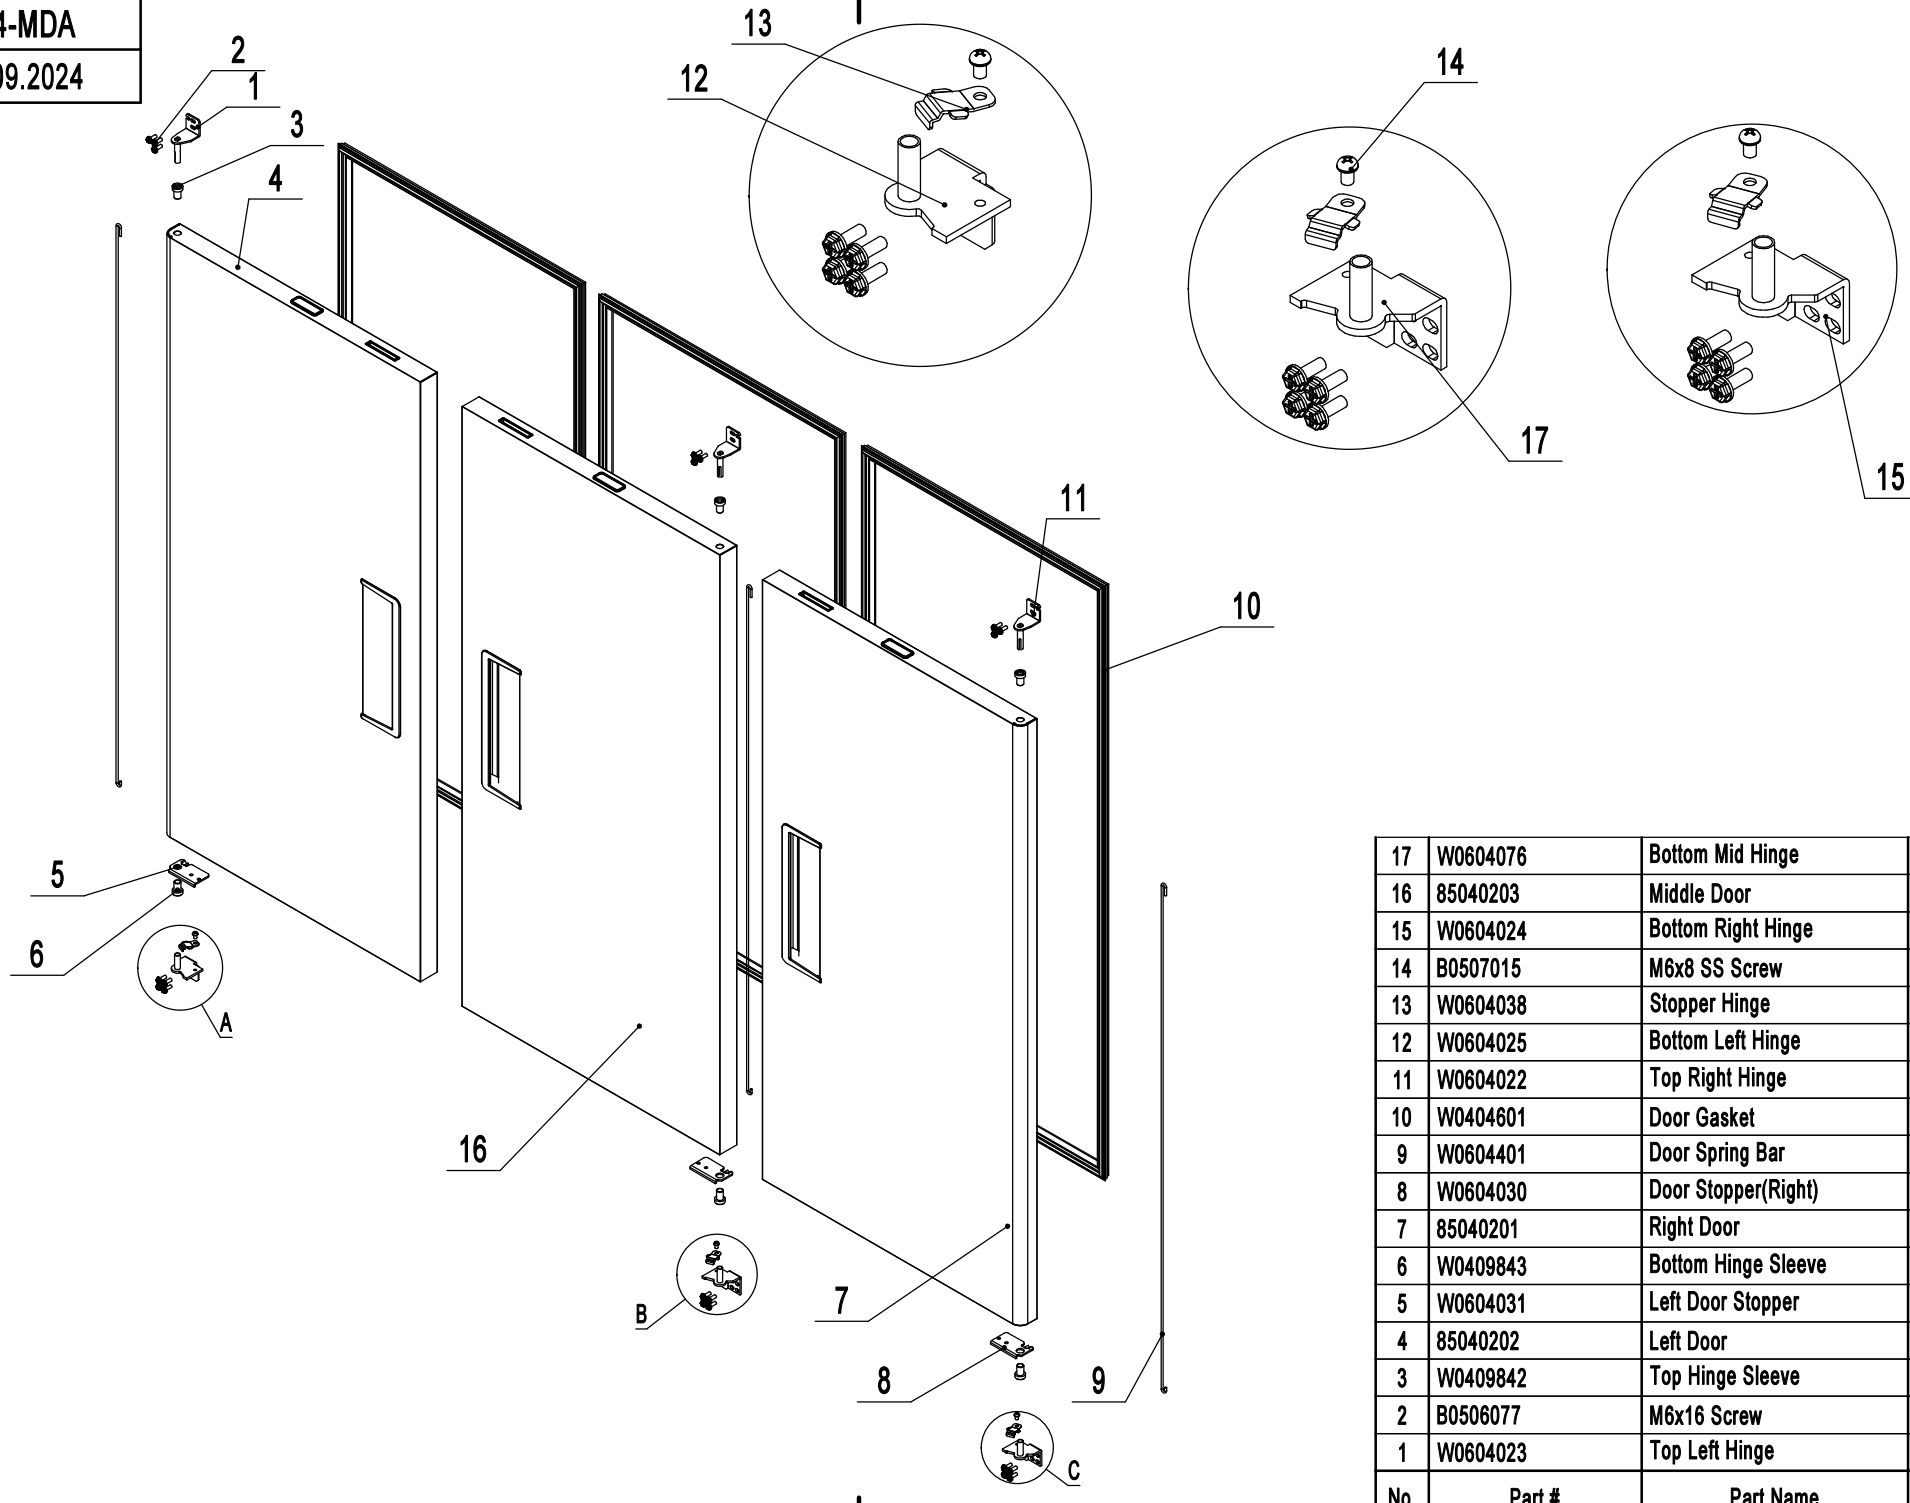

8504-MDA

REV 09.2024

17	W0604076	Bottom Mid Hinge	1
16	85040203	Middle Door	1
15	W0604024	Bottom Right Hinge	1
14	B0507015	M6x8 SS Screw	3
13	W0604038	Stopper Hinge	3
12	W0604025	Bottom Left Hinge	1
11	W0604022	Top Right Hinge	2
10	W0404601	Door Gasket	3
9	W0604401	Door Spring Bar	3
8	W0604030	Door Stopper(Right)	2
7	85040201	Right Door	1
6	W0409843	Bottom Hinge Sleeve	3
5	W0604031	Left Door Stopper	1
4	85040202	Left Door	1
3	W0409842	Top Hinge Sleeve	3
2	B0506077	M6x16 Screw	21
1	W0604023	Top Left Hinge	1
No.	Part #	Part Name	Qty