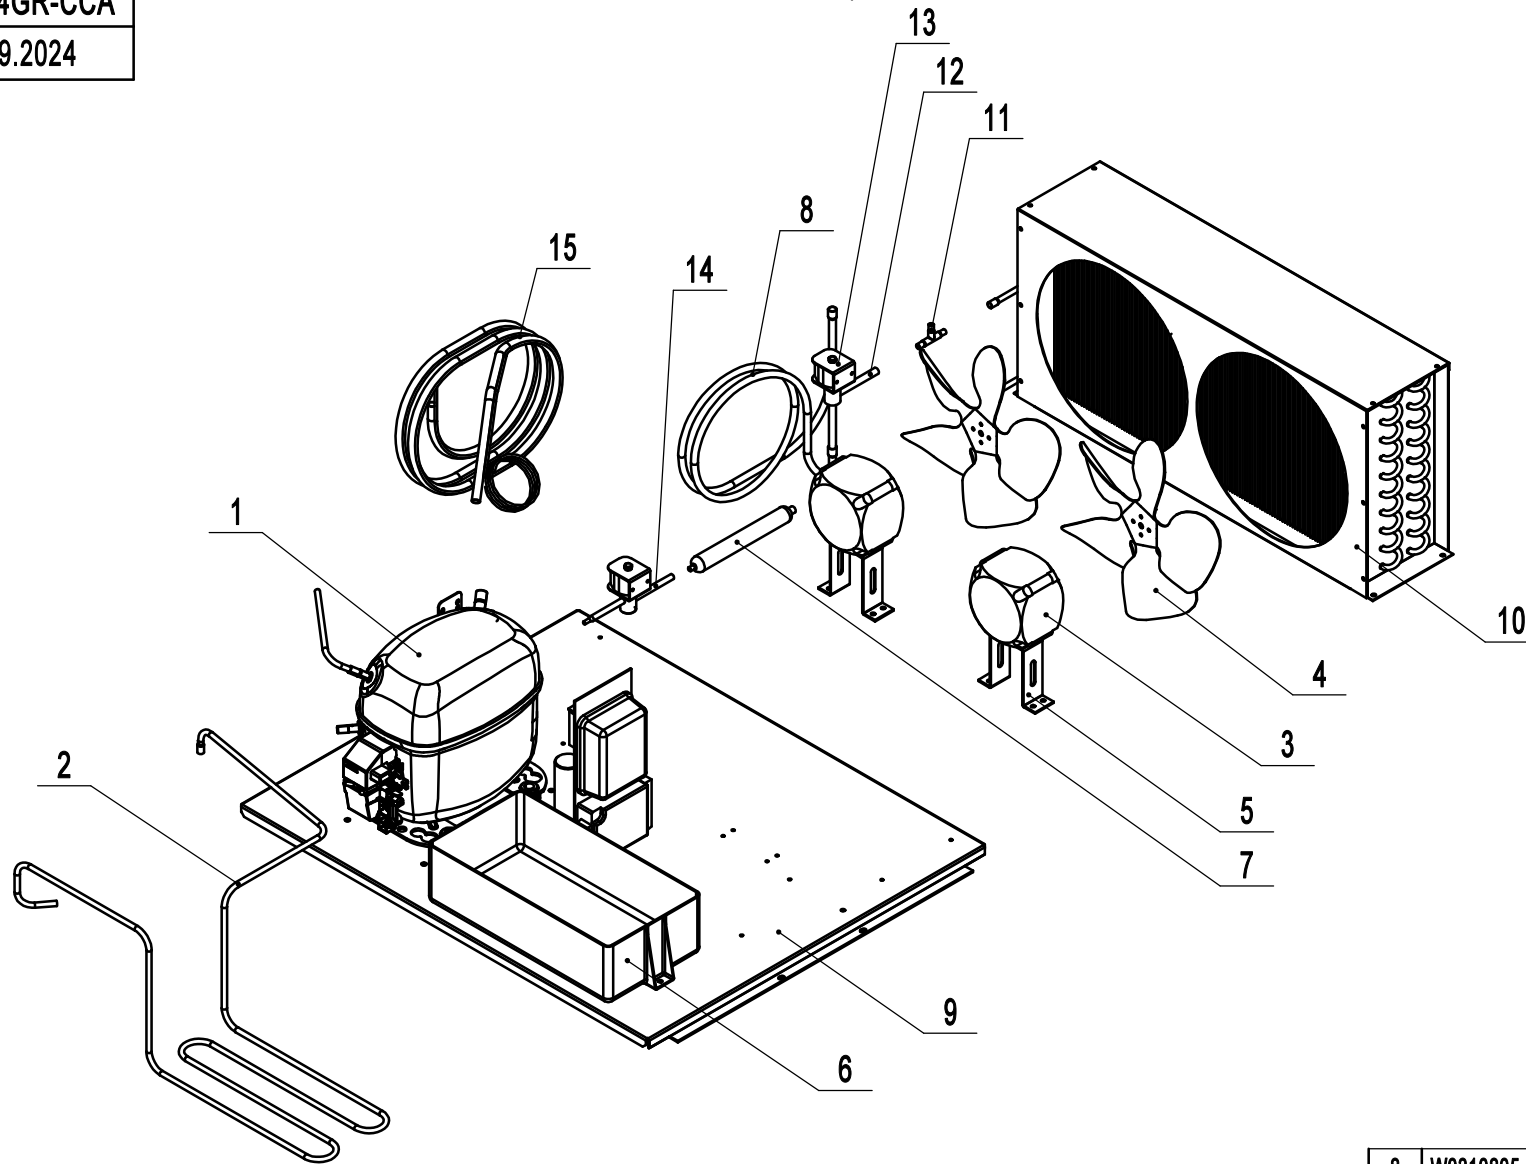

8504GR-SA

REV 09.2024

4	W0402388	Shelf(Mid), 24 1/2 x 27 1/2	3
3	W0402387	Shelf, 24 1/2 x 24 1/4	6
2	66490313	Shelf Clip	36
1	80037410	Shelf Pilaster	12
No.	Part #	Part Name	Qty

MBF8504GR-CCA

REV 09.2024

15	W0210799	Suction Tube A	1
14	W0205031	Solenoid Valve(Normally Open)	1
13	W0205025	Solenoid Valve Coil	2
12	W0205026	Solenoid Valve(Normally Close)	1
11	W0208017	Tee Copper Joint	1
10	W0203089	Condenser	1
9	85040502	Condensing Unit Board	1