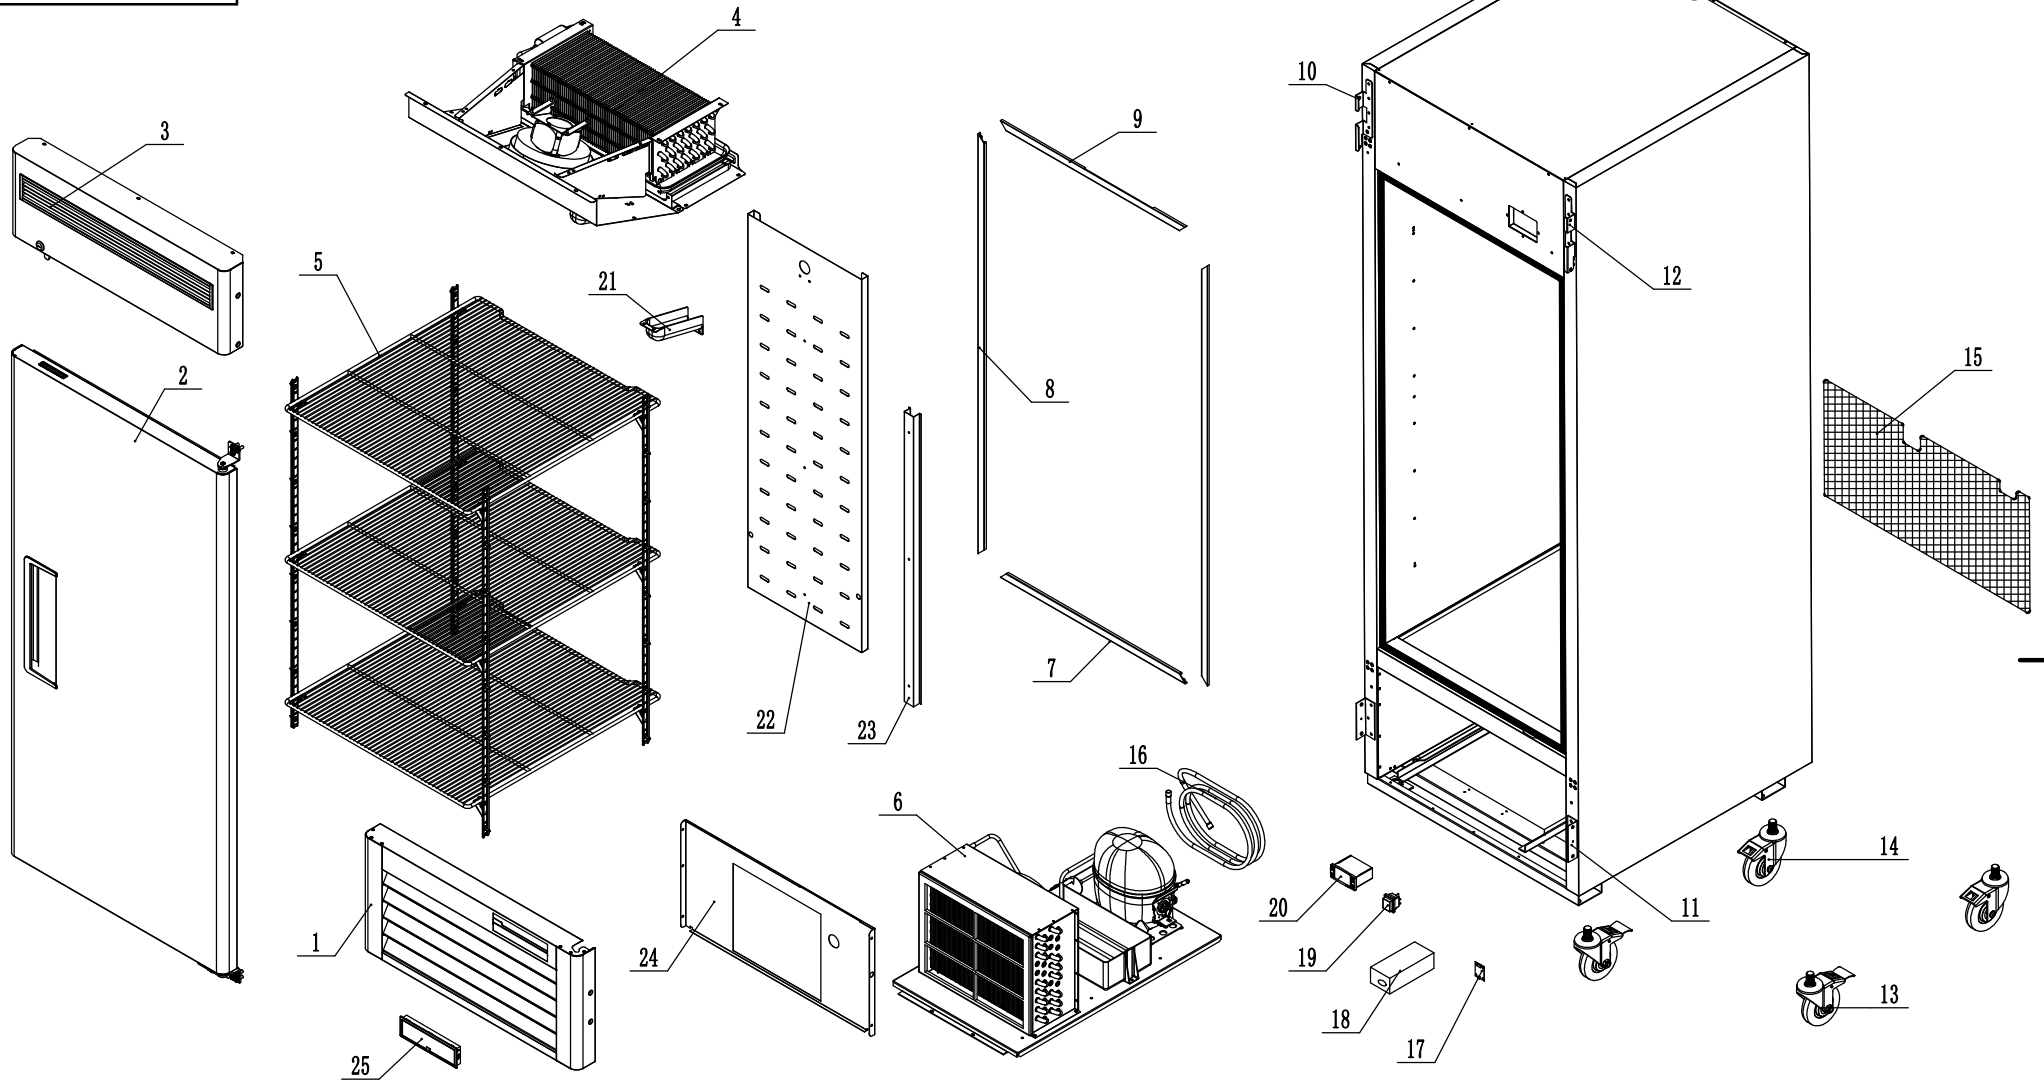

MBF8505GR

REV 09.2024

A

B

C

D

25	W0409882	Controller Cover	1
24	85011901	Unit Air Baffle	1
23	80011041	Air Deflector Bracket	1
22	80011042-430	Air Deflector	1
21	W0409081	Drain Pipe Cover	1
20	W0302186	Digital Controller	1
19	W0308019	Green Power Switch	1
18	W0399115	Power Supply/Transformer	1

17	W0399148	LED Control Board	1
16	W0210535	Suction Tube B	1
15	W0402273	Back Bottom Barriar	1
14	B0604413	4" M14 Stem Caster W/ Brake	2
13	B0604421	4" M14 Stem Caster W/O Brake	2
12	85041609	Right Top Panel Fastener	1
11	85041801	Bottom Panel Retainer	2
10	85041610	Left Top Panel Fastener	1
9	W0410455	Top&Bottom Frame Cover	1

8	W0410446	Left-Right Frame Cover	2
7	W0410456	Bottom Frame Cover	1
6	8505GR-CCA	Comp&Cond Assembly	1
5	8501GR-SA	Shelf Assembly	1
4	8505GR-EA	Evaporator Assembly	1
3	8501GR-MTPA	Top Panel Assembly	1
2	8501-MDA	Door Assembly	1
1	85010420	Bottom Panel	1
No.	Part #	Part Name	Qty

1

2

3

4

5

6

D