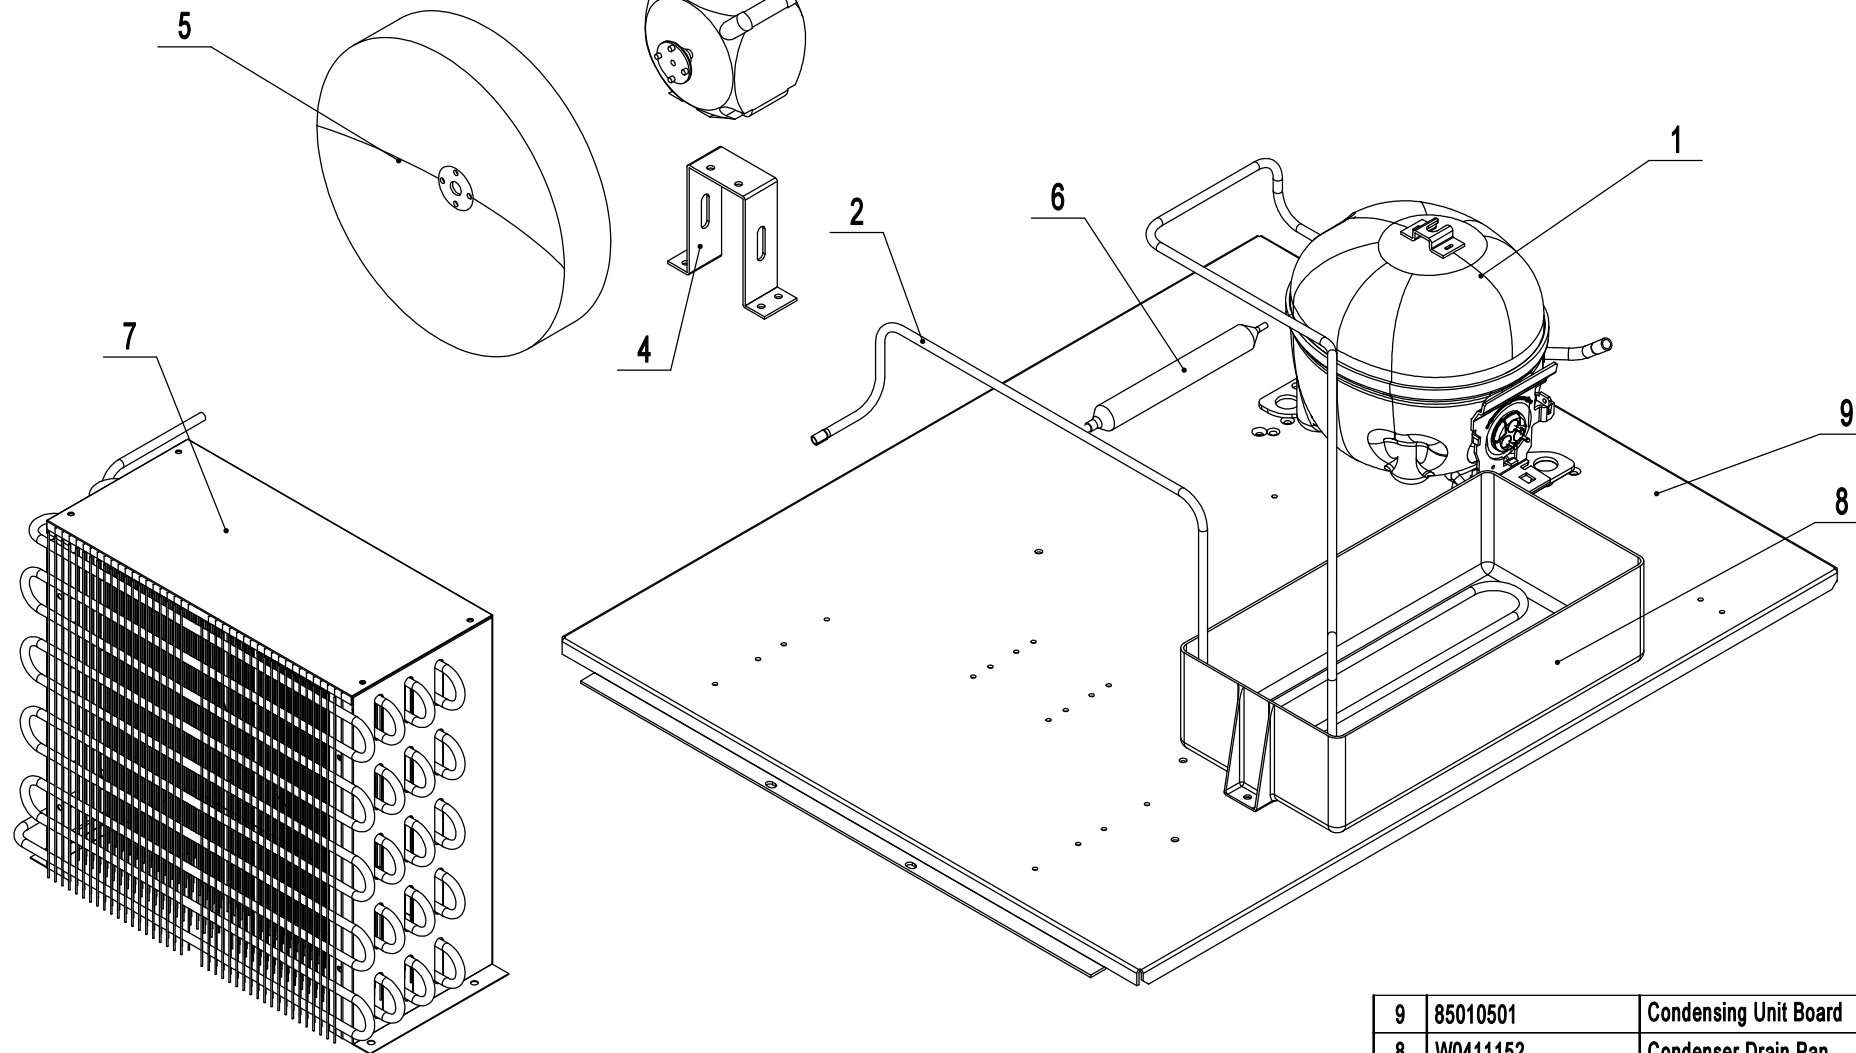

8505GR-SA

REV 09.2024

3	W0402393	Shelf, 24 1/2 x 21 1/2	3
2	66490313	Shelf Clip	12
1	80037410	Shelf Pilaster	4
No.	Part #	Part Name	Qty

8505GR-CCA

REV 09.2024

9	85010501	Condensing Unit Board	1
8	W0411152	Condenser Drain Pan	1
7	W0203072	Condenser	1
6	W0204101	Filter Drier	1
5	W0301061	Condenser Fan Blade	1
4	80061601	Condenser Fan Bracket	1
3	W0301905	Condenser Fan Motor	1
2	W0210536	Discharge Tube	1
1	W0201041	Compressor	1
No.	Part #	Part Name	Qty