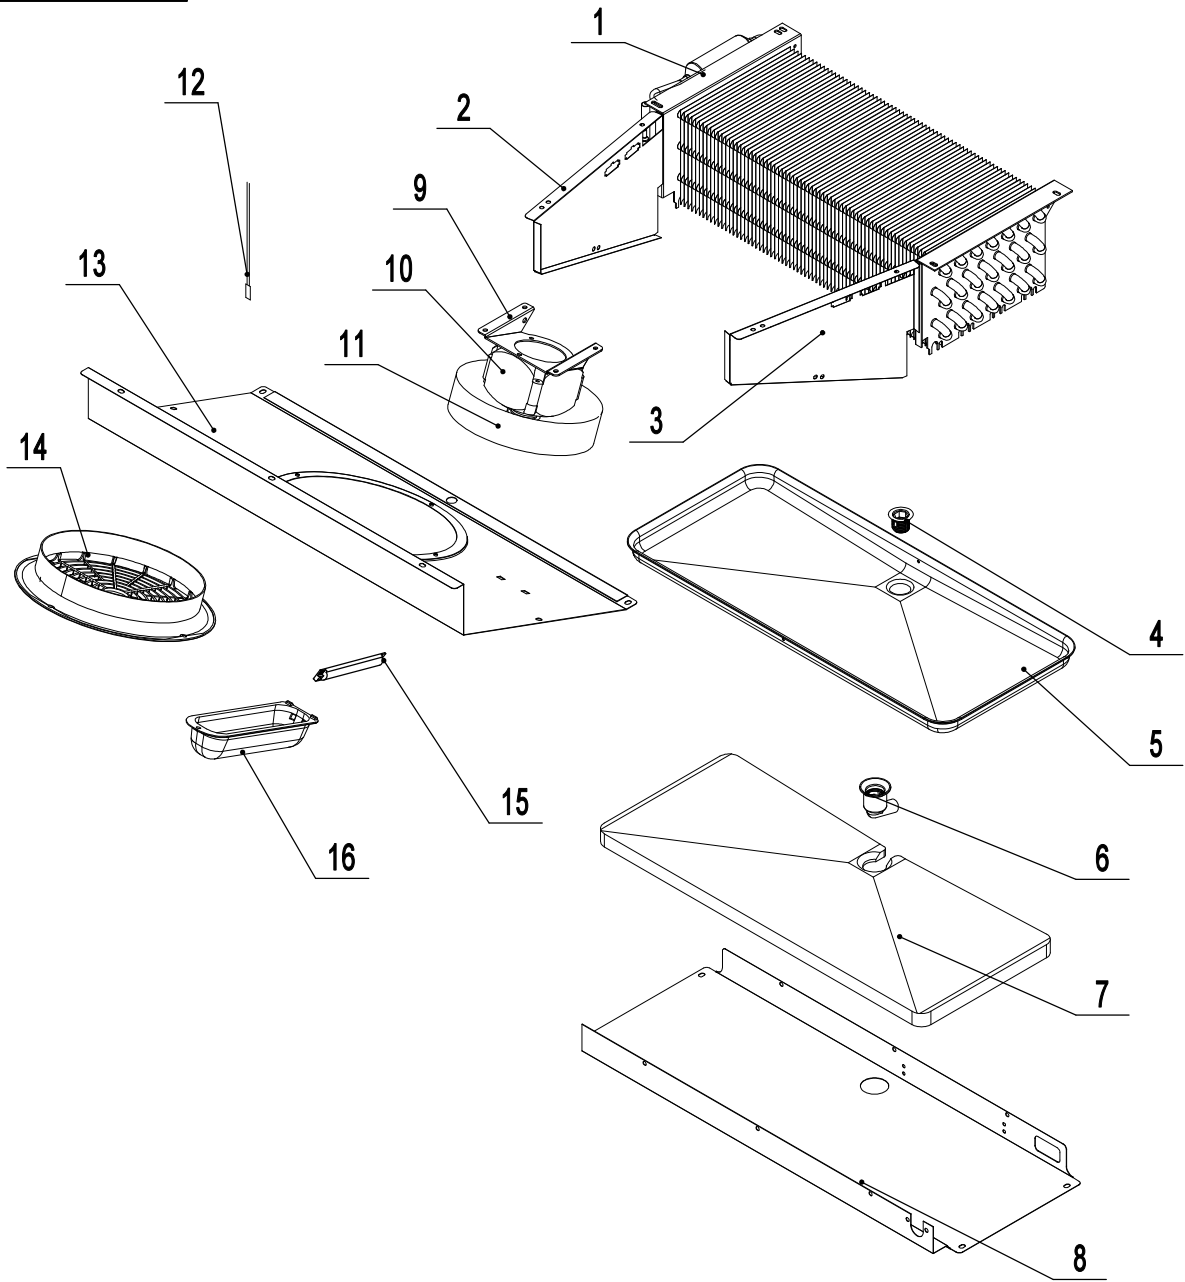

8505GR-EA

REV 09.2024

16	W0409863	Light Cover	1
15	W0304086	LED Light	1
14	W0409080	Evap Fan Shroud	1
13	85011206	Evap Front Cover	1
12	W0302316	Room Temp White Probe	1
11	W0301059	Evap Fan Blade	1
10	W0301904	Evap Fan Motor	1
9	80021501	Evap Fan Bracket	1
8	85011205	Drain Pan Cover	1
7	W0803011	Drain Pan Foam	1
6	W0409858	Evap Drain Pan Connector Elbow	1
5	80012001	Evap Drain Pan	1
4	W0409859	Evap Drain Pan Screw Connector	1
3	80021204	Right Evap Air Baffle	1
2	80021203	Left Evap Air Baffle	1
1	W0202117	Evaporator	1
No.	Part #	Part Name	Qty