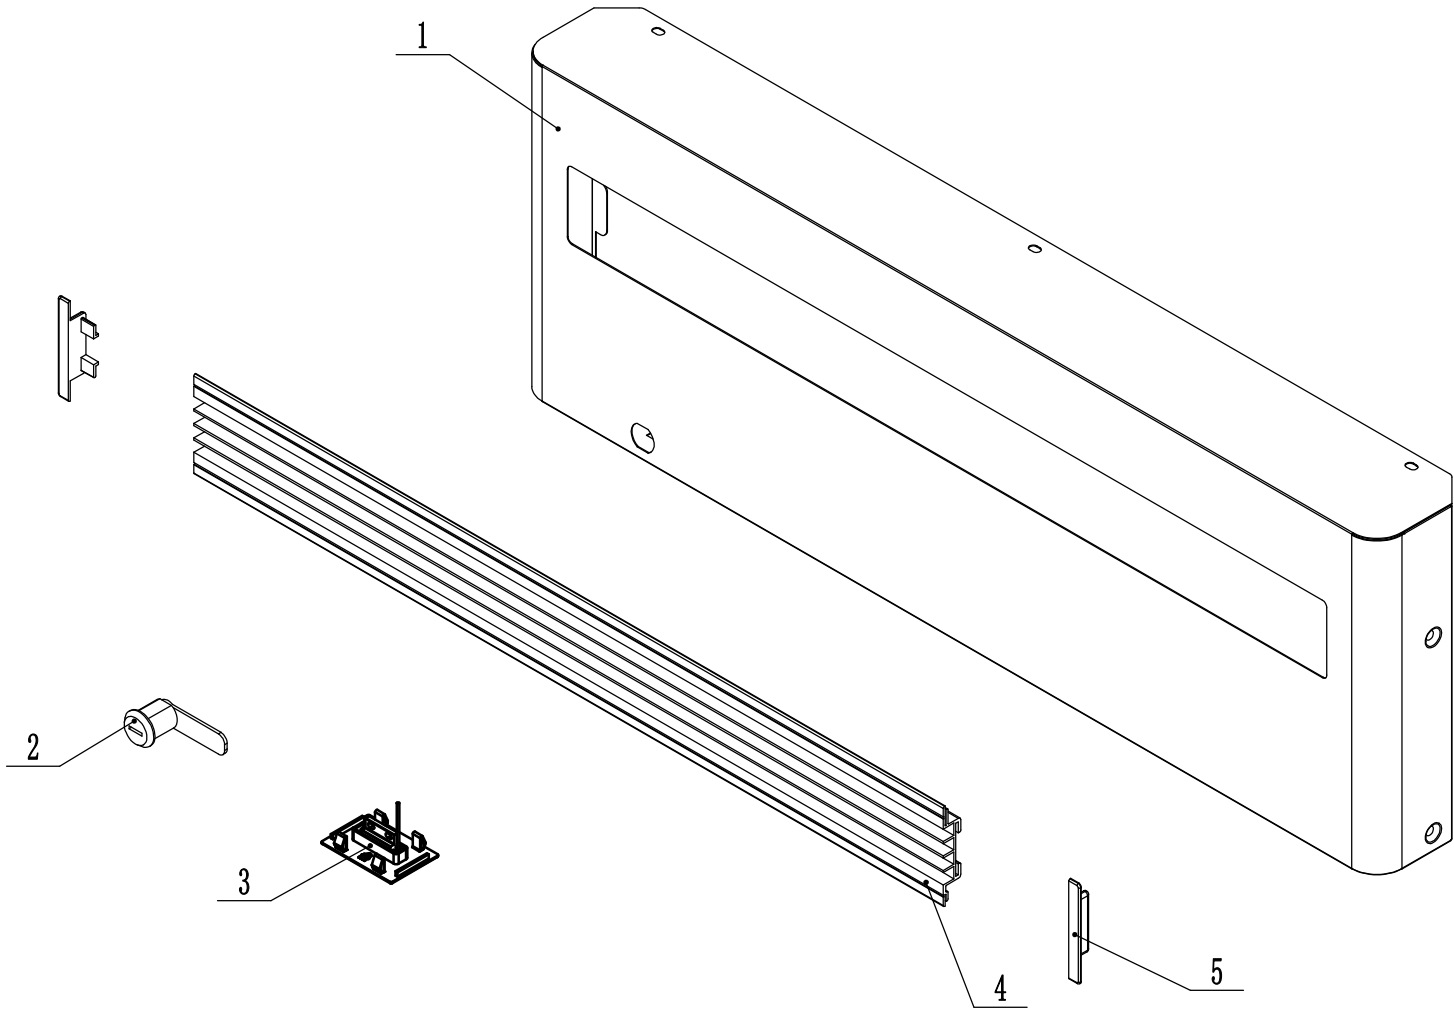

8505GR-MTPA

REV 09.2024

5	W0409272	Black Front Grille Clip	2
4	W0410351	Black Front Grille	1
3	W0409161	Grey Panel Magnetic Switch	1
2	W0604007	Lock & Key	1
1	85011425-430	Top Panel	1
No.	Part #	Part Name	Qty