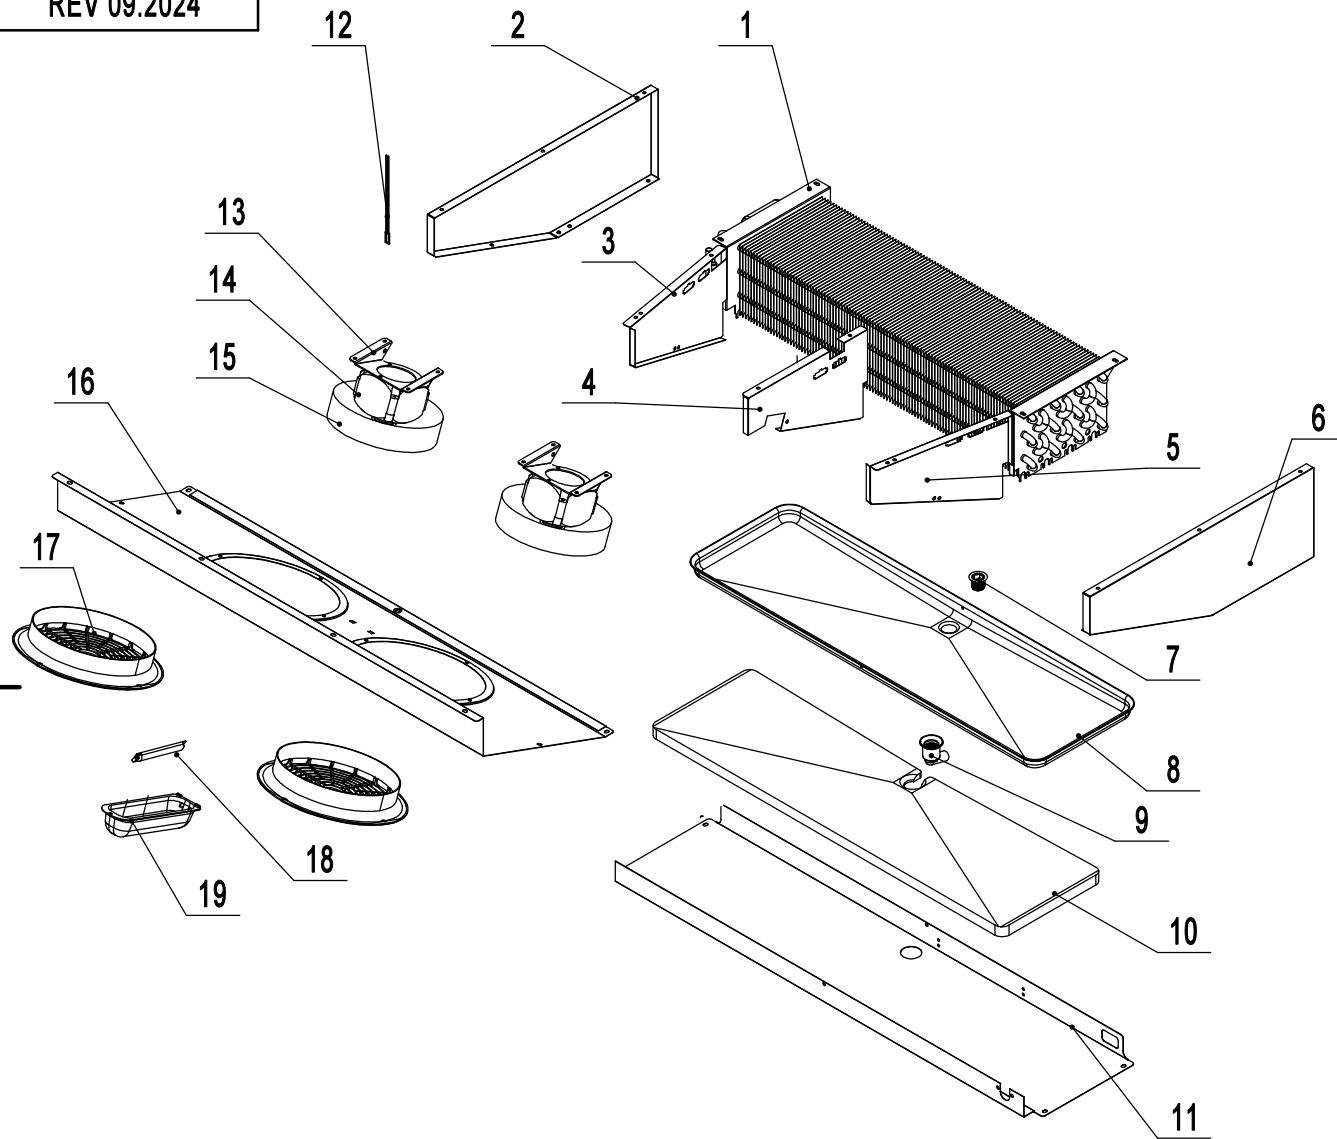

8507GR-EA

REV 09.2024

19	W0409863	Light Cover	1
18	W0304086	LED Light	1
17	W0409080	Evap Fan Shroud	2
16	8114120201	Evap Front Cover	1
15	W0301059	Evap Fan Blade	2
14	W0301904	Evap Fan Motor	2
13	80021501	Evap Fan Bracket	2
12	W0302316	Room Temp White Probe	1
11	8114120101	Drain Pan Cover	1
10	W0803012	Drain Pan Foam	1
9	W0409858	Evap Drain Pan Connector Elbow	1
8	80022003	Evap Drain Pan	1
7	W0409859	Evap Drain Pan Screw Connector	1
6	80021207	Evap Right Baffle	1
5	80021204	Right Evap Air Baffle	1
4	80021205	Middle Evap Air Baffle	1
3	80021203	Left Evap Air Baffle	1
2	80021206	Left Evap Baffle	1
1	W0202118	Evaporator	1
No.	Part #	Part Name	Qty