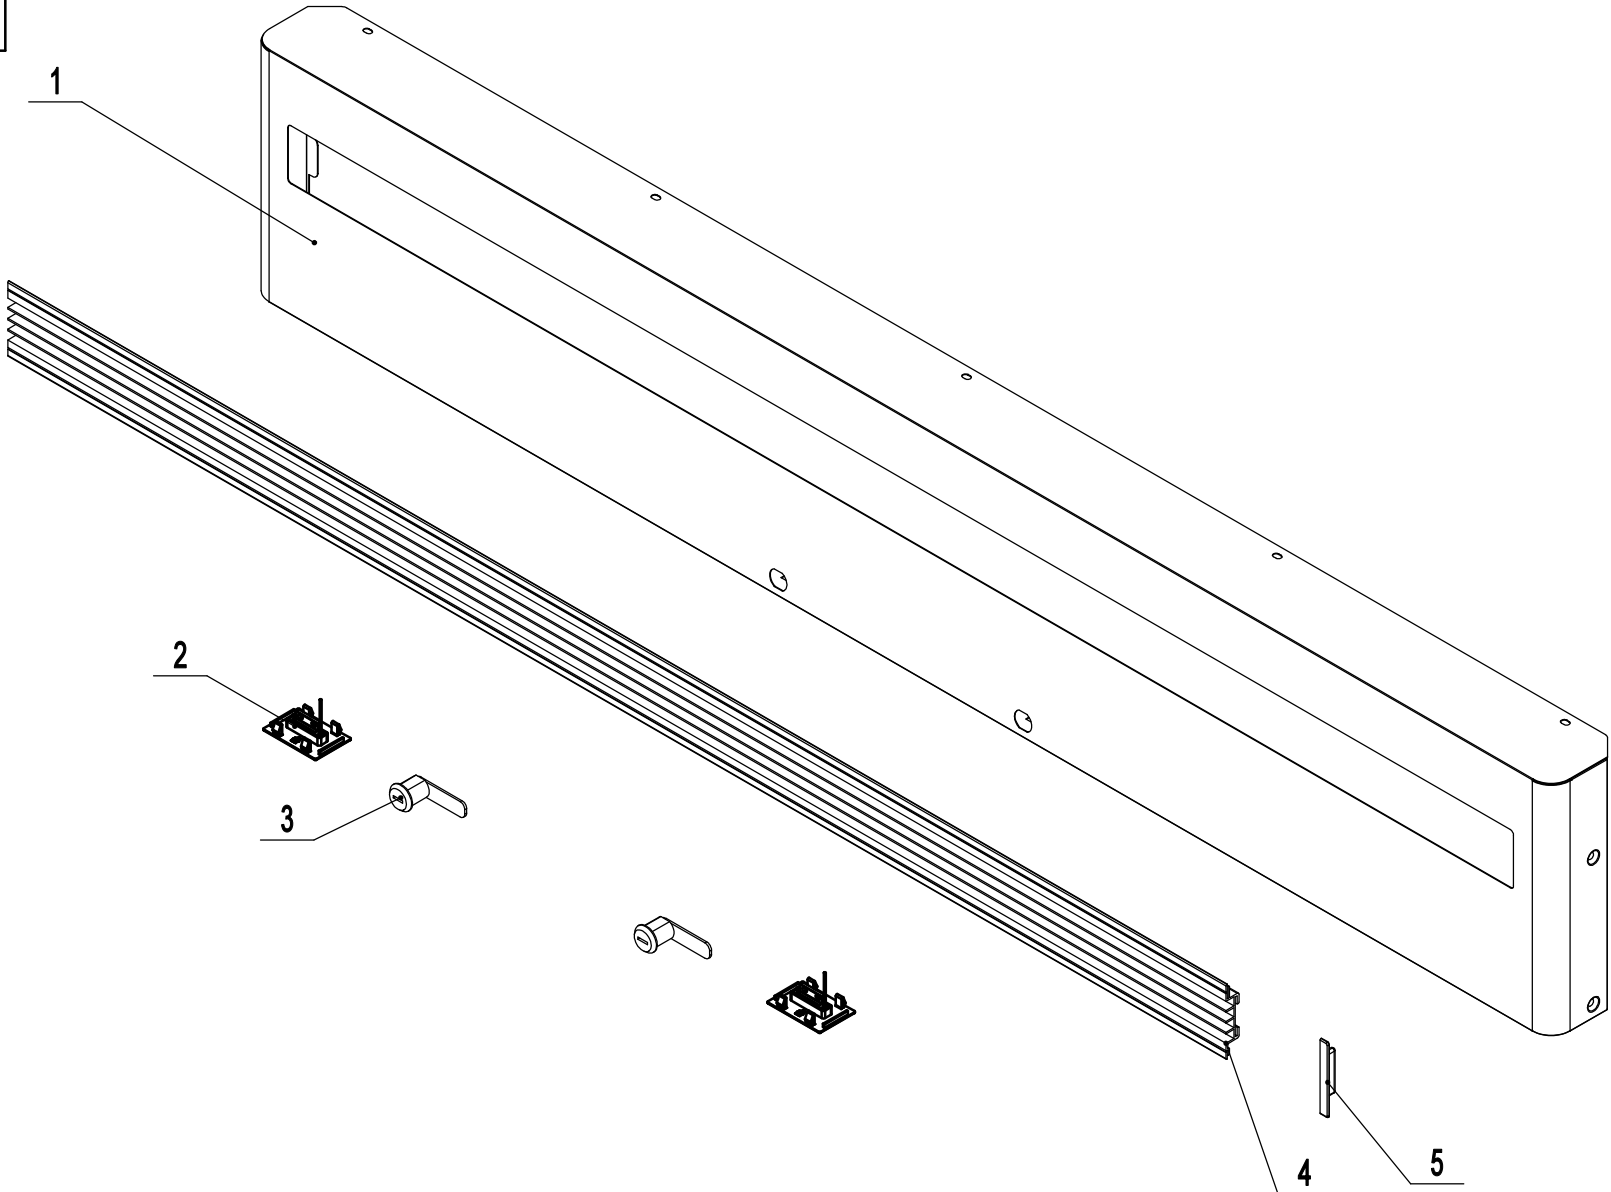

8507GR-MTPA

REV 09.2024

5	W0409272	Black Front Grille Clip	2
4	W0410352	Black Front Grille	1
3	W0604007	Lock & Key	2
2	W0409161	Grey Panel Magnetic Switch	2
1	85031425-430	Top Panel	1
No.	Part #	Part Name	Qty