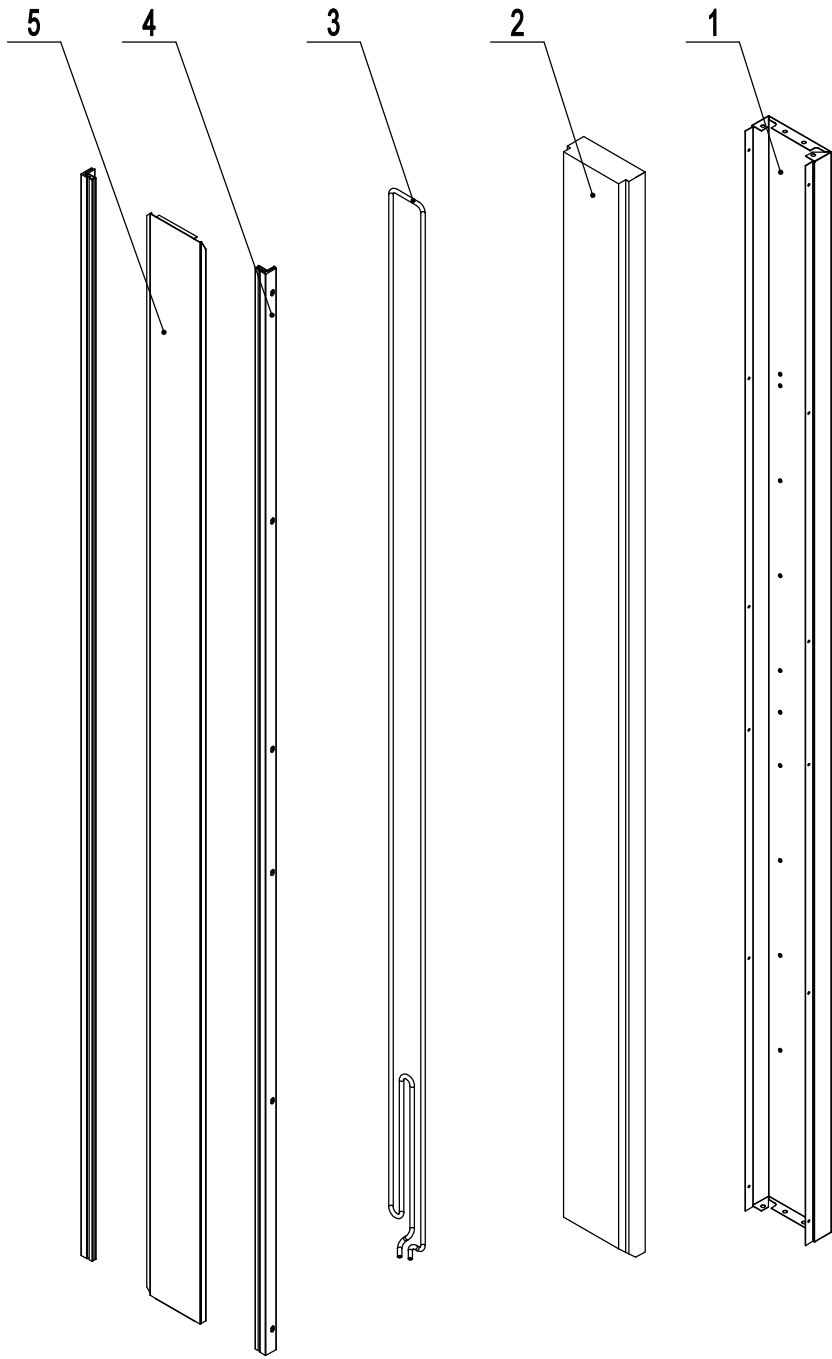

8507-MA

REV 09.2024

5	85041111-430	Mullion Front Cover	1
4	W0410976	Mullion Plastic Connector	2
3	W0310110	Mullion Heater Pipe	1
2	W0499086	Mullion Foam	1
1	85041110-430	Mullion Back Cover	1
No.	Part #	Part Name	Qty