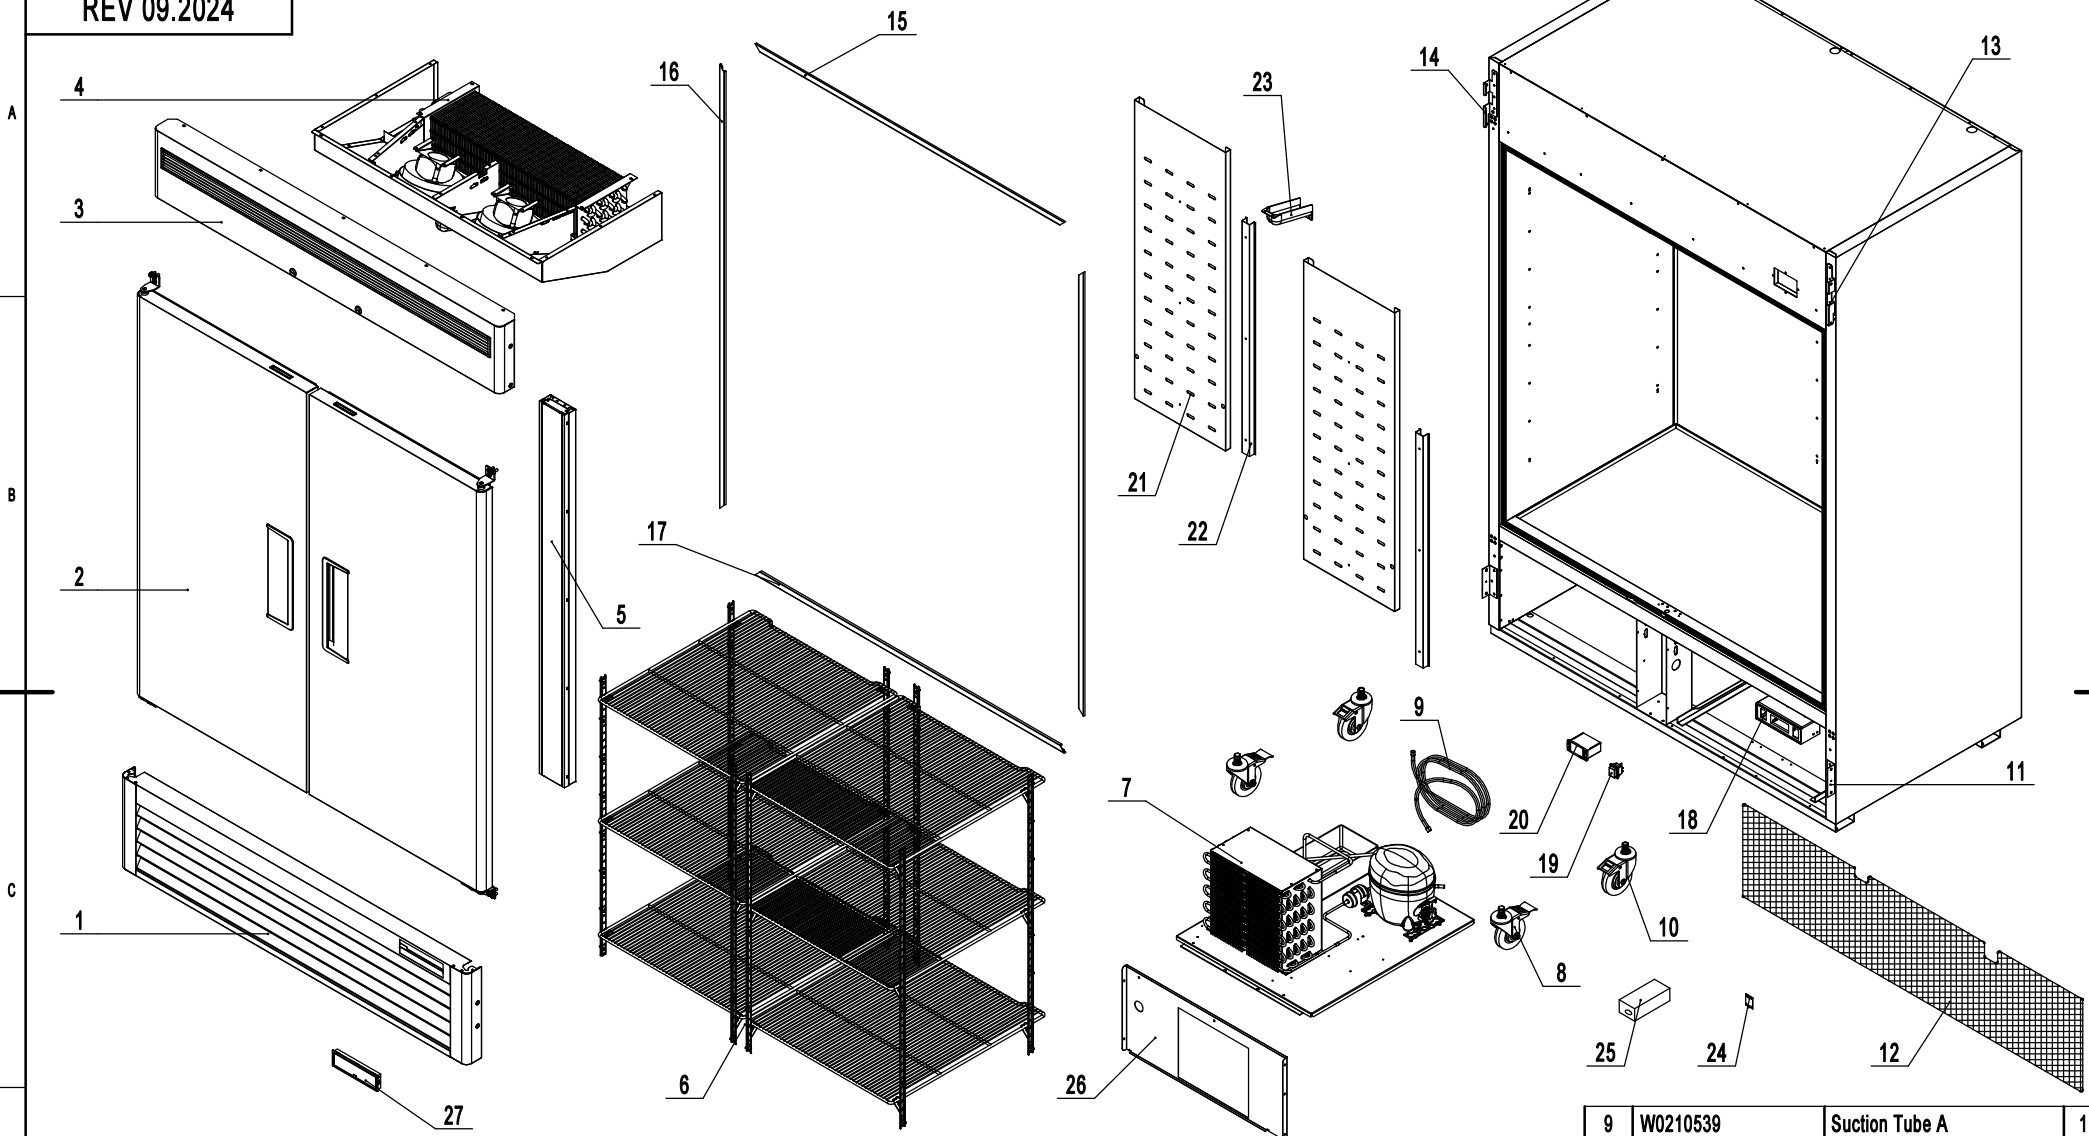

MBF8507GR

REV 09.2024

27	W0409882	Controller Cover	1
26	85031901	Unit Air Baffle	1
25	W0399115	Power Supply/Transformer	1
24	W0399148	LED Control Board	1
23	W0409081	Drain Pipe Cover	1
22	80011041	Air Deflector Bracket	2
21	80021040	Air Deflector	2
20	W0302174	Digital Controller	1
19	W0308019	Green Power Switch	1

18	W04098831	Controller Bracket	1
17	W0410447	Bottom Frame Cover	1
16	W0410446	Left-Right Frame Cover	2
15	W0410448	Top Frame Cover	1
14	85041610	Left Top Panel Fastener	1
13	85041609	Right Top Panel Fastener	1
12	W0402634	Back Bottom Barrier	1
11	85041801	Bottom Panel Retainer	2
10	B0604413	4" M14 Stem Caster W/ Brake	2

9	W0210539	Suction Tube A	1
8	B0604421	4" M14 Stem Caster W/O Brake	2
7	8507GR-CCA	Comp&Cond Assembly	1
6	8503GR-SA	Shelf Assembly	1
5	8507-MA	Mullion Assembly	1
4	8507GR-EA	Evaporator Assembly	1
3	8503GR-MTPA	Top Panel Assembly	1
2	8503-MDA	Door Assembly	1
1	85030420	Bottom Panel	1
No.	Part #	Part Name	Qty