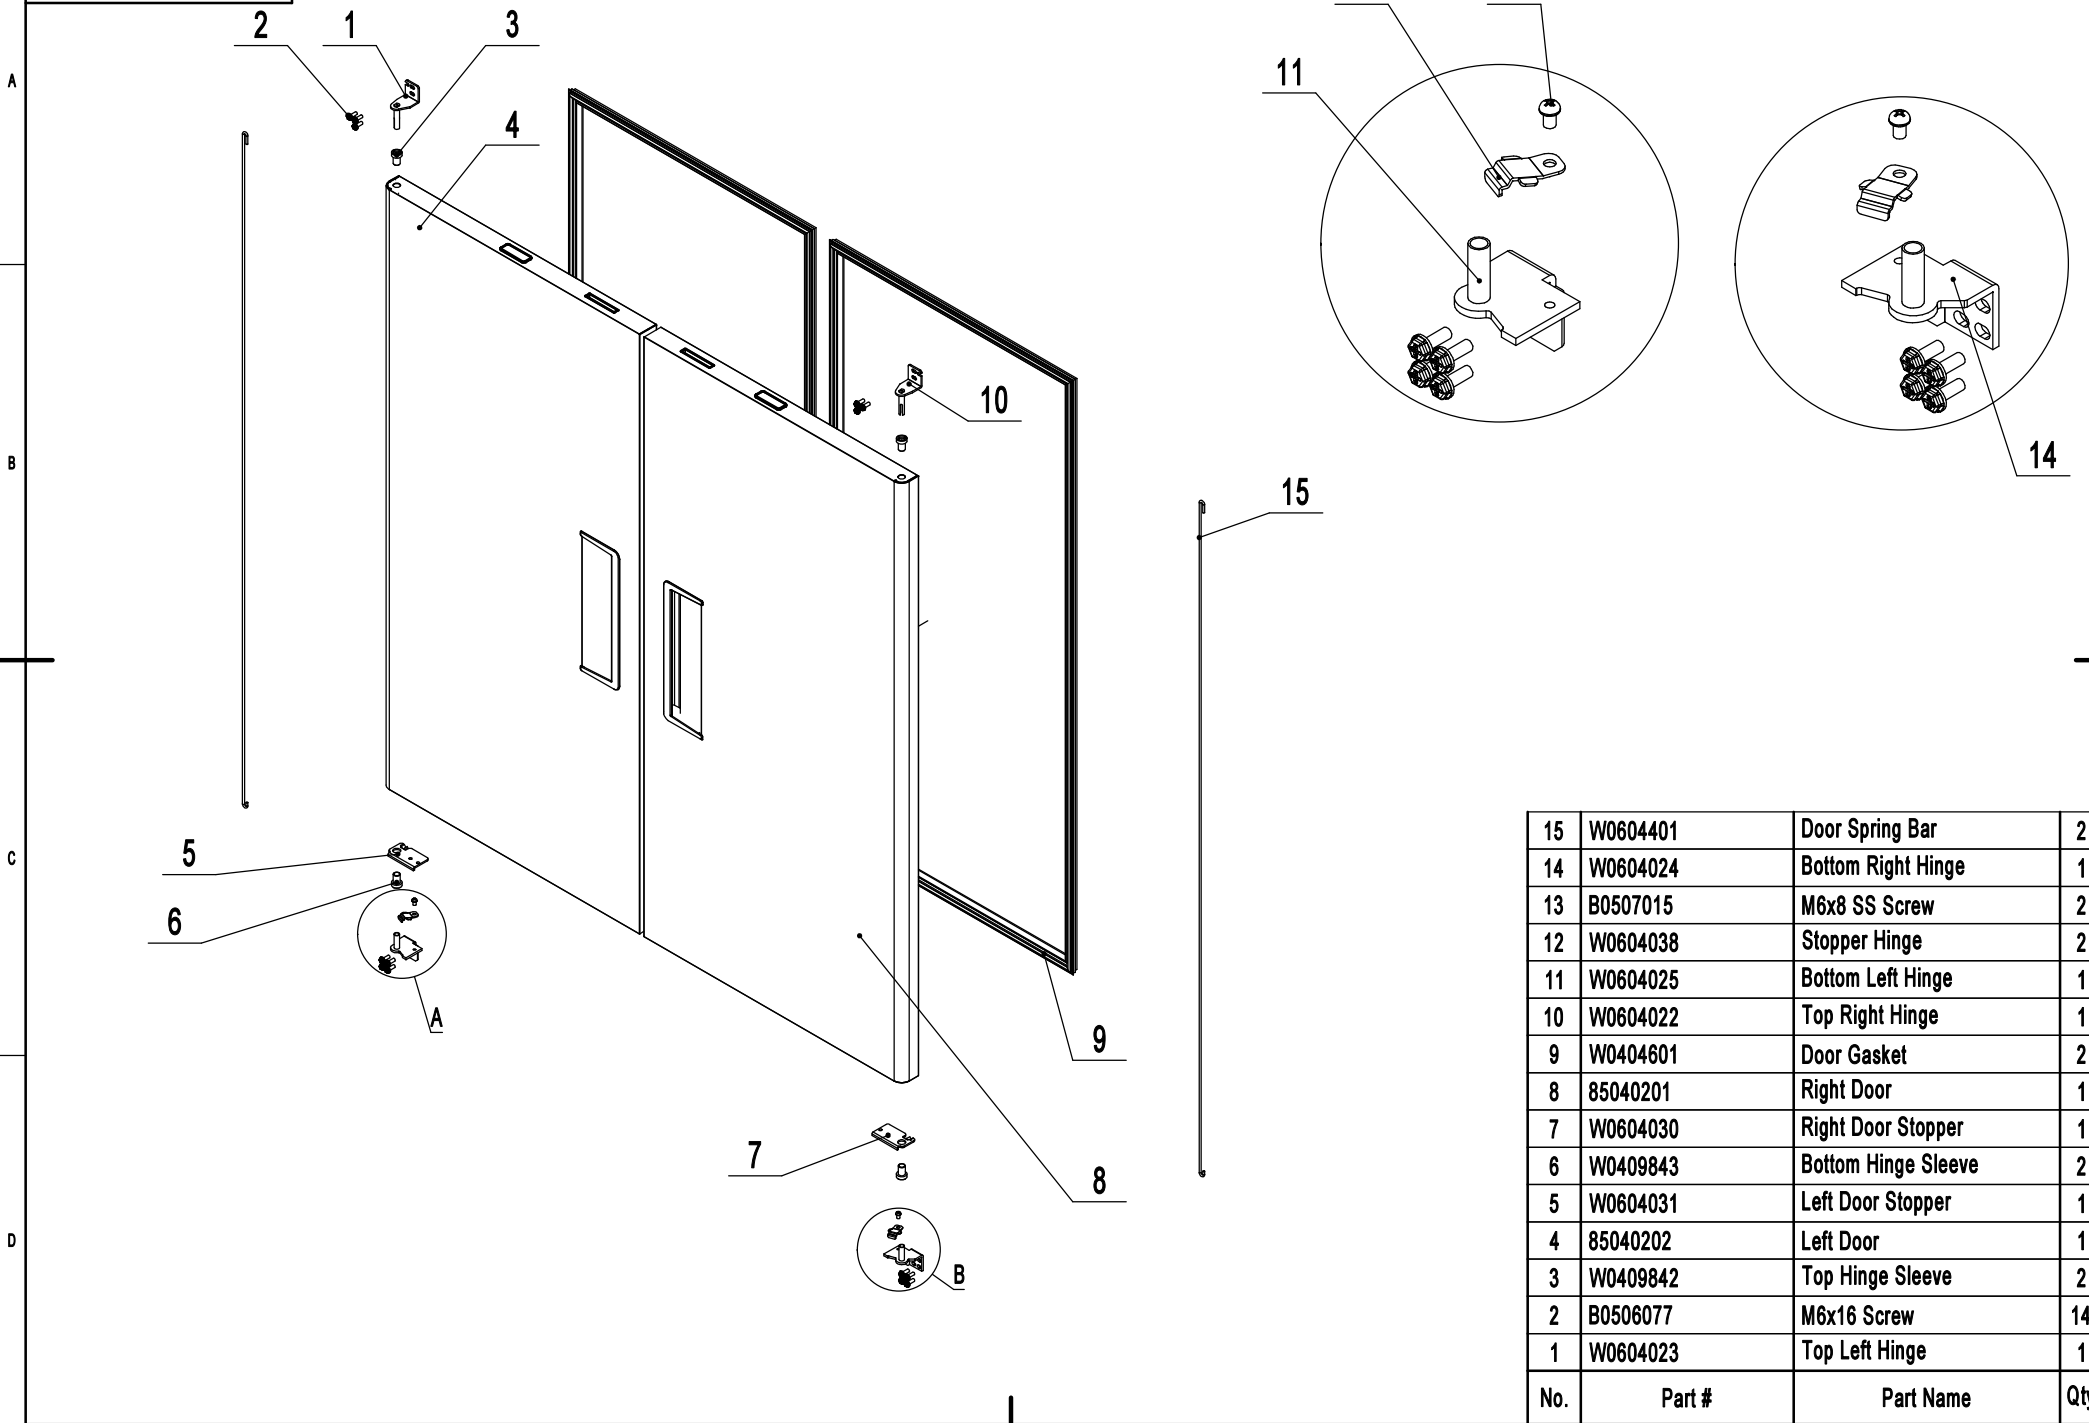

8507-MDA

REV 09.2024

15	W0604401	Door Spring Bar	2
14	W0604024	Bottom Right Hinge	1
13	B0507015	M6x8 SS Screw	2
12	W0604038	Stopper Hinge	2
11	W0604025	Bottom Left Hinge	1
10	W0604022	Top Right Hinge	1
9	W0404601	Door Gasket	2
8	85040201	Right Door	1
7	W0604030	Right Door Stopper	1
6	W0409843	Bottom Hinge Sleeve	2
5	W0604031	Left Door Stopper	1
4	85040202	Left Door	1
3	W0409842	Top Hinge Sleeve	2
2	B0506077	M6x16 Screw	14
1	W0604023	Top Left Hinge	1
No.	Part #	Part Name	Qty