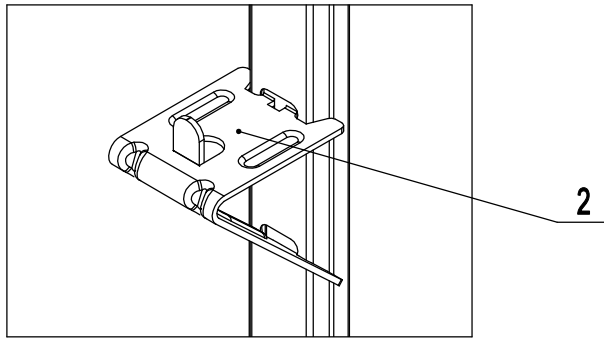

8507GR-SA

REV 09.2024

| | | | |
|-----|----------|------------------------|-----|
| 3 | W0402387 | Shelf, 24 1/2 x 24 1/4 | 6 |
| 2 | 66490313 | Shelf Clip | 24 |
| 1 | 80037410 | Shelf Pilaster | 8 |
| No. | Part # | Part Name | Qty |