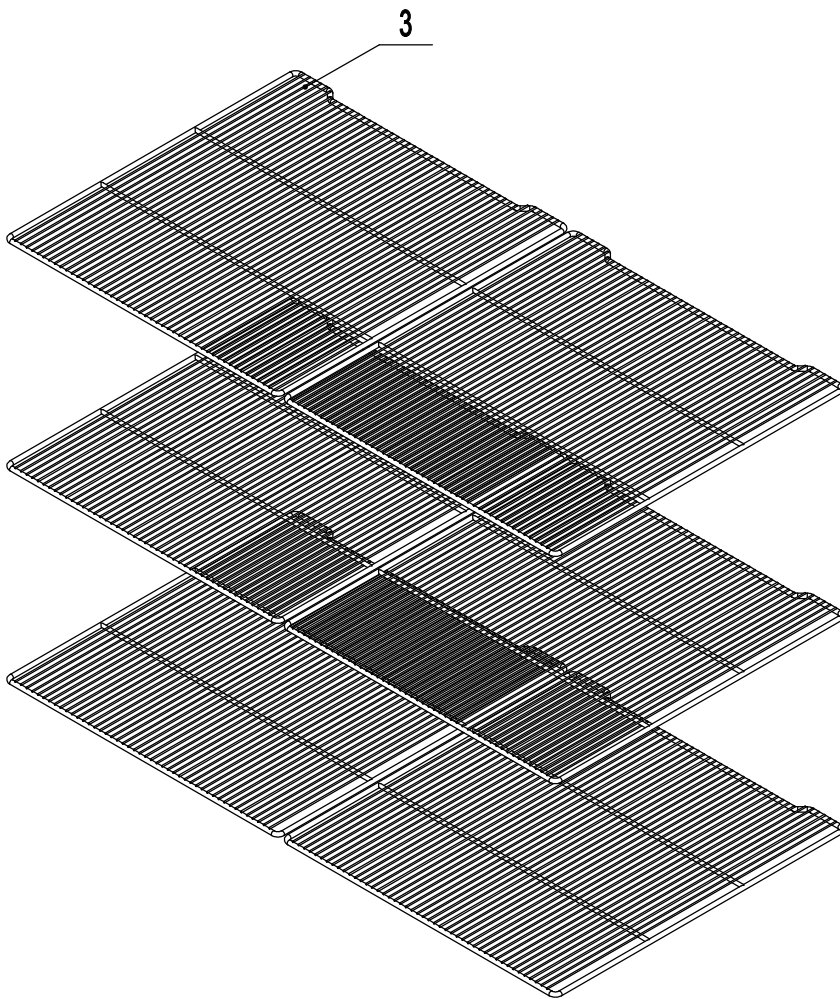

8507GR-SA

REV 09.2024

| | | | |
|-----|----------|------------------------|-----|
| 3 | W0402387 | Shelf, 24 1/2 x 24 1/4 | 6 |
| 2 | 66490313 | Shelf Clip | 24 |
| 1 | 80037410 | Shelf Pilaster | 8 |
| No. | Part # | Part Name | Qty |