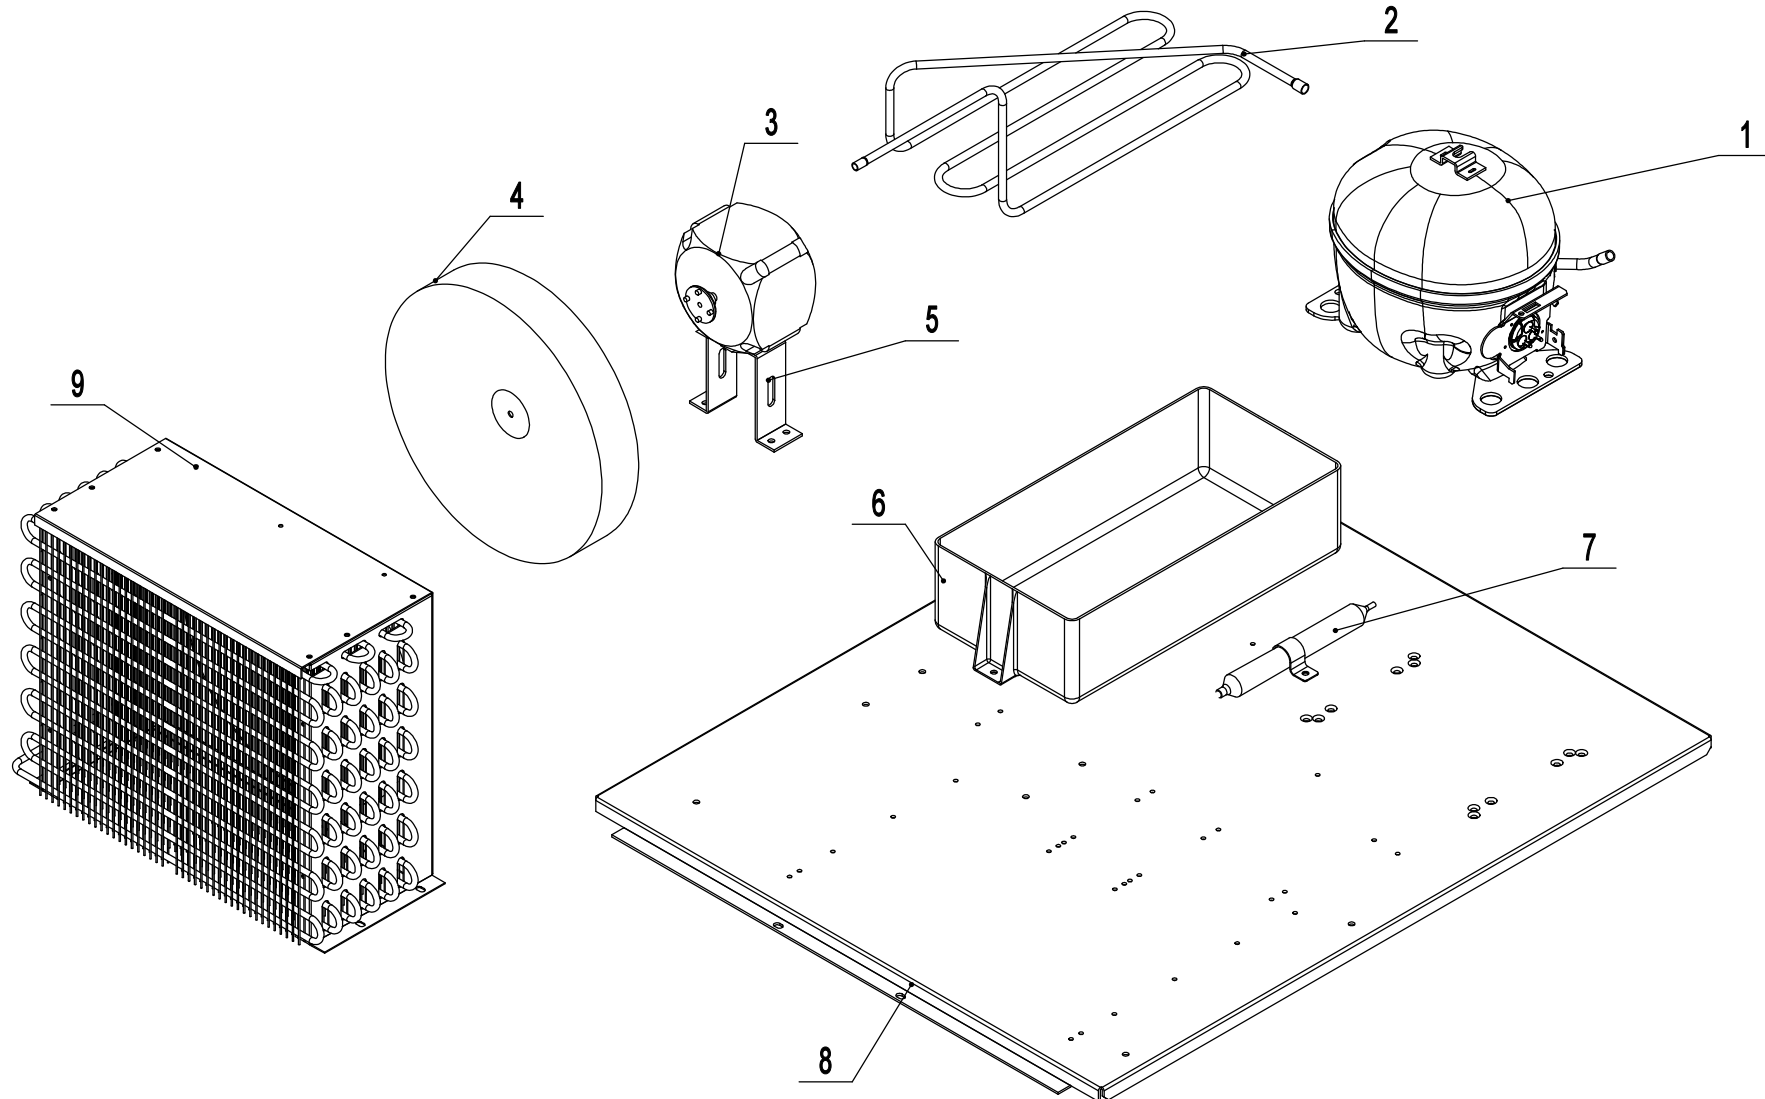

8507GR-CCA

REV 09.2024

9	W0203074	Condenser	1
8	85030501	Condensing Unit Board	1
7	W0204101	Filter Drier	1
6	W0411152	Condenser Drain Pan	1

5	80061601	Condenser Fan Bracket	1
4	W0301061	Condenser Fan Blade	1
3	W0301905	Condenser Fan Motor	1
2	W0210540	Discharge Tube	1
1	W0201042	Compressor	1
No.	Part #	Part Name	Qty