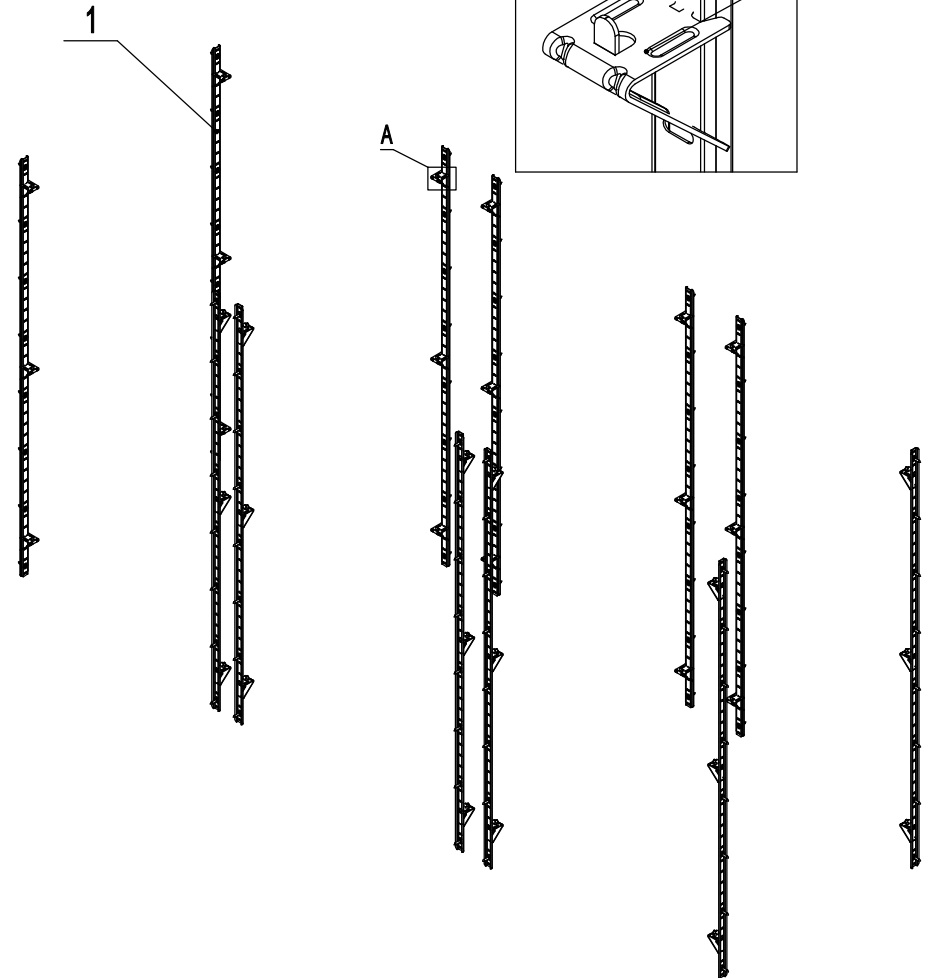

8508GR-SA

REV 09.2024

4	W0402388	Shelf(Mid), 24 1/2 x 27 1/2	3
3	W0402387	Shelf, 24 1/2 x 24 1/4	6
2	66490313	Shelf Clip	36
1	80037410	Shelf Pilaster	12
No.	Part #	Part Name	Qty