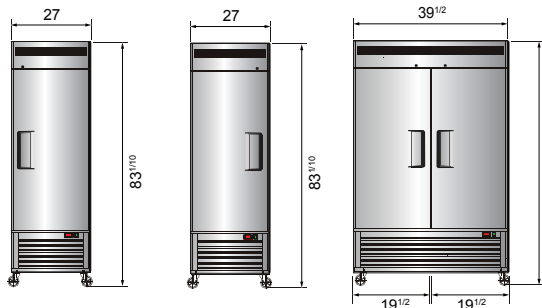

SPECIFICATIONS

Models	Door	Capacity (Cu.Ft.)	Shelves	Casters (inch)	Rated Current (A)	Voltage (V/Hz/Ph)	HP	Refrigerant	Exterior Dimensions (inch)	Net Weight (lb)	Gross Weight (lb)
MBF8519GR	1	8.3	3	2	2.1	115/60/1	1/7	R290	24 ^{1/4} × 24 × 63 ^{1/4}	176	209
MBF8532GR	1	12.57	3	4	2.1	115/60/1	1/4	R290	25 ^{5/8} × 26 × 76 ^{3/8}	232	276
MBF8505GR	1	19.1	3	4	2.1	115/60/1	1/7	R290	27 × 31 ^{7/10} × 83 ^{1/10}	249	282
MBF8505GRL	1	19.1	3	4	2.1	115/60/1	1/7	R290	27 × 31 ^{7/10} × 83 ^{1/10}	249	282
MBF8506GR	2	28.5	6	4	3.2	115/60/1	1/5	R290	39 ^{1/2} × 31 ^{7/10} × 83 ^{1/10}	317	365
MBF8507GR	2	43.8	6	4	3.2	115/60/1	1/5	R290	54 ^{2/5} × 31 ^{7/10} × 83 ^{1/10}	397	452
MBF8508GR	3	68	9	4	4.2	115/60/1	1/4	R290	81 ^{9/10} × 31 ^{7/10} × 83 ^{1/10}	538	615

PLAN VIEW

MBF8519GR

MBF8532GR

MBF8505GR MBF8505GRL MBF8506GR

MBF8507GR

MBF8508GR

Casters

Epoxy shelves