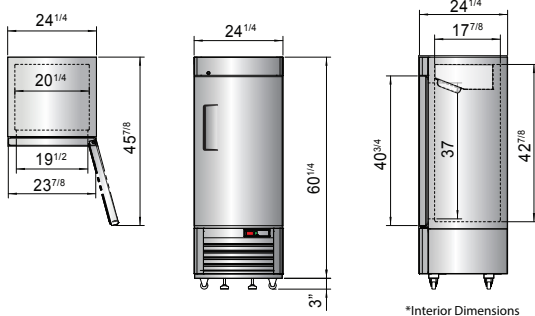

"WE MAKE THE KITCHEN BETTER!"

ATOSA USA, INC.

Toll Free: 855-855-0399 Email: info@atosausa.com

www.atosa.com | www.atosausa.com

California, Colorado, Florida, Georgia, Illinois,

New Jersey, Ohio, Texas, Washington

SPECIFICATIONS

Models	Door	Capacity (Cu.Ft.)	Shelves	Casters (inch)	Rated Current (A)	Voltage (V/Hz/Ph)	HP	Refrigerant	Exterior Dimensions (inch)	Net Weight (lb)	Gross Weight (lb)
MBF8519GR	1	8.3	3	2	2.1	115/60/1	1/7	R290	24^{1/4} × 24 × 63^{1/4}	176	209
MBF8532GR	1	12.57	3	4	2.1	115/60/1	1/4	R290	25^{5/8} × 26 × 76^{3/8}	232	276
MBF8505GR	1	19.1	3	4	2.1	115/60/1	1/7	R290	27 × 31^{7/10} × 83^{1/10}	249	282
MBF8505GRL	1	19.1	3	4	2.1	115/60/1	1/7	R290	27 × 31^{7/10} × 83^{1/10}	249	282
MBF8506GR	2	28.5	6	4	3.2	115/60/1	1/5	R290	39^{1/2} × 31^{7/10} × 83^{1/10}	317	365
MBF8507GR	2	43.8	6	4	3.2	115/60/1	1/5	R290	54^{2/5} × 31^{7/10} × 83^{1/10}	397	452
MBF8508GR	3	68	9	4	4.2	115/60/1	1/4	R290	81^{9/10} × 31^{7/10} × 83^{1/10}	538	615

PLAN VIEW

MBF8519GR