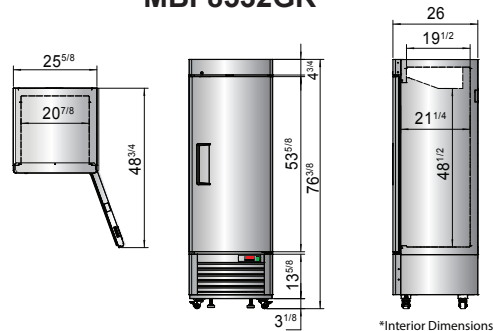

SPECIFICATIONS

Models	Door	Capacity (Cu.Ft.)	Shelves	Casters (inch)	Rated Current (A)	Voltage (V/Hz/Ph)	HP	Refrigerant	Exterior Dimensions (inch)	Net Weight (lb)	Gross Weight (lb)
MBF8519GR	1	8.3	3	2	2.1	115/60/1	1/7	R290	24 ^{1/4} × 24 × 63 ^{1/4}	176	209
MBF8532GR	1	12.57	3	4	2.1	115/60/1	1/4	R290	25 ^{5/8} × 26 × 76 ^{3/8}	232	276
MBF8505GR	1	19.1	3	4	2.1	115/60/1	1/7	R290	27 × 31 ^{7/10} × 83 ^{1/10}	249	282
MBF8505GRL	1	19.1	3	4	2.1	115/60/1	1/7	R290	27 × 31 ^{7/10} × 83 ^{1/10}	249	282
MBF8506GR	2	28.5	6	4	3.2	115/60/1	1/5	R290	39 ^{1/2} × 31 ^{7/10} × 83 ^{1/10}	317	365
MBF8507GR	2	43.8	6	4	3.2	115/60/1	1/5	R290	54 ^{2/5} × 31 ^{7/10} × 83 ^{1/10}	397	452
MBF8508GR	3	68	9	4	4.2	115/60/1	1/4	R290	81 ^{9/10} × 31 ^{7/10} × 83 ^{1/10}	538	615

PLAN VIEW

MBF8519GR

MBF8532GR

MBF8505GR MBF8505GRL MBF8506GR

MBF8507GR

MBF8508GR

Casters

Epoxy shelves