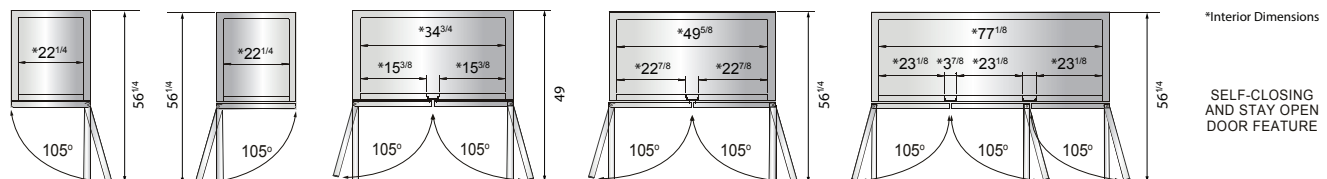

SPECIFICATIONS

Models	Door	Capacity (Cu.Ft.)	Shelves	Casters (inch)	Rated Current (A)	Voltage (V/Hz/Ph)	HP	Refrigerant	Exterior Dimensions (inch)	Net Weight (lb)	Gross Weight (lb)
MBF8519GR	1	8.3	3	2	2.1	115/60/1	1/7	R290	24 ^{1/4} × 24 × 63 ^{1/4}	176	209
MBF8532GR	1	12.57	3	4	2.1	115/60/1	1/4	R290	25 ^{5/8} × 26 × 76 ^{3/8}	232	276
MBF8505GR	1	19.1	3	4	2.1	115/60/1	1/7	R290	27 × 31 ^{7/10} × 83 ^{1/10}	249	282
MBF8505GRL	1	19.1	3	4	2.1	115/60/1	1/7	R290	27 × 31 ^{7/10} × 83 ^{1/10}	249	282
MBF8506GR	2	28.5	6	4	3.2	115/60/1	1/5	R290	39 ^{1/2} × 31 ^{7/10} × 83 ^{1/10}	317	365
MBF8507GR	2	43.8	6	4	3.2	115/60/1	1/5	R290	54 ^{2/5} × 31 ^{7/10} × 83 ^{1/10}	397	452
MBF8508GR	3	68	9	4	4.2	115/60/1	1/4	R290	81 ^{9/10} × 31 ^{7/10} × 83 ^{1/10}	538	615

PLAN VIEW

MBF8519GR

MBF8532GR

MBF8505GR MBF8505GRL MBF8506GR

MBF8507GR

MBF8508GR

Casters

Epoxy shelves