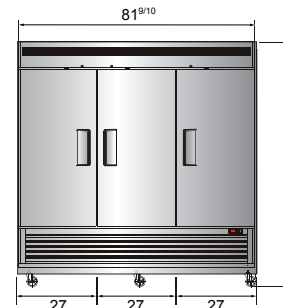

Bottom Mount Reach-In Refrigerators

Standard Features

- Bottom mount compressor units with environmentally friendly R290 refrigerant
- Stainless steel exterior & interior
- Electronic temperature controller
- Maintains temperatures between 35°F – 38°F
- LED interior light(s)
- Recessed door handle(s)
- Door lock(s) standard
- Magnetic door gasket(s) standard for positive door seal
- Pre-installed casters
- Three (3) pre-installed shelves per section
- Down duct refrigeration to ensure even distribution of air

SPECIFICATIONS

Models	Door	Capacity (Cu.Ft.)	Shelves	Casters (inch)	Rated Current (A)	Voltage (V/Hz/Ph)	HP	Refrigerant	Exterior Dimensions (inch)	Net Weight (lb)	Gross Weight (lb)
MBF8519GR	1	8.3	3	2	2.1	115/60/1	1/7	R290	24 ^{1/4} × 24 × 63 ^{1/4}	176	209
MBF8532GR	1	12.57	3	4	2.1	115/60/1	1/4	R290	25 ^{5/8} × 26 × 76 ^{3/8}	232	276
MBF8505GR	1	19.1	3	4	2.1	115/60/1	1/7	R290	27 × 31 ^{7/10} × 83 ^{1/10}	249	282
MBF8505GRL	1	19.1	3	4	2.1	115/60/1	1/7	R290	27 × 31 ^{7/10} × 83 ^{1/10}	249	282
MBF8506GR	2	28.5	6	4	3.2	115/60/1	1/5	R290	39 ^{1/2} × 31 ^{7/10} × 83 ^{1/10}	317	365
MBF8507GR	2	43.8	6	4	3.2	115/60/1	1/5	R290	54 ^{2/5} × 31 ^{7/10} × 83 ^{1/10}	397	452
MBF8508GR	3	68	9	4	4.2	115/60/1	1/4	R290	81 ^{9/10} × 31 ^{7/10} × 83 ^{1/10}	538	615

PLAN VIEW

MBF8519GR

MBF8532GR

MBF8505GR MBF8505GRL MBF8506GR

MBF8507GR

MBF8508GR

Casters

Epoxy shelves