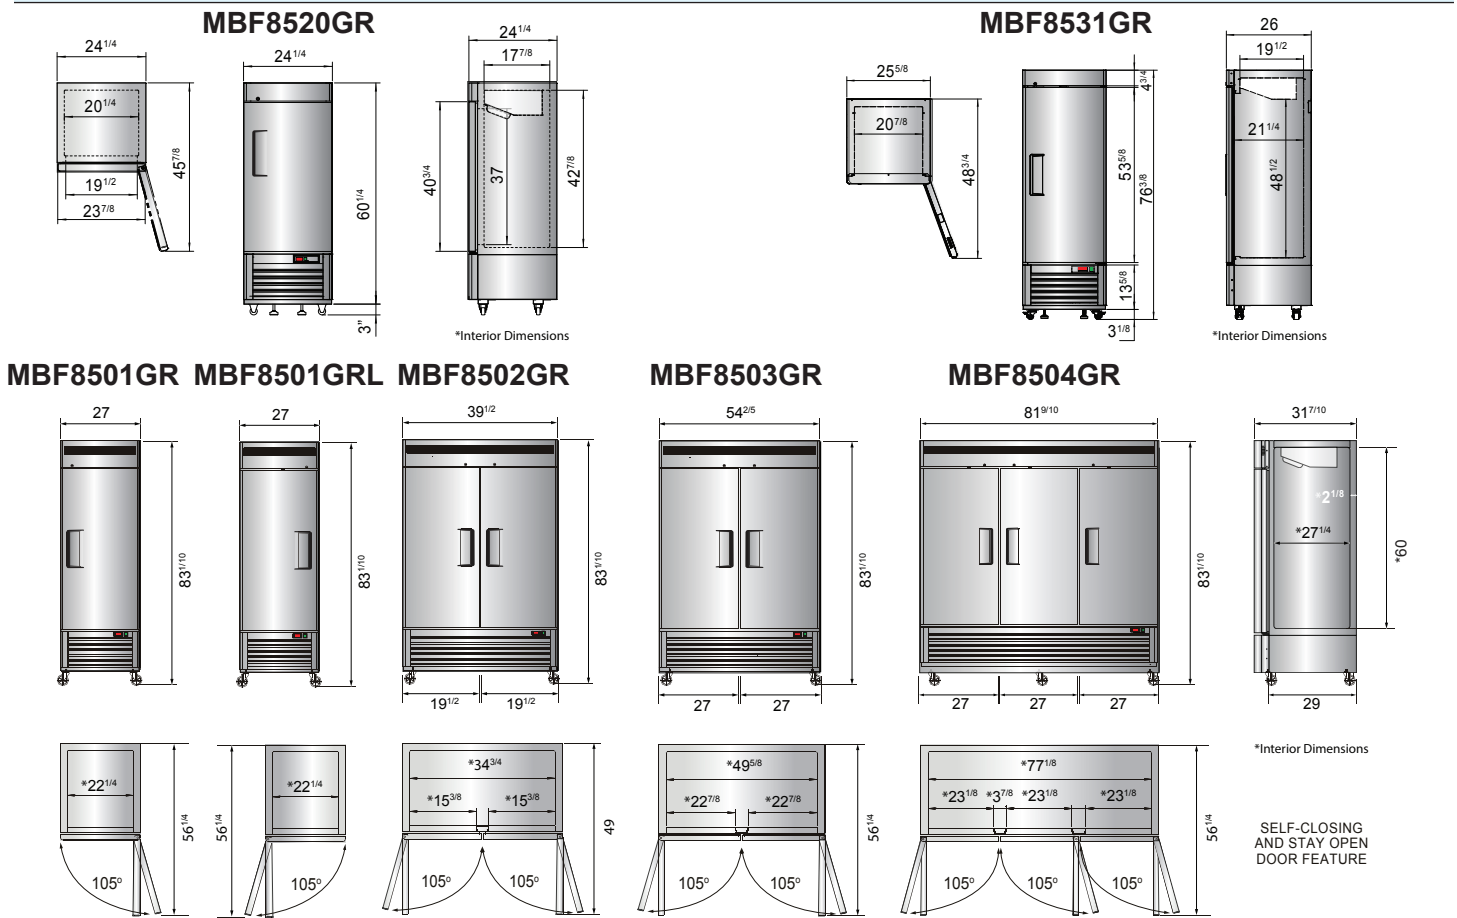

"WE MAKE THE KITCHEN BETTER!"

ATOSA USA, INC.

Toll Free: 855-855-0399 Email: info@atosausa.com

www.atosa.com | www.atosausa.com

California, Colorado, Florida, Georgia, Illinois,
New Jersey, Ohio, Texas, Washington

SPECIFICATIONS

Models	Door	Capacity (Cu.Ft.)	Shelves	Casters (inch)	Rated Current (A)	Voltage (V/Hz/Ph)	HP	Refrigerant	Exterior Dimensions (inch)	Net Weight (lb)	Gross Weight (lb)
MBF8520GR	1	8.3	3	2	6.3	115/60/1	1/2	R290	24^{1/4} × 24 × 63^{1/4}	187	220
MBF8531GR	1	12.57	3	4	6.3	115/60/1	1/2	R290	25^{5/8} × 26 × 76^{3/8}	232	276
MBF8501GR	1	19.1	3	4	6.3	115/60/1	1/2	R290	27 × 31^{7/10} × 83^{1/10}	265	298
MBF8501GRL	1	19.1	3	4	6.3	115/60/1	1/2	R290	27 × 31^{7/10} × 83^{1/10}	265	298
MBF8502GR	2	28.5	6	4	8.6	115/60/1	3/4	R290	39^{1/2} × 31^{7/10} × 83^{1/10}	330	379
MBF8503GR	2	43.8	6	4	8.6	115/60/1	3/4	R290	54^{2/5} × 31^{7/10} × 83^{1/10}	410	465
MBF8504GR	3	68	9	4	6.2	208-230/115/60/1	1	R290	81^{9/10} × 31^{7/10} × 83^{1/10}	551	628

PLAN VIEW

Casters

Epoxy shelves

Door lock

Down duct

Temperature control

MBF8504GR

MBF8520GR
MBF8531GR
MBF8501GR(L)
MBF8502GR
MBF8503GR