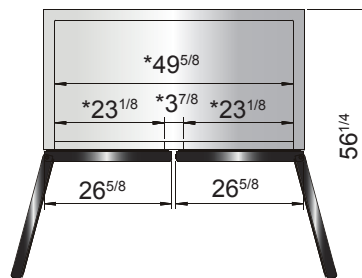

California, Colorado, Florida, Georgia, Illinois,
New Jersey, Ohio, Texas, Washington

SPECIFICATIONS

Models	Door	Capacity (Cu.Ft.)	Shelves	Casters (inch)	Rated Current (A)	Voltage (V/Hz/Ph)	HP	Refrigerant	Exterior Dimensions (inch)	Net Weight (lb)	Gross Weight (lb)
MCF8701GR	1	19.1	4	4	6.3	115/60/1	1/2	R290	27×31 ^{3/4} ×83 ^{1/8}	309	342
MCF8701GRL	1	19.1	4	4	6.3	115/60/1	1/2	R290	27×31 ^{3/4} ×83 ^{1/8}	309	342
MCF8703ES	2	44.8	8	4	8.6	115/60/1	3/4	R290	54 ^{3/8} ×31 ^{3/4} ×83 ^{1/8}	498	553

PLAN VIEW

MCF8701GR

MCF8701GRL

MCF8703ES

Casters

Temperature control

Door lock

LED lights