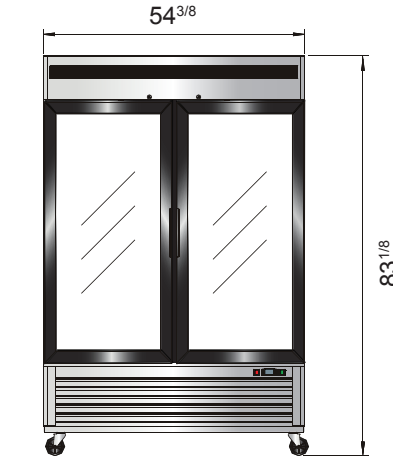

Glass Door Reach-In Freezers

Standard Features

- Stainless steel exterior & interior
- LED interior lights
- Heavy duty Embraco compressor with environmentally friendly R290 refrigerant
- Electronic temperature controller
- Maintains temperatures between -8°F – 0°F
- Self-closing door(s) with automatic stay open feature
- Recessed door handle
- Magnetic door gasket
- Double pane glass door
- Pre-installed casters
- NEMA 5-15 plug standard
- Four (4) pre-installed shelves per section

California, Colorado, Florida, Georgia, Illinois,
New Jersey, Ohio, Texas, Washington

SPECIFICATIONS

Models	Door	Capacity (Cu.Ft.)	Shelves	Casters (inch)	Rated Current (A)	Voltage (V/Hz/Ph)	HP	Refrigerant	Exterior Dimensions (inch)	Net Weight (lb)	Gross Weight (lb)
MCF8701GR	1	19.1	4	4	6.3	115/60/1	1/2	R290	27×31 ^{3/4} ×83 ^{1/8}	309	342
MCF8701GRL	1	19.1	4	4	6.3	115/60/1	1/2	R290	27×31 ^{3/4} ×83 ^{1/8}	309	342
MCF8703ES	2	44.8	8	4	8.6	115/60/1	3/4	R290	54 ^{3/8} ×31 ^{3/4} ×83 ^{1/8}	498	553

PLAN VIEW

MCF8701GR

MCF8701GRL

MCF8703ES

Casters

Temperature control

Door lock

LED lights