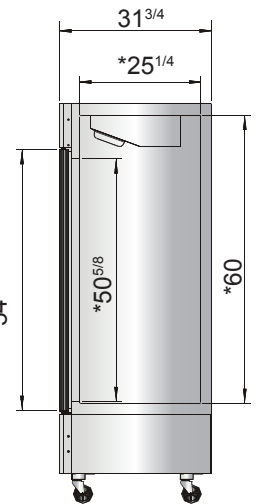

California, Colorado, Florida, Georgia, Illinois,
New Jersey, Ohio, Texas, Washington

SPECIFICATIONS

Models	Door	Capacity (Cu.Ft.)	Shelves	Casters (inch)	Rated Current (A)	Voltage (V/Hz/Ph)	HP	Refrigerant	Exterior Dimensions (inch)	Net Weight (lb)	Gross Weight (lb)
MCF8701GR	1	19.1	4	4	6.3	115/60/1	1/2	R290	27×31 ^{3/4} ×83 ^{1/8}	309	342
MCF8701GRL	1	19.1	4	4	6.3	115/60/1	1/2	R290	27×31 ^{3/4} ×83 ^{1/8}	309	342
MCF8703ES	2	44.8	8	4	8.6	115/60/1	3/4	R290	54 ^{3/8} ×31 ^{3/4} ×83 ^{1/8}	498	553

PLAN VIEW

MCF8701GR

MCF8701GRL

MCF8703ES

Casters

Temperature control

Door lock

LED lights