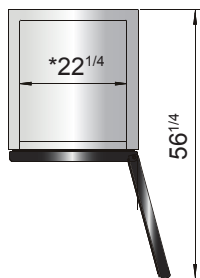

California, Colorado, Florida, Georgia, Illinois,
New Jersey, Ohio, Texas, Washington

SPECIFICATIONS

Models	Door	Capacity (Cu.Ft.)	Shelves	Casters (inch)	Rated Current (A)	Voltage (V/Hz/Ph)	HP	Refrigerant	Exterior Dimensions (inch)	Net Weight (lb)	Gross Weight (lb)
MCF8701GR	1	19.1	4	4	6.3	115/60/1	1/2	R290	27×31 ^{3/4} ×83 ^{1/8}	309	342
MCF8701GRL	1	19.1	4	4	6.3	115/60/1	1/2	R290	27×31 ^{3/4} ×83 ^{1/8}	309	342
MCF8703ES	2	44.8	8	4	8.6	115/60/1	3/4	R290	54 ^{3/8} ×31 ^{3/4} ×83 ^{1/8}	498	553

PLAN VIEW

MCF8701GR

MCF8701GRL

MCF8703ES

Casters

Temperature control

Door lock

LED lights