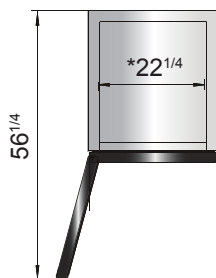

California, Colorado, Florida, Georgia, Illinois,
New Jersey, Ohio, Texas, Washington

SPECIFICATIONS

Models	Door	Capacity (Cu.Ft.)	Shelves	Casters (inch)	Rated Current (A)	Voltage (V/Hz/Ph)	HP	Refrigerant	Exterior Dimensions (inch)	Net Weight (lb)	Gross Weight (lb)
MCF8701GR	1	19.1	4	4	6.3	115/60/1	1/2	R290	27×31 ^{3/4} ×83 ^{1/8}	309	342
MCF8701GRL	1	19.1	4	4	6.3	115/60/1	1/2	R290	27×31 ^{3/4} ×83 ^{1/8}	309	342
MCF8703ES	2	44.8	8	4	8.6	115/60/1	3/4	R290	54 ^{3/8} ×31 ^{3/4} ×83 ^{1/8}	498	553

PLAN VIEW

MCF8701GR

MCF8701GRL

MCF8703ES

Casters

Temperature control

Door lock

LED lights