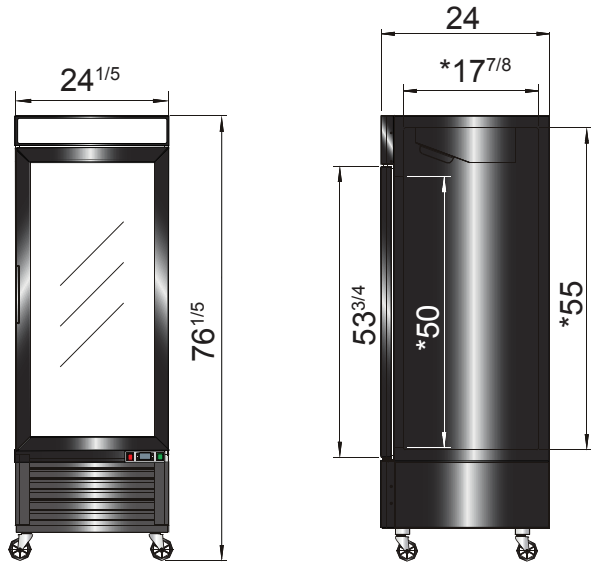

2 YEAR PARTS AND LABOR WARRANTY
5 YEAR COMPRESSOR PART WARRANTY

MODELS:

MCF8725GR / MCF8726GR

MCF8725GR

MCF8726GR

Model #	Lighted header panel overall dimensions	Lighted header panel visual dimensions
MCF8725GR	23 ^{13/16} ×4 ^{5/8} ×1/8	22 ^{15/16} ×3 ^{9/16}
MCF8726GR	23 ^{13/16} ×4 ^{5/8} ×1/8	22 ^{15/16} ×3 ^{9/16}

SPECIFICATIONS

Models	Door	Capacity (Cu.Ft.)	Shelves	Casters (inch)	Rated Current (A)	Voltage (V/Hz/Ph)	HP	Refrigerant	Exterior Dimensions (inch)	Net Weight (lb)	Gross Weight (lb)
MCF8725GR	1	11.1	4	2	2.1	115/60/1	1/7	R290	24 ^{1/5} ×24×76 ^{1/5}	227	251
MCF8726GR	1	8.3	4	2	2.1	115/60/1	1/7	R290	24 ^{1/5} ×24×63 ^{1/5}	190	210

PLAN VIEW

MCF8725GR

MCF8726GR

*Interior Dimensions
SELF-CLOSING
AND STAY OPEN
DOOR FEATURE

*Interior Dimensions
SELF-CLOSING
AND STAY OPEN
DOOR FEATURE

Casters

Temperature control

Door lock