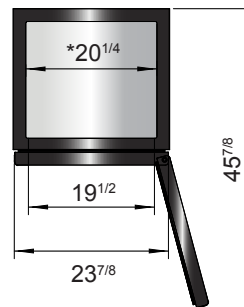

2 YEAR PARTS AND LABOR WARRANTY
5 YEAR COMPRESSOR PART WARRANTY

MODELS:

MCF8725GR / MCF8726GR

MCF8725GR

MCF8726GR

Model #	Lighted header panel overall dimensions	Lighted header panel visual dimensions
MCF8725GR	23 ^{13/16} ×4 ^{5/8} ×1/8	22 ^{15/16} ×3 ^{9/16}
MCF8726GR	23 ^{13/16} ×4 ^{5/8} ×1/8	22 ^{15/16} ×3 ^{9/16}

SPECIFICATIONS

Models	Door	Capacity (Cu.Ft.)	Shelves	Casters (inch)	Rated Current (A)	Voltage (V/Hz/Ph)	HP	Refrigerant	Exterior Dimensions (inch)	Net Weight (lb)	Gross Weight (lb)
MCF8725GR	1	11.1	4	2	2.1	115/60/1	1/7	R290	24 ^{1/5} ×24×76 ^{1/5}	227	251
MCF8726GR	1	8.3	4	2	2.1	115/60/1	1/7	R290	24 ^{1/5} ×24×63 ^{1/5}	190	210

PLAN VIEW

MCF8725GR

MCF8726GR

*Interior Dimensions
SELF-CLOSING
AND STAY OPEN
DOOR FEATURE

*Interior Dimensions
SELF-CLOSING
AND STAY OPEN
DOOR FEATURE

Casters

Temperature control

Door lock

LED lights

Epoxy shelves

NEMA 5-15P

NEMA
15A/125V