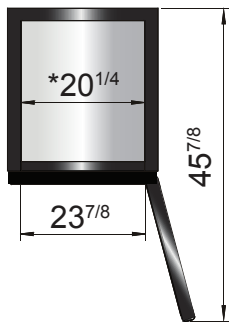

2 YEAR PARTS AND LABOR WARRANTY
5 YEAR COMPRESSOR PART WARRANTY

MODELS:

MCF8725GR / MCF8726GR

MCF8725GR

MCF8726GR

Model #	Lighted header panel overall dimensions	Lighted header panel visual dimensions
MCF8725GR	23 ^{13/16} ×4 ^{5/8} ×1/8	22 ^{15/16} ×3 ^{9/16}
MCF8726GR	23 ^{13/16} ×4 ^{5/8} ×1/8	22 ^{15/16} ×3 ^{9/16}

SPECIFICATIONS

Models	Door	Capacity (Cu.Ft.)	Shelves	Casters (inch)	Rated Current (A)	Voltage (V/Hz/Ph)	HP	Refrigerant	Exterior Dimensions (inch)	Net Weight (lb)	Gross Weight (lb)
MCF8725GR	1	11.1	4	2	2.1	115/60/1	1/7	R290	24 ^{1/5} ×24×76 ^{1/5}	227	251
MCF8726GR	1	8.3	4	2	2.1	115/60/1	1/7	R290	24 ^{1/5} ×24×63 ^{1/5}	190	210

PLAN VIEW

MCF8725GR

MCF8726GR

*Interior Dimensions
SELF-CLOSING
AND STAY OPEN
DOOR FEATURE

*Interior Dimensions
SELF-CLOSING
AND STAY OPEN
DOOR FEATURE

Casters

Temperature control

Door lock