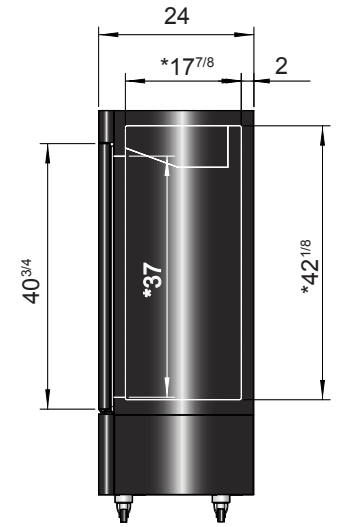

2 YEAR PARTS AND LABOR WARRANTY
5 YEAR COMPRESSOR PART WARRANTY

MODELS:

MCF8725GR / MCF8726GR

MCF8725GR

MCF8726GR

Model #	Lighted header panel overall dimensions	Lighted header panel visual dimensions
MCF8725GR	23 ^{13/16} ×4 ^{5/8} ×1/8	22 ^{15/16} ×3 ^{9/16}
MCF8726GR	23 ^{13/16} ×4 ^{5/8} ×1/8	22 ^{15/16} ×3 ^{9/16}

SPECIFICATIONS

Models	Door	Capacity (Cu.Ft.)	Shelves	Casters (inch)	Rated Current (A)	Voltage (V/Hz/Ph)	HP	Refrigerant	Exterior Dimensions (inch)	Net Weight (lb)	Gross Weight (lb)
MCF8725GR	1	11.1	4	2	2.1	115/60/1	1/7	R290	24 ^{1/5} ×24×76 ^{1/5}	227	251
MCF8726GR	1	8.3	4	2	2.1	115/60/1	1/7	R290	24 ^{1/5} ×24×63 ^{1/5}	190	210

PLAN VIEW

MCF8725GR

MCF8726GR

*Interior Dimensions
SELF-CLOSING
AND STAY OPEN
DOOR FEATURE

*Interior Dimensions
SELF-CLOSING
AND STAY OPEN
DOOR FEATURE

Casters

Temperature control

Door lock