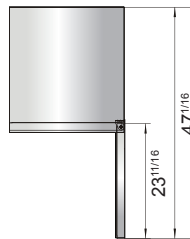

## SPECIFICATIONS

Models	Door	Capacity (Cu.Ft.)	Shelves	Casters (inch)	Rated Current (A)	Voltage (V/Hz/Ph)	HP	Refrigerant	Exterior Dimensions (inch)	Net Weight (lb)	Gross Weight (lb)
MGF24FGR	1	4.8	2	2	2.4	115/60/1	1/5	R290	23 <sup>13/16</sup> ×25×32 <sup>1/2</sup>	115	137
MGF8405GR/GRL	1	7.2	1	2	1.8	115/60/1	1/5	R290	27 <sup>1/2</sup> ×30×34 <sup>1/2</sup>	146	179
MGF36FGR	2	8.7	2	2	2.6	115/60/1	1/4	R290	36 <sup>5/16</sup> ×30×34 <sup>1/2</sup>	172	222
MGF8406GR	2	13.4	2	2	2.6	115/60/1	1/4	R290	48 <sup>1/4</sup> ×30×34 <sup>1/2</sup>	203	245
MGF8407GR	2	17.2	2	2	2.6	115/60/1	1/4	R290	60 <sup>1/4</sup> ×30×34 <sup>1/2</sup>	229	276

## PLAN VIEW

**MGF8405GR**

**MGF8405GRL**

**MGF36FGR**

**MGF8406GR**

**MGF8407GR**

**MGF24FGR**

**SIDE VIEW**