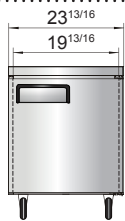

## SPECIFICATIONS

Models	Door	Capacity (Cu.Ft.)	Shelves	Casters (inch)	Rated Current (A)	Voltage (V/Hz/Ph)	HP	Refrigerant	Exterior Dimensions (inch)	Net Weight (lb)	Gross Weight (lb)
MGF24FGR	1	4.8	2	2	2.4	115/60/1	1/5	R290	23 <sup>13/16</sup> ×25×32 <sup>1/2</sup>	115	137
MGF8405GR/GRL	1	7.2	1	2	1.8	115/60/1	1/5	R290	27 <sup>1/2</sup> ×30×34 <sup>1/2</sup>	146	179
MGF36FGR	2	8.7	2	2	2.6	115/60/1	1/4	R290	36 <sup>5/16</sup> ×30×34 <sup>1/2</sup>	172	222
MGF8406GR	2	13.4	2	2	2.6	115/60/1	1/4	R290	48 <sup>1/4</sup> ×30×34 <sup>1/2</sup>	203	245
MGF8407GR	2	17.2	2	2	2.6	115/60/1	1/4	R290	60 <sup>1/4</sup> ×30×34 <sup>1/2</sup>	229	276

## PLAN VIEW

**MGF8405GR**

**MGF8405GRL**

**MGF36FGR**

**MGF8406GR**

**MGF8407GR**

**MGF24FGR**

**SIDE VIEW**