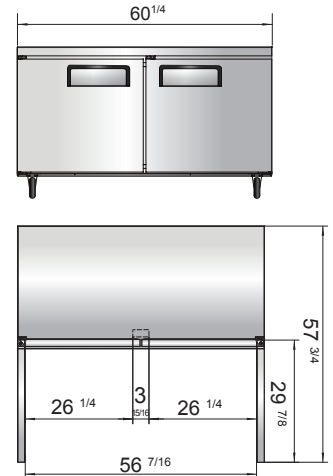

## SPECIFICATIONS

Models	Door	Capacity (Cu.Ft.)	Shelves	Casters (inch)	Rated Current (A)	Voltage (V/Hz/Ph)	HP	Refrigerant	Exterior Dimensions (inch)	Net Weight (lb)	Gross Weight (lb)
MGF24FGR	1	4.8	2	2	2.4	115/60/1	1/5	R290	23 <sup>13/16</sup> ×25×32 <sup>1/2</sup>	115	137
MGF8405GR/GRL	1	7.2	1	2	1.8	115/60/1	1/5	R290	27 <sup>1/2</sup> ×30×34 <sup>1/2</sup>	146	179
MGF36FGR	2	8.7	2	2	2.6	115/60/1	1/4	R290	36 <sup>5/16</sup> ×30×34 <sup>1/2</sup>	172	222
MGF8406GR	2	13.4	2	2	2.6	115/60/1	1/4	R290	48 <sup>1/4</sup> ×30×34 <sup>1/2</sup>	203	245
MGF8407GR	2	17.2	2	2	2.6	115/60/1	1/4	R290	60 <sup>1/4</sup> ×30×34 <sup>1/2</sup>	229	276

## PLAN VIEW

**MGF8405GR**

**MGF8405GRL**

**MGF36FGR**

**MGF8406GR**

**MGF8407GR**

**MGF24FGR**

**SIDE VIEW**

**SIDE VIEW**

**Casters**

**Epoxy Shelves**

**Rear Grate**

**Temperature Control**

**NEMA 5-15P**

NEMA  
15A/125V