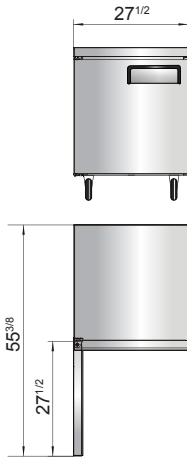

## SPECIFICATIONS

Models	Door	Capacity (Cu.Ft.)	Shelves	Casters (inch)	Rated Current (A)	Voltage (V/Hz/Ph)	HP	Refrigerant	Exterior Dimensions (inch)	Net Weight (lb)	Gross Weight (lb)
MGF24FGR	1	4.8	2	2	2.4	115/60/1	1/5	R290	23 <sup>13/16</sup> ×25×32 <sup>1/2</sup>	115	137
MGF8405GR/GRL	1	7.2	1	2	1.8	115/60/1	1/5	R290	27 <sup>1/2</sup> ×30×34 <sup>1/2</sup>	146	179
MGF36FGR	2	8.7	2	2	2.6	115/60/1	1/4	R290	36 <sup>5/16</sup> ×30×34 <sup>1/2</sup>	172	222
MGF8406GR	2	13.4	2	2	2.6	115/60/1	1/4	R290	48 <sup>1/4</sup> ×30×34 <sup>1/2</sup>	203	245
MGF8407GR	2	17.2	2	2	2.6	115/60/1	1/4	R290	60 <sup>1/4</sup> ×30×34 <sup>1/2</sup>	229	276

## PLAN VIEW

**MGF8405GR**

**MGF8405GRL**

**MGF36FGR**

**MGF8406GR**

**MGF8407GR**

**MGF24FGR**

**SIDE VIEW**