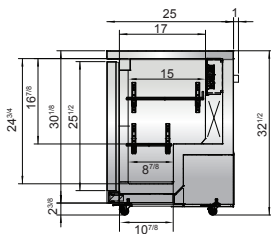

## SPECIFICATIONS

Models	Door	Capacity (Cu.Ft.)	Shelves	Casters (inch)	Rated Current (A)	Voltage (V/Hz/Ph)	HP	Refrigerant	Exterior Dimensions (inch)	Net Weight (lb)	Gross Weight (lb)
MGF24FGR	1	4.8	2	2	2.4	115/60/1	1/5	R290	23 <sup>13/16</sup> ×25×32 <sup>1/2</sup>	115	137
MGF8405GR/GRL	1	7.2	1	2	1.8	115/60/1	1/5	R290	27 <sup>1/2</sup> ×30×34 <sup>1/2</sup>	146	179
MGF36FGR	2	8.7	2	2	2.6	115/60/1	1/4	R290	36 <sup>5/16</sup> ×30×34 <sup>1/2</sup>	172	222
MGF8406GR	2	13.4	2	2	2.6	115/60/1	1/4	R290	48 <sup>1/4</sup> ×30×34 <sup>1/2</sup>	203	245
MGF8407GR	2	17.2	2	2	2.6	115/60/1	1/4	R290	60 <sup>1/4</sup> ×30×34 <sup>1/2</sup>	229	276

## PLAN VIEW

**MGF8405GR**

**MGF8405GRL**

**MGF36FGR**

**MGF8406GR**

**MGF8407GR**

**MGF24FGR**

**SIDE VIEW**