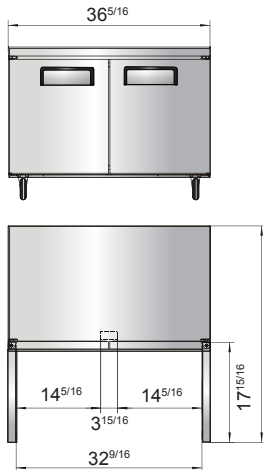

## SPECIFICATIONS

Models	Door	Capacity (Cu.Ft.)	Shelves	Casters (inch)	Rated Current (A)	Voltage (V/Hz/Ph)	HP	Refrigerant	Exterior Dimensions (inch)	Net Weight (lb)	Gross Weight (lb)
MGF24FGR	1	4.8	2	2	2.4	115/60/1	1/5	R290	23 <sup>13/16</sup> ×25×32 <sup>1/2</sup>	115	137
MGF8405GR/GRL	1	7.2	1	2	1.8	115/60/1	1/5	R290	27 <sup>1/2</sup> ×30×34 <sup>1/2</sup>	146	179
MGF36FGR	2	8.7	2	2	2.6	115/60/1	1/4	R290	36 <sup>5/16</sup> ×30×34 <sup>1/2</sup>	172	222
MGF8406GR	2	13.4	2	2	2.6	115/60/1	1/4	R290	48 <sup>1/4</sup> ×30×34 <sup>1/2</sup>	203	245
MGF8407GR	2	17.2	2	2	2.6	115/60/1	1/4	R290	60 <sup>1/4</sup> ×30×34 <sup>1/2</sup>	229	276

## PLAN VIEW

**MGF8405GR**

**MGF8405GRL**

**MGF36FGR**

**MGF8406GR**

**MGF8407GR**

**MGF24FGR**

**SIDE VIEW**

**SIDE VIEW**

**Casters**

**Epoxy Shelves**

**Rear Grate**

**Temperature Control**

**NEMA 5-15P**

NEMA  
15A/125V