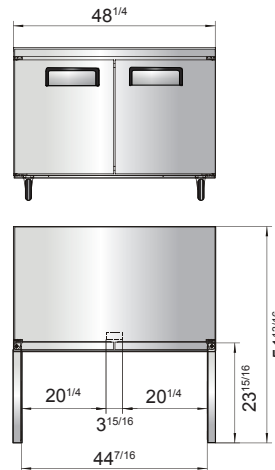

## SPECIFICATIONS

Models	Door	Capacity (Cu.Ft.)	Shelves	Casters (inch)	Rated Current (A)	Voltage (V/Hz/Ph)	HP	Refrigerant	Exterior Dimensions (inch)	Net Weight (lb)	Gross Weight (lb)
MGF24FGR	1	4.8	2	2	2.4	115/60/1	1/5	R290	23 <sup>13/16</sup> ×25×32 <sup>1/2</sup>	115	137
MGF8405GR/GRL	1	7.2	1	2	1.8	115/60/1	1/5	R290	27 <sup>1/2</sup> ×30×34 <sup>1/2</sup>	146	179
MGF36FGR	2	8.7	2	2	2.6	115/60/1	1/4	R290	36 <sup>5/16</sup> ×30×34 <sup>1/2</sup>	172	222
MGF8406GR	2	13.4	2	2	2.6	115/60/1	1/4	R290	48 <sup>1/4</sup> ×30×34 <sup>1/2</sup>	203	245
MGF8407GR	2	17.2	2	2	2.6	115/60/1	1/4	R290	60 <sup>1/4</sup> ×30×34 <sup>1/2</sup>	229	276

## PLAN VIEW

**MGF8405GR**

**MGF8405GRL**

**MGF36FGR**

**MGF8406GR**

**MGF8407GR**

**MGF24FGR**

**SIDE VIEW**

**SIDE VIEW**

**Casters**

**Epoxy Shelves**

**Rear Grate**

**Temperature Control**

**NEMA 5-15P**

NEMA  
15A/125V