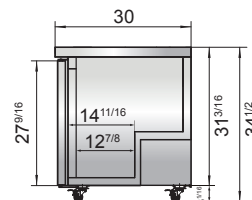

## SPECIFICATIONS

Models	Door	Capacity (Cu.Ft.)	Shelves	Casters (inch)	Rated Current (A)	Voltage (V/Hz/Ph)	HP	Refrigerant	Exterior Dimensions (inch)	Net Weight (lb)	Gross Weight (lb)
MGF24FGR	1	4.8	2	2	2.4	115/60/1	1/5	R290	23 <sup>13/16</sup> ×25×32 <sup>1/2</sup>	115	137
MGF8405GR/GRL	1	7.2	1	2	1.8	115/60/1	1/5	R290	27 <sup>1/2</sup> ×30×34 <sup>1/2</sup>	146	179
MGF36FGR	2	8.7	2	2	2.6	115/60/1	1/4	R290	36 <sup>5/16</sup> ×30×34 <sup>1/2</sup>	172	222
MGF8406GR	2	13.4	2	2	2.6	115/60/1	1/4	R290	48 <sup>1/4</sup> ×30×34 <sup>1/2</sup>	203	245
MGF8407GR	2	17.2	2	2	2.6	115/60/1	1/4	R290	60 <sup>1/4</sup> ×30×34 <sup>1/2</sup>	229	276

## PLAN VIEW

**MGF8405GR**

**MGF8405GRL**

**MGF36FGR**

**MGF8406GR**

**MGF8407GR**

**MGF24FGR**

**SIDE VIEW**