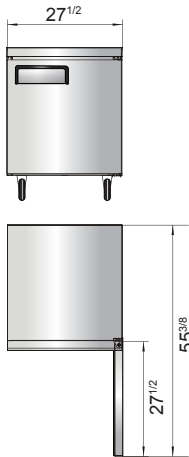

## SPECIFICATIONS

Models	Door	Capacity (Cu.Ft.)	Shelves	Casters (inch)	Rated Current (A)	Voltage (V/Hz/Ph)	HP	Refrigerant	Exterior Dimensions (inch)	Net Weight (lb)	Gross Weight (lb)
MGF24FGR	1	4.8	2	2	2.4	115/60/1	1/5	R290	23 <sup>13/16</sup> ×25×32 <sup>1/2</sup>	115	137
MGF8405GR/GRL	1	7.2	1	2	1.8	115/60/1	1/5	R290	27 <sup>1/2</sup> ×30×34 <sup>1/2</sup>	146	179
MGF36FGR	2	8.7	2	2	2.6	115/60/1	1/4	R290	36 <sup>5/16</sup> ×30×34 <sup>1/2</sup>	172	222
MGF8406GR	2	13.4	2	2	2.6	115/60/1	1/4	R290	48 <sup>1/4</sup> ×30×34 <sup>1/2</sup>	203	245
MGF8407GR	2	17.2	2	2	2.6	115/60/1	1/4	R290	60 <sup>1/4</sup> ×30×34 <sup>1/2</sup>	229	276

## PLAN VIEW

**MGF8405GR**

**MGF8405GRL**

**MGF36FGR**

**MGF8406GR**

**MGF8407GR**

**MGF24FGR**

**SIDE VIEW**