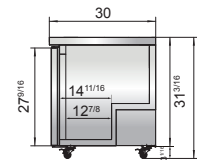

"WE MAKE THE KITCHEN BETTER!"

ATOSA USA, INC.

Toll Free: 855-855-0399 Email: info@atosausa.com

www.atosa.com | www.atosausa.com

California, Colorado, Florida, Georgia, Illinois,

New Jersey, Ohio, Texas, Washington

SPECIFICATIONS

Models	Door	Capacity (Cu.Ft.)	Shelves	Casters (inch)	Rated Current (A)	Voltage (V/Hz/Ph)	HP	Refrigerant	Exterior Dimensions (inch)	Net Weight (lb)	Gross Weight (lb)
MGF24RGR	1	4.8	2	2	2.3	115/60/1	1/7	R290	23¹³/₁₆×25×32¹/₂	106	128
MGF8401GR/GRL	1	7.2	1	2	2.3	115/60/1	1/7	R290	27¹/₂×30×34¹/₂	137	172
MGF36RGR	2	8.7	2	2	2.3	115/60/1	1/7	R290	36⁵/₁₆×30×34¹/₂	162	212
MGF8402GR	2	13.4	2	2	2.3	115/60/1	1/7	R290	48¹/₄×30×34¹/₂	192	231
MGF8403GR	2	17.2	2	2	2.8	115/60/1	1/5	R290	60¹/₄×30×34¹/₂	218	265
MGF8404GR	3	21.1	3	2	2.8	115/60/1	1/5	R290	72¹¹/₁₆×30×34¹/₂	254	315

PLAN VIEW

MGF24RGR

SIDE VIEW

NEMA 5-15P

NEMA 15A/125V