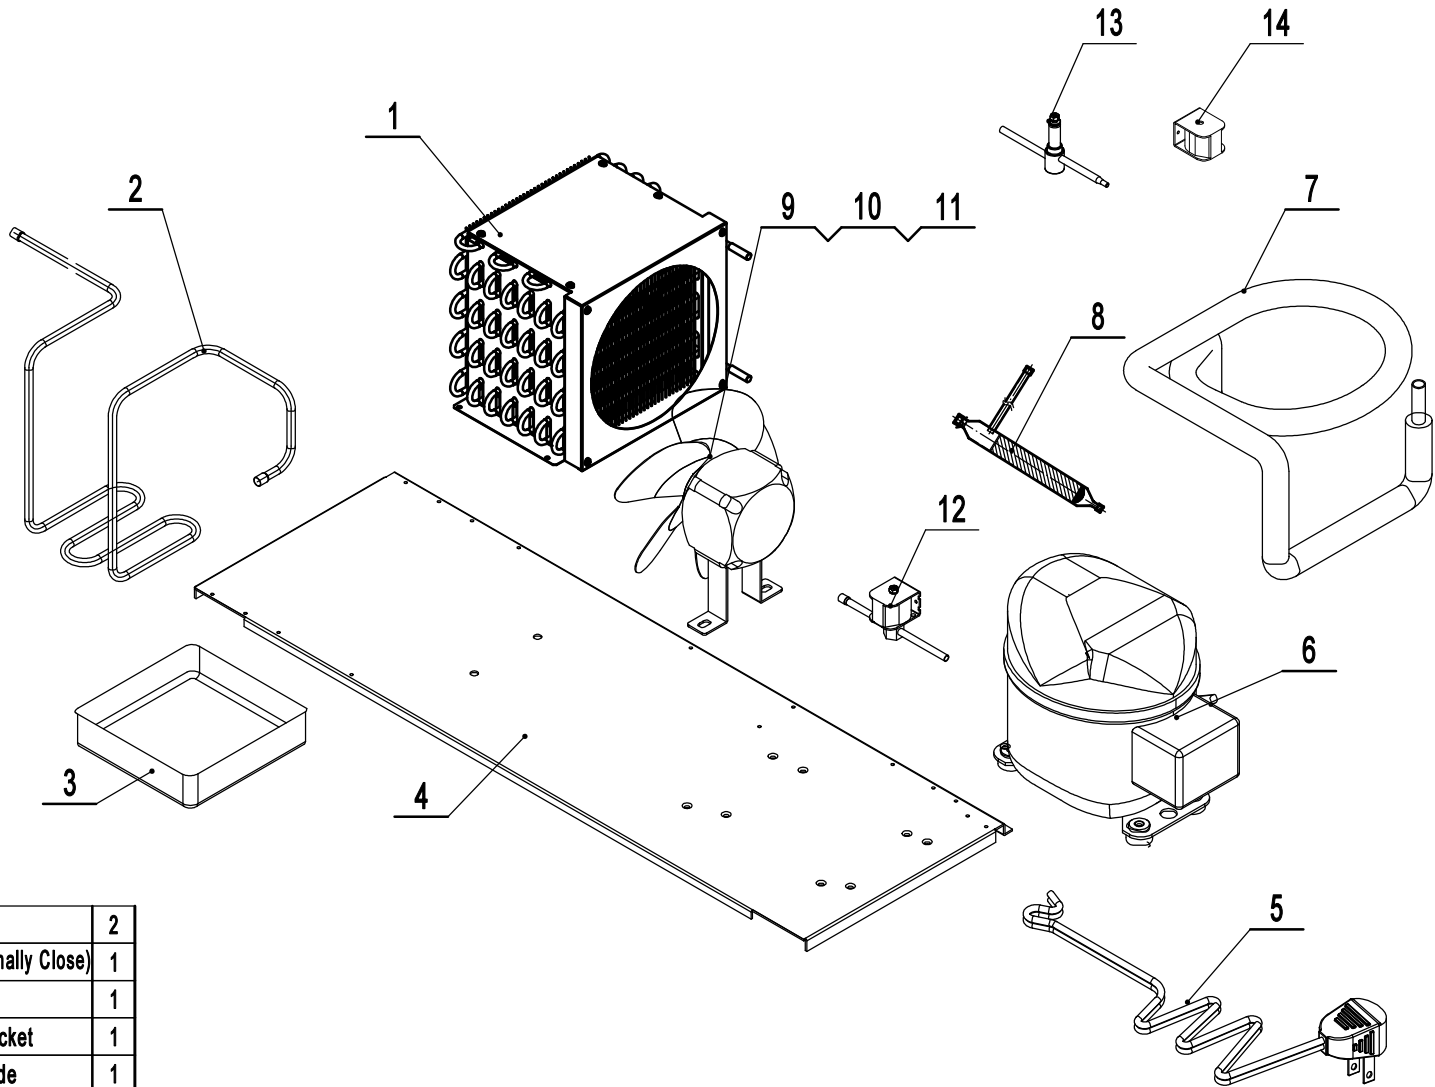

MGF36FGR-CCA

REV 10.2024

14	W0205025	Solenoid Valve Coil	2
13	W0205031	Solenoid Valve(Normally Close)	1
12	W0205012	Solenoid Valve	1
11	W0604079	Condenser Fan Bracket	1
10	W0301060	Condenser Fan Blade	1
9	W0301905	Condenser Fan Motor	1
8	W0204107	Filter Drier	1
7	MGF84064204	Suction Tube B	1
6	NUT45NR1	Compressor	1
5	W0305134	Power Cord	1
4	MSF36102302	Condensing Unit Board	1
3	W0411206	Condenser Drain Pan	1
2	W0210866	Discharge Tube	1
1	MSF83014503	Condenser	1
No.	Part #	Part Name	Qty