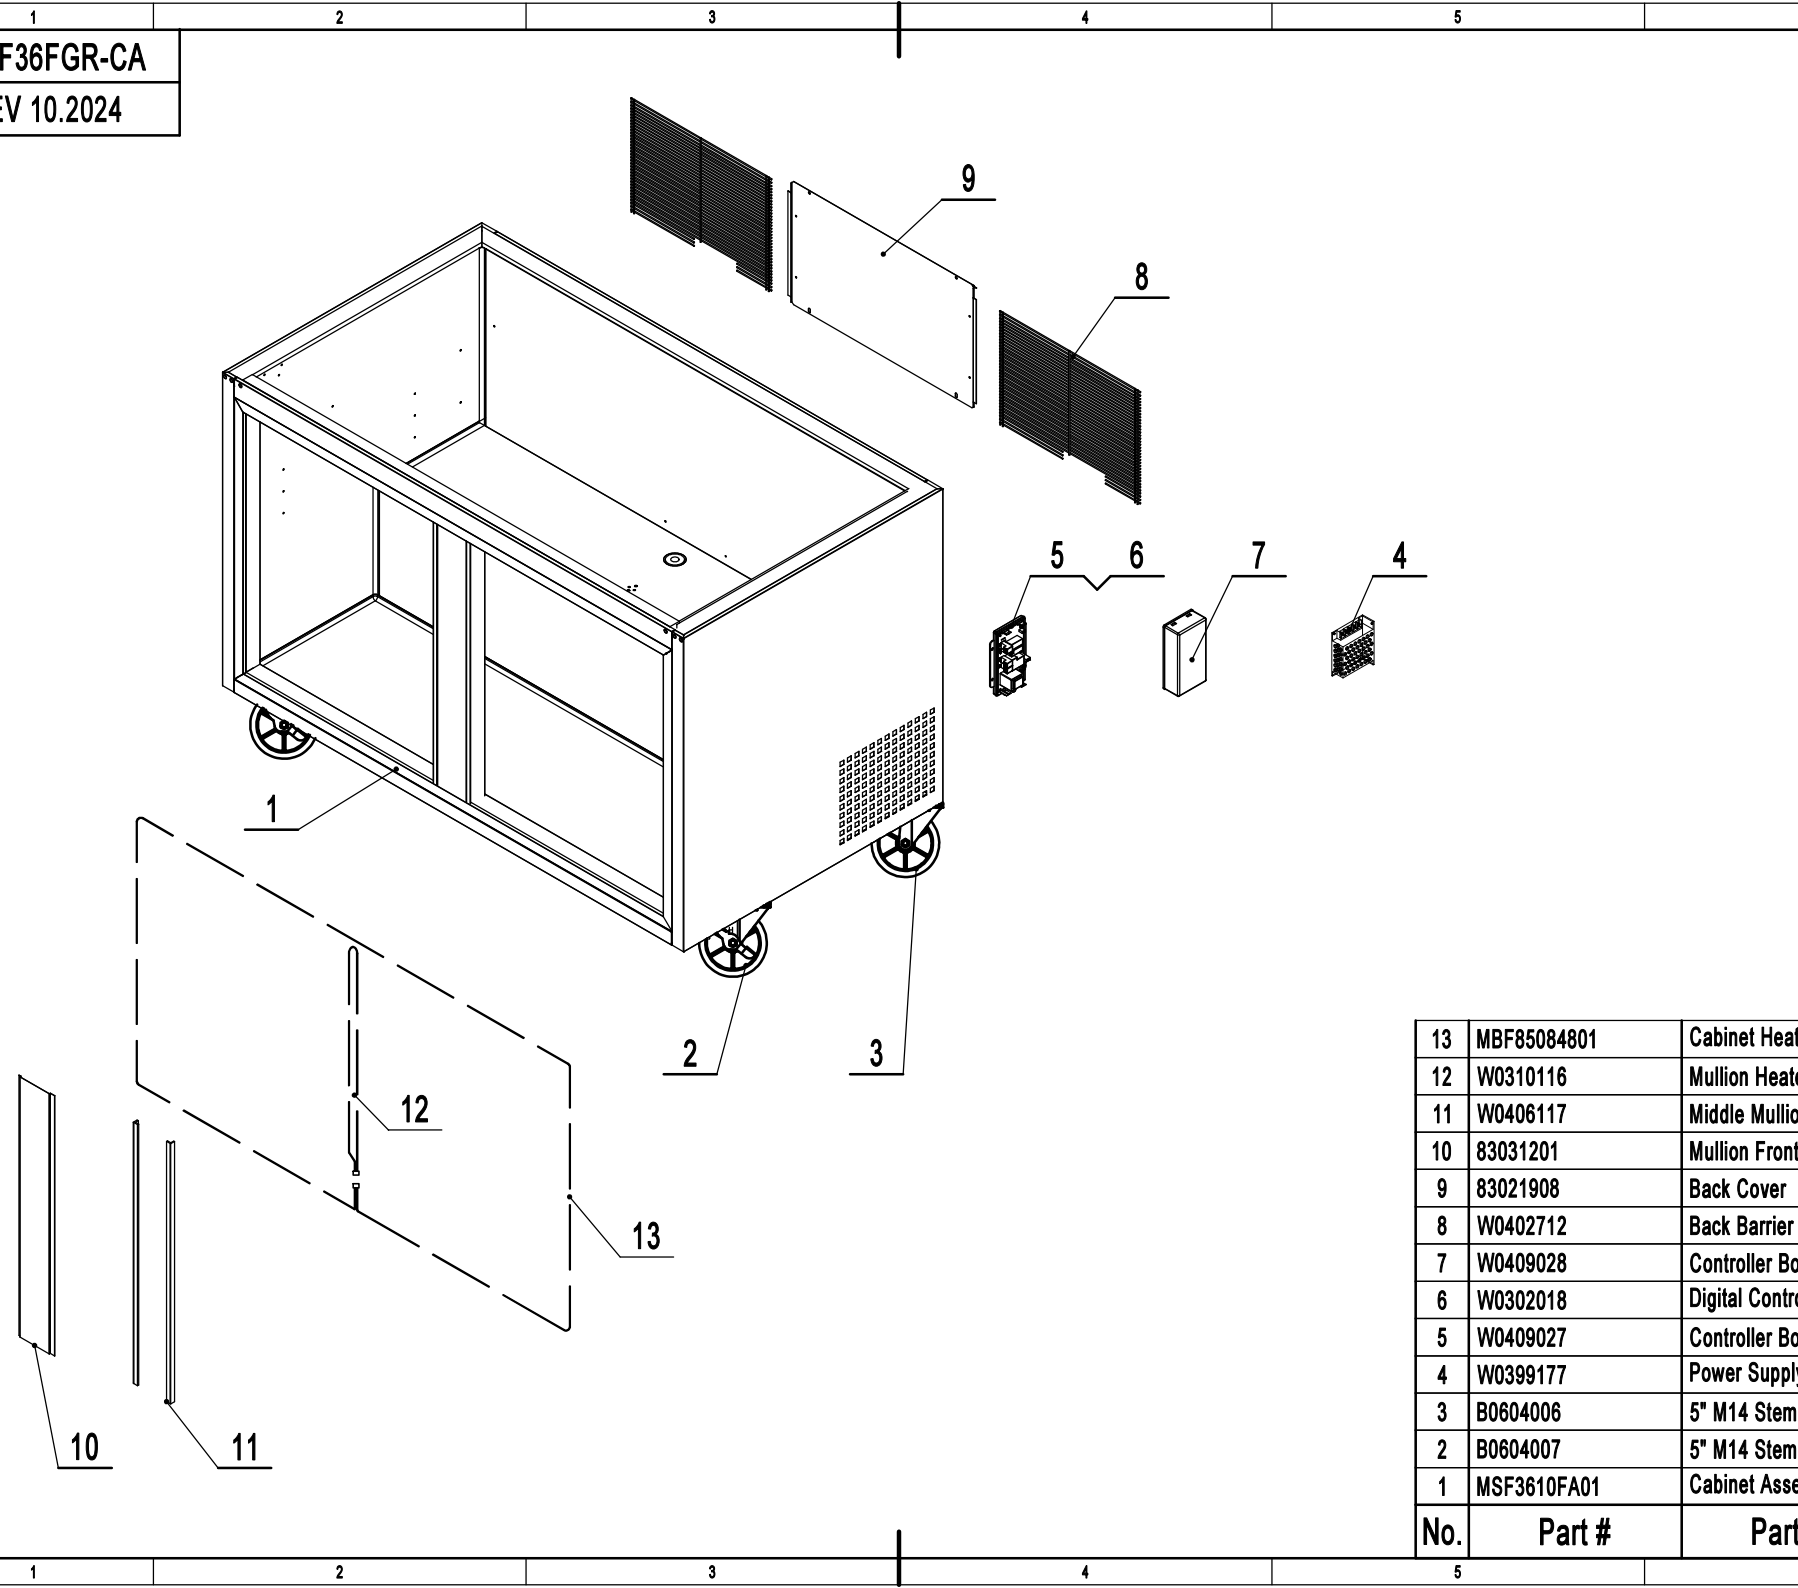

MGF36FGR-SA

REV 10.2024

3	W0402713	Shelf, 17-5/8 x 12-1/2	2
2	24432012	Shelf Pilaster	8
1	66490313	Shelf Clip	8
<b>No.</b>	<b>Part #</b>	<b>Part Name</b>	<b>Qty</b>

MGF36FGR-CA

REV 10.2024

13	MBF85084801	Cabinet Heating Tube	1
12	W0310116	Mullion Heater	1
11	W0406117	Middle Mullion Grille	2
10	83031201	Mullion Front Cover	1
9	83021908	Back Cover	1
8	W0402712	Back Barrier	2
7	W0409028	Controller Box Cover	1
6	W0302018	Digital Controller	1
5	W0409027	Controller Box	1
4	W0399177	Power Supply/Transformer	1
3	B0604006	5" M14 Stem Caster	2
2	B0604007	5" M14 Stem Caster W/ Brake	2
1	MSF3610FA01	Cabinet Assembly	1
<b>No.</b>	<b>Part #</b>	<b>Part Name</b>	<b>Qty</b>