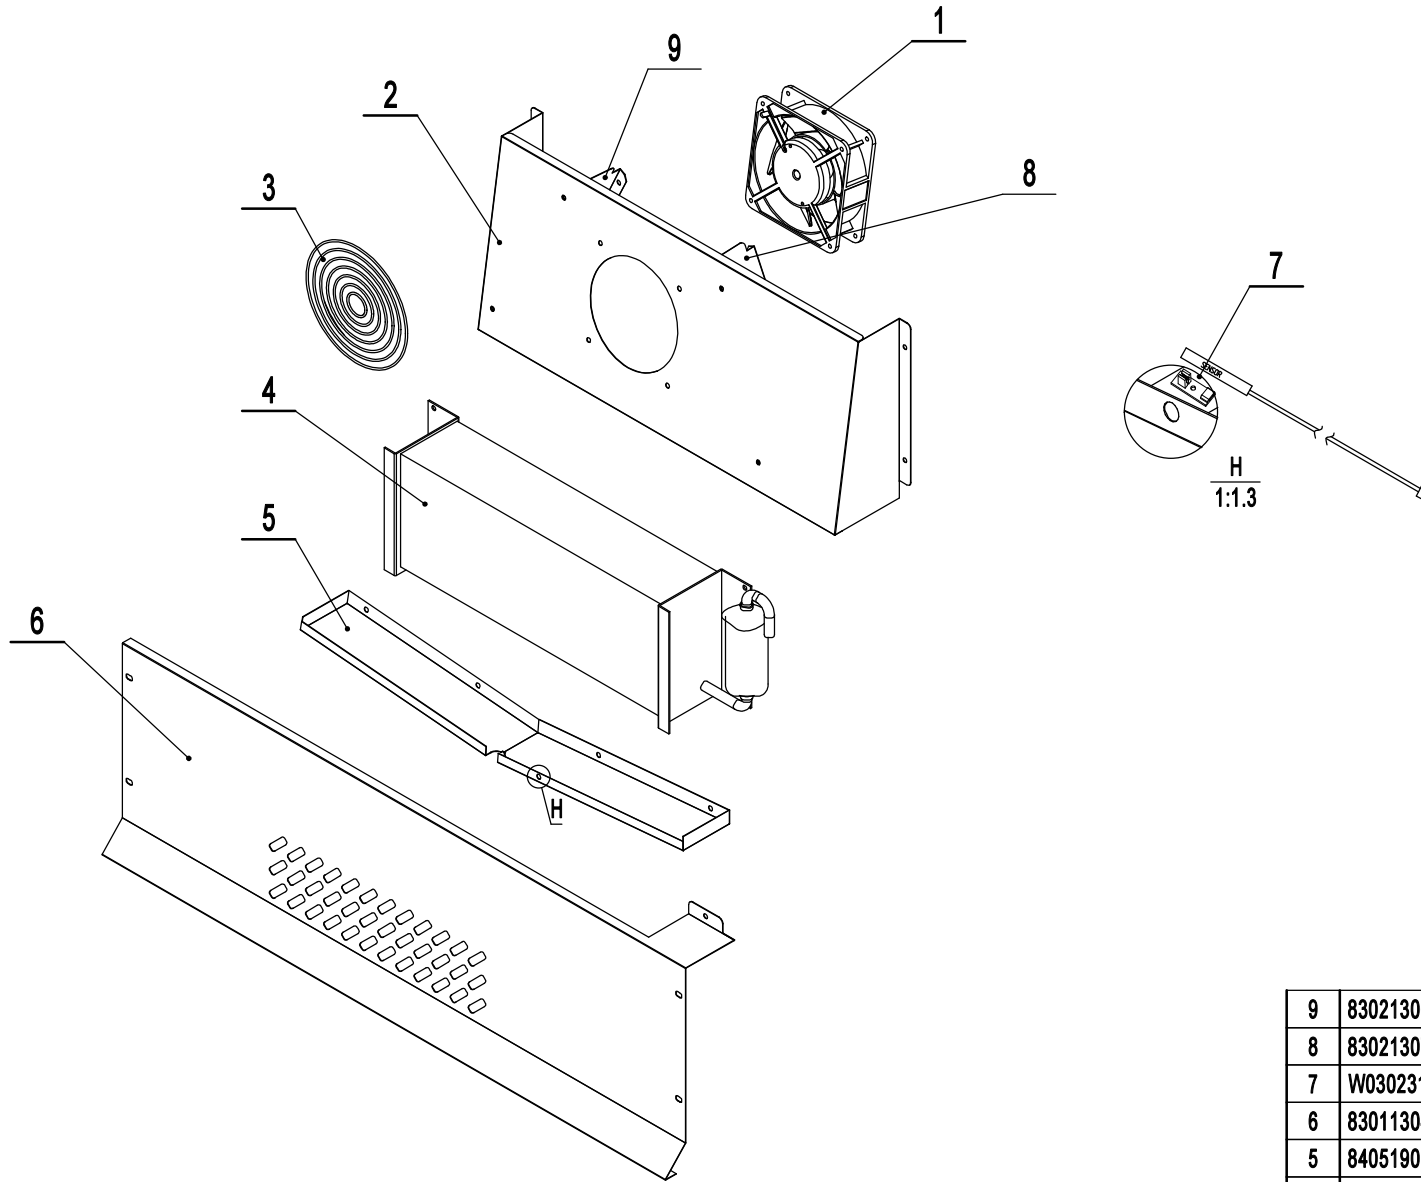

MGF8401GR-EA

REV 10.2024

9	83021306	Evap Left Air Deflector	1
8	83021307	Evap Right Air Deflector	1
7	W0302316	Room Temp White Probe	1
6	83011304	Evap Cover	1
5	84051901	Condenser Drain Pan	1
4	W0202124	Evaporator	1
3	W0604065	Evap Fan Guard	1
2	83011303	Evap Fan Shroud	1
1	W0301101	Evap Motor	1
No.	Part #	Part Name	Qty