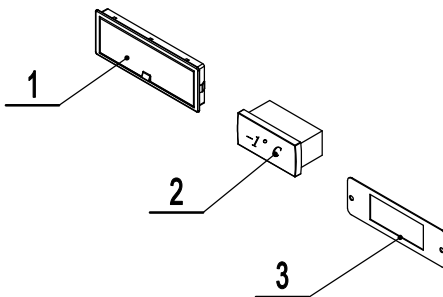

MGF8401GR-CTA

REV 10.2024

4	MGF8401FF02	Counter Top Assembly	1
3	83032302	Controller Bracket	1
2	W0302024	Controller Display	1
1	W0409878	Controller Cover	1
No.	Part #	Part Name	Qty