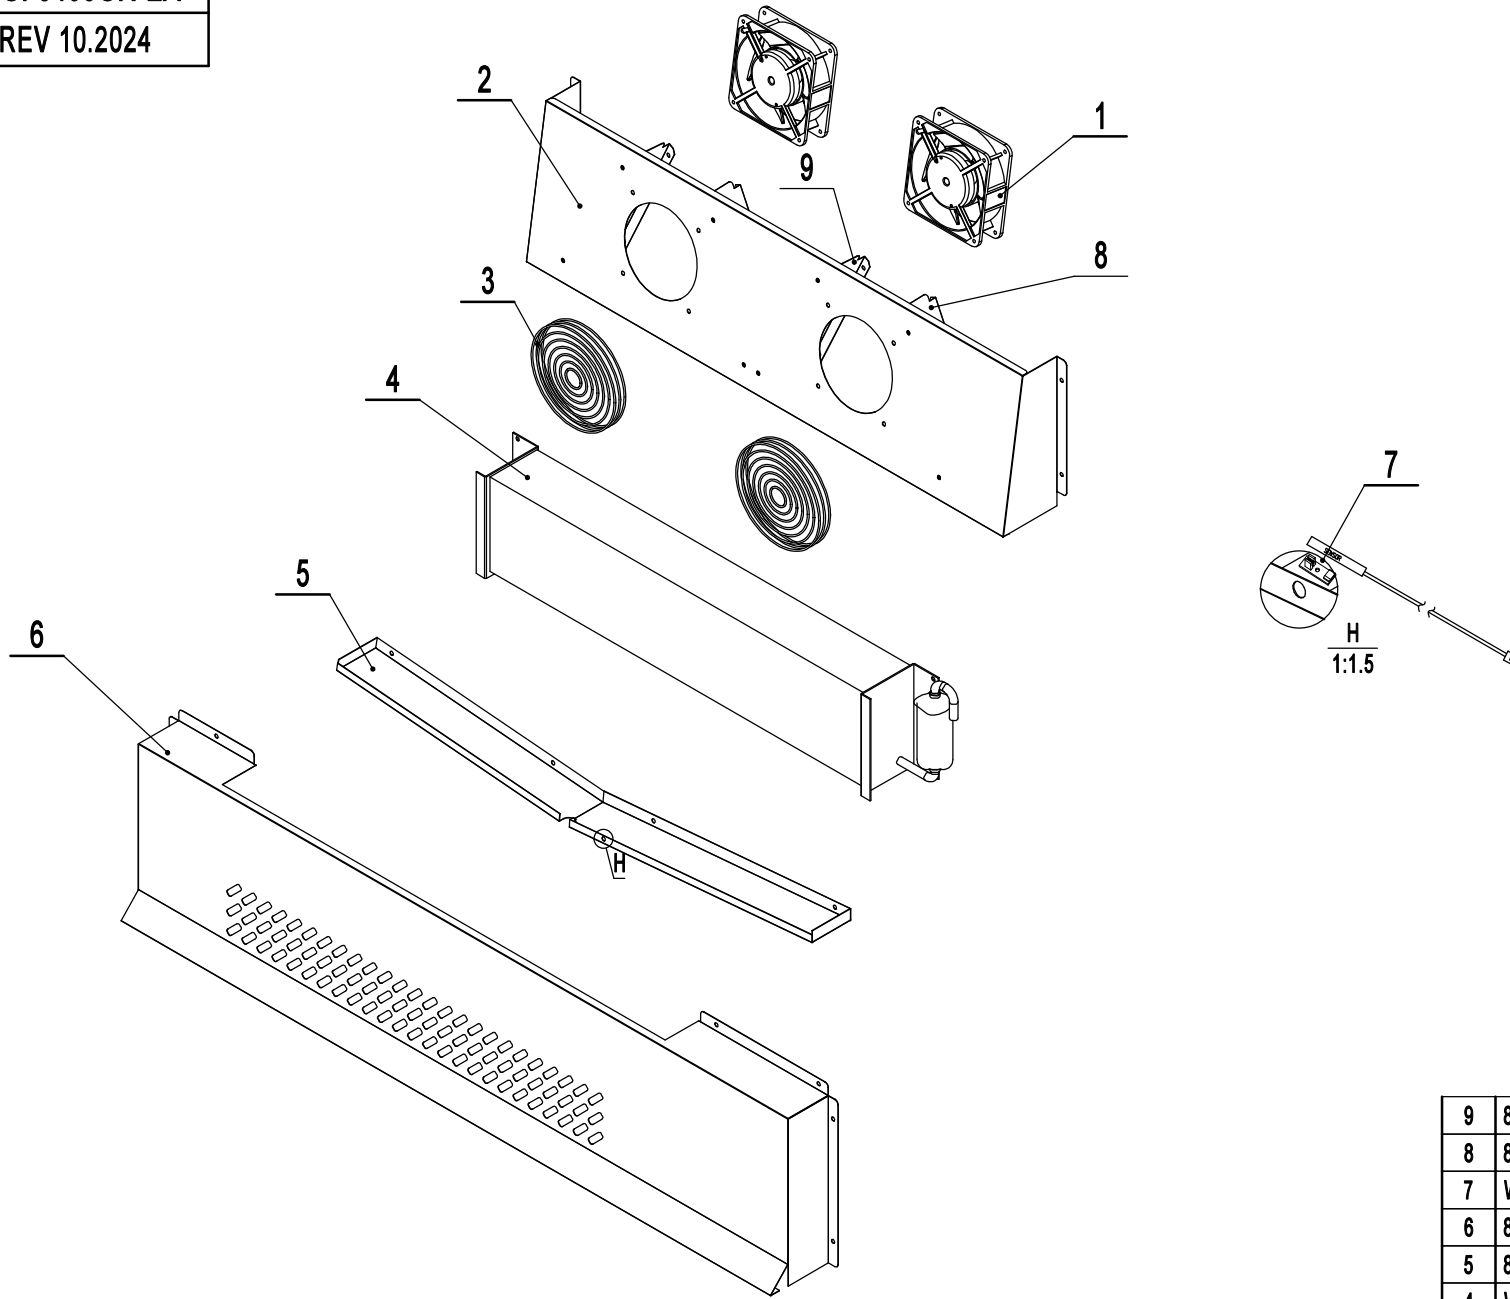

MGF8403GR-EA

REV 10.2024

9	83021306	Evap Left Air Deflector	2
8	83021307	Evap Right Air Deflector	2
7	W0302316	Room Temp White Probe	1
6	84031702	Evap Cover	1
5	84061901	Evap Drain Pan	1
4	W0202121	Evaporator	1
3	W0604065	Evap Fan Guard	2
2	83021308	Evap Fan Shroud	1
1	W0301101	Evap Motor	2
No.	Part #	Part Name	Qty