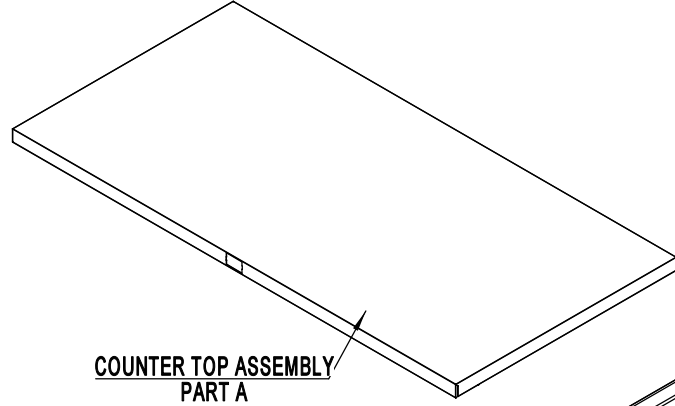

MGF8403GR-AUS1

REV 10.2024

A

B

C

D

COUNTER TOP ASSEMBLY
PART A

DOOR ASSEMBLY
PART B

SHELF ASSEMBLY
PART C

COMPRESSOR ASSEMBLY
PART E

EVAPORATOR ASSEMBLY
PART F

CABINET ASSEMBLY
PART D

1

2

3

4

5

6

A

B

C

D