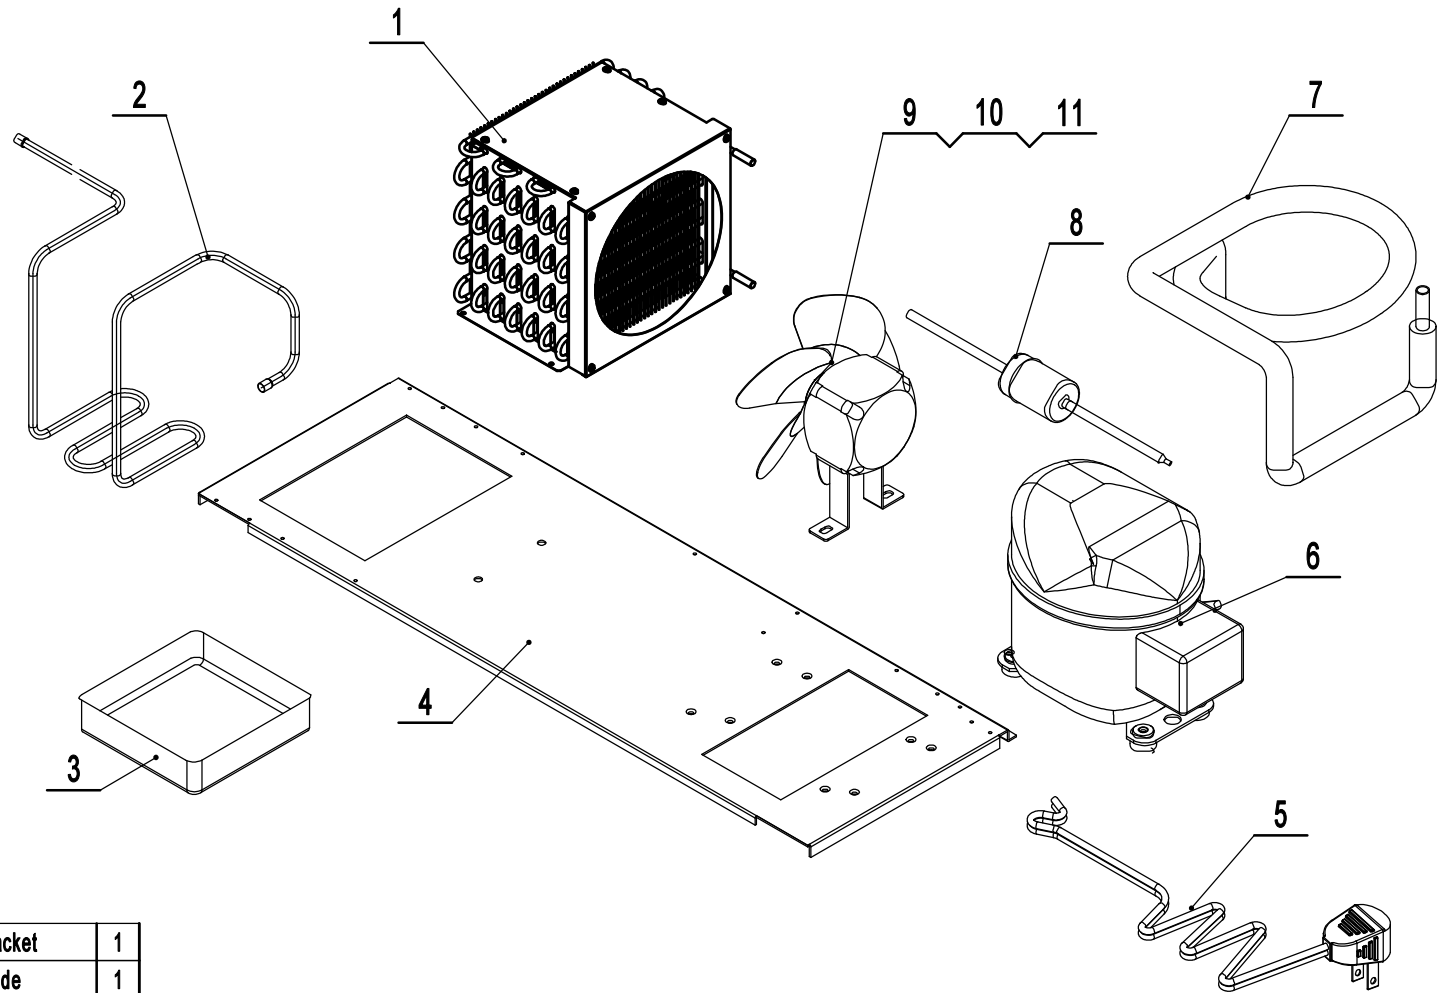

MGF8403GR-CCA

REV 10.2024

11	W0604079	Condenser Fan Bracket	1
10	W0301060	Condenser Fan Blade	1
9	W0301905	Condenser Fan Motor	1
8	W0204003	Filter Drier	1
7	W0210582	Suction Tube B	1
6	W0201164	Compressor	1
5	W0305134	Power Cord	1
4	83022105	Condensing Unit Board	1
3	W0411206	Condenser Drain Pan	1
2	W0210351	Discharge Tube	1
1	W0203048	Condenser	1

No.	Part #	Part Name	Qty