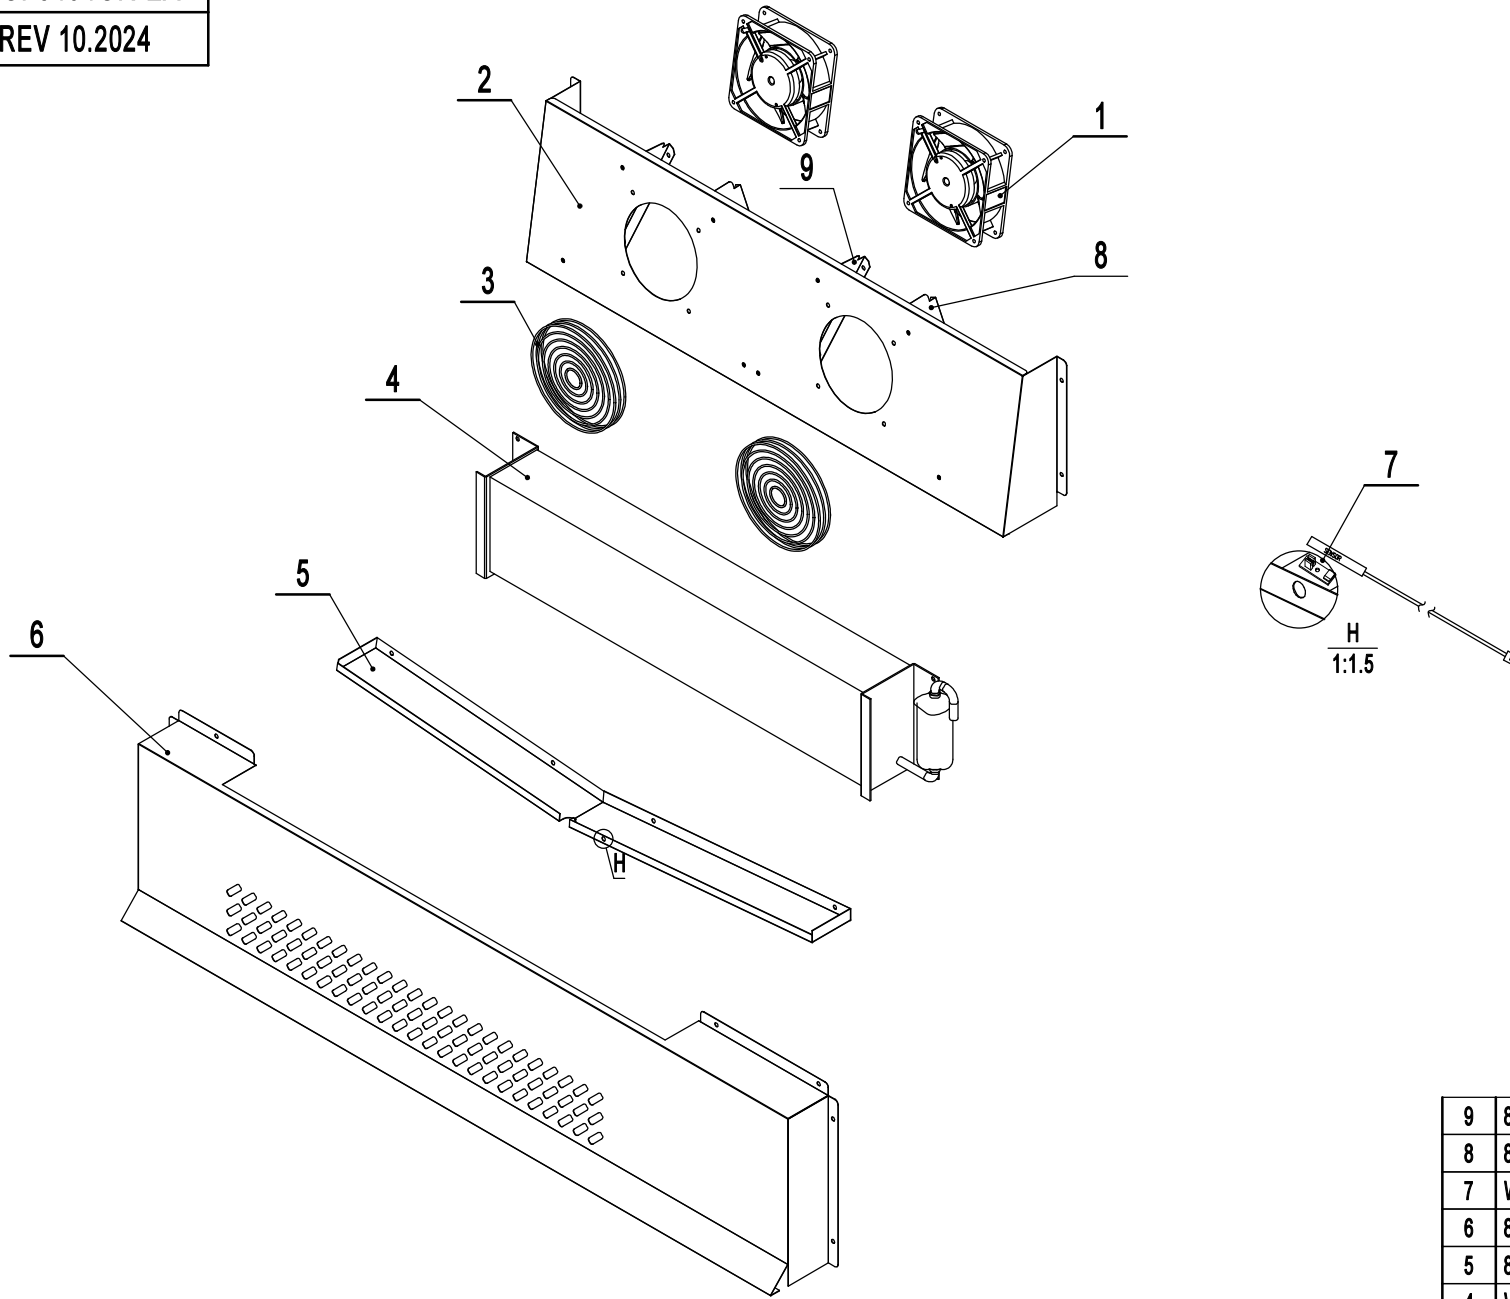

No.	Part #	Part Name	Qty
-----	--------	-----------	-----

MGF8404GR-EA

REV 10.2024

9	83021306	Evap Left Air Deflector	2
8	83021307	Evap Right Air Deflector	2
7	W0302316	Room Temp White Probe	1
6	84031702	Evap Cover	1
5	84061901	Evap Drain Pan	1
4	W0202121	Evaporator	1
3	W0604065	Evap Fan Guard	2
2	83021308	Evap Fan Shroud	1
1	W0301101	Evap Motor	2
No.	Part #	Part Name	Qty