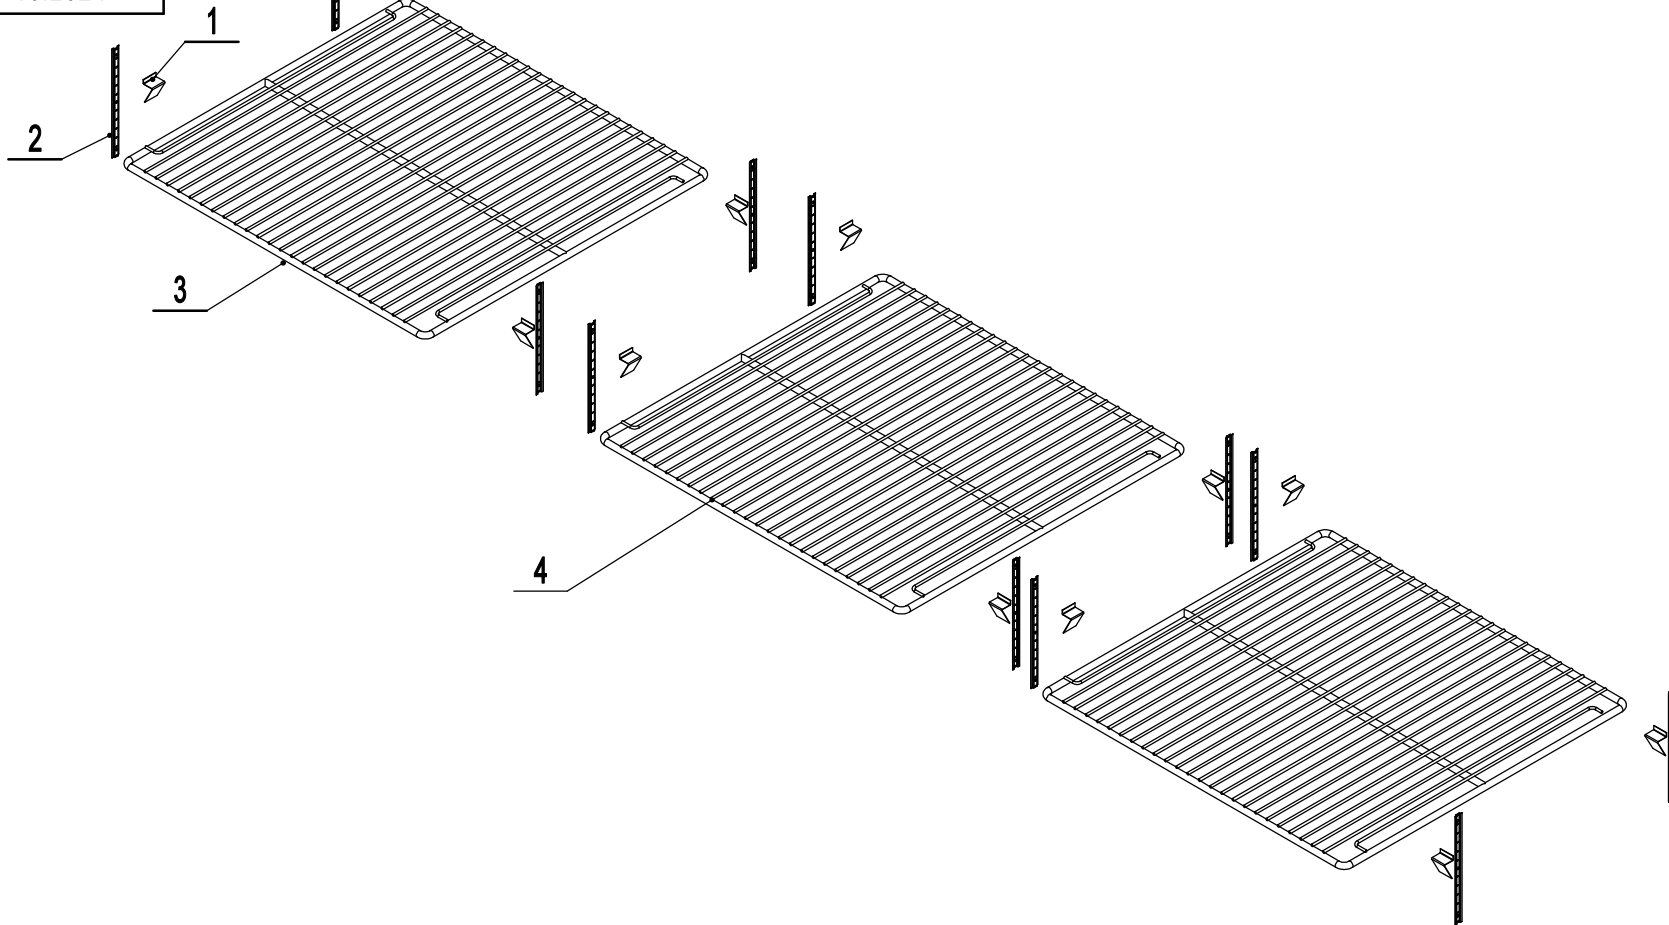

MGF8404GR-SA

REV 10.2024

4	W0402570	Shelf, Middle, 23-5/8 x 17-5/8	1
3	W0402171	Shelf, 21-1/2 x 17-5/8	2
2	24432012	Shelf Pilaster	12
1	66490313	Shelf Clip	12
No.	Part #	Part Name	Qty