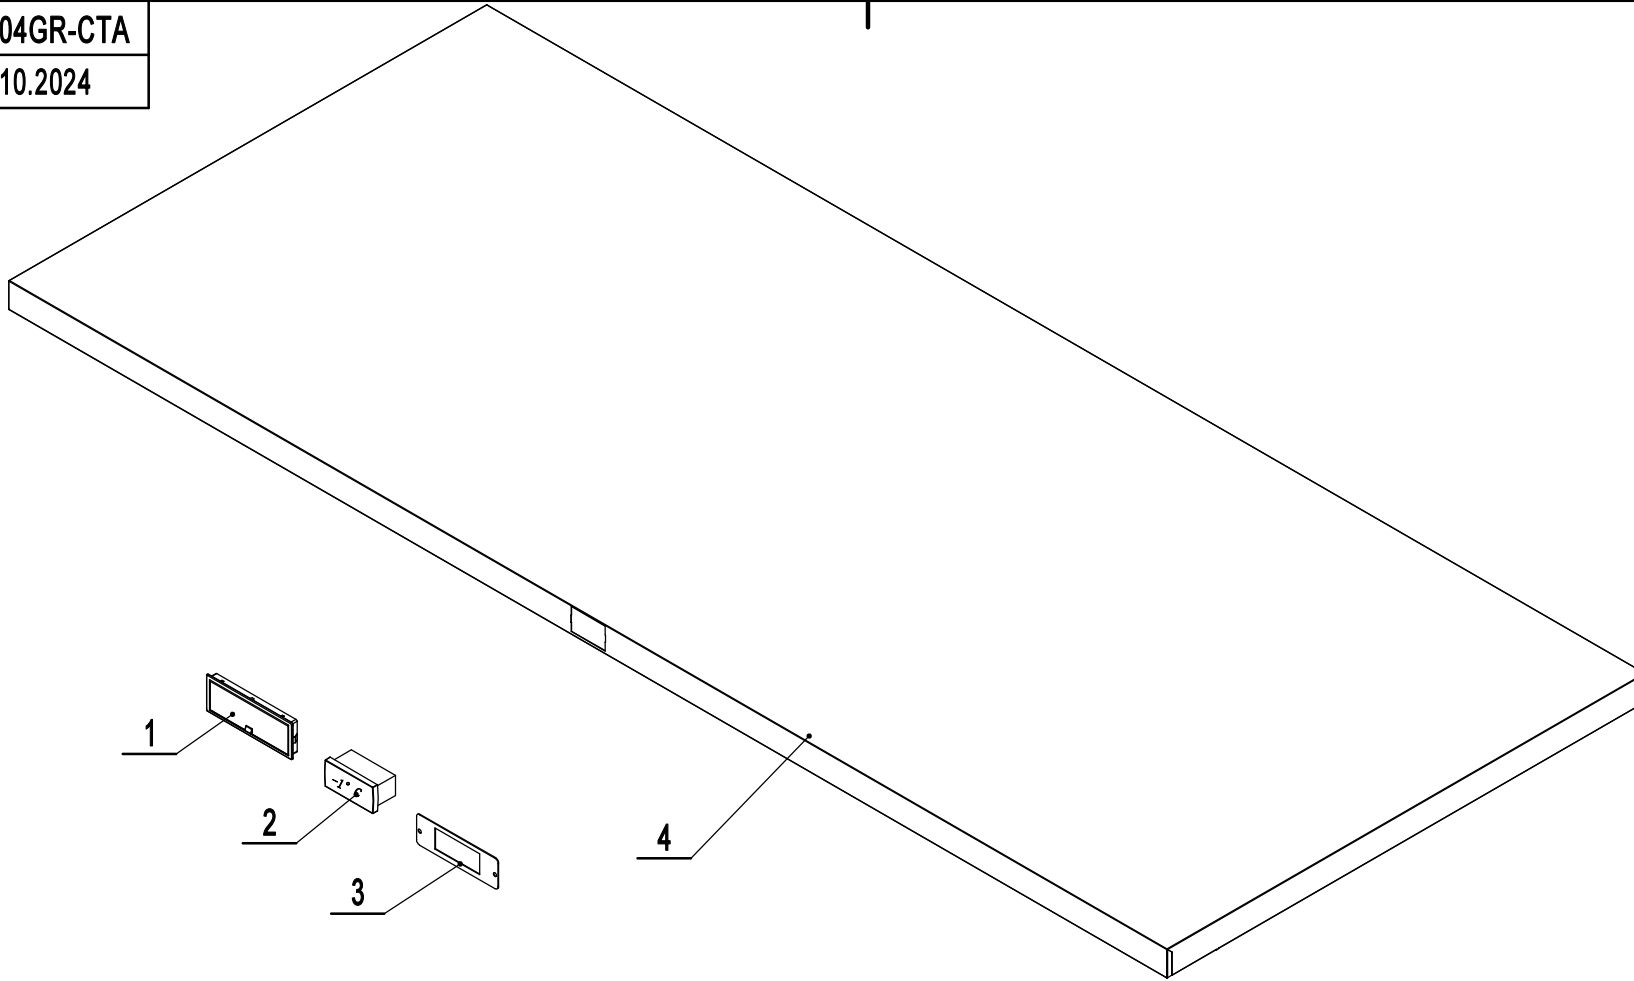

4	MGF8404FF01	Counter Top Assembly	1
3	83032302	Controller Bracket	1
2	W0302021	Controller Display	1
1	W0409878	Controller Cover	1
No.	Part #	Part Name	Qty

MGF8404GR-DA

REV 10.2024

11	MSF8304FC02	Middle Door Assembly	1
10	W0604029	Bottom Left Hinge	1
9	MSF8304FC01	Left Door Assembly	1
8	W0604027	Top Left Hinge	1
7	W0604026	Top Right Hinge	2
6	W0409845	Top Door Shaft Sleeve	3
5	W0404520	Door Gasket	3
4	W0604922	Door Spring Bar	3
3	W0604028	Bottom Right Hinge	2
2	W0409843	Bottom Door Shaft Sleeve	3
1	MSF8304FC03	Right Door Assembly	1
No.	Part #	Part Name	Qty