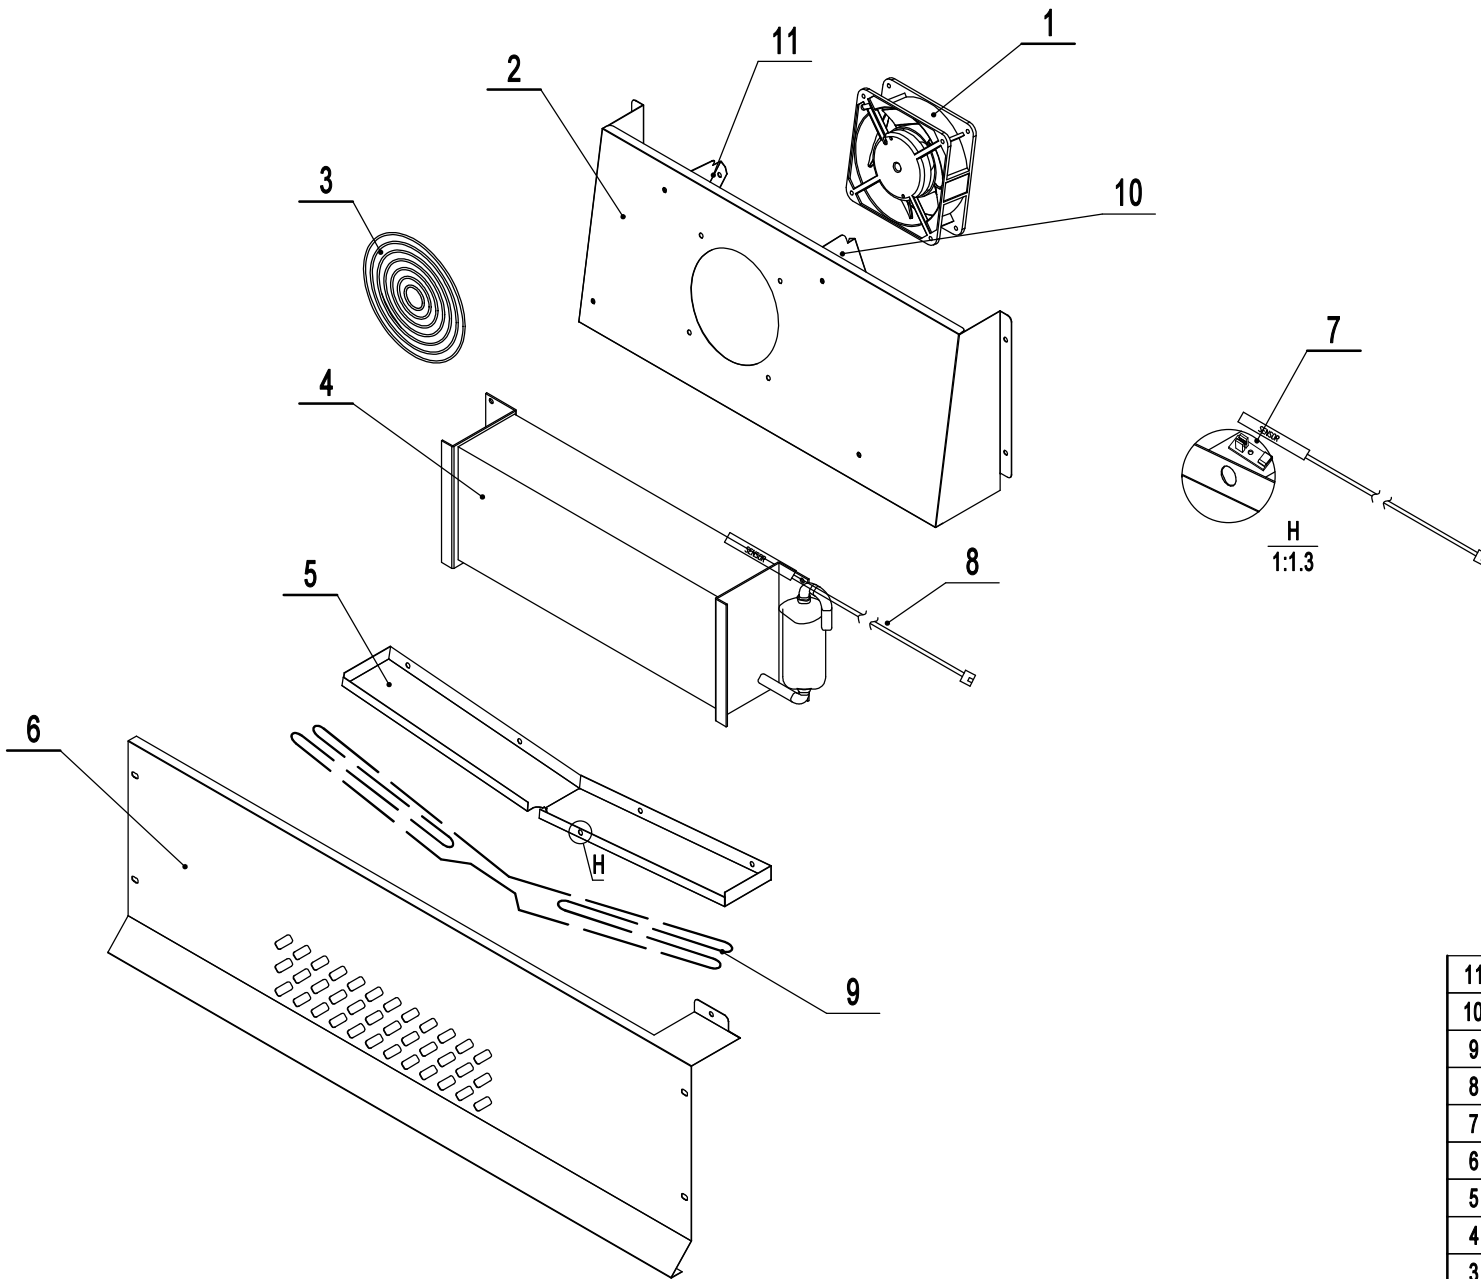

MGF8405GR-EA

REV 10.2024

11	83021306	Evap Left Air Deflector	1
10	83021307	Evap Right Air Deflector	1
9	W0310151	Evap Drain Pan Heater	1
8	W0302317	Evap Temp Blue Probe	1
7	W0302316	Room Temp White Probe	1
6	83011304	Evap Cover	1
5	84051901	Condenser Drain Pan	1
4	W0202505	Evaporator	1
3	W0604065	Evap Fan Guard	1
2	83011303	Evap Fan Shroud	1
1	W0301101	Evap Motor	1
No.	Part #	Part Name	Qty