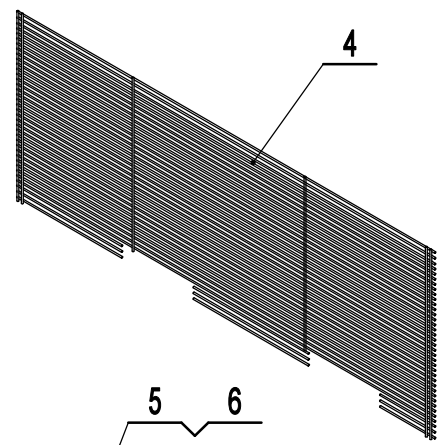

1

2

3

4

5

6

3	W0402568	Shelf, 23-3/16 x 17-5/8	1
2	24432012	Shelf Pilaster	4
1	66490313	Shelf Clip	4
No.	Part #	Part Name	Qty

MGF8405GR-CA

REV 10.2024

A

B

C

D

1 2 3 4 5 6

9	W0310117	Cabinet Heating Tube	1
8	W0399112	Power Supply/Transformer	1
7	W0409028	Controller Box Cover	1
6	W0302018	Digital Controller	1
5	W0409027	Controller Box	1
4	W0402575	Back Barrier	1
3	B0604006	5" M14 Stem Caster	2
2	B0604007	5" M14 Stem Caster W/ Brake	2
1	MSF8301FA01	Cabinet Assembly	1
No.	Part #	Part Name	Qty