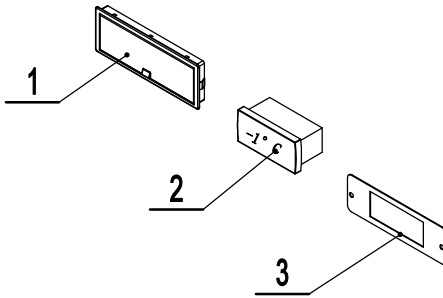

MGF8405GR-CTA

REV 10.2024

4	MGF8401FF02	Counter Top Assembly	1
3	83032302	Controller Bracket	1
2	W0302021	Controller Display	1
1	W0409878	Controller Cover	1
No.	Part #	Part Name	Qty