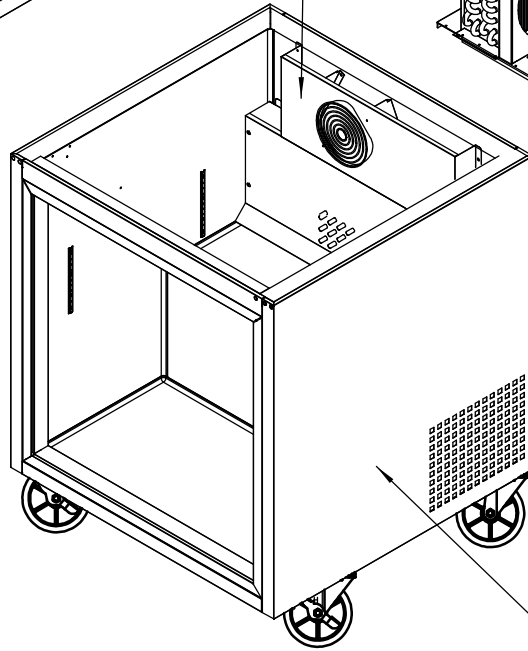

MGF8405GR-AUS1

REV 10.2024

COUNTER TOP ASSEMBLY
PART A

EVAPORATOR ASSEMBLY
PART F

COMPRESSOR ASSEMBLY
PART E

DOOR ASSEMBLY
PART B

CABINET ASSEMBLY
PART D

SHELF ASSEMBLY
PART C

MGF8405GR-CTA

REV 10.2024

4	MGF8401FF02	Counter Top Assembly	1
3	83032302	Controller Bracket	1
2	W0302021	Controller Display	1
1	W0409878	Controller Cover	1
No.	Part #	Part Name	Qty

MGF8405GR-DA

REV 10.2024

7	W0604026	Top Right Hinge	1
6	W0409845	Top Door Shaft Sleeve	1
5	W0404518	Door Gasket	1
4	W0604922	Door Spring Bar	1
3	W0604028	Bottom Right Hinge	1
2	W0409843	Bottom Door Shaft Sleeve	1
1	MSF8301FC01	Door Assembly	1
No.	Part #	Part Name	Qty