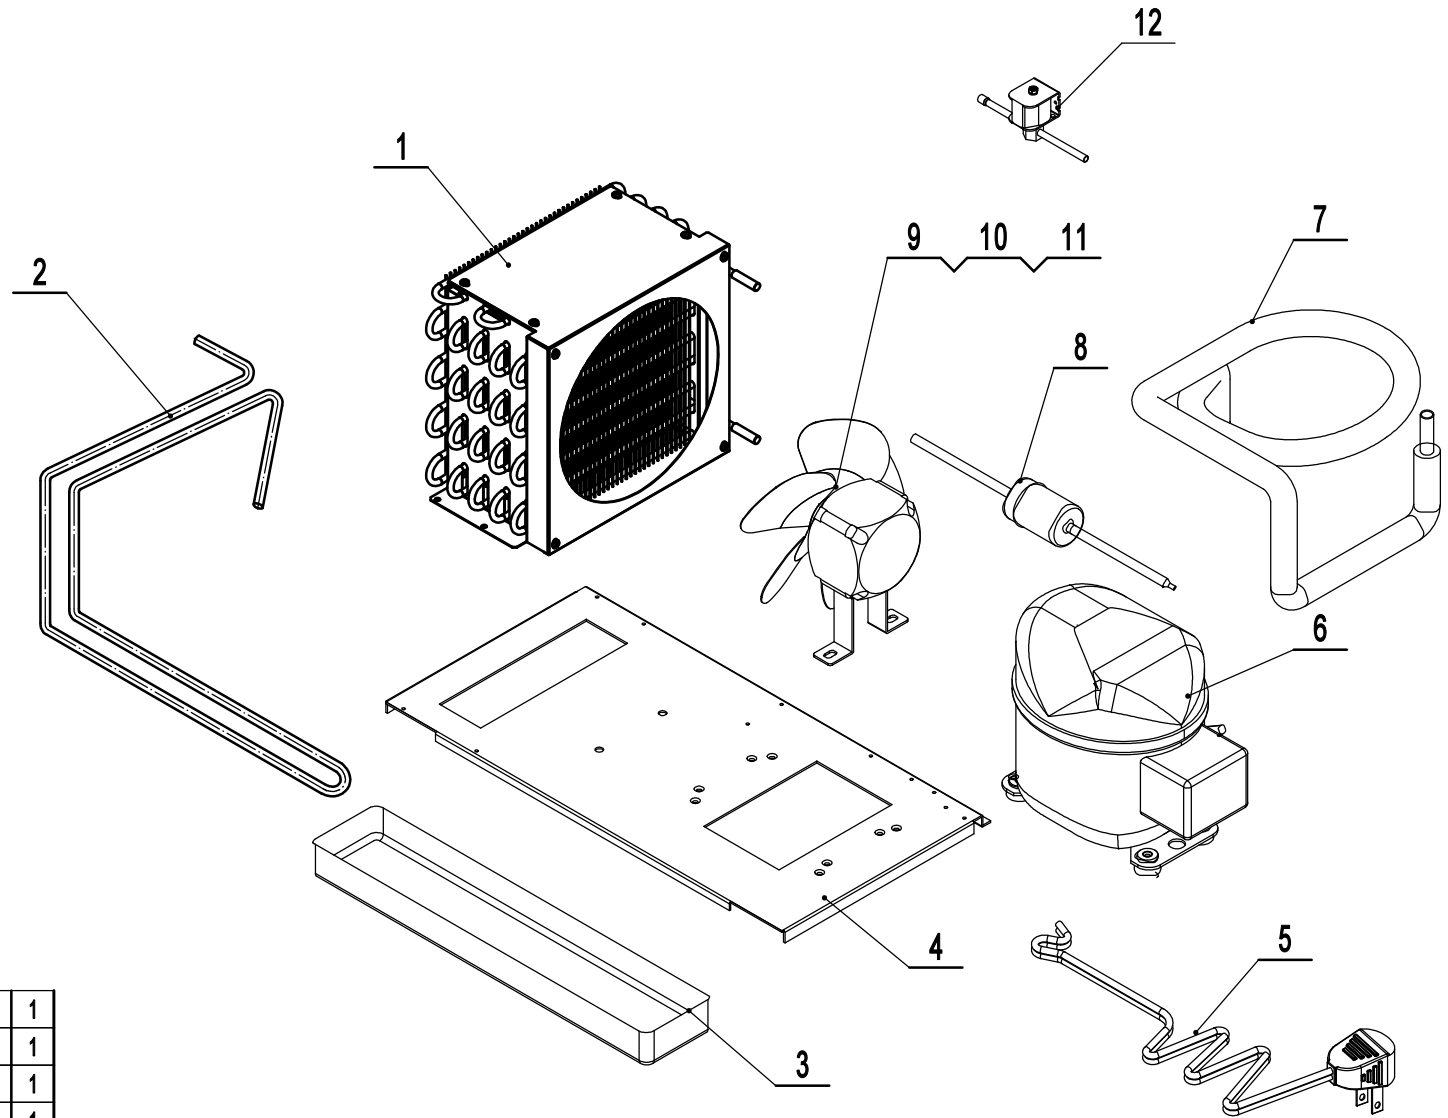

MGF8405GR-CCA

REV 10.2024

12	W0205012	Solenoid Valve	1
11	W0604079	Condenser Fan Bracket	1
10	W0301060	Condenser Fan Blade	1
9	W0301905	Condenser Fan Motor	1
8	W0204003	Filter Drier	1
7	W0210568	Suction Tube B	1
6	W0201164	Compressor	1
5	W0305134	Power Cord	1
4	83012102	Condensing Unit Board	1
3	W0411208	Condenser Drain Pan	1
2	W0210588	Discharge Tube	1
1	W0203065	Condenser	1
No.	Part #	Part Name	Qty