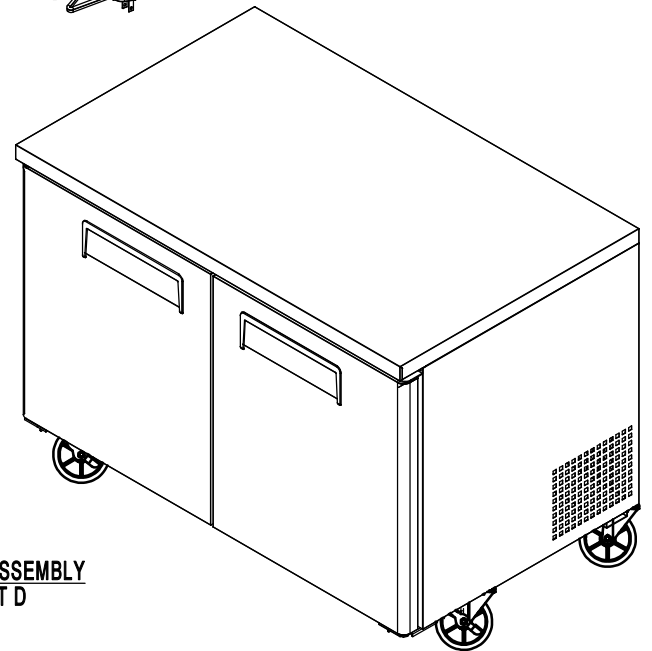

MGF8406GR-AUS1

REV 10.2024

COUNTER TOP ASSEMBLY
PART A

COMPRESSOR ASSEMBLY
PART E

EVAPORATOR ASSEMBLY
PART F

DOOR ASSEMBLY
PART B

SHELF ASSEMBLY
PART C

CABINET ASSEMBLY
PART D

MGF8406GR-CTA

REV 10.2024

4	MGF8402FF01	Counter Top Assembly	1
3	83032302	Controller Bracket	1
2	W0302024	Controller Display	1
1	W0409878	Controller Cover	1
No.	Part #	Part Name	Qty

MGF8406GR-DA

REV 10.2024