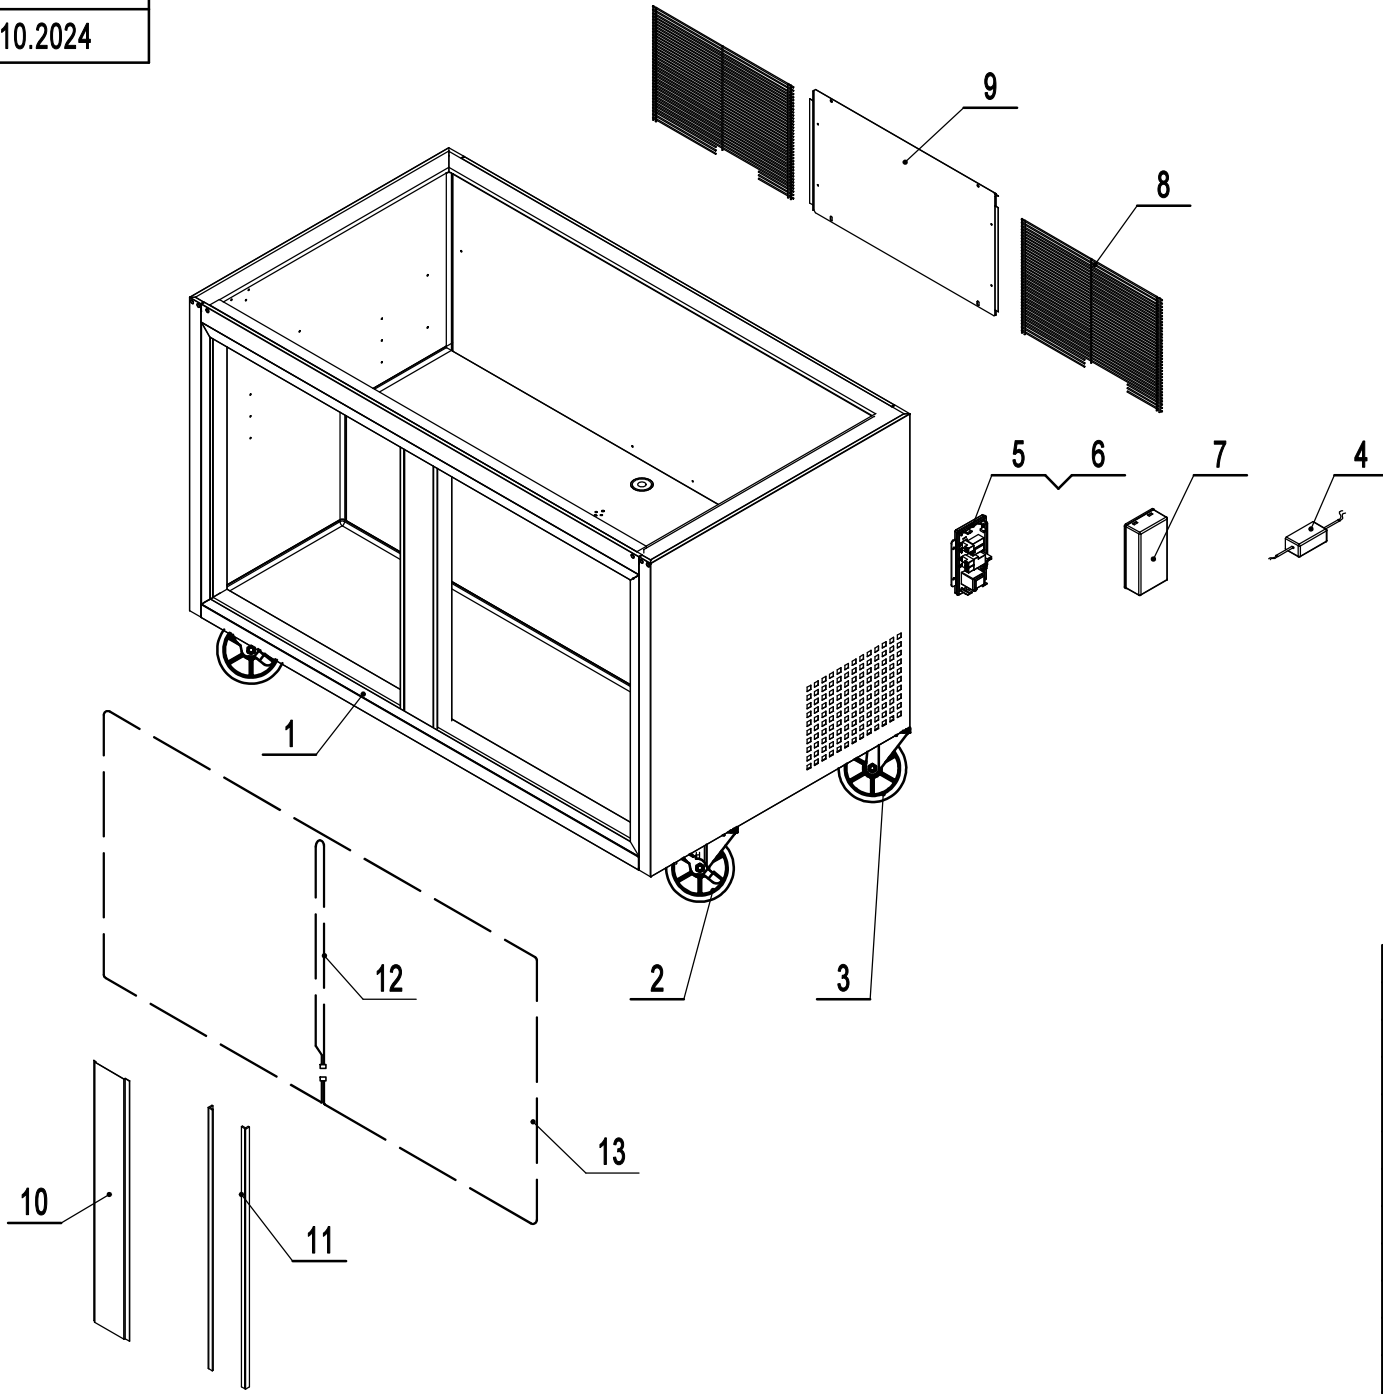

MGF8406GR-SA

REV 10.2024

3	W0402171	Shelf, 21-1/2 x 17-5/8	2
2	24432012	Shelf Pilaster	8
1	66490313	Shelf Clip	8
No.	Part #	Part Name	Qty

MGF8406GR-CA

REV 10.2024

13	W0310118	Cabinet Heating Tube	1
12	W0310116	Mullion Heater	1
11	W0406117	Middle Mullion Grille	2
10	83031201	Mullion Front Cover	1
9	83021908	Back Cover	1
8	W0402576	Back Barrier	2
7	W0409028	Controller Box Cover	1
6	W0302018	Digital Controller	1
5	W0409027	Controller Box	1
4	W0399112	Power Supply/Transformer	1
3	B0604006	5" M14 Stem Caster	2
2	B0604007	5" M14 Stem Caster W/ Brake	2
1	MSF8302FA01	Cabinet Assembly	1
No.	Part #	Part Name	Qty