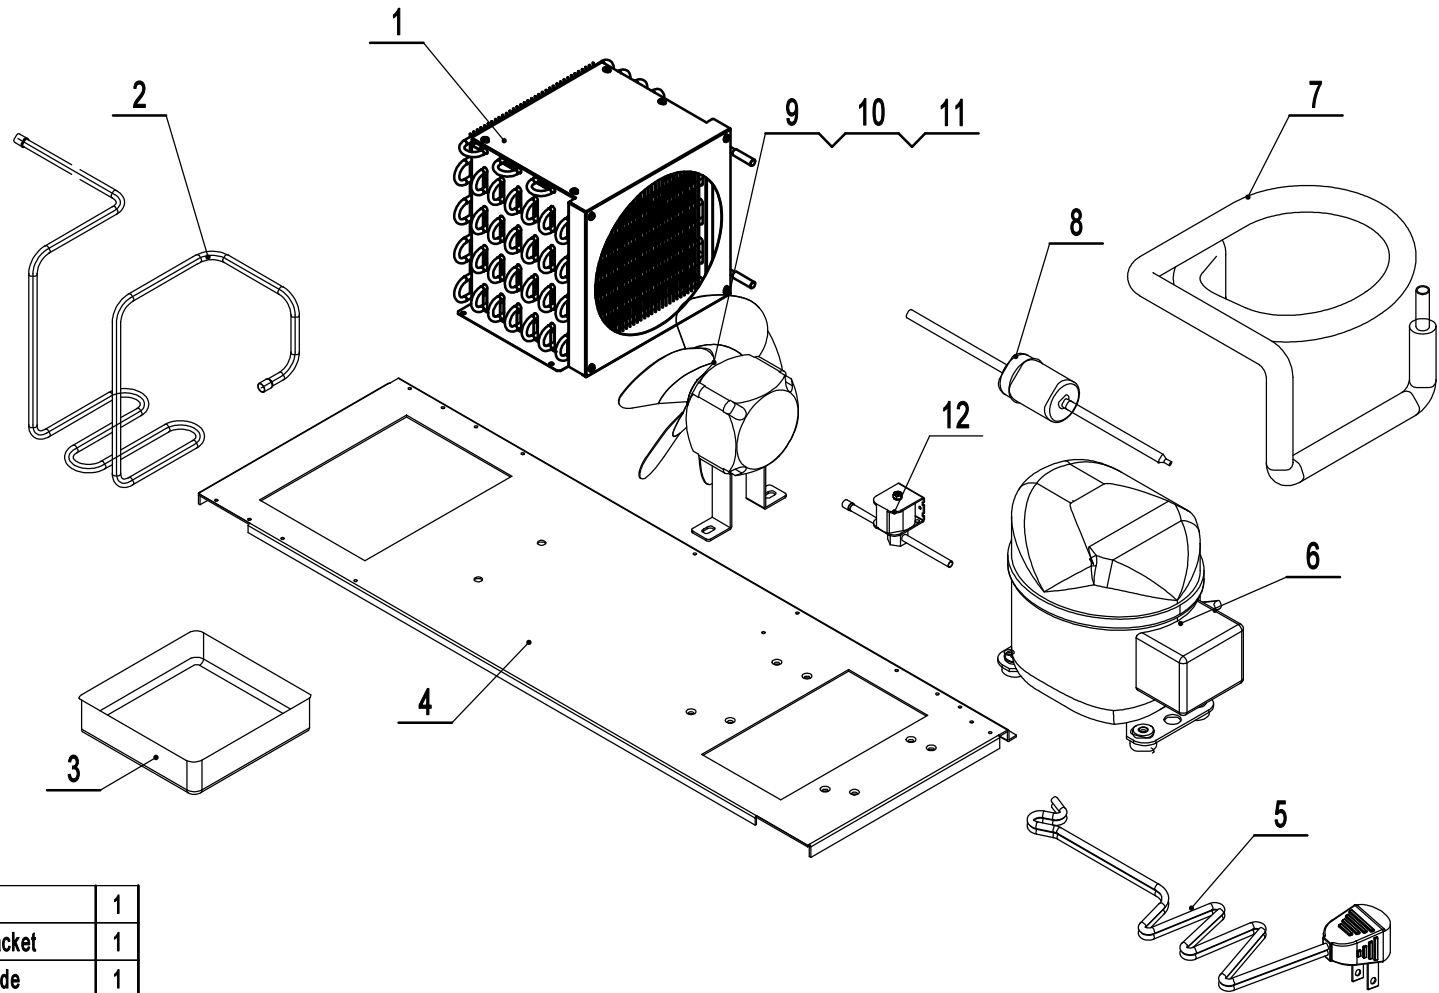

MGF8406GR-CCA

REV 10.2024

12	W0205012	Solenoid Valve	1
11	W0604079	Condenser Fan Bracket	1
10	W0301060	Condenser Fan Blade	1
9	W0301905	Condenser Fan Motor	1
8	W0204003	Filter Drier	1
7	W0210569	Suction Tube B	1
6	W0201165	Compressor	1
5	W0305134	Power Cord	1
4	83022105	Condensing Unit Board	1
3	W0411206	Condenser Drain Pan	1
2	W0210466	Discharge Tube	1
1	W0203066	Condenser	1

No.	Part #	Part Name	Qty