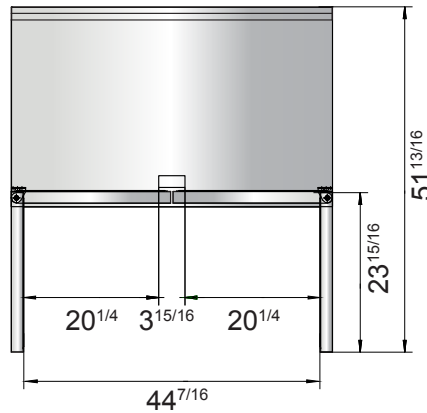

New Jersey, Ohio, Texas, Washington

SPECIFICATIONS

Models	Door	Capacity (Cu.Ft.)	Shelves	Casters (inch)	Amps (A)	Voltage (V/Hz/Ph)	HP	Refrigerant	Exterior Dimensions (inch)	Net Weight (lb)	Gross Weight (lb)
MGF8412GR	1	7.2	1	4	1.8	115/60/1	1/5	R290	27 ^{1/2} ×30×39 ^{4/5}	146	179
MGF8413GR	2	13.4	2	4	2.6	115/60/1	1/4	R290	48 ^{3/10} ×30×39 ^{4/5}	203	245

PLAN VIEW

MGF8412GR

MGF8413GR

Casters

Epoxy shelves

Rear grate