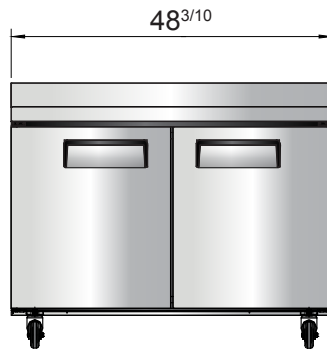

"WE MAKE THE KITCHEN BETTER!"

ATOSA USA, INC.

Toll Free: 855-855-0399 Email: info@atosausa.com

www.atosa.com | www.atosausa.com

California, Colorado, Florida, Georgia, Illinois,

New Jersey, Ohio, Texas, Washington

SPECIFICATIONS

Models	Door	Capacity (Cu.Ft.)	Shelves	Casters (inch)	Amps (A)	Voltage (V/Hz/Ph)	HP	Refrigerant	Exterior Dimensions (inch)	Net Weight (lb)	Gross Weight (lb)
MGF8412GR	1	7.2	1	4	1.8	115/60/1	1/5	R290	27^{1/2}×30×39^{4/5}	146	179
MGF8413GR	2	13.4	2	4	2.6	115/60/1	1/4	R290	48^{3/10}×30×39^{4/5}	203	245

PLAN VIEW

MGF8413GR