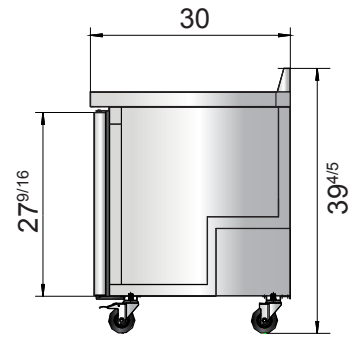

New Jersey, Ohio, Texas, Washington

SPECIFICATIONS

Models	Door	Capacity (Cu.Ft.)	Shelves	Casters (inch)	Amps (A)	Voltage (V/Hz/Ph)	HP	Refrigerant	Exterior Dimensions (inch)	Net Weight (lb)	Gross Weight (lb)
MGF8412GR	1	7.2	1	4	1.8	115/60/1	1/5	R290	27 ^{1/2} ×30×39 ^{4/5}	146	179
MGF8413GR	2	13.4	2	4	2.6	115/60/1	1/4	R290	48 ^{3/10} ×30×39 ^{4/5}	203	245

PLAN VIEW

MGF8412GR

MGF8413GR

Casters

Epoxy shelves

Rear grate