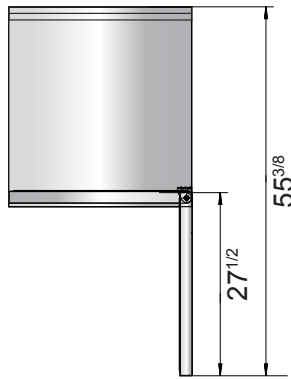

New Jersey, Ohio, Texas, Washington

SPECIFICATIONS

Models	Door	Capacity (Cu.Ft.)	Shelves	Casters (inch)	Amps (A)	Voltage (V/Hz/Ph)	HP	Refrigerant	Exterior Dimensions (inch)	Net Weight (lb)	Gross Weight (lb)
MGF8412GR	1	7.2	1	4	1.8	115/60/1	1/5	R290	27 ^{1/2} ×30×39 ^{4/5}	146	179
MGF8413GR	2	13.4	2	4	2.6	115/60/1	1/4	R290	48 ^{3/10} ×30×39 ^{4/5}	203	245

PLAN VIEW

MGF8412GR

MGF8413GR

Casters

Epoxy shelves

Rear grate