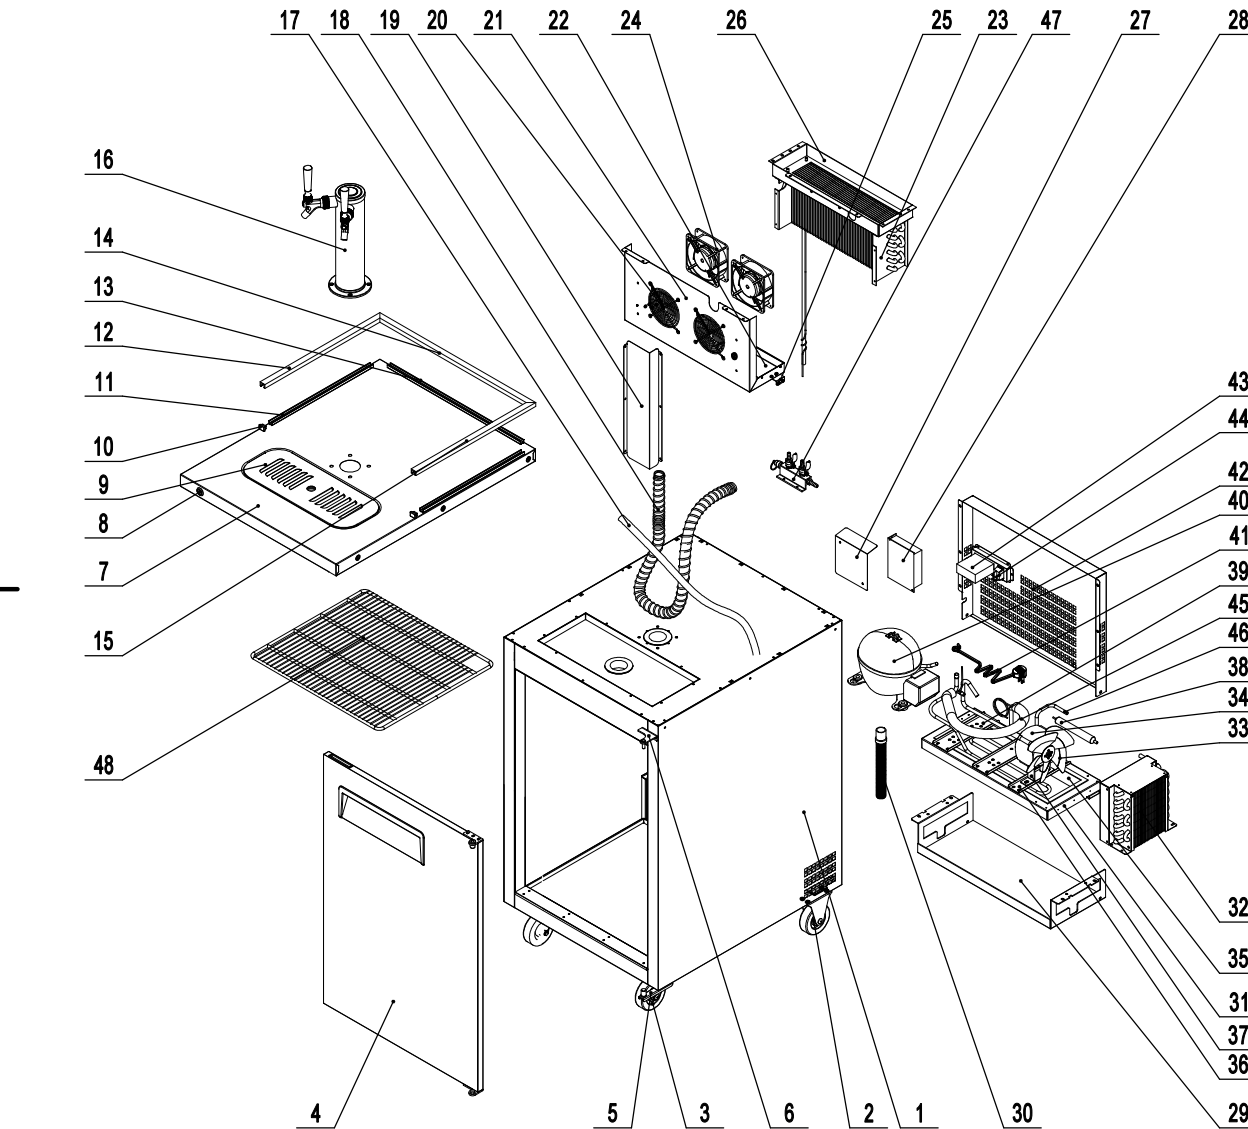

A
B
C
D
E
F

A
B
C
D
E
F

1 2 3 4 5 6 7 8 9 10