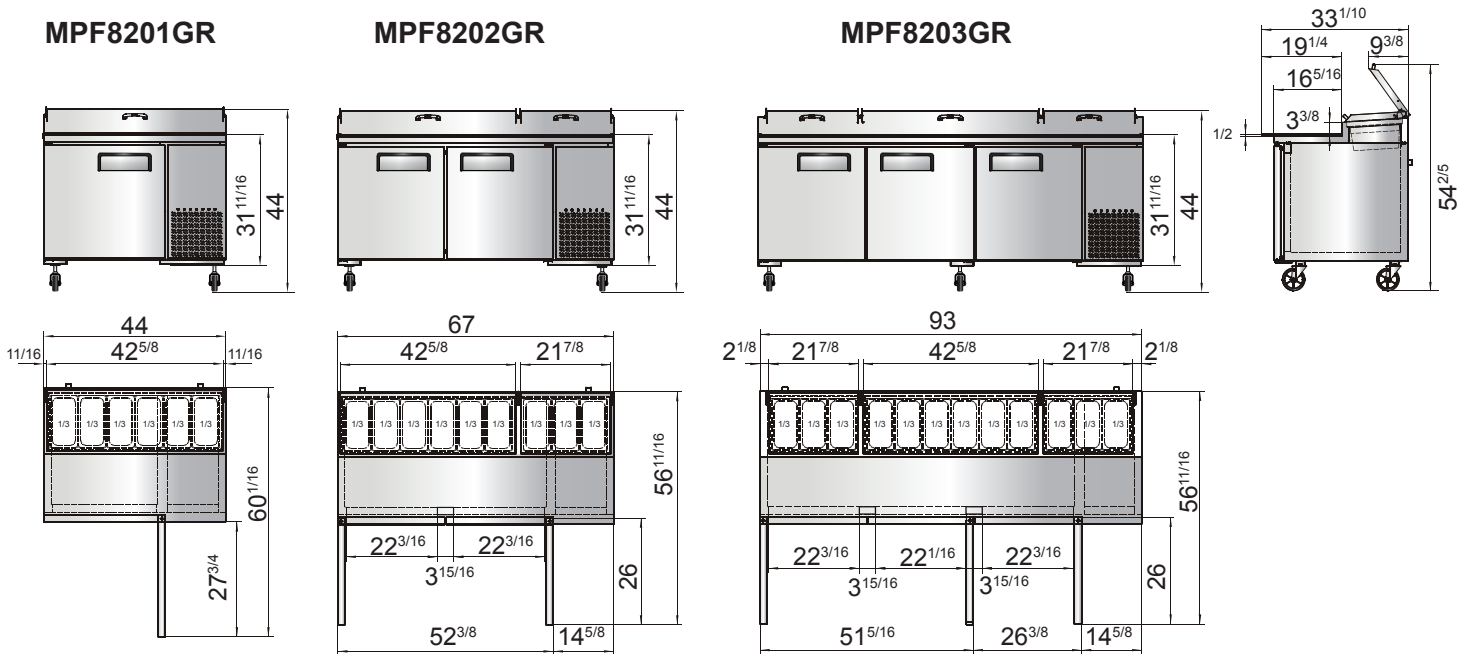

SPECIFICATIONS

Models	Door	Capacity (Cu.Ft.)	Shelves	Casters (inch)	Rated Current (A)	Voltage (V/Hz/Ph)	HP	Refrigerant	Exterior Dimensions (inch)	Net Weight (lb)	Gross Weight (lb)
MPF8201GR	1	9.7	2	5	2.3	115/60/1	1/7	R290	44×33 ^{1/10} ×44	238	295
MPF8202GR	2	18.5	4	5	2.8	115/60/1	1/5	R290	67×33 ^{1/10} ×44	335	406
MPF8203GR	3	28.4	6	5	3.1	115/60/1	1/4	R290	93×33 ^{1/10} ×44	428	527

PLAN VIEW

Casters

Epoxy shelves

Stainless steel pans

Temperature control