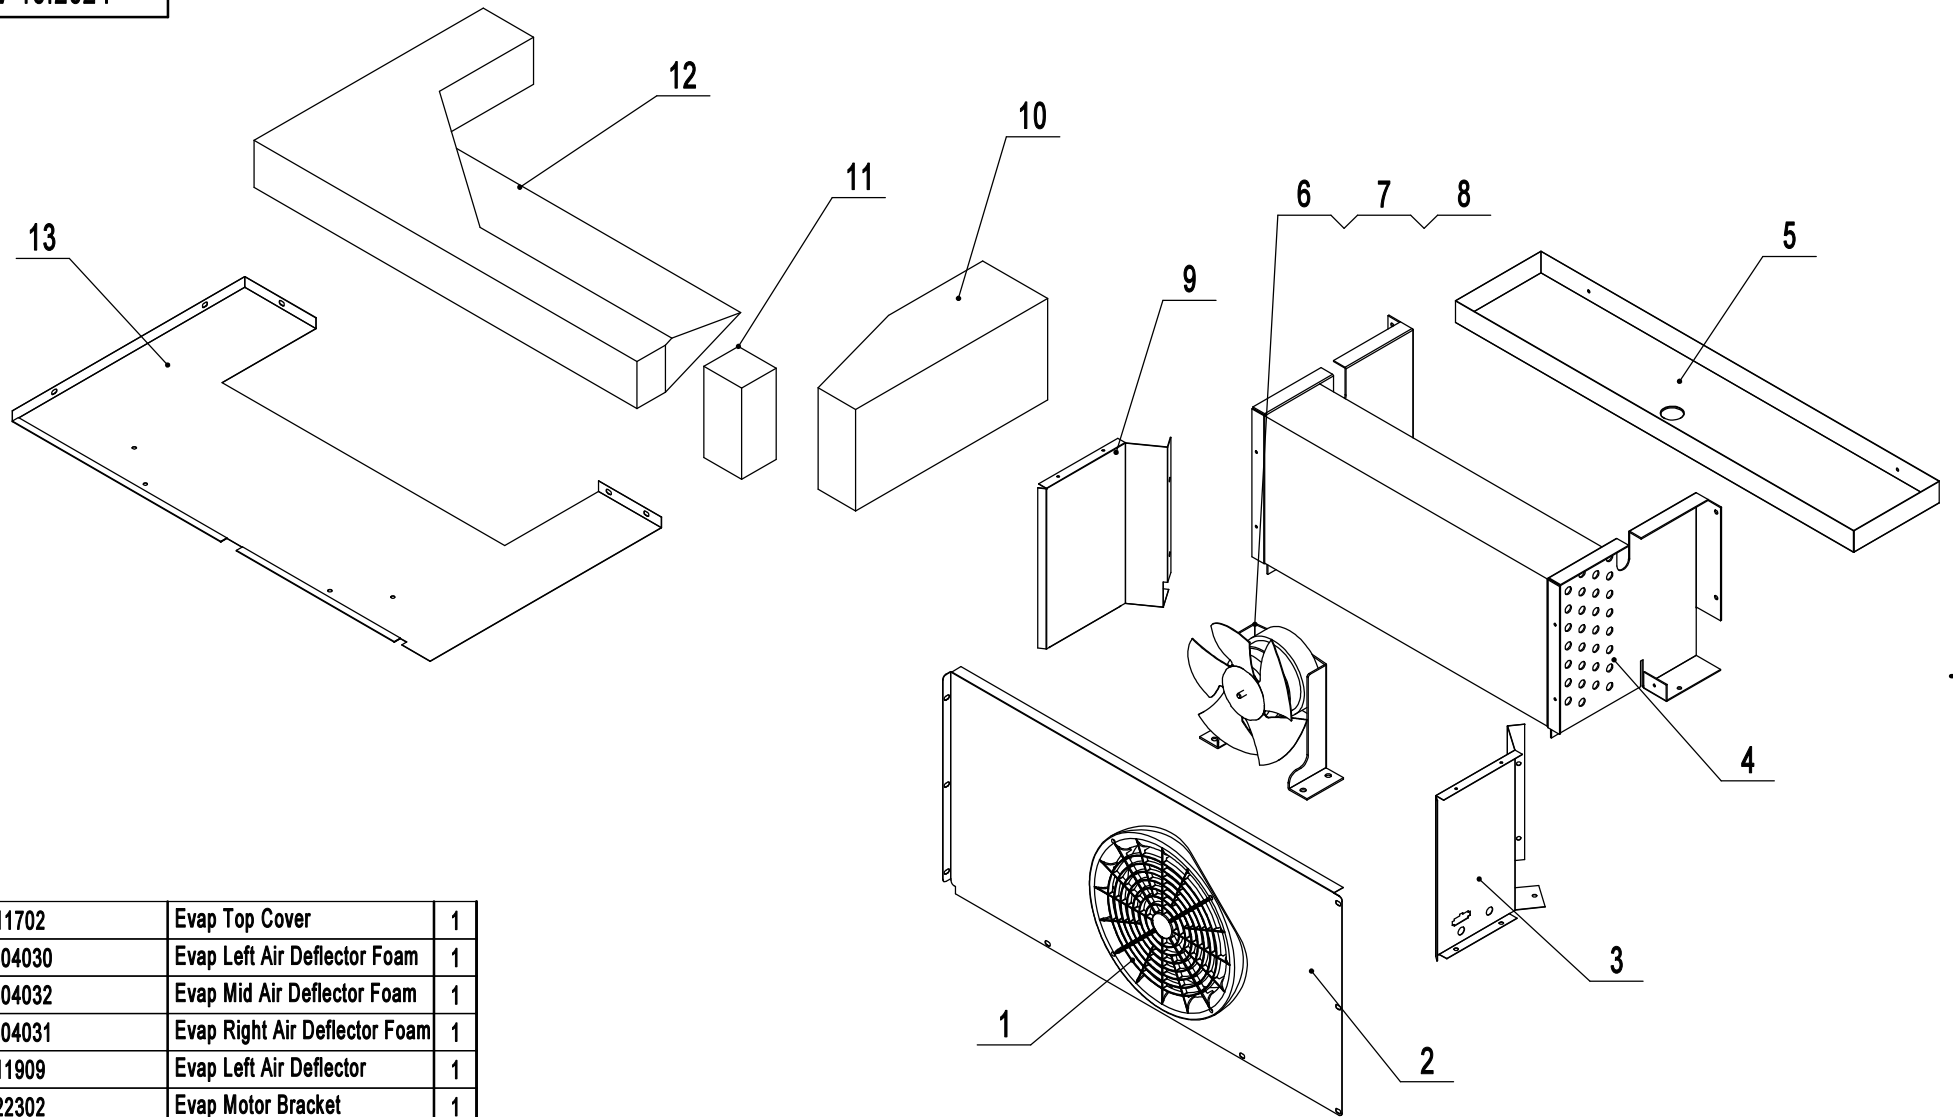

MPF8203GR-EA

REV 10.2024

13	82011702	Evap Top Cover	1
12	W0804030	Evap Left Air Deflector Foam	1
11	W0804032	Evap Mid Air Deflector Foam	1
10	W0804031	Evap Right Air Deflector Foam	1
9	82011909	Evap Left Air Deflector	1
8	82022302	Evap Motor Bracket	1
7	W0301078	Evap Fan Blade	1
6	W0301912	Evap Motor	1
5	W0411214	Evap Drain Pan	1
4	W0202126	Evaporator	1
3	82011910	Evap Right Air Deflector	1
2	82011705	Evap Cover	1
1	W0409080	Evap Fan Shroud	1
No.	Part #	Part Name	Qty