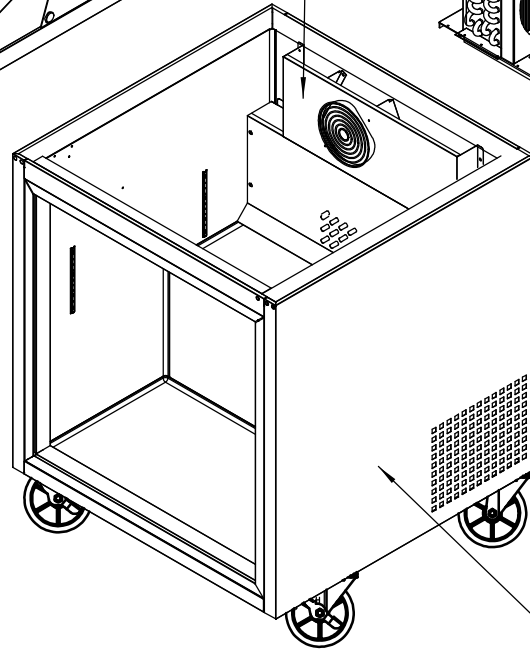

MSF8301GR

REV 09.2024

COUNTER TOP ASSEMBLY
PART A

EVAPORATOR ASSEMBLY
PART F

COMPRESSOR ASSEMBLY
PART E

DOOR ASSEMBLY
PART B

CABINET ASSEMBLY
PART D

SHELF ASSEMBLY
PART C

MSF8301GR-CTA

REV 09.2024

15	MSF8301AJ02	Hood	1
14	B0503101	Stainless Steel Cap Nut	2
13	W0604021	Lid Hinge Washer	2
12	W0604040	Big Lid Hinge Washer	2
11	W0604039	Lid Hinge Screw	2
10	MSF8301AJ01	Lid	1
9	W0499200	Chopping Board	1
8	83022702	Left Chopping Board Bracket	1
7	83011902	Pan Divided Bar	3
6	MSF8301AI01	Pan Frame Support	1
5	MSF8301FF01	Counter Top Assembly	1
4	83022703	Chopping Board Bracket	1
3	83032302	Controller Bracket	1
2	W0302024	Controller Display	1
1	W0409878	Controller Cover	1
No.	Part #	Part Name	Qty