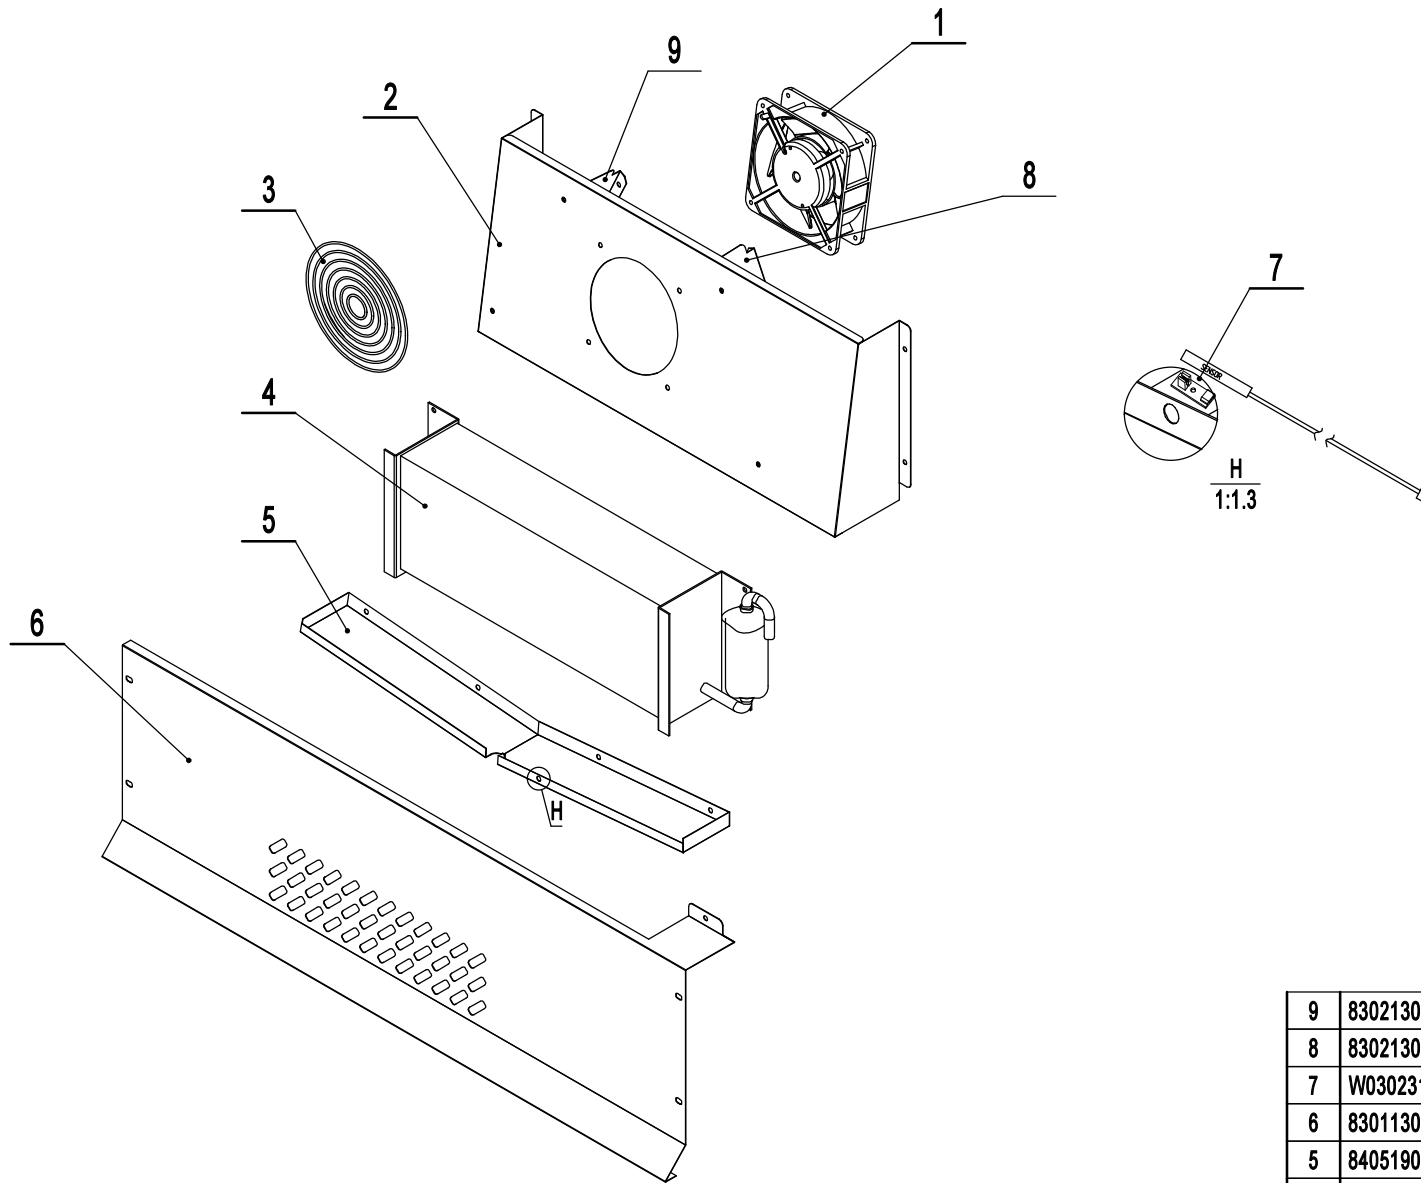

MSF8301GR-EA

REV 09.2024

9	83021306	Evap Left Air Deflector	1
8	83021307	Evap Right Air Deflector	1
7	W0302316	Room Temp White Probe	1
6	83011304	Evap Cover	1
5	84051901	Condenser Drain Pan	1
4	W0202124	Evaporator	1
3	W0604065	Evap Fan Guard	1
2	83011303	Evap Fan Shroud	1
1	W0301101	Evap Motor	1
No.	Part #	Part Name	Qty