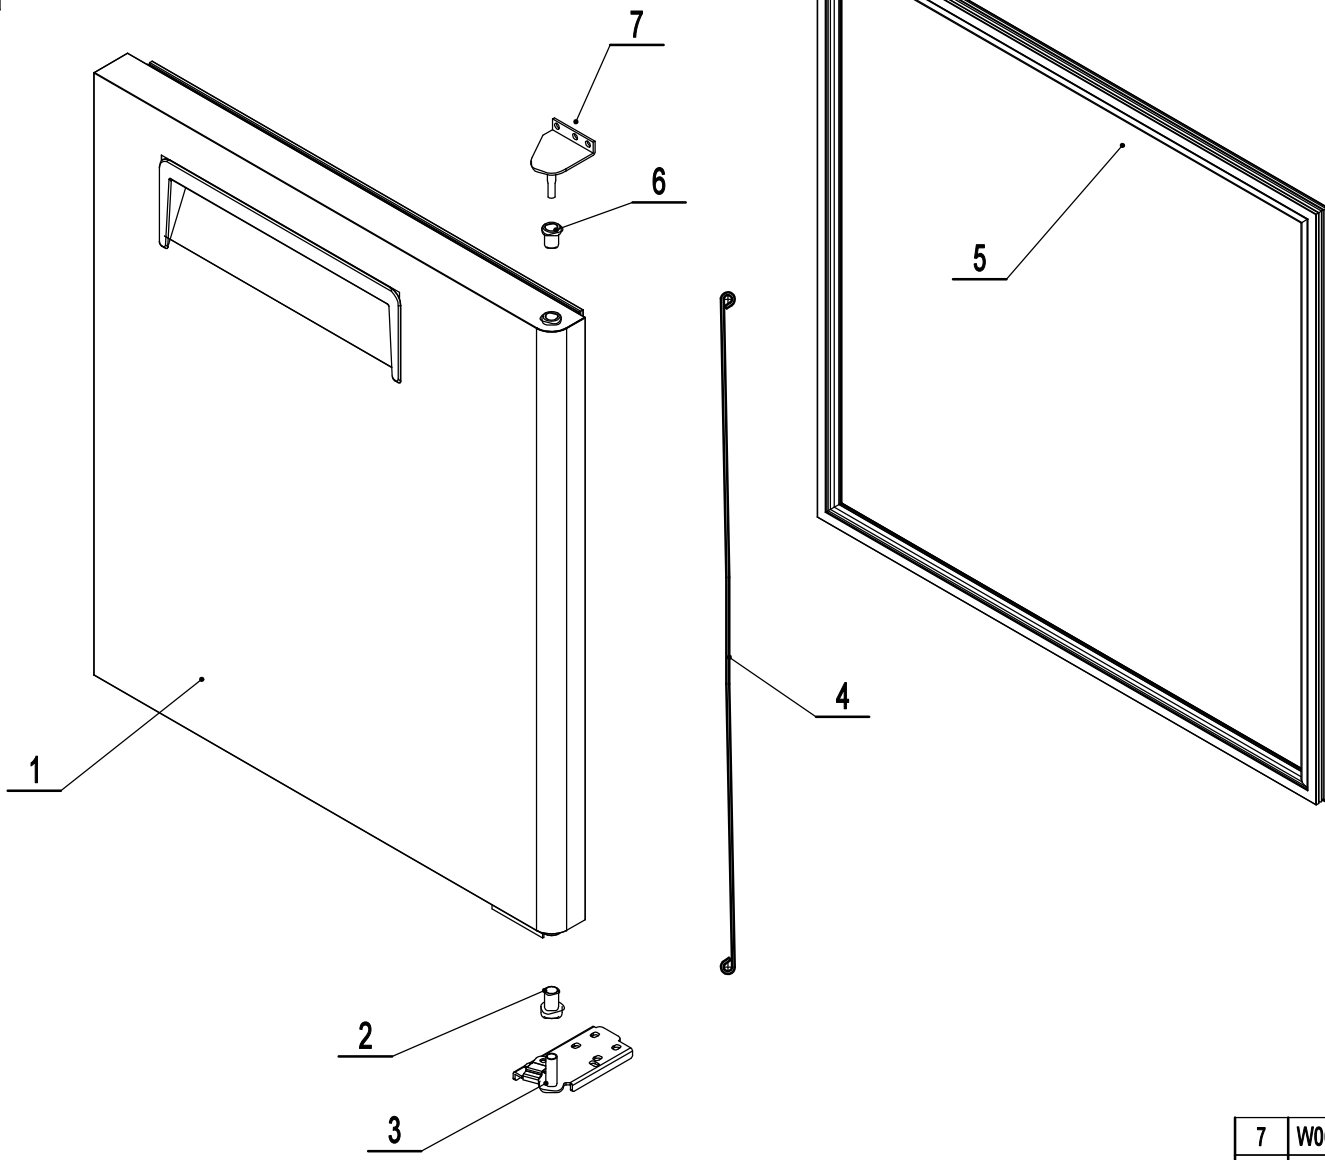

MSF8301GR-CTA

REV 09.2024

15	MSF8301AJ02	Hood	1
14	B0503101	Stainless Steel Cap Nut	2
13	W0604021	Lid Hinge Washer	2
12	W0604040	Big Lid Hinge Washer	2
11	W0604039	Lid Hinge Screw	2
10	MSF8301AJ01	Lid	1
9	W0499200	Chopping Board	1
8	83022702	Left Chopping Board Bracket	1
7	83011902	Pan Divided Bar	3
6	MSF8301AI01	Pan Frame Support	1
5	MSF8301FF01	Counter Top Assembly	1
4	83022703	Chopping Board Bracket	1
3	83032302	Controller Bracket	1
2	W0302024	Controller Display	1
1	W0409878	Controller Cover	1
No.	Part #	Part Name	Qty

MSF8301GR-DA

REV 09.2024

7	W0604026	Top Right Hinge	1
6	W0409845	Top Door Shaft Sleeve	1
5	W0404518	Door Gasket	1
4	W0604922	Door Spring Bar	1
3	W0604028	Bottom Right Hinge	1
2	W0409843	Bottom Door Shaft Sleeve	1
1	MSF8301FC01	Door Assembly	1
No.	Part #	Part Name	Qty