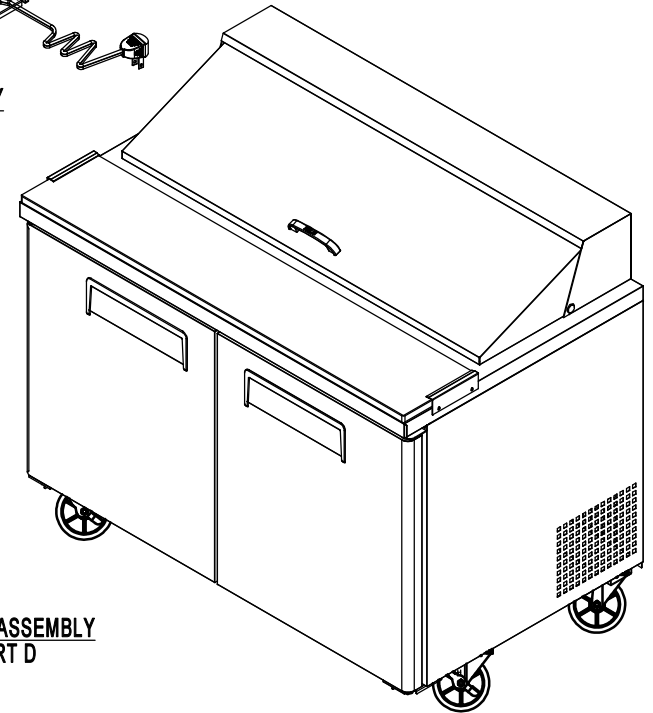

MSF8302GR

REV 10.2024

COUNTER TOP ASSEMBLY
PART A

COMPRESSOR ASSEMBLY
PART E

EVAPORATOR ASSEMBLY
PART F

DOOR ASSEMBLY
PART B

CABINET ASSEMBLY
PART D

SHELF ASSEMBLY
PART C

MSF8302GR-CTA
REV 10.2024

15	MSF8302AJ04	Hood	1
14	B0503101	Stainless Steel Cap Nut	2
13	W0604021	Lid Hinge Washer	2
12	W0604040	Big Lid Hinge Washer	2
11	W0604039	Lid Hinge Screw	2
10	MSF8302AJ03	Lid	1
9	W0499198	Chopping Board	1
8	83022702	Left Chopping Board Bracket	1
7	MSF8302AI02	Pan Frame Support	1
6	83022202	Pan Divided Bar	5
5	MSF8302FF01	Counter Top Assembly	1
4	83022703	Chopping Board Bracket	1
3	83032302	Controller Bracket	1
2	W0302024	Controller Display	1
1	W0409878	Controller Cover	1
No.	Part #	Part Name	Qty