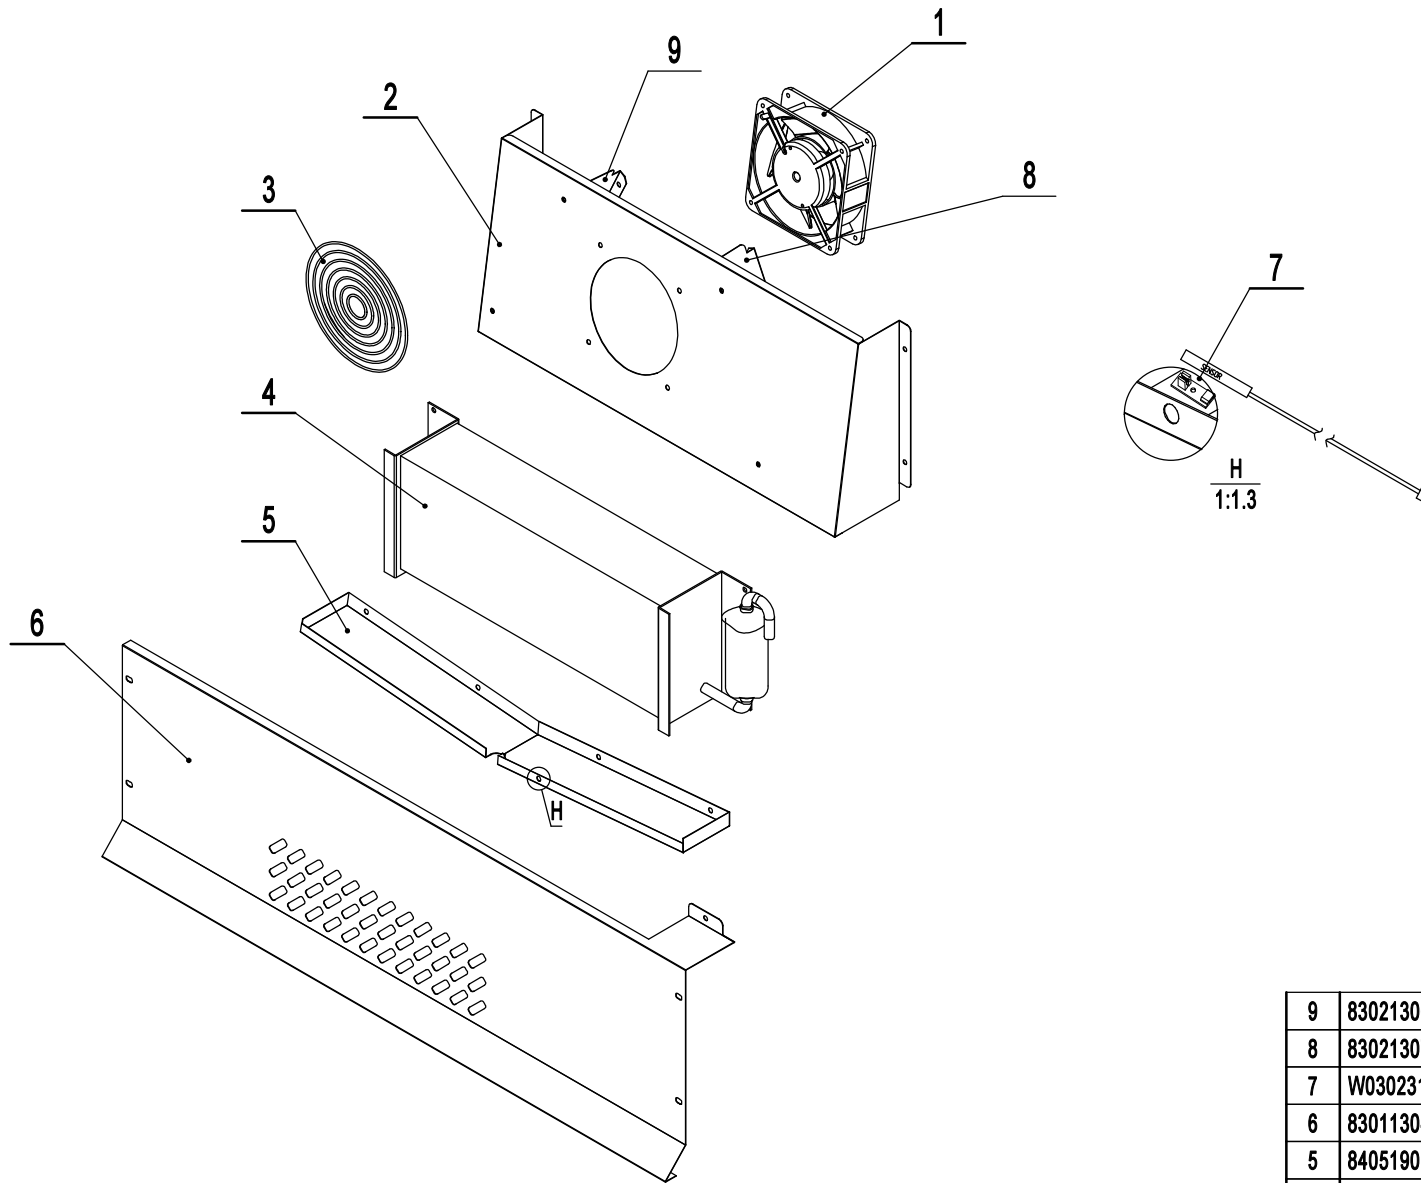

MSF8305GR-EA

REV 10.2024

9	83021306	Evap Left Air Deflector	1
8	83021307	Evap Right Air Deflector	1
7	W0302316	Room Temp White Probe	1
6	83011304	Evap Cover	1
5	84051901	Condenser Drain Pan	1
4	W0202124	Evaporator	1
3	W0604065	Evap Fan Guard	1
2	83011303	Evap Fan Shroud	1
1	W0301101	Evap Motor	1
No.	Part #	Part Name	Qty