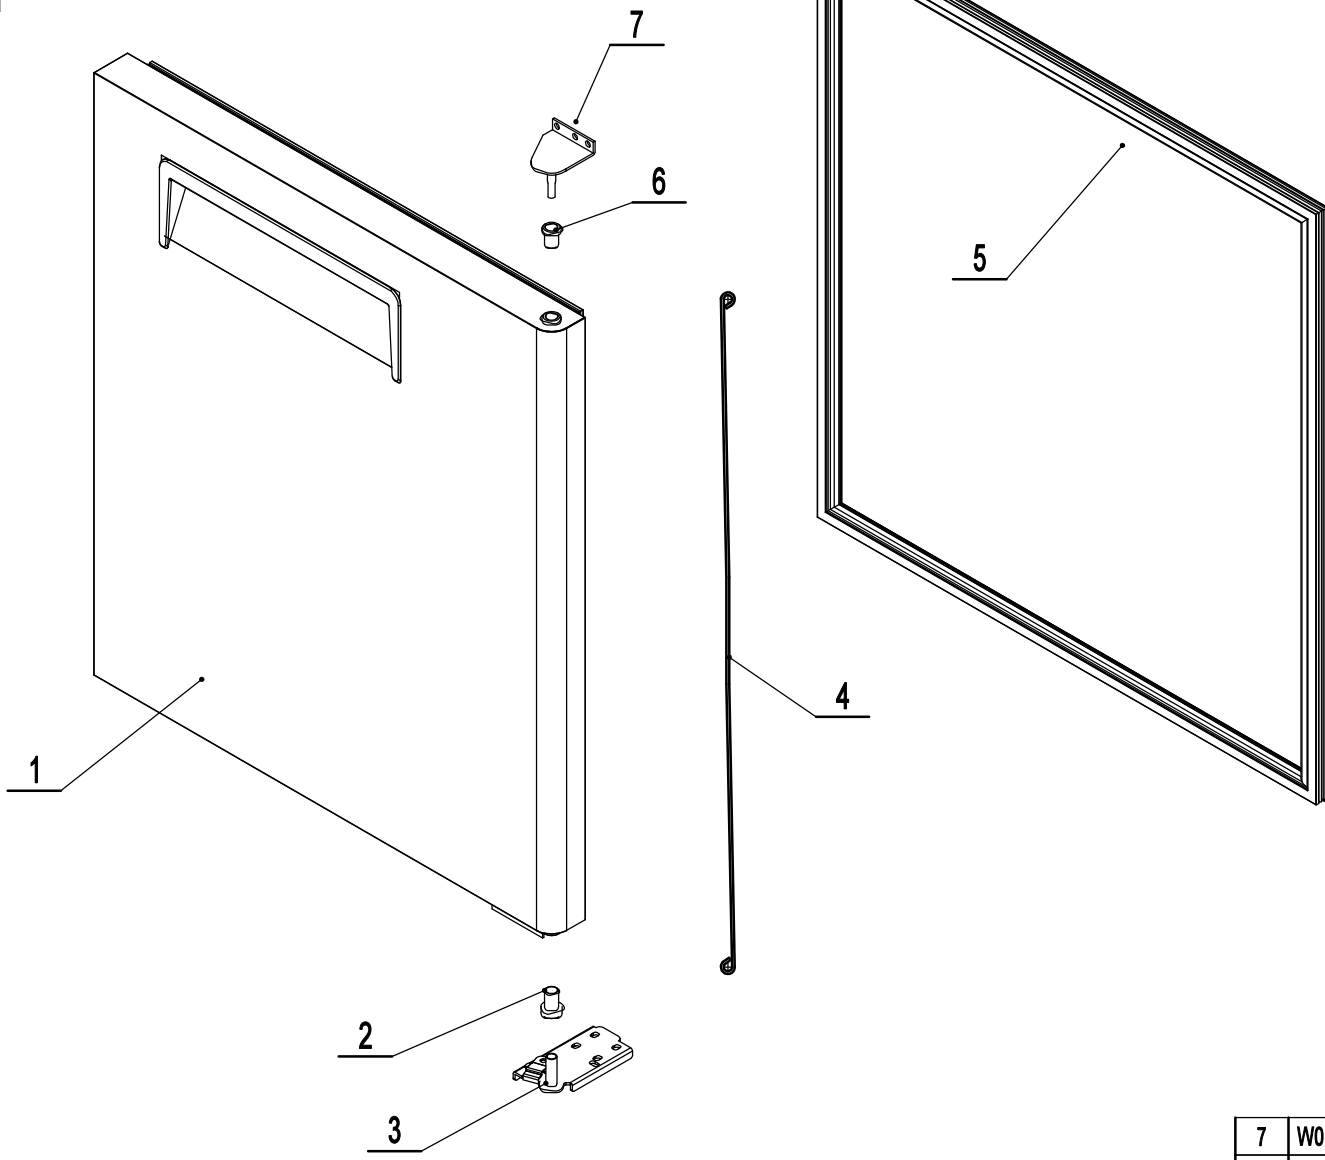

MSF8305GR-DA

REV 10.2024

7	W0604026	Top Right Hinge	1
6	W0409845	Top Door Shaft Sleeve	1
5	W0404518	Door Gasket	1
4	W0604922	Door Spring Bar	1
3	W0604028	Bottom Right Hinge	1
2	W0409843	Bottom Door Shaft Sleeve	1
1	MSF8301FC01	Door Assembly	1
No.	Part #	Part Name	Qty