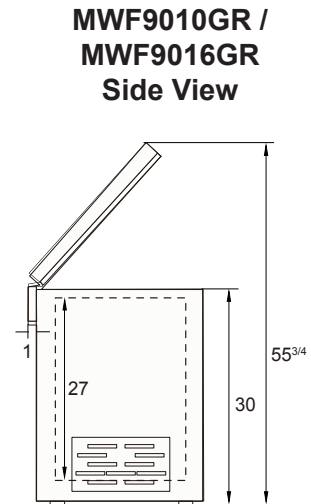

"WE MAKE THE KITCHEN BETTER!"

ATOSA USA, INC.

Toll Free: 855-855-0399 Email: info@atosausa.com

www.atosa.com | www.atosausa.com

California, Colorado, Florida, Georgia, Illinois,

New Jersey, Ohio, Texas, Washington

SPECIFICATIONS

Models	Door	Capacity (Cu.Ft.)	Casters (inch)	Watts (W)	Amps (A)	Voltage (V/Hz/Ph)	HP	Refrigerant	Interior Dimensions (inch)	Exterior Dimensions (inch)	Net Weight (lb)	Gross Weight (lb)
MWF9007	1	7	1	115	1.0	115/60/1	1/8	R600a	32 × 14^{3/4} × 27	37^{4/5} × 20^{3/5} × 32^{1/2}	88	95
MWF9010GR	1	9.6	1	173	1.5	115/60/1	1/5	R600a	34^{1/2} × 20^{1/2} × 27	40^{1/2} × 26^{1/2} × 32^{1/2}	114	127
MWF9016GR	1	15.9	1	300	2.6	115/60/1	1/5	R290	54^{1/2} × 20^{1/2} × 27	60^{3/10} × 26^{1/2} × 32^{1/2}	151	165

PLAN VIEW