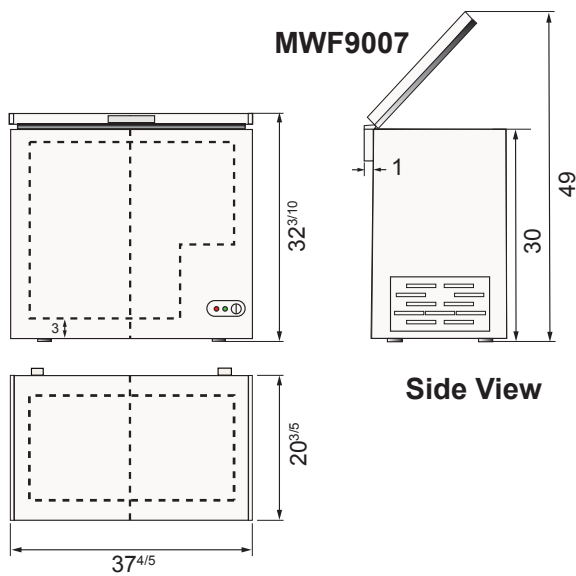

New Jersey, Ohio, Texas, Washington

SPECIFICATIONS

Models	Door	Capacity (Cu.Ft.)	Casters (inch)	Watts (W)	Amps (A)	Voltage (V/Hz/Ph)	HP	Refrigerant	Interior Dimensions (inch)	Exterior Dimensions (inch)	Net Weight (lb)	Gross Weight (lb)
MWF9007	1	7	1	115	1.0	115/60/1	1/8	R600a	32 × 14 ^{3/4} × 27	37 ^{4/5} × 20 ^{3/5} × 32 ^{1/2}	88	95
MWF9010GR	1	9.6	1	173	1.5	115/60/1	1/5	R600a	34 ^{1/2} × 20 ^{1/2} × 27	40 ^{1/2} × 26 ^{1/2} × 32 ^{1/2}	114	127
MWF9016GR	1	15.9	1	300	2.6	115/60/1	1/5	R290	54 ^{1/2} × 20 ^{1/2} × 27	60 ^{3/10} × 26 ^{1/2} × 32 ^{1/2}	151	165

PLAN VIEW

MWF9010GR

MWF9016GR