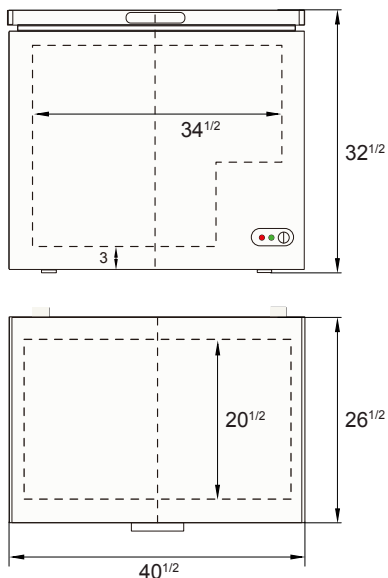

New Jersey, Ohio, Texas, Washington

SPECIFICATIONS

Models	Door	Capacity (Cu.Ft.)	Casters (inch)	Watts (W)	Amps (A)	Voltage (V/Hz/Ph)	HP	Refrigerant	Interior Dimensions (inch)	Exterior Dimensions (inch)	Net Weight (lb)	Gross Weight (lb)
MWF9007	1	7	1	115	1.0	115/60/1	1/8	R600a	32 × 14 ^{3/4} × 27	37 ^{4/5} × 20 ^{3/5} × 32 ^{1/2}	88	95
MWF9010GR	1	9.6	1	173	1.5	115/60/1	1/5	R600a	34 ^{1/2} × 20 ^{1/2} × 27	40 ^{1/2} × 26 ^{1/2} × 32 ^{1/2}	114	127
MWF9016GR	1	15.9	1	300	2.6	115/60/1	1/5	R290	54 ^{1/2} × 20 ^{1/2} × 27	60 ^{3/10} × 26 ^{1/2} × 32 ^{1/2}	151	165

PLAN VIEW

MWF9010GR

MWF9016GR