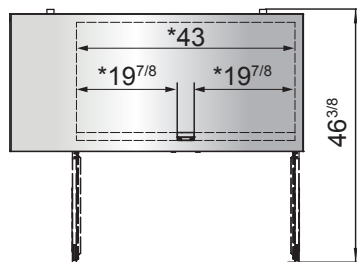

## SPECIFICATIONS

Models	Door	Capacity (Cu.Ft.)	Shelves	Casters (inch)	Amps (A)	Voltage (V/Hz/Ph)	HP	Refrigerant	Exterior Dimensions (inch)	Net Weight (lb)	Gross Weight (lb)
SBB48GRAUS1	2	11.5	4	2	2.3	115/60/1	1/7	R290	48×24 <sup>1/2</sup> ×40 <sup>1/8</sup>	183	227
SBB59GRAUS1	2	15	4	2	2.3	115/60/1	1/7	R290	57 <sup>3/4</sup> ×24 <sup>1/2</sup> ×40 <sup>1/8</sup>	203	247
SBB69GRAUS1	2	18.6	4	2	2.3	115/60/1	1/7	R290	68×24 <sup>1/2</sup> ×40 <sup>1/8</sup>	225	276

## PLAN VIEW

**SBB48GRAUS1**

**SBB59GRAUS1**

**SBB69GRAUS1**

\*Interior Dimensions

Epoxy shelves

Door lock

Temperature control