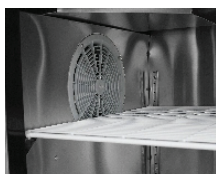

*Interior Dimensions

Epoxy shelves