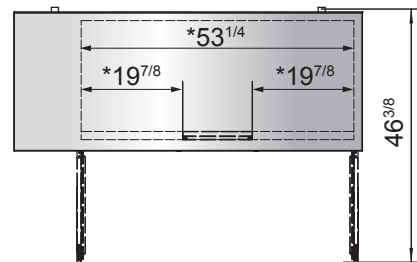

## SPECIFICATIONS

Models	Door	Capacity (Cu.Ft.)	Shelves	Casters (inch)	Amps (A)	Voltage (V/Hz/Ph)	HP	Refrigerant	Exterior Dimensions (inch)	Net Weight (lb)	Gross Weight (lb)
SBB48GRAUS1	2	11.5	4	2	2.3	115/60/1	1/7	R290	48×24 <sup>1/2</sup> ×40 <sup>1/8</sup>	183	227
SBB59GRAUS1	2	15	4	2	2.3	115/60/1	1/7	R290	57 <sup>3/4</sup> ×24 <sup>1/2</sup> ×40 <sup>1/8</sup>	203	247
SBB69GRAUS1	2	18.6	4	2	2.3	115/60/1	1/7	R290	68×24 <sup>1/2</sup> ×40 <sup>1/8</sup>	225	276

## PLAN VIEW

**SBB48GRAUS1**

**SBB59GRAUS1**

**SBB69GRAUS1**

\*Interior Dimensions

Epoxy shelves

Door lock

Temperature control