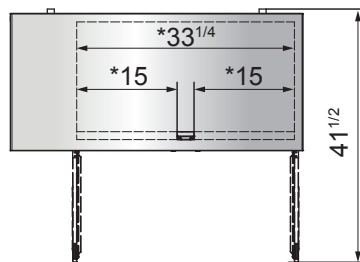

## SPECIFICATIONS

Models	Door	Capacity (Cu.Ft.)	Shelves	Casters (inch)	Amps (A)	Voltage (V/Hz/Ph)	HP	Refrigerant	Exterior Dimensions (inch)	Net Weight (lb)	Gross Weight (lb)
SBB48GRAUS1	2	11.5	4	2	2.3	115/60/1	1/7	R290	48×24 <sup>1/2</sup> ×40 <sup>1/8</sup>	183	227
SBB59GRAUS1	2	15	4	2	2.3	115/60/1	1/7	R290	57 <sup>3/4</sup> ×24 <sup>1/2</sup> ×40 <sup>1/8</sup>	203	247
SBB69GRAUS1	2	18.6	4	2	2.3	115/60/1	1/7	R290	68×24 <sup>1/2</sup> ×40 <sup>1/8</sup>	225	276

## PLAN VIEW

**SBB48GRAUS1**

**SBB59GRAUS1**

**SBB69GRAUS1**

\*Interior Dimensions

Epoxy shelves

Door lock

Temperature control