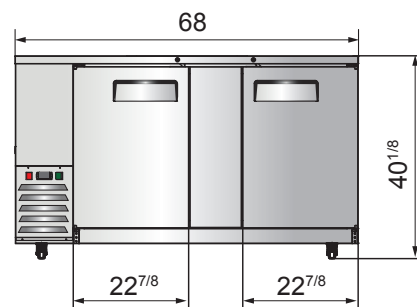

## SPECIFICATIONS

Models	Door	Capacity (Cu.Ft.)	Shelves	Casters (inch)	Amps (A)	Voltage (V/Hz/Ph)	HP	Refrigerant	Exterior Dimensions (inch)	Net Weight (lb)	Gross Weight (lb)
SBB48GRAUS1	2	11.5	4	2	2.3	115/60/1	1/7	R290	48×24 <sup>1/2</sup> ×40 <sup>1/8</sup>	183	227
SBB59GRAUS1	2	15	4	2	2.3	115/60/1	1/7	R290	57 <sup>3/4</sup> ×24 <sup>1/2</sup> ×40 <sup>1/8</sup>	203	247
SBB69GRAUS1	2	18.6	4	2	2.3	115/60/1	1/7	R290	68×24 <sup>1/2</sup> ×40 <sup>1/8</sup>	225	276

## PLAN VIEW

**SBB48GRAUS1**

**SBB59GRAUS1**

**SBB69GRAUS1**

\*Interior Dimensions

Epoxy shelves

Door lock

Temperature control