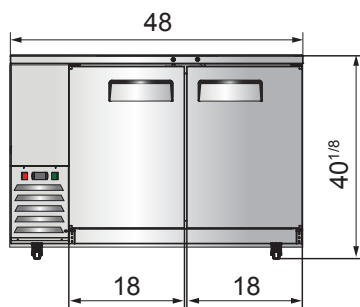

## SPECIFICATIONS

Models	Door	Capacity (Cu.Ft.)	Shelves	Casters (inch)	Amps (A)	Voltage (V/Hz/Ph)	HP	Refrigerant	Exterior Dimensions (inch)	Net Weight (lb)	Gross Weight (lb)
SBB48GRAUS1	2	11.5	4	2	2.3	115/60/1	1/7	R290	48×24 <sup>1/2</sup> ×40 <sup>1/8</sup>	183	227
SBB59GRAUS1	2	15	4	2	2.3	115/60/1	1/7	R290	57 <sup>3/4</sup> ×24 <sup>1/2</sup> ×40 <sup>1/8</sup>	203	247
SBB69GRAUS1	2	18.6	4	2	2.3	115/60/1	1/7	R290	68×24 <sup>1/2</sup> ×40 <sup>1/8</sup>	225	276

## PLAN VIEW

**SBB48GRAUS1**

**SBB59GRAUS1**

**SBB69GRAUS1**

\*Interior Dimensions

Epoxy shelves

Door lock

Temperature control