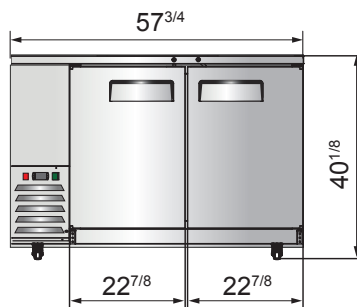

## SPECIFICATIONS

Models	Door	Capacity (Cu.Ft.)	Shelves	Casters (inch)	Amps (A)	Voltage (V/Hz/Ph)	HP	Refrigerant	Exterior Dimensions (inch)	Net Weight (lb)	Gross Weight (lb)
SBB48GRAUS1	2	11.5	4	2	2.3	115/60/1	1/7	R290	48×24 <sup>1/2</sup> ×40 <sup>1/8</sup>	183	227
SBB59GRAUS1	2	15	4	2	2.3	115/60/1	1/7	R290	57 <sup>3/4</sup> ×24 <sup>1/2</sup> ×40 <sup>1/8</sup>	203	247
SBB69GRAUS1	2	18.6	4	2	2.3	115/60/1	1/7	R290	68×24 <sup>1/2</sup> ×40 <sup>1/8</sup>	225	276

## PLAN VIEW

**SBB48GRAUS1**

**SBB59GRAUS1**

**SBB69GRAUS1**

\*Interior Dimensions

Epoxy shelves

Door lock

Temperature control