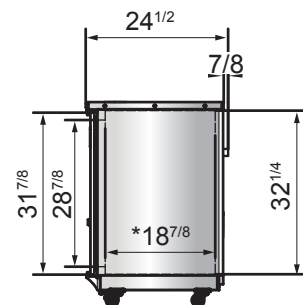

## SPECIFICATIONS

Models	Door	Capacity (Cu.Ft.)	Shelves	Casters (inch)	Amps (A)	Voltage (V/Hz/Ph)	HP	Refrigerant	Exterior Dimensions (inch)	Net Weight (lb)	Gross Weight (lb)
SBB48GRAUS1	2	11.5	4	2	2.3	115/60/1	1/7	R290	48×24 <sup>1/2</sup> ×40 <sup>1/8</sup>	183	227
SBB59GRAUS1	2	15	4	2	2.3	115/60/1	1/7	R290	57 <sup>3/4</sup> ×24 <sup>1/2</sup> ×40 <sup>1/8</sup>	203	247
SBB69GRAUS1	2	18.6	4	2	2.3	115/60/1	1/7	R290	68×24 <sup>1/2</sup> ×40 <sup>1/8</sup>	225	276

## PLAN VIEW

**SBB48GRAUS1**

**SBB59GRAUS1**

**SBB69GRAUS1**

\*Interior Dimensions

Epoxy shelves

Door lock

Temperature control