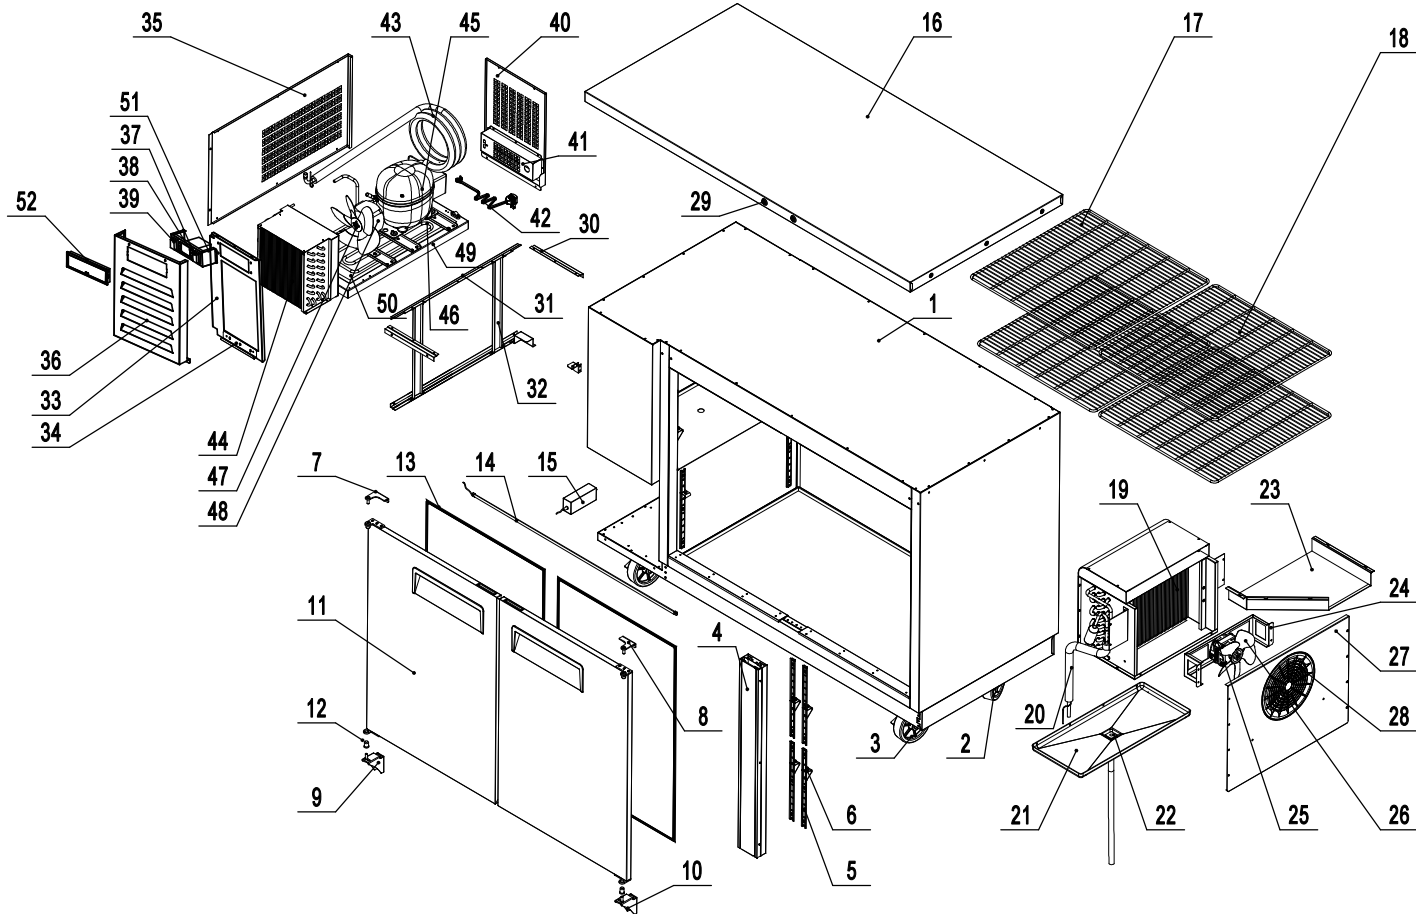

SBB59GR-AUS1  
REV 11.2024

No.	Part #	Part Name	Qty
1	N/A	Cabinet Assembly	1
2	B0604433	2" M8 Stem Caster W/O Brake	2
3	B0604434	2" M8 Stem Caster W/ Brake	2
4	SBB0048202000	Mullion	1
5	00600013	Shelf Pilaster	16
6	66490313	Shelf Clip	16
7	W0604200	Top Left Hinge	1
8	W0604201	Top Right Hinge	1
9	W0604202	Bottom Left Hinge	1
10	W0604203	Bottom Right Hinge	1
11	MBB0059201000	Left Door	1
11	MBB0059201020	Right Door	1
12	W0409900	Door Shaft Sleeve	4
13	W0404066	Door Gasket	2
14	W0304082	LED Light	1
15	W0399115	Power Supply/Transformer	1
16	SBB59-0301	Counter Top Assembly	1

No.	Part #	Part Name	Qty
17	W040235801	Wide Shelf, Top Left, 17" x 18-1/8"	1
18	W040235701	Shelf, Top Right & Bottom, 15-7/8" x 18-1/8"	3
19	W020206101	Evaporator	1
20	W0210443	Evap Coil	1
21	W041109301	Evap Drain Pan	1
22	W0409100	Drain Pipe	1
23	MBB59-0605	Stack Duct	1
24	MKC58-0612	Evap Fan Bracket	1
25	W0301904-1	Evap Fan Motor	1
26	W0301059	Evap Fan Blade	1
27	SBB59-0607	Evap Cover	1
28	W0409080	Evap Fan Shroud	1
29	W0604007	Lock&Key	2
30	MKC58-0706	Front Air Vent Frame Support	2
31	MKC58-0707	Left Air Vent Frame Support	2
32	MKC58-0708	Unit Frame Support	2
33	MKC58-0714	Condenser Air Baffle	1