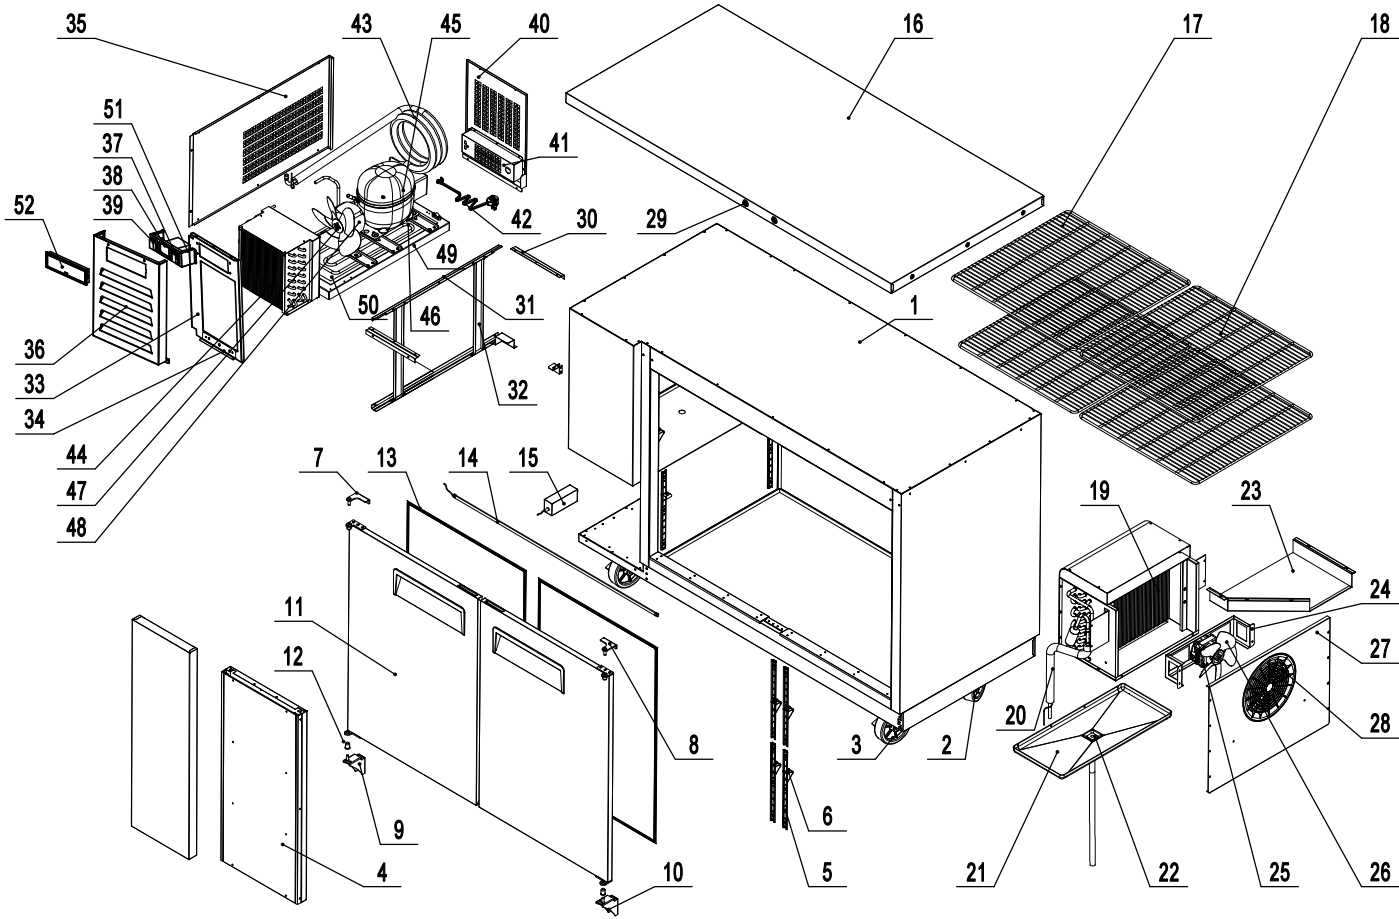

SBB69GR-AUS1

REV 11.2024

No.	Part #	Part Name	Qty	No.	Part #	Part Name	Qty
1	N/A	Cabinet Assembly	1	18	W040238001	Shelf, Top Right & Bottom, 25 7/8" x 18-1/8"	3
2	B0604433	2" M8 Stem Caster W/O Brake	2	19	W020206101	Evaporator	1
3	B0604434	2" M8 Stem Caster W/ Brake	2	20	W0210443	Evap Coil	1
4	MBB0069202000	Mullion	1	21	W041109301	Evap Drain Pan	1
5	00600013	Shelf Pilaster	16	22	W0409100	Drain Pipe	1
6	66490313	Shelf Clip	16	23	MBB59-0605	Stack Duct	1
7	W0604200	Top Left Hinge	1	24	MKC58-0612	Evap Fan Bracket	1
8	W0604201	Top Right Hinge	1	25	W0301904-1	Evap Fan Motor	1
9	W0604202	Bottom Left Hinge	1	26	W0301059	Evap Fan Blade	1
10	W0604203	Bottom Right Hinge	1	27	SBB59-0607	Evap Cover	1
11	MBB0059201000	Left Door	1	28	W0409080	Evap Fan Shroud	1
11	MBB0059201020	Right Door	1	29	W0604007	Lock&Key	2
12	W0409900	Door Shaft Sleeve	4	30	MKC58-0706	Front Air Vent Frame Support	2
13	W0404066	Door Gasket	2	31	MKC58-0707	Left Air Vent Frame Support	2
14	W0304082	LED Light	1	32	MKC58-0708	Unit Frame Support	2
15	W0399115	Power Supply/Transformer	1	33	MKC58-0714	Condenser Air Baffle	1
16	SBB69-0301	Counter Top Assembly	1	34	MKC58-0709	Unit Front Cover Fastner	1
17	W040238101	Wide Shelf, Top Left, 27" x 18-1/8"	1	35	SBB59-0702	Left Air Vent Cover	1

No.	Part #	Part Name	Qty
36	MKC58-0715	Front Air Vent Cover	1
37	W0308022	LED Power Switch	1
38	W0302174-FR6A6M10	Digital Controller	1
39	W0308019	Power Switch	1
40	MKC58-0703	Back Air Vent Cover	1
41	MKC58-0704	Power Cord Box	1
42	W0305134	Power Cord	1
43	W021044201	Suction Tube	1
44	W0203065	Condenser	1
45	W0201041	Compressor	1
46	W021044001	Condenser Coils	1
47	W0301060	Condenser Fan Blade	1
48	W0301905-1	Condenser Fan Motor	1
49	SBB59-0801	Condensing Unit Base Board	1
50	W041107701	Drain Pan	1
51	SBB59-0713	Controller Bracket	1
52	W0409887	Controller Cover	1