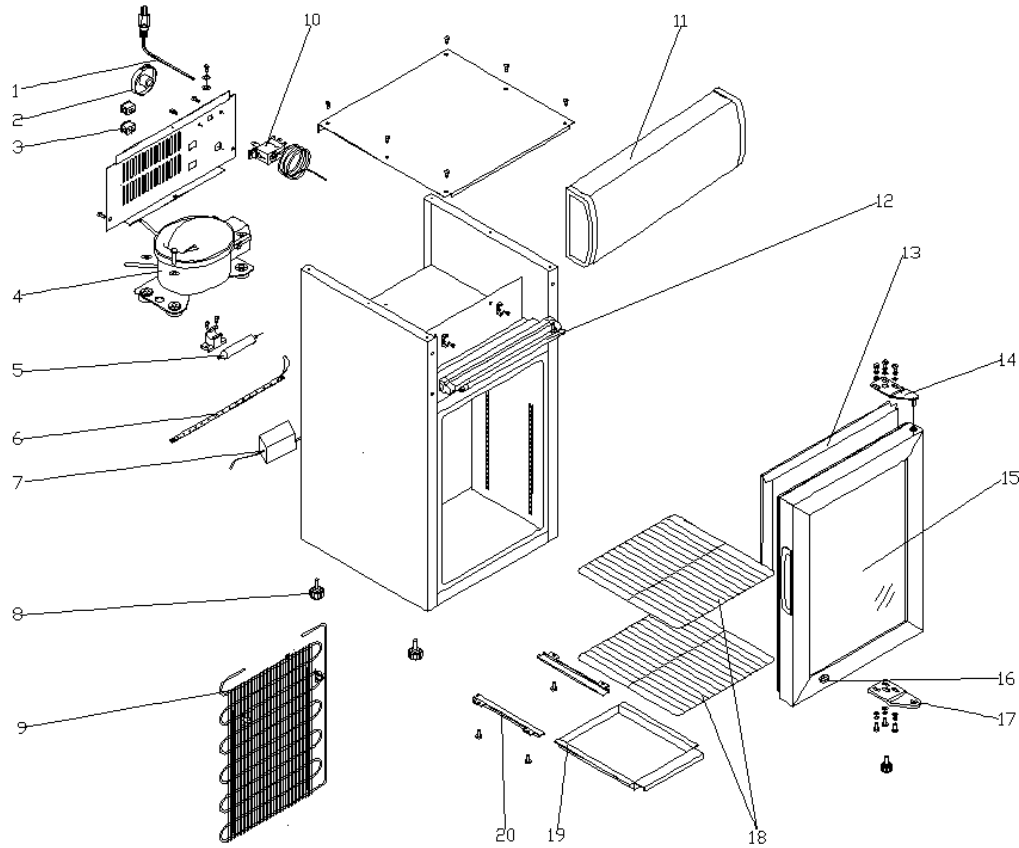

--Exploded view of CTD-3S

--Part list of CTD-3S

No in explode view	Part number	Description	Qty.
1	CTD009	Power line (JT-3)	1
2	CTD021	Thermostat knob	1
3	CTD003	ON/OFF button	2
4	CTD022	Compressor (UKN60YA)	1
5	CTD005	Filter (Ø16 * 30)	1
6	CTD023	Led lamp	1
7	CTD006	Constant current power supply	1
			AC85v-265v-15D
8	CTD010	Base foot	4
9	CTD024	Condenser	1
10	CTD002	Thermostat (WP1)	1
11	CTD025	Lamp plate	1
12	CTD026	Lamp	1
13	CTD027	Door seal	1
14	CTD028	Hinge upper	1
15	CTD029	Door	1
16	CTD018	Lock	1
17	CTD030	Hinge down	1
18	CTD031	Shelf	3
19	CTD032	Water receiving plate	1
20	CTD033	Guide	2