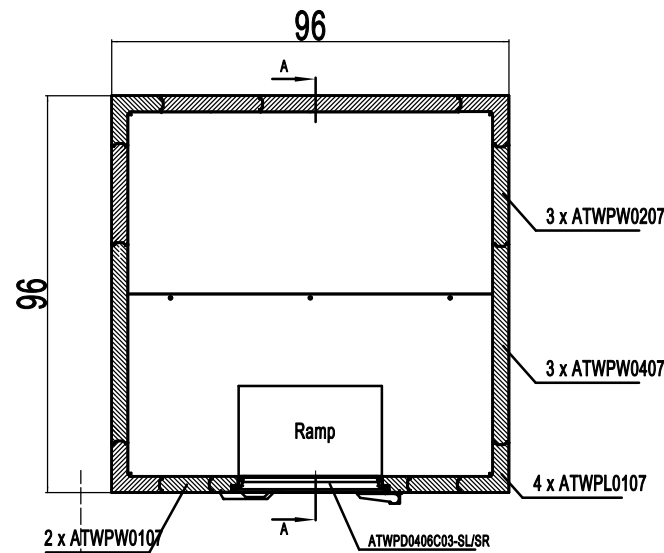

AWC 0808-TF(RR/RL)

REV 11.2024

12	MLY-D550-1165	N/A	48" LED Light for Walk-in and Wire Channel	1
11	ATWPL0107	ATWPL0107	Walk-in Corner Wall Panel, 1'x1'	4
10	ATWPW0407	ATWPW0407	Walk-in Wall Panel, 4'	3
9	ATWPW0207	ATWPW0207	Walk-in Wall Panel, 2'	3
8	ATWPW0107	ATWPW0107	Walk-in Wall Panel, 1'	2
7.2	ATWPD0406C03-SL	N/A	Walk-in Door, 3', and Door Frame Panel, 4'(Left-Hinged)	1
7.1	ATWPD0406C03-SR	N/A	Walk-in Door, 3', and Door Frame Panel, 4'(Right-Hinged)	1
6	ATWPC0408MH	ATWPC0408MH	Walk-in Ceiling Panel, 4'x8', Male Side with Opening	1
5	ATWPC0408F	ATWPC0408F	Walk-in Ceiling Panel, 4'x8', Female Side	1
4	ATWPB0408MR	N/A	Walk-in Floor Panel, 4'x8', Male Side, Inner Ramp	1
3	ATWPB0408F	ATWPB0408F	Walk-in Floor Panel, 4'x8', Female Side	1
2	ATW-R15V	ATW-R15V	Walk-in Condensing Unit	1
1	ATWET02A	ATWET02A	Evaporating unit, Top Mount, with 2 Fan Motors	1
No.	Part # (New)	Part # (Old)	Part Name	Qty