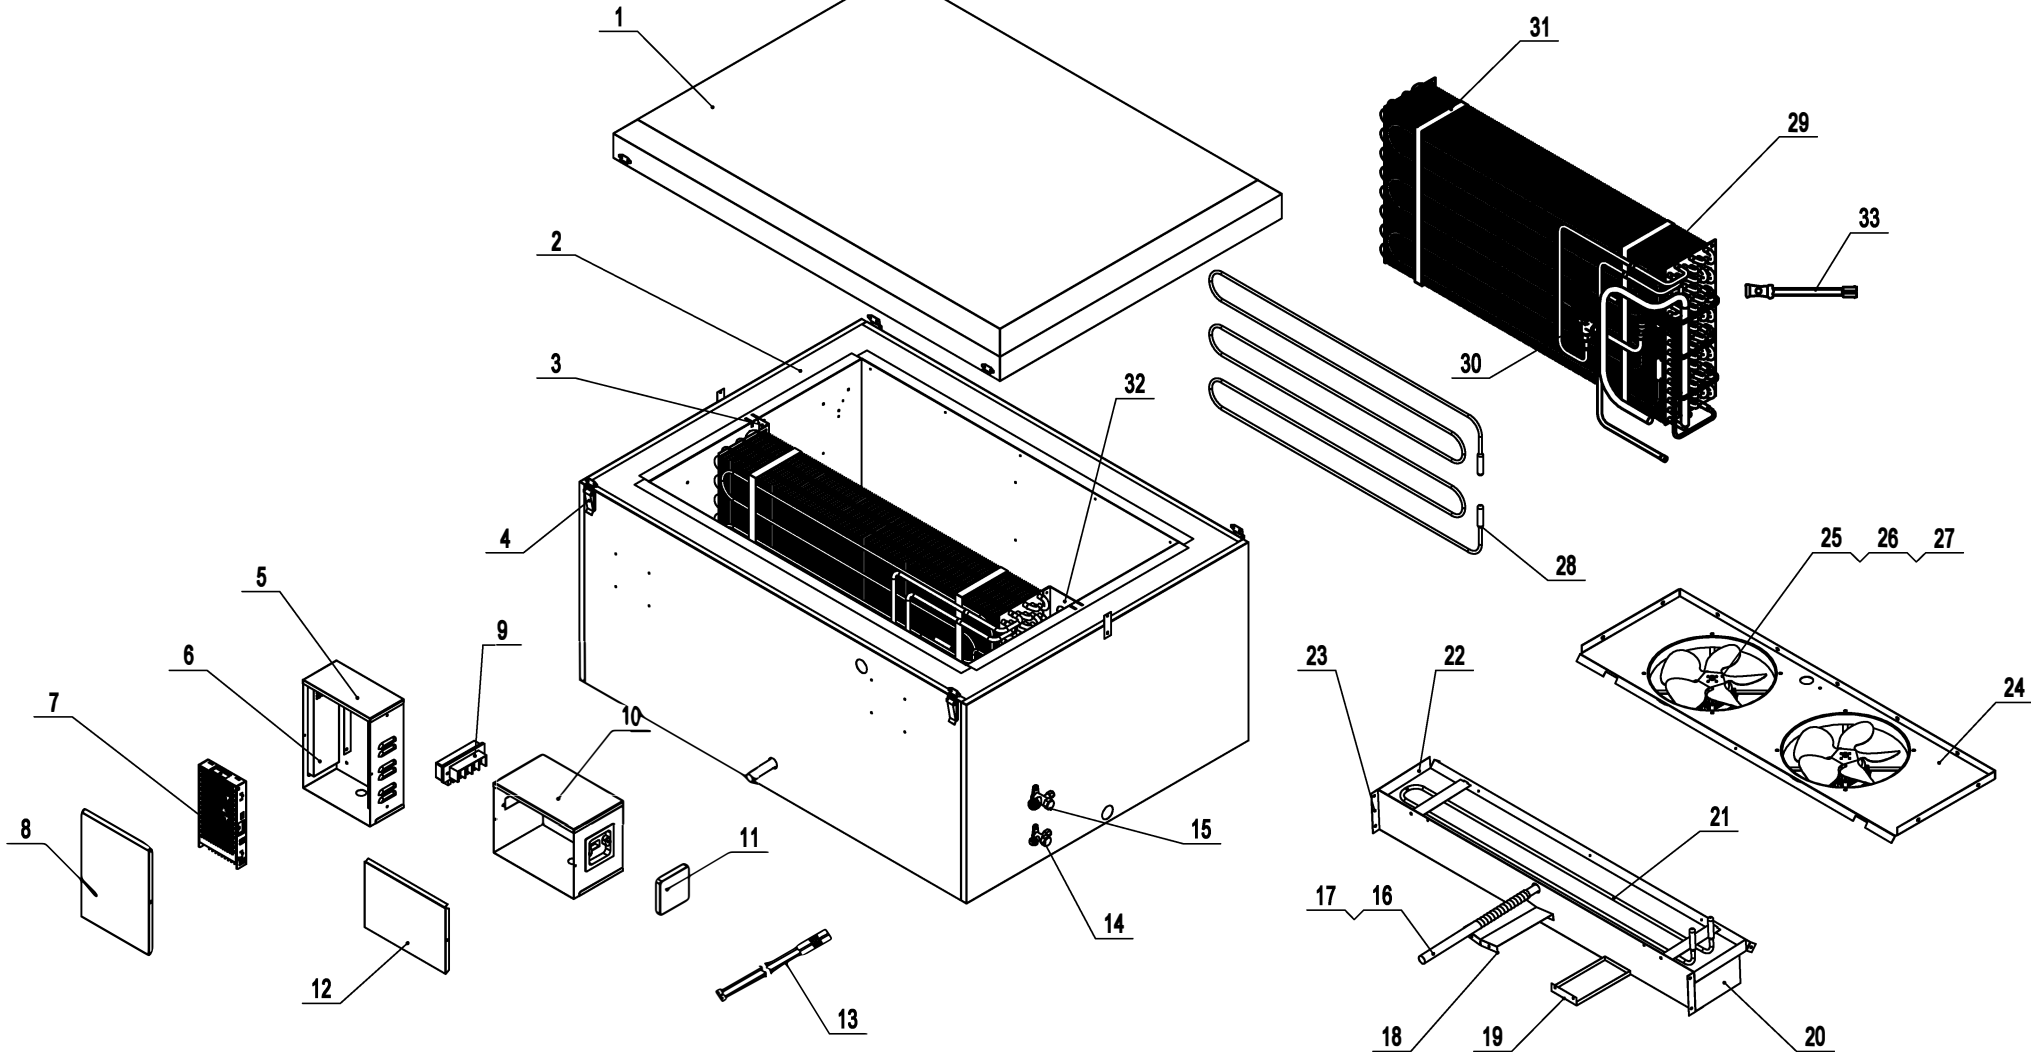

ATWE-T02A

33	R03008000032	Thermo Cutoff	1	19	10140E001	Suction Tube Splash Block	1
32	10140E007	Evap Right Fastner	1	18	10140E003	Drain Hose Splash Block	1
31	10140E020	Evap Defrost Tube Fastner	2	17	W0310067	Drain Hose Heating Tube	1
30	W0206010	Thermo Expansion Valve	1	16	W0414031	Drain Pipe	1
29	W0202675	Evaporator	1	15	W0205036	T Shut Off Valve	1
28	W0311105	Evap Heating Tube	1	14	W0205035	T Shut Off Valve	1
27	W0301056	Evap Fan Blade	2	13	R03019000031	Temperature Sensor	1
26	W0301131	Evap Fan Motor	2	12	10140E009	Controller Box Cover	1
25	R03001000001	Evap Fan Motor Bracket	2	11	N/E	Controller	1
24	10140E005	Evap Front Cover	1	10	ATW0606104003500	Controller Box	1
23	10140E023	Drain Pan Fastner	1	9	W0309300	Terminal Block	1
22	10140E006	Evap Drain Pan	1	8	ATW0606103011500	Power Supply Box Cover	1
21	W0311106	Evap Drain Pan Heating Tube	1	7	W0399145	Power Supply/Transformer	1
20	R08011000004	Evap Drain Pan Foam	1	6	ATW0606103014500	Power Supply Water Guard	2

5	ATW0606103012500	Power Supply Box	1
4	W0604244	Latch	4
3	10140E008	Evap Left Fastner	1
2	ATW10140-EF01	Evap Cabinet	1
1	ATW10140-EF02	Evap Top Cover	1
No.	Part #	Part Name	Qty