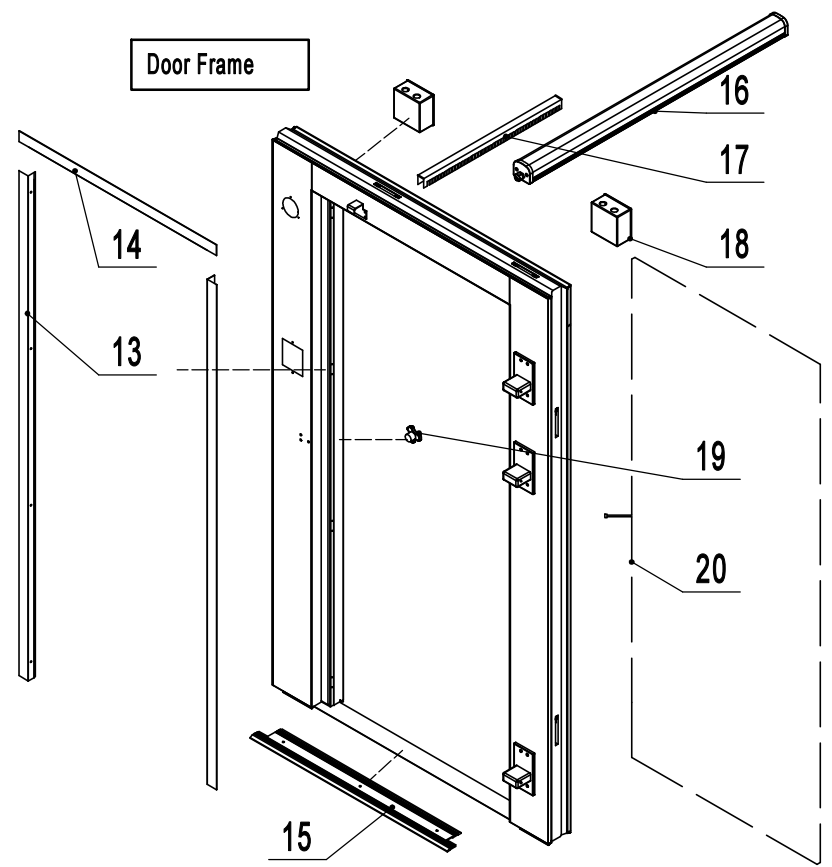

AWC 0808-TF(RR/RL)

REV 11.2024

12	MLY-D550-1165	N/A	48" LED Light for Walk-in and Wire Channel	1
11	ATWPL0107	ATWPL0107	Walk-in Corner Wall Panel, 1'x1'	4
10	ATWPW0407	ATWPW0407	Walk-in Wall Panel, 4'	3
9	ATWPW0207	ATWPW0207	Walk-in Wall Panel, 2'	3
8	ATWPW0107	ATWPW0107	Walk-in Wall Panel, 1'	2
7.2	ATWPD0406C03-SL	N/A	Walk-in Door, 3', and Door Frame Panel, 4'(Left-Hinged)	1
7.1	ATWPD0406C03-SR	N/A	Walk-in Door, 3', and Door Frame Panel, 4'(Right-Hinged)	1
6	ATWPC0408MH	ATWPC0408MH	Walk-in Ceiling Panel, 4'x8', Male Side with Opening	1
5	ATWPC0408F	ATWPC0408F	Walk-in Ceiling Panel, 4'x8', Female Side	1
4	ATWPB0408MR	N/A	Walk-in Floor Panel, 4'x8', Male Side, Inner Ramp	1
3	ATWPB0408F	ATWPB0408F	Walk-in Floor Panel, 4'x8', Female Side	1
2	ATW-R15V	ATW-R15V	Walk-in Condensing Unit	1
1	ATWET02A	ATWET02A	Evaporating unit, Top Mount, with 2 Fan Motors	1
No.	Part # (New)	Part # (Old)	Part Name	Qty

Unit: inch

Door Assembly

Door Frame

20	W0310A03	Door Frame Heater	1
19	W0401046	Inside Safety Release Handle	1
18	W0309237	Electric Terminal Box	2
17	R04012001503	LED Light Wire Channel	1
16	R03004000110	LED Light	1
15	W0499772	Threshold Cover	1
14	10140W017	Door Frame Top Cover	1
13	10140W018	Door Frame Side Cover	2
12	W0410A27	Door Bottom Cover	1
11	W0404948	Door Gasket	1
10	W0604243	Door Latch Assembly	1