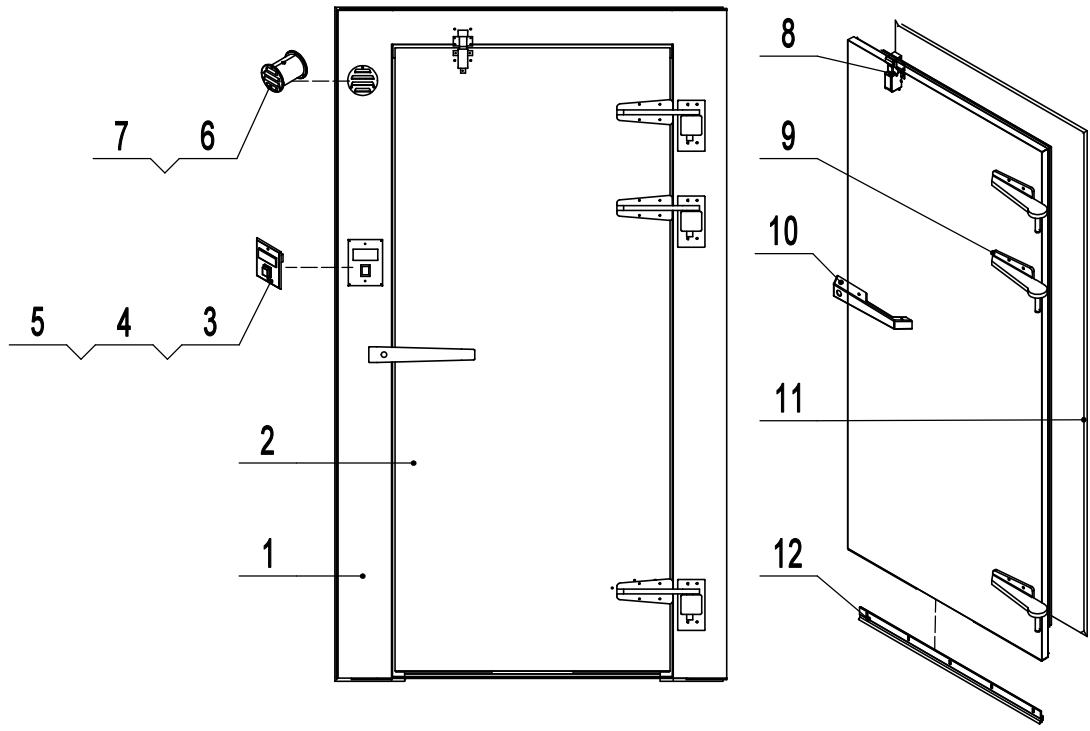

AWC 0808-TF(RR/RL)

REV 11.2024

12	MLY-D550-1165	N/A	48" LED Light for Walk-in and Wire Channel	1
11	ATWPL0107	ATWPL0107	Walk-in Corner Wall Panel, 1'x1'	4
10	ATWPW0407	ATWPW0407	Walk-in Wall Panel, 4'	3
9	ATWPW0207	ATWPW0207	Walk-in Wall Panel, 2'	3
8	ATWPW0107	ATWPW0107	Walk-in Wall Panel, 1'	2
7.2	ATWPD0406C03-SL	N/A	Walk-in Door, 3', and Door Frame Panel, 4'(Left-Hinged)	1
7.1	ATWPD0406C03-SR	N/A	Walk-in Door, 3', and Door Frame Panel, 4'(Right-Hinged)	1
6	ATWPC0408MH	ATWPC0408MH	Walk-in Ceiling Panel, 4'x8', Male Side with Opening	1
5	ATWPC0408F	ATWPC0408F	Walk-in Ceiling Panel, 4'x8', Female Side	1
4	ATWPB0408MR	N/A	Walk-in Floor Panel, 4'x8', Male Side, Inner Ramp	1
3	ATWPB0408F	ATWPB0408F	Walk-in Floor Panel, 4'x8', Female Side	1
2	ATW-R15V	ATW-R15V	Walk-in Condensing Unit	1
1	ATWET02A	ATWET02A	Evaporating unit, Top Mount, with 2 Fan Motors	1
No.	Part # (New)	Part # (Old)	Part Name	Qty

Unit: inch

Door Assembly

Door Frame

20	W0310A03	Door Frame Heater	1
19	W0401046	Inside Safety Release Handle	1
18	W0309237	Electric Terminal Box	2
17	R04012001503	LED Light Wire Channel	1
16	R03004000110	LED Light	1
15	W0499772	Threshold Cover	1
14	10140W017	Door Frame Top Cover	1
13	10140W018	Door Frame Side Cover	2
12	W0410A27	Door Bottom Cover	1
11	W0404948	Door Gasket	1
10	W0604243	Door Latch Assembly	1