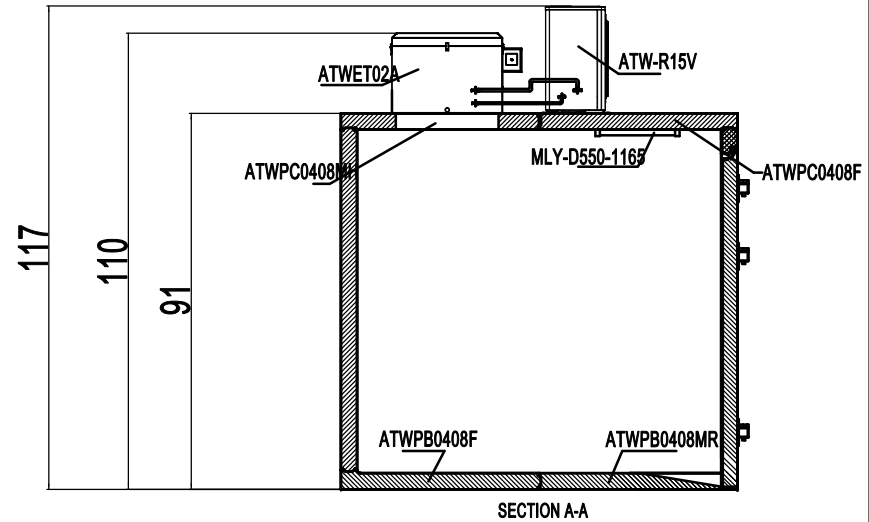

AWC 0808-TF(RR/RL)

REV 11.2024

12	MLY-D550-1165	N/A	48" LED Light for Walk-in and Wire Channel	1
11	ATWPL0107	ATWPL0107	Walk-in Corner Wall Panel, 1'x1'	4
10	ATWPW0407	ATWPW0407	Walk-in Wall Panel, 4'	3
9	ATWPW0207	ATWPW0207	Walk-in Wall Panel, 2'	3
8	ATWPW0107	ATWPW0107	Walk-in Wall Panel, 1'	2
7.2	ATWPD0406C03-SL	N/A	Walk-in Door, 3', and Door Frame Panel, 4'(Left-Hinged)	1
7.1	ATWPD0406C03-SR	N/A	Walk-in Door, 3', and Door Frame Panel, 4'(Right-Hinged)	1
6	ATWPC0408MH	ATWPC0408MH	Walk-in Ceiling Panel, 4'x8', Male Side with Opening	1
5	ATWPC0408F	ATWPC0408F	Walk-in Ceiling Panel, 4'x8', Female Side	1
4	ATWPB0408MR	N/A	Walk-in Floor Panel, 4'x8', Male Side, Inner Ramp	1
3	ATWPB0408F	ATWPB0408F	Walk-in Floor Panel, 4'x8', Female Side	1
2	ATW-R15V	ATW-R15V	Walk-in Condensing Unit	1
1	ATWET02A	ATWET02A	Evaporating unit, Top Mount, with 2 Fan Motors	1
No.	Part # (New)	Part # (Old)	Part Name	Qty

Unit: inch

Door Assembly

Door Frame

20	W0310A03	Door Frame Heater	1
19	W0401046	Inside Safety Release Handle	1
18	W0309237	Electric Terminal Box	2
17	R04012001503	LED Light Wire Channel	1
16	R03004000110	LED Light	1
15	W0499772	Threshold Cover	1
14	10140W017	Door Frame Top Cover	1
13	10140W018	Door Frame Side Cover	2
12	W0410A27	Door Bottom Cover	1
11	W0404948	Door Gasket	1
10	W0604243	Door Latch Assembly	1