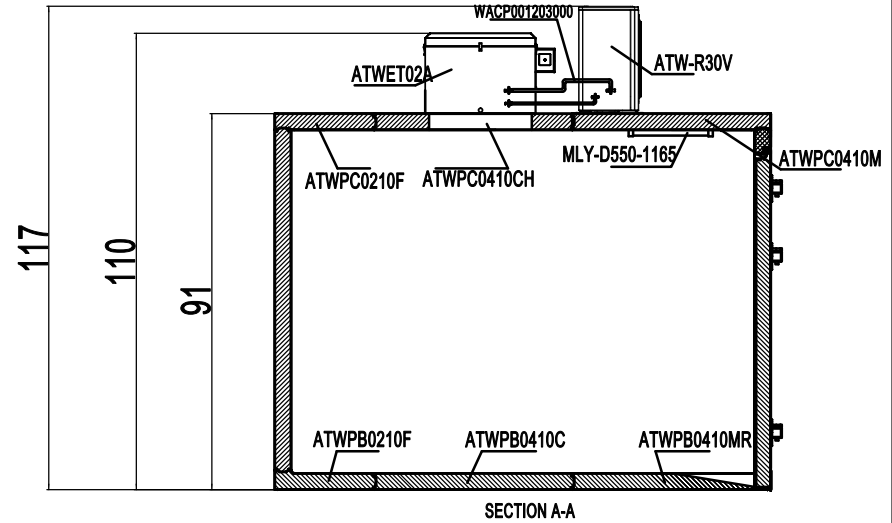

AWC1010-TF(RR/RL)

REV 11.2024

9.2

14	MLY-D550-1165	N/A	48" LED Light for Walk-in	1
13	WACD001204000	N/A	Distribution Box Assembly	1
12	ATWPL0107	ATWPL0107	Walk-in Corner Wall Panel, 1'x1'	4
11	ATWPW0407	ATWPW0407	Walk-in Wall Panel, 4'	6
10	ATWPW0207	ATWPW0207	Walk-in Wall Panel, 2'	2
9.2	ATWPD0406C03-SL	N/A	Walk-in Door, 3', and Door Frame Panel, 4'(Left Hinged)	1
9.1	ATWPD0406C03-SR	N/A	Walk-in Door, 3', and Door Frame Panel, 4'(Right Hinged)	1
8	ATWPC0410MR	ATWPC0410MR	Walk-in Ceiling Panel, 4'x10', Male Side	1
7	ATWPC0410CH	ATWPC0410CH	Walk-in Ceiling Panel, 4'x10', Center Panel with Opening	1
6	ATWPC0210F	ATWPC0210F	Walk-in Ceiling Panel, 2'x10', Female Side	1
5	ATWPB0410MR	N/A	Walk-in Floor Panel, 2'x10', Male Side, Inner Ramp	1
4	ATWPB0410C	ATWPB0410C	Walk-in Floor Panel, 4'x10', Center Panel	1
3	ATWPB0210F	ATWPB0210F	Walk-in Floor Panel, 2'x8', Female Side	1
2	ATW-R30V	ATW-R30V	Walk-in Condensing Unit	1
1	ATWET02A	ATWET02A	Evaporating Unit, Top Mount, with 2 Fan Motors	1
No.	Part # (New)	Part # (Old)	Part Name	Qty

Unit: inch

Door Assembly

Door Frame

20	W0310A03	Door Frame Heater	1
19	W0401046	Inside Safety Release Handle	1
18	W0309237	Electric Terminal Box	2
17	R04012001503	LED Light Wire Channel	1
16	R03004000110	LED Light	1
15	W0499772	Threshold Cover	1
14	10140W017	Door Frame Top Cover	1
13	10140W018	Door Frame Side Cover	2
12	W0410A27	Door Bottom Cover	1
11	W0404948	Door Gasket	1
10	W0604243	Door Latch Assembly	1