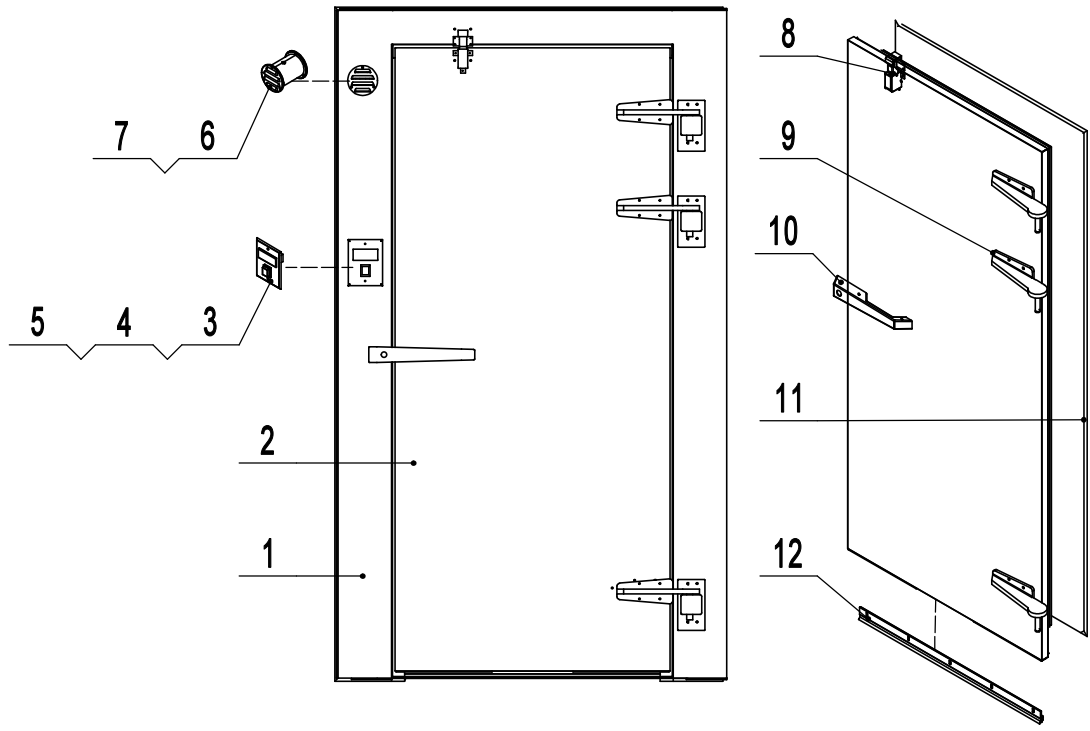

AWC1010-TF(RR/RL)

REV 11.2024

9.2

14	MLY-D550-1165	N/A	48" LED Light for Walk-in	1
13	WACD001204000	N/A	Distribution Box Assembly	1
12	ATWPL0107	ATWPL0107	Walk-in Corner Wall Panel, 1'x1'	4
11	ATWPW0407	ATWPW0407	Walk-in Wall Panel, 4'	6
10	ATWPW0207	ATWPW0207	Walk-in Wall Panel, 2'	2
9.2	ATWPD0406C03-SL	N/A	Walk-in Door, 3', and Door Frame Panel, 4'(Left Hinged)	1
9.1	ATWPD0406C03-SR	N/A	Walk-in Door, 3', and Door Frame Panel, 4'(Right Hinged)	1
8	ATWPC0410MR	ATWPC0410MR	Walk-in Ceiling Panel, 4'x10', Male Side	1
7	ATWPC0410CH	ATWPC0410CH	Walk-in Ceiling Panel, 4'x10', Center Panel with Opening	1
6	ATWPC0210F	ATWPC0210F	Walk-in Ceiling Panel, 2'x10', Female Side	1
5	ATWPB0410MR	N/A	Walk-in Floor Panel, 2'x10', Male Side, Inner Ramp	1
4	ATWPB0410C	ATWPB0410C	Walk-in Floor Panel, 4'x10', Center Panel	1
3	ATWPB0210F	ATWPB0210F	Walk-in Floor Panel, 2'x8', Female Side	1
2	ATW-R30V	ATW-R30V	Walk-in Condensing Unit	1
1	ATWET02A	ATWET02A	Evaporating Unit, Top Mount, with 2 Fan Motors	1
No.	Part # (New)	Part # (Old)	Part Name	Qty

Unit: inch

Door Assembly

Door Frame

20	W0310A03	Door Frame Heater	1
19	W0401046	Inside Safety Release Handle	1
18	W0309237	Electric Terminal Box	2
17	R04012001503	LED Light Wire Channel	1
16	R03004000110	LED Light	1
15	W0499772	Threshold Cover	1
14	10140W017	Door Frame Top Cover	1
13	10140W018	Door Frame Side Cover	2
12	W0410A27	Door Bottom Cover	1
11	W0404948	Door Gasket	1
10	W0604243	Door Latch Assembly	1