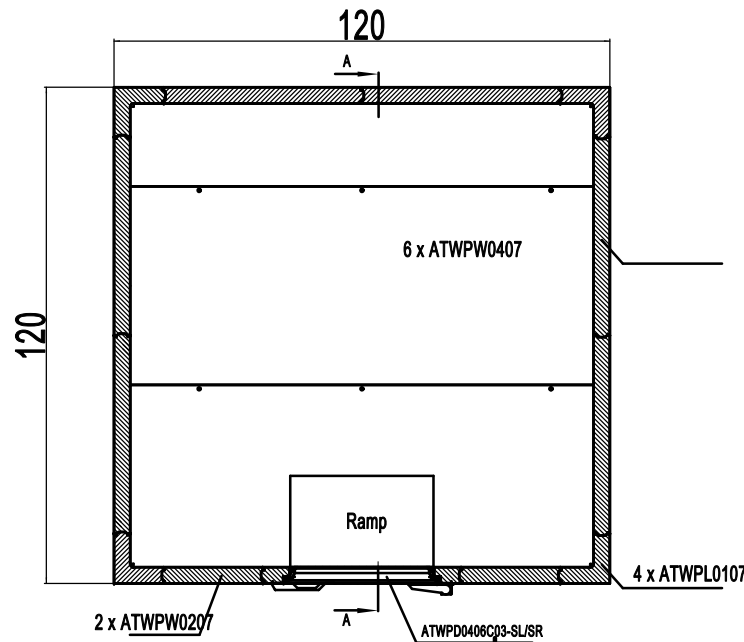

AWC1010-TF(RR/RL)

REV 11.2024

9.2

14	MLY-D550-1165	N/A	48" LED Light for Walk-in	1
13	WACD001204000	N/A	Distribution Box Assembly	1
12	ATWPL0107	ATWPL0107	Walk-in Corner Wall Panel, 1'x1'	4
11	ATWPW0407	ATWPW0407	Walk-in Wall Panel, 4'	6
10	ATWPW0207	ATWPW0207	Walk-in Wall Panel, 2'	2
9.2	ATWPD0406C03-SL	N/A	Walk-in Door, 3', and Door Frame Panel, 4'(Left Hinged)	1
9.1	ATWPD0406C03-SR	N/A	Walk-in Door, 3', and Door Frame Panel, 4'(Right Hinged)	1
8	ATWPC0410MR	ATWPC0410MR	Walk-in Ceiling Panel, 4'x10', Male Side	1
7	ATWPC0410CH	ATWPC0410CH	Walk-in Ceiling Panel, 4'x10', Center Panel with Opening	1
6	ATWPC0210F	ATWPC0210F	Walk-in Ceiling Panel, 2'x10', Female Side	1
5	ATWPB0410MR	N/A	Walk-in Floor Panel, 2'x10', Male Side, Inner Ramp	1
4	ATWPB0410C	ATWPB0410C	Walk-in Floor Panel, 4'x10', Center Panel	1
3	ATWPB0210F	ATWPB0210F	Walk-in Floor Panel, 2'x8', Female Side	1
2	ATW-R30V	ATW-R30V	Walk-in Condensing Unit	1
1	ATWET02A	ATWET02A	Evaporating Unit, Top Mount, with 2 Fan Motors	1
No.	Part # (New)	Part # (Old)	Part Name	Qty

Unit: inch

Door Assembly

Door Frame

20	W0310A03	Door Frame Heater	1
19	W0401046	Inside Safety Release Handle	1
18	W0309237	Electric Terminal Box	2
17	R04012001503	LED Light Wire Channel	1
16	R03004000110	LED Light	1
15	W0499772	Threshold Cover	1
14	10140W017	Door Frame Top Cover	1
13	10140W018	Door Frame Side Cover	2
12	W0410A27	Door Bottom Cover	1
11	W0404948	Door Gasket	1
10	W0604243	Door Latch Assembly	1