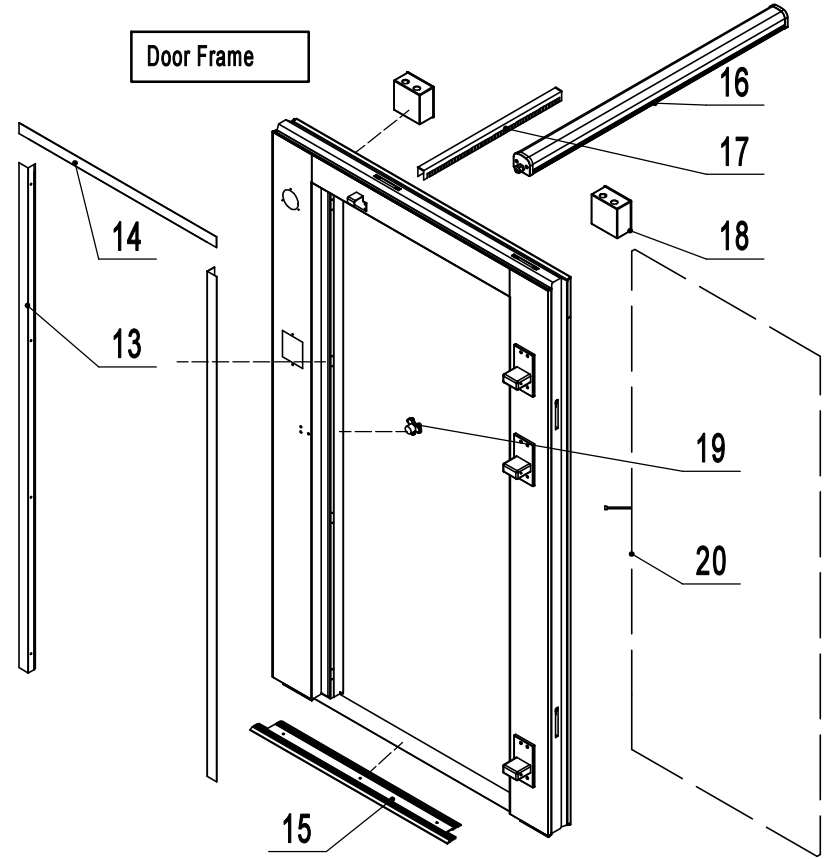

AWC1010-TF(RR/RL)

REV 11.2024

9.2

14	MLY-D550-1165	N/A	48" LED Light for Walk-in	1
13	WACD001204000	N/A	Distribution Box Assembly	1
12	ATWPL0107	ATWPL0107	Walk-in Corner Wall Panel, 1'x1'	4
11	ATWPW0407	ATWPW0407	Walk-in Wall Panel, 4'	6
10	ATWPW0207	ATWPW0207	Walk-in Wall Panel, 2'	2
9.2	ATWPD0406C03-SL	N/A	Walk-in Door, 3', and Door Frame Panel, 4'(Left Hinged)	1
9.1	ATWPD0406C03-SR	N/A	Walk-in Door, 3', and Door Frame Panel, 4'(Right Hinged)	1
8	ATWPC0410MR	ATWPC0410MR	Walk-in Ceiling Panel, 4'x10', Male Side	1
7	ATWPC0410CH	ATWPC0410CH	Walk-in Ceiling Panel, 4'x10', Center Panel with Opening	1
6	ATWPC0210F	ATWPC0210F	Walk-in Ceiling Panel, 2'x10', Female Side	1
5	ATWPB0410MR	N/A	Walk-in Floor Panel, 2'x10', Male Side, Inner Ramp	1
4	ATWPB0410C	ATWPB0410C	Walk-in Floor Panel, 4'x10', Center Panel	1
3	ATWPB0210F	ATWPB0210F	Walk-in Floor Panel, 2'x8', Female Side	1
2	ATW-R30V	ATW-R30V	Walk-in Condensing Unit	1
1	ATWET02A	ATWET02A	Evaporating Unit, Top Mount, with 2 Fan Motors	1
No.	Part # (New)	Part # (Old)	Part Name	Qty

Unit: inch

Door Assembly

Door Frame

20	W0310A03	Door Frame Heater	1
19	W0401046	Inside Safety Release Handle	1
18	W0309237	Electric Terminal Box	2
17	R04012001503	LED Light Wire Channel	1
16	R03004000110	LED Light	1
15	W0499772	Threshold Cover	1
14	10140W017	Door Frame Top Cover	1
13	10140W018	Door Frame Side Cover	2
12	W0410A27	Door Bottom Cover	1
11	W0404948	Door Gasket	1
10	W0604243	Door Latch Assembly	1