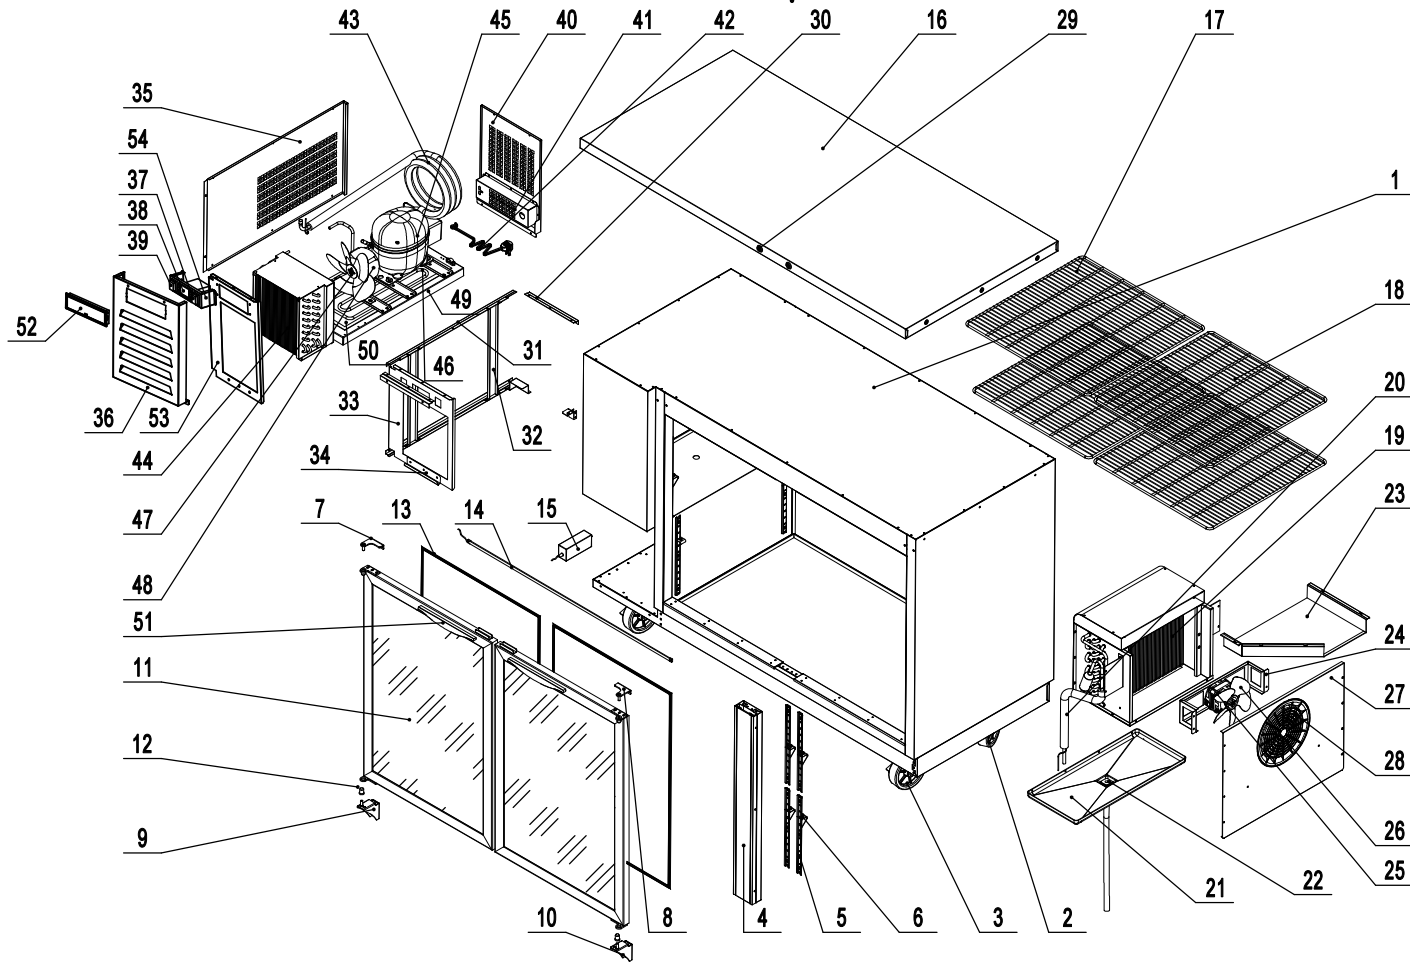

MBB48GGR-AUS1
REV 11.2024

No.	Part #	Part Name	Qty
1	N/A	Cabinet Assembly	1
2	B0604401	2" M8 Stem Caster W/O Brake	2
3	B0604402	2" M8 Stem Caster W/ Brake	2
4	SBB0048202000	Mullion	1
5	00600013	Shelf Pilaster	16
6	66490313	Shelf Clip	16
7	W0604200	Top Left Hinge	1
8	W0604201	Top Right Hinge	1
9	W0604202	Bottom Left Hinge	1
10	W0604203	Bottom Right Hinge	1
11	W0412325	Left Glass Door	1
11	W0412326	Right Glass Door	1
12	W0409900	Door Shaft Sleeve	4
13	W0404069	Door Gasket	2
14	W0304083	LED Light	1
15	W0399115	Power Supply/Transformer	1
16	MBB48-0301	Counter Top Assembly	1
17	W0402378	Wide Shelf, Top Left, 17" x 18-1/8"	1

No.	Part #	Part Name	Qty
18	W0402377	Shelf, Top Right & Bottom, 15-7/8" x 18-1/8"	3
19	W0202061	Evaporator	1
20	W0210443	Evap Coil	1
21	W0411093	Evap Drain Pan	1
22	W0409100	Drain Pipe	1
23	MBB59-0605	Stack Duct	1
24	MKC58-0612	Evap Fan Bracket	1
25	W0301904-1	Evap Fan Motor	1
26	W0301059	Evap Fan Blade	1
27	MKC58-0607	Evap Cover	1
28	W0409080	Evap Fan Shroud	1
29	W0604007	Lock&Key	2
30	MKC58-0706	Front Air Vent Frame Support	2
31	MKC58-0707	Left Air Vent Frame Support	2
32	MKC58-0708	Unit Frame Support	2
33	MKC58-0712	Condenser Air Baffle	1
34	MKC58-0709	Unit Front Cover Fastner	1
35	MKC58-0702	Left Air Vent Cover	1