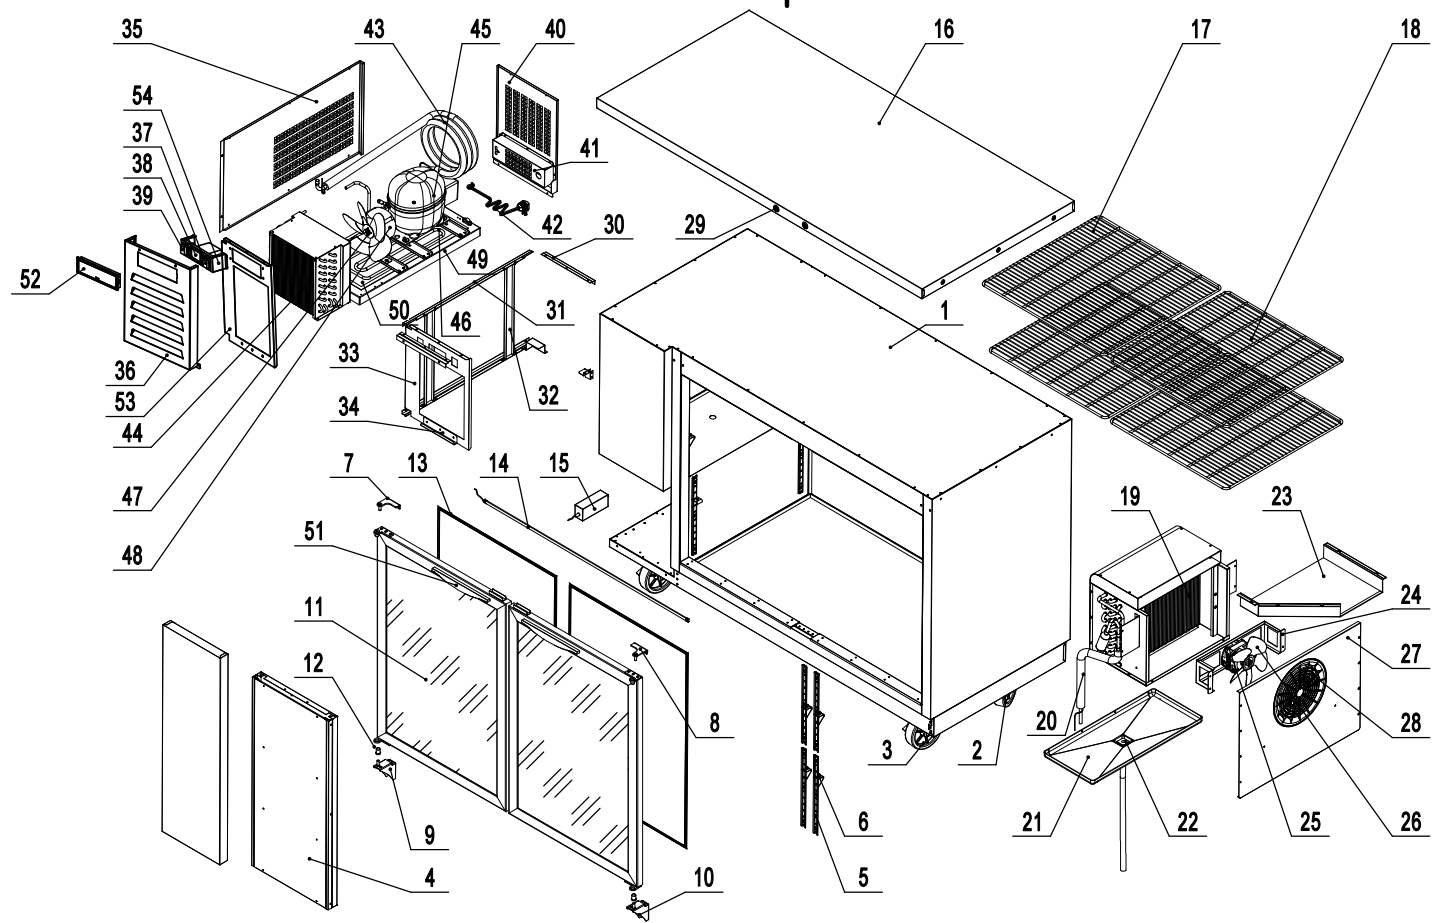

MBB69GGR-AUS1  
REV 11.2024

| No. | Part #        | Part Name                           | Qty | No. | Part #     | Part Name                                    | Qty |
|-----|---------------|-------------------------------------|-----|-----|------------|--|-----|
| 1   | N/A           | Cabinet Assembly                    | 1   | 18  | W0402380   | Shelf, Top Right & Bottom, 15-7/8" x 18-1/8" | 3   |
| 2   | B0604401      | 2" M8 Stem Caster W/O Brake         | 2   | 19  | W0202061   | Evaporator                                   | 1   |
| 3   | B0604402      | 2" M8 Stem Caster W/ Brake          | 2   | 20  | W0210443   | Evap Coil                                    | 1   |
| 4   | MBB0069202000 | Mullion                             | 1   | 21  | W0411093   | Evap Drain Pan                               | 1   |
| 5   | 00600013      | Shelf Pilaster                      | 16  | 22  | W0409100   | Drain Pipe                                   | 1   |
| 6   | 66490313      | Shelf Clip                          | 16  | 23  | MBB59-0605 | Stack Duct                                   | 1   |
| 7   | W0604200      | Top Left Hinge                      | 1   | 24  | MKC58-0612 | Evap Fan Bracket                             | 1   |
| 8   | W0604201      | Top Right Hinge                     | 1   | 25  | W0301904-1 | Evap Fan Motor                               | 1   |
| 9   | W0604202      | Bottom Left Hinge                   | 1   | 26  | W0301059   | Evap Fan Blade                               | 1   |
| 10  | W0604203      | Bottom Right Hinge                  | 1   | 27  | MKC58-0607 | Evap Cover                                   | 1   |
| 11  | W0412035      | Left Glass Door                     | 1   | 28  | W0409080   | Evap Fan Shroud                              | 1   |
| 11  | W0412036      | Right Glass Door                    | 1   | 29  | W0604007   | Lock&Key                                     | 2   |
| 12  | W0409900      | Door Shaft Sleeve                   | 4   | 30  | MKC58-0706 | Front Air Vent Frame Support                 | 2   |
| 13  | W0404068      | Door Gasket                         | 2   | 31  | MKC58-0707 | Left Air Vent Frame Support                  | 2   |
| 14  | W0304082      | LED Light                           | 1   | 32  | MKC58-0708 | Unit Frame Support                           | 2   |
| 15  | W0399115      | Power Supply/Transformer            | 1   | 33  | MKC58-0712 | Condenser Air Baffle                         | 1   |
| 16  | MBB69-0301    | Counter Top Assembly                | 1   | 34  | MKC58-0709 | Unit Front Cover Fastner                     | 1   |
| 17  | W0402381      | Wide Shelf, Top Left, 17" x 18-1/8" | 1   | 35  | MKC58-0702 | Left Air Vent Cover                          | 1   |