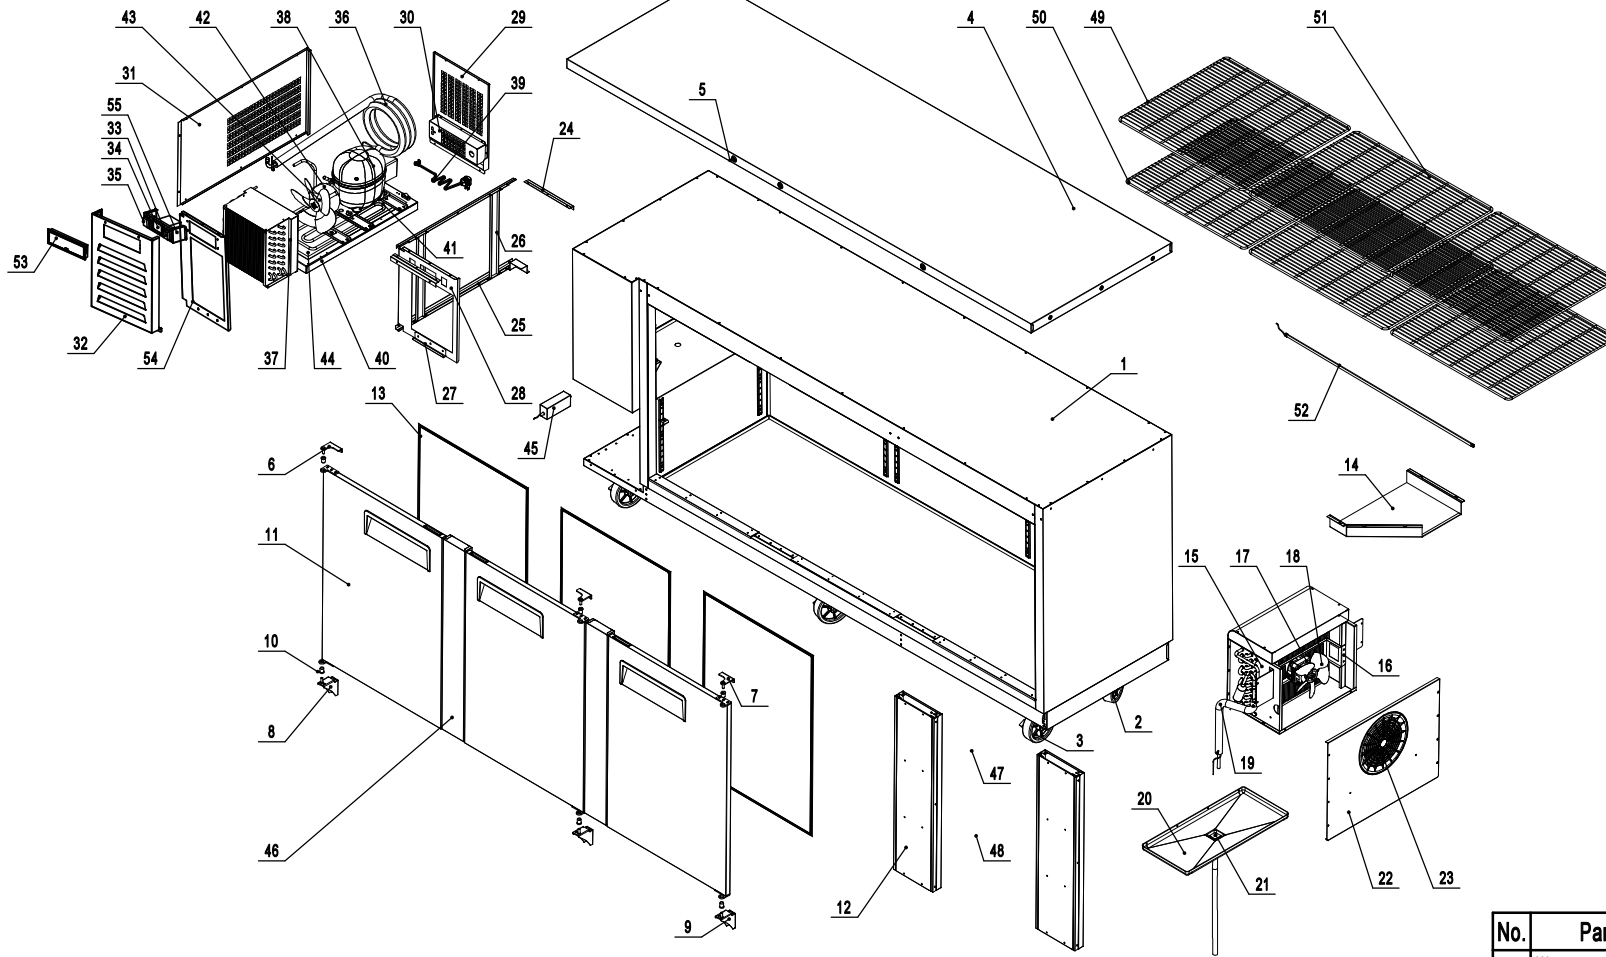

MBB90GR-AUS1

REV 11.2024

No.	Part #	Part Name	Qty
1	N/A	Cabinet Assembly	1
2	B0604401	2" M8 Stem Caster W/O Brake	3
3	B0604402	2" M8 Stem Caster W/ Brake	3
4	MBB90-0301	Counter Top Assembly	1
5	W0604007	Lock&Key	3
6	W0604200	Top Left Hinge	1
7	W0604201	Top Right Hinge	2
8	W0604202	Bottom Left Hinge	1
9	W0604203	Bottom Right Hinge	2
10	W0409900	Door Shaft Sleeve	6
11	MBB0059201000	Left Door	1
11	MBB0059201020	Right Door	2
12	01MBB9000-03	Mullion	2
13	W0404066	Door Gasket	3
14	MKC58-0605	Stack Duct	1
15	W0202061	Evaporator	1
16	MKC58-0612	Evap Fan Bracket	1
17	W0301904-1	Evap Fan Motor	1

No.	Part #	Part Name	Qty
18	W0301059	Evap Fan Blade	1
19	W0210443	Evap Coil	1
20	W0411093	Evap Drain Pan	1
21	W0409100	Drain Pipe	1
22	MKC58-0607	Evap Cover	1
23	W0409080	Evap Fan Shroud	1
24	MKC58-0706	Front Air Vent Frame Support	2
25	MKC58-0707	Left Air Vent Frame Support	2
26	MKC58-0708	Unit Frame Support	2
27	MKC58-0709	Unit Front Cover Fastner	1
28	MKC58-0712	Condenser Air Baffle	1
29	MKC58-0703	Back Air Vent Cover	1
30	MKC58-0704	Power Cord Box	1
31	MKC58-0702	Left Air Vent Cover	1
32	MKC58-0715	Front Air Vent Cover	1
33	W0308022	LED Power Switch	1
34	W0302174-FR6A6M10	Digital Controller	1
35	W0308019	Power Switch	1