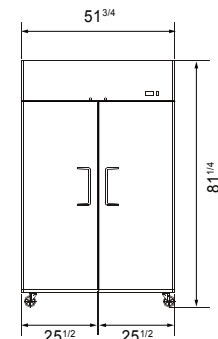

ATOSA USA, INC.

Toll Free: 855-855-0399 Email: info@atosausa.com

www.atosa.com | www.atosausa.com

California, Colorado, Florida, Georgia, Illinois,

New Jersey, Ohio, Texas, Washington

SPECIFICATIONS

Models	Door	Capacity (Cu.Ft.)	Shelves	Casters (inch)	Rated Current (A)	Voltage (V/Hz/Ph)	HP	Refrigerant	Exterior Dimensions (inch)	Net Weight (lb)	Gross Weight (lb)
MBF15RSGR	1	13	3	4	2.1	115/60/1	1/7	R290	17 ^{3/4} ×37×81 ^{1/4}	192	270
MBF15RSGRL	1	13	3	4	2.1	115/60/1	1/7	R290	17 ^{3/4} ×37×81 ^{1/4}	192	270
MBF8004GR	1	21.4	3	4	2.1	115/60/1	1/7	R290	28 ^{3/4} ×31 ^{3/4} ×81 ^{1/4}	220	254
MBF8005GR	2	43.2	6	4	3.2	115/60/1	1/5	R290	51 ^{3/4} ×31 ^{3/4} ×81 ^{1/4}	340	390
MBF8006GR	3	64.9	9	4	4.2	115/60/1	1/4	R290	77 ^{3/4} ×31 ^{3/4} ×81 ^{1/4}	472	551

PLAN VIEW

MBF8004GR

MBF8005GR

MBF8006GR

*Interior Dimensions

SELF-CLOSING AND STAY OPEN DOOR FEATURE

MBF15RSGR

MBF15RSGRL