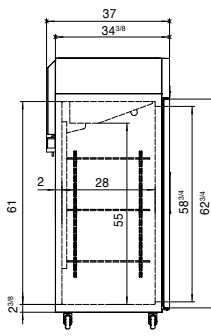

ATOSA USA, INC.

Toll Free: 855-855-0399 Email: info@atosausa.com

www.atosa.com | www.atosausa.com

California, Colorado, Florida, Georgia, Illinois,

New Jersey, Ohio, Texas, Washington

SPECIFICATIONS

Models	Door	Capacity (Cu.Ft.)	Shelves	Casters (inch)	Rated Current (A)	Voltage (V/Hz/Ph)	HP	Refrigerant	Exterior Dimensions (inch)	Net Weight (lb)	Gross Weight (lb)
MBF15RSGR	1	13	3	4	2.1	115/60/1	1/7	R290	17 ^{3/4} ×37×81 ^{1/4}	192	270
MBF15RSGRL	1	13	3	4	2.1	115/60/1	1/7	R290	17 ^{3/4} ×37×81 ^{1/4}	192	270
MBF8004GR	1	21.4	3	4	2.1	115/60/1	1/7	R290	28 ^{3/4} ×31 ^{3/4} ×81 ^{1/4}	220	254
MBF8005GR	2	43.2	6	4	3.2	115/60/1	1/5	R290	51 ^{3/4} ×31 ^{3/4} ×81 ^{1/4}	340	390
MBF8006GR	3	64.9	9	4	4.2	115/60/1	1/4	R290	77 ^{3/4} ×31 ^{3/4} ×81 ^{1/4}	472	551

PLAN VIEW

MBF8004GR

MBF8005GR

MBF8006GR

*Interior Dimensions

SELF-CLOSING AND STAY OPEN DOOR FEATURE

MBF15RSGR

MBF15RSGRL