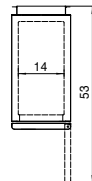

ATOSA USA, INC.

Toll Free: 855-855-0399 Email: info@atosausa.com

www.atosa.com | www.atosausa.com

California, Colorado, Florida, Georgia, Illinois,

New Jersey, Ohio, Texas, Washington

SPECIFICATIONS

Models	Door	Capacity (Cu.Ft.)	Shelves	Casters (inch)	Rated Current (A)	Voltage (V/Hz/Ph)	HP	Refrigerant	Exterior Dimensions (inch)	Net Weight (lb)	Gross Weight (lb)
MBF15RSGR	1	13	3	4	2.1	115/60/1	1/7	R290	17 ^{3/4} ×37×81 ^{1/4}	192	270
MBF15RSGRL	1	13	3	4	2.1	115/60/1	1/7	R290	17 ^{3/4} ×37×81 ^{1/4}	192	270
MBF8004GR	1	21.4	3	4	2.1	115/60/1	1/7	R290	28 ^{3/4} ×31 ^{3/4} ×81 ^{1/4}	220	254
MBF8005GR	2	43.2	6	4	3.2	115/60/1	1/5	R290	51 ^{3/4} ×31 ^{3/4} ×81 ^{1/4}	340	390
MBF8006GR	3	64.9	9	4	4.2	115/60/1	1/4	R290	77 ^{3/4} ×31 ^{3/4} ×81 ^{1/4}	472	551

PLAN VIEW

MBF8004GR

MBF8005GR

MBF8006GR

*Interior Dimensions

SELF-CLOSING AND STAY OPEN DOOR FEATURE

MBF15RSGR

MBF15RSGRL