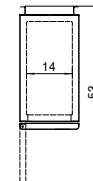

ATOSA USA, INC.

Toll Free: 855-855-0399 Email: info@atosausa.com

www.atosa.com | www.atosausa.com

California, Colorado, Florida, Georgia, Illinois,

New Jersey, Ohio, Texas, Washington

SPECIFICATIONS

Models	Door	Capacity (Cu.Ft.)	Shelves	Casters (inch)	Rated Current (A)	Voltage (V/Hz/Ph)	HP	Refrigerant	Exterior Dimensions (inch)	Net Weight (lb)	Gross Weight (lb)
MBF15RSGR	1	13	3	4	2.1	115/60/1	1/7	R290	17 ^{3/4} ×37×81 ^{1/4}	192	270
MBF15RSGRL	1	13	3	4	2.1	115/60/1	1/7	R290	17 ^{3/4} ×37×81 ^{1/4}	192	270
MBF8004GR	1	21.4	3	4	2.1	115/60/1	1/7	R290	28 ^{3/4} ×31 ^{3/4} ×81 ^{1/4}	220	254
MBF8005GR	2	43.2	6	4	3.2	115/60/1	1/5	R290	51 ^{3/4} ×31 ^{3/4} ×81 ^{1/4}	340	390
MBF8006GR	3	64.9	9	4	4.2	115/60/1	1/4	R290	77 ^{3/4} ×31 ^{3/4} ×81 ^{1/4}	472	551

PLAN VIEW

MBF8004GR

MBF8005GR

MBF8006GR

*Interior Dimensions

SELF-CLOSING AND STAY OPEN DOOR FEATURE

MBF15RSGR

MBF15RSGRL