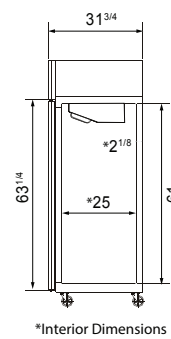

ATOSA USA, INC.

Toll Free: 855-855-0399 Email: info@atosausa.com

www.atosa.com | www.atosausa.com

California, Colorado, Florida, Georgia, Illinois,

New Jersey, Ohio, Texas, Washington

SPECIFICATIONS

Models	Door	Capacity (Cu.Ft.)	Shelves	Casters (inch)	Rated Current (A)	Voltage (V/Hz/Ph)	HP	Refrigerant	Exterior Dimensions (inch)	Net Weight (lb)	Gross Weight (lb)
MBF15RSGR	1	13	3	4	2.1	115/60/1	1/7	R290	17 ^{3/4} ×37×81 ^{1/4}	192	270
MBF15RSGRL	1	13	3	4	2.1	115/60/1	1/7	R290	17 ^{3/4} ×37×81 ^{1/4}	192	270
MBF8004GR	1	21.4	3	4	2.1	115/60/1	1/7	R290	28 ^{3/4} ×31 ^{3/4} ×81 ^{1/4}	220	254
MBF8005GR	2	43.2	6	4	3.2	115/60/1	1/5	R290	51 ^{3/4} ×31 ^{3/4} ×81 ^{1/4}	340	390
MBF8006GR	3	64.9	9	4	4.2	115/60/1	1/4	R290	77 ^{3/4} ×31 ^{3/4} ×81 ^{1/4}	472	551

PLAN VIEW

MBF8004GR

MBF8005GR

MBF8006GR

*Interior Dimensions

SELF-CLOSING AND STAY OPEN DOOR FEATURE

MBF15RSGR

MBF15RSGRL