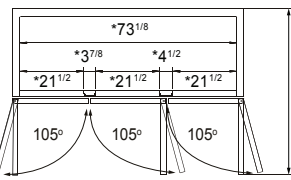

ATOSA USA, INC.

Toll Free: 855-855-0399 Email: info@atosausa.com

www.atosa.com | www.atosausa.com

California, Colorado, Florida, Georgia, Illinois,

New Jersey, Ohio, Texas, Washington

SPECIFICATIONS

Models	Door	Capacity (Cu.Ft.)	Shelves	Casters (inch)	Rated Current (A)	Voltage (V/Hz/Ph)	HP	Refrigerant	Exterior Dimensions (inch)	Net Weight (lb)	Gross Weight (lb)
MBF15RSGR	1	13	3	4	2.1	115/60/1	1/7	R290	17 ^{3/4} ×37×81 ^{1/4}	192	270
MBF15RSGRL	1	13	3	4	2.1	115/60/1	1/7	R290	17 ^{3/4} ×37×81 ^{1/4}	192	270
MBF8004GR	1	21.4	3	4	2.1	115/60/1	1/7	R290	28 ^{3/4} ×31 ^{3/4} ×81 ^{1/4}	220	254
MBF8005GR	2	43.2	6	4	3.2	115/60/1	1/5	R290	51 ^{3/4} ×31 ^{3/4} ×81 ^{1/4}	340	390
MBF8006GR	3	64.9	9	4	4.2	115/60/1	1/4	R290	77 ^{3/4} ×31 ^{3/4} ×81 ^{1/4}	472	551

PLAN VIEW

MBF8004GR

MBF8005GR

MBF8006GR

*Interior Dimensions

SELF-CLOSING AND STAY OPEN DOOR FEATURE

MBF15RSGR

MBF15RSGRL