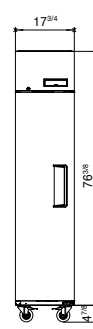

ATOSA USA, INC.

Toll Free: 855-855-0399 Email: info@atosausa.com

www.atosa.com | www.atosausa.com

California, Colorado, Florida, Georgia, Illinois,

New Jersey, Ohio, Texas, Washington

SPECIFICATIONS

Models	Door	Capacity (Cu.Ft.)	Shelves	Casters (inch)	Rated Current (A)	Voltage (V/Hz/Ph)	HP	Refrigerant	Exterior Dimensions (inch)	Net Weight (lb)	Gross Weight (lb)
MBF15RSGR	1	13	3	4	2.1	115/60/1	1/7	R290	17 ^{3/4} ×37×81 ^{1/4}	192	270
MBF15RSGRL	1	13	3	4	2.1	115/60/1	1/7	R290	17 ^{3/4} ×37×81 ^{1/4}	192	270
MBF8004GR	1	21.4	3	4	2.1	115/60/1	1/7	R290	28 ^{3/4} ×31 ^{3/4} ×81 ^{1/4}	220	254
MBF8005GR	2	43.2	6	4	3.2	115/60/1	1/5	R290	51 ^{3/4} ×31 ^{3/4} ×81 ^{1/4}	340	390
MBF8006GR	3	64.9	9	4	4.2	115/60/1	1/4	R290	77 ^{3/4} ×31 ^{3/4} ×81 ^{1/4}	472	551

PLAN VIEW

MBF8004GR

MBF8005GR

MBF8006GR

*Interior Dimensions

SELF-CLOSING AND STAY OPEN DOOR FEATURE

MBF15RSGR

MBF15RSGRL

Casters

Epoxy shelves

Door lock

Down duct

Temperature control