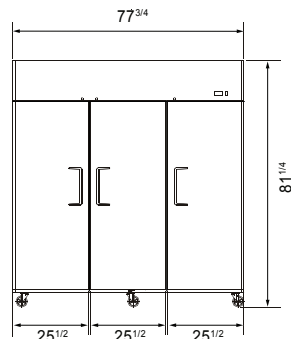

ATOSA USA, INC.

Toll Free: 855-855-0399 Email: info@atosausa.com

www.atosa.com | www.atosausa.com

California, Colorado, Florida, Georgia, Illinois,

New Jersey, Ohio, Texas, Washington

SPECIFICATIONS

Models	Door	Capacity (Cu.Ft.)	Shelves	Casters (inch)	Rated Current (A)	Voltage (V/Hz/Ph)	HP	Refrigerant	Exterior Dimensions (inch)	Net Weight (lb)	Gross Weight (lb)
MBF15RSGR	1	13	3	4	2.1	115/60/1	1/7	R290	17 ^{3/4} ×37×81 ^{1/4}	192	270
MBF15RSGRL	1	13	3	4	2.1	115/60/1	1/7	R290	17 ^{3/4} ×37×81 ^{1/4}	192	270
MBF8004GR	1	21.4	3	4	2.1	115/60/1	1/7	R290	28 ^{3/4} ×31 ^{3/4} ×81 ^{1/4}	220	254
MBF8005GR	2	43.2	6	4	3.2	115/60/1	1/5	R290	51 ^{3/4} ×31 ^{3/4} ×81 ^{1/4}	340	390
MBF8006GR	3	64.9	9	4	4.2	115/60/1	1/4	R290	77 ^{3/4} ×31 ^{3/4} ×81 ^{1/4}	472	551

PLAN VIEW

MBF8004GR

MBF8005GR

MBF8006GR

*Interior Dimensions

SELF-CLOSING AND STAY OPEN DOOR FEATURE

MBF15RSGR

MBF15RSGRL