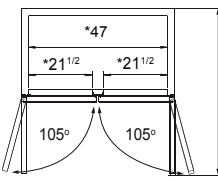

ATOSA USA, INC.

Toll Free: 855-855-0399 Email: info@atosausa.com

www.atosa.com | www.atosausa.com

California, Colorado, Florida, Georgia, Illinois,

New Jersey, Ohio, Texas, Washington

SPECIFICATIONS

Models	Door	Capacity (Cu.Ft.)	Shelves	Casters (inch)	Rated Current (A)	Voltage (V/Hz/Ph)	HP	Refrigerant	Exterior Dimensions (inch)	Net Weight (lb)	Gross Weight (lb)
MBF15RSGR	1	13	3	4	2.1	115/60/1	1/7	R290	17 ^{3/4} ×37×81 ^{1/4}	192	270
MBF15RSGRL	1	13	3	4	2.1	115/60/1	1/7	R290	17 ^{3/4} ×37×81 ^{1/4}	192	270
MBF8004GR	1	21.4	3	4	2.1	115/60/1	1/7	R290	28 ^{3/4} ×31 ^{3/4} ×81 ^{1/4}	220	254
MBF8005GR	2	43.2	6	4	3.2	115/60/1	1/5	R290	51 ^{3/4} ×31 ^{3/4} ×81 ^{1/4}	340	390
MBF8006GR	3	64.9	9	4	4.2	115/60/1	1/4	R290	77 ^{3/4} ×31 ^{3/4} ×81 ^{1/4}	472	551

PLAN VIEW

MBF8004GR

MBF8005GR

MBF8006GR

*Interior Dimensions

SELF-CLOSING AND STAY OPEN DOOR FEATURE

MBF15RSGR

MBF15RSGRL