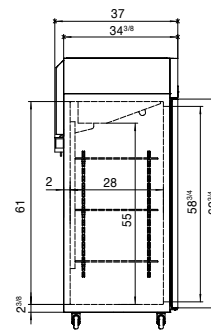

ATOSA USA, INC.

Toll Free: 855-855-0399 Email: info@atosausa.com

www.atosa.com | www.atosausa.com

California, Colorado, Florida, Georgia, Illinois,

New Jersey, Ohio, Texas, Washington

SPECIFICATIONS

Models	Door	Capacity (Cu.Ft.)	Shelves	Casters (inch)	Rated Current (A)	Voltage (V/Hz/Ph)	HP	Refrigerant	Exterior Dimensions (inch)	Net Weight (lb)	Gross Weight (lb)
MBF15RSGR	1	13	3	4	2.1	115/60/1	1/7	R290	17 ^{3/4} ×37×81 ^{1/4}	192	270
MBF15RSGRL	1	13	3	4	2.1	115/60/1	1/7	R290	17 ^{3/4} ×37×81 ^{1/4}	192	270
MBF8004GR	1	21.4	3	4	2.1	115/60/1	1/7	R290	28 ^{3/4} ×31 ^{3/4} ×81 ^{1/4}	220	254
MBF8005GR	2	43.2	6	4	3.2	115/60/1	1/5	R290	51 ^{3/4} ×31 ^{3/4} ×81 ^{1/4}	340	390
MBF8006GR	3	64.9	9	4	4.2	115/60/1	1/4	R290	77 ^{3/4} ×31 ^{3/4} ×81 ^{1/4}	472	551

PLAN VIEW

MBF8004GR

MBF8005GR

MBF8006GR

*Interior Dimensions

SELF-CLOSING AND STAY OPEN DOOR FEATURE

MBF15RSGR

MBF15RSGRL