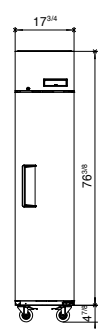

ATOSA USA, INC.

Toll Free: 855-855-0399 Email: info@atosausa.com

www.atosa.com | www.atosausa.com

California, Colorado, Florida, Georgia, Illinois,

New Jersey, Ohio, Texas, Washington

SPECIFICATIONS

Models	Door	Capacity (Cu.Ft.)	Shelves	Casters (inch)	Rated Current (A)	Voltage (V/Hz/Ph)	HP	Refrigerant	Exterior Dimensions (inch)	Net Weight (lb)	Gross Weight (lb)
MBF15RSGR	1	13	3	4	2.1	115/60/1	1/7	R290	17 ^{3/4} ×37×81 ^{1/4}	192	270
MBF15RSGRL	1	13	3	4	2.1	115/60/1	1/7	R290	17 ^{3/4} ×37×81 ^{1/4}	192	270
MBF8004GR	1	21.4	3	4	2.1	115/60/1	1/7	R290	28 ^{3/4} ×31 ^{3/4} ×81 ^{1/4}	220	254
MBF8005GR	2	43.2	6	4	3.2	115/60/1	1/5	R290	51 ^{3/4} ×31 ^{3/4} ×81 ^{1/4}	340	390
MBF8006GR	3	64.9	9	4	4.2	115/60/1	1/4	R290	77 ^{3/4} ×31 ^{3/4} ×81 ^{1/4}	472	551

PLAN VIEW

MBF8004GR

MBF8005GR

MBF8006GR

*Interior Dimensions

SELF-CLOSING AND STAY OPEN DOOR FEATURE

MBF15RSGR

MBF15RSGRL