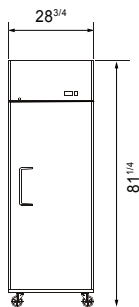

ATOSA USA, INC.

Toll Free: 855-855-0399 Email: info@atosausa.com

www.atosa.com | www.atosausa.com

California, Colorado, Florida, Georgia, Illinois,

New Jersey, Ohio, Texas, Washington

SPECIFICATIONS

Models	Door	Capacity (Cu.Ft.)	Shelves	Casters (inch)	Rated Current (A)	Voltage (V/Hz/Ph)	HP	Refrigerant	Exterior Dimensions (inch)	Net Weight (lb)	Gross Weight (lb)
MBF15RSGR	1	13	3	4	2.1	115/60/1	1/7	R290	17 ^{3/4} ×37×81 ^{1/4}	192	270
MBF15RSGRL	1	13	3	4	2.1	115/60/1	1/7	R290	17 ^{3/4} ×37×81 ^{1/4}	192	270
MBF8004GR	1	21.4	3	4	2.1	115/60/1	1/7	R290	28 ^{3/4} ×31 ^{3/4} ×81 ^{1/4}	220	254
MBF8005GR	2	43.2	6	4	3.2	115/60/1	1/5	R290	51 ^{3/4} ×31 ^{3/4} ×81 ^{1/4}	340	390
MBF8006GR	3	64.9	9	4	4.2	115/60/1	1/4	R290	77 ^{3/4} ×31 ^{3/4} ×81 ^{1/4}	472	551

PLAN VIEW

MBF8004GR

MBF8005GR

MBF8006GR

*Interior Dimensions

SELF-CLOSING AND STAY OPEN DOOR FEATURE

MBF15RSGR

MBF15RSGRL