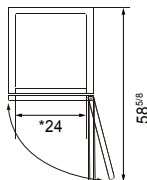

ATOSA USA, INC.

Toll Free: 855-855-0399 Email: info@atosausa.com

www.atosa.com | www.atosausa.com

California, Colorado, Florida, Georgia, Illinois,

New Jersey, Ohio, Texas, Washington

SPECIFICATIONS

Models	Door	Capacity (Cu.Ft.)	Shelves	Casters (inch)	Rated Current (A)	Voltage (V/Hz/Ph)	HP	Refrigerant	Exterior Dimensions (inch)	Net Weight (lb)	Gross Weight (lb)
MBF15RSGR	1	13	3	4	2.1	115/60/1	1/7	R290	17 ^{3/4} ×37×81 ^{1/4}	192	270
MBF15RSGRL	1	13	3	4	2.1	115/60/1	1/7	R290	17 ^{3/4} ×37×81 ^{1/4}	192	270
MBF8004GR	1	21.4	3	4	2.1	115/60/1	1/7	R290	28 ^{3/4} ×31 ^{3/4} ×81 ^{1/4}	220	254
MBF8005GR	2	43.2	6	4	3.2	115/60/1	1/5	R290	51 ^{3/4} ×31 ^{3/4} ×81 ^{1/4}	340	390
MBF8006GR	3	64.9	9	4	4.2	115/60/1	1/4	R290	77 ^{3/4} ×31 ^{3/4} ×81 ^{1/4}	472	551

PLAN VIEW

MBF8004GR

MBF8005GR

MBF8006GR

*Interior Dimensions

SELF-CLOSING AND STAY OPEN DOOR FEATURE

MBF15RSGR

MBF15RSGRL