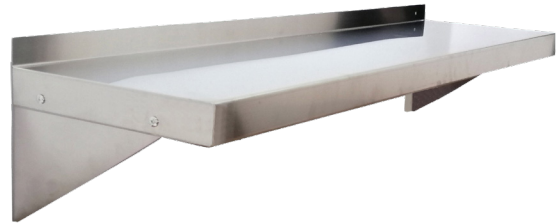

# Wall Shelves

## MODELS:

**SSWS-1424 / SSWS-1436 / SSWS-1448  
SSWS-1460 / SSWS-1472 / SSWS-1484 / SSWS-1496**

Model	Ga.	S.S.	Exterior Dimensions (inch)	Weight Capacity (lb)
SSWS-1424	18	304	24 × 14 × 10	210
SSWS-1436	18	304	36 × 14 × 10	230
SSWS-1448	18	304	48 × 14 × 10	250
SSWS-1460	18	304	60 × 14 × 10	280
SSWS-1472	18	304	72 × 14 × 10	300
SSWS-1484	18	304	84 × 14 × 10	320
SSWS-1496	18	304	96 × 14 × 10	335