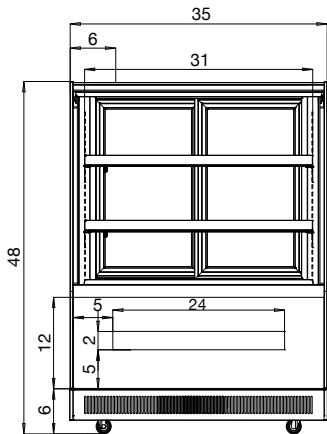

"WE MAKE THE KITCHEN BETTER!"

ATOSA USA, INC.

Toll Free: 855-855-0399 Email: info@atosausa.com

www.atosa.com | www.atosausa.com

California, Colorado, Florida, Georgia, Illinois,

New Jersey, Ohio, Texas, Washington

SPECIFICATIONS

Models	Door	Capacity (Cu.Ft.)	Shelves	Casters (inch)	Amps (A)	Voltage (V/Hz/Ph)	HP	Refrigerant	Exterior Dimensions (inch)	Net Weight (lb)	Gross Weight (lb)
RDCS-35	2	10.9	2	2	5.5	120/60/1	1/4	R290	35^{2/5}×29^{1/2}×47^{4/5}	386	487
RDCS-48	2	15.1	2	2	6.2	120/60/1	1/4	R290	47^{1/5}×29^{1/2}×47^{4/5}	454	573
RDCS-60	2	20.2	2	2	11.5	120/60/1	1/2	R290	59×29^{1/2}×47^{4/5}	540	670

PLAN VIEW

RDCS-35