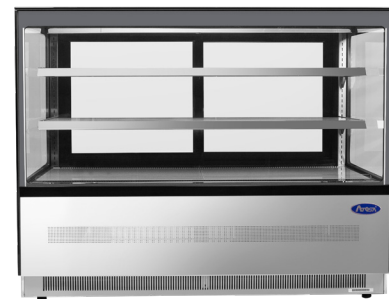

RDCS-60

For the best results of food preservation we recommend setting your refrigerator between 35°F to 38 °F

1. Don't forget to leave the unit some room to breathe!
2. Please clean the condenser frequently to give the unit more fresh air.

2 YEAR PARTS AND LABOR WARRANTY
5 YEAR COMPRESSOR PART WARRANTY