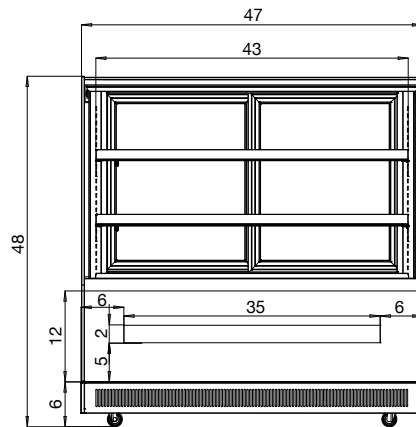

"WE MAKE THE KITCHEN BETTER!"

ATOSA USA, INC.

Toll Free: 855-855-0399 Email: info@atosausa.com

www.atosa.com | www.atosausa.com

California, Colorado, Florida, Georgia, Illinois,

New Jersey, Ohio, Texas, Washington

SPECIFICATIONS

Models	Door	Capacity (Cu.Ft.)	Shelves	Casters (inch)	Amps (A)	Voltage (V/Hz/Ph)	HP	Refrigerant	Exterior Dimensions (inch)	Net Weight (lb)	Gross Weight (lb)
RDCS-35	2	10.9	2	2	5.5	120/60/1	1/4	R290	35^{2/5}×29^{1/2}×47^{4/5}	386	487
RDCS-48	2	15.1	2	2	6.2	120/60/1	1/4	R290	47^{1/5}×29^{1/2}×47^{4/5}	454	573
RDCS-60	2	20.2	2	2	11.5	120/60/1	1/2	R290	59×29^{1/2}×47^{4/5}	540	670

PLAN VIEW

RDCS-48