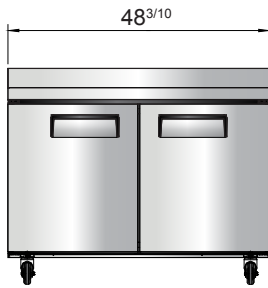

New Jersey, Ohio, Texas, Washington

SPECIFICATIONS

Models	Door	Capacity (Cu.Ft.)	Shelves	Casters (inch)	Amps (A)	Voltage (V/Hz/Ph)	HP	Refrigerant	Exterior Dimensions (inch)	Net Weight (lb)	Gross Weight (lb)
MGF8408GR	1	7.2	1	4	2.3	115/60/1	1/7	R290	27 ^{1/2} ×30×39 ^{4/5}	137	176
MGF8409GR	2	13.4	2	4	2.3	115/60/1	1/7	R290	48 ^{3/10} ×30×39 ^{4/5}	192	242
MGF8410GR	2	17.2	2	4	2.8	115/60/1	1/5	R290	60 ^{1/5} ×30×39 ^{4/5}	218	277

PLAN VIEW

MGF8408GR

MGF8409GR

MGF8410GR

Casters

Epoxy shelves

Rear grate