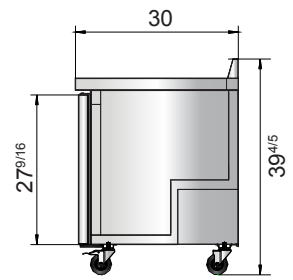

New Jersey, Ohio, Texas, Washington

SPECIFICATIONS

Models	Door	Capacity (Cu.Ft.)	Shelves	Casters (inch)	Amps (A)	Voltage (V/Hz/Ph)	HP	Refrigerant	Exterior Dimensions (inch)	Net Weight (lb)	Gross Weight (lb)
MGF8408GR	1	7.2	1	4	2.3	115/60/1	1/7	R290	27 ^{1/2} ×30×39 ^{4/5}	137	176
MGF8409GR	2	13.4	2	4	2.3	115/60/1	1/7	R290	48 ^{3/10} ×30×39 ^{4/5}	192	242
MGF8410GR	2	17.2	2	4	2.8	115/60/1	1/5	R290	60 ^{1/5} ×30×39 ^{4/5}	218	277

PLAN VIEW

MGF8408GR

MGF8409GR

MGF8410GR

Casters

Epoxy shelves

Rear grate