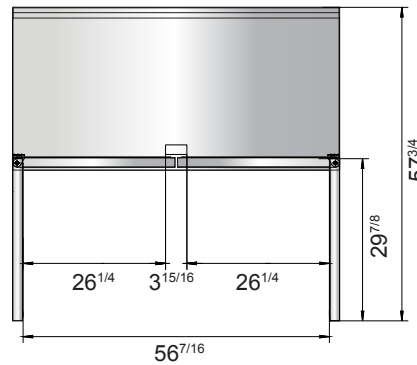

New Jersey, Ohio, Texas, Washington

SPECIFICATIONS

Models	Door	Capacity (Cu.Ft.)	Shelves	Casters (inch)	Amps (A)	Voltage (V/Hz/Ph)	HP	Refrigerant	Exterior Dimensions (inch)	Net Weight (lb)	Gross Weight (lb)
MGF8408GR	1	7.2	1	4	2.3	115/60/1	1/7	R290	27 ^{1/2} ×30×39 ^{4/5}	137	176
MGF8409GR	2	13.4	2	4	2.3	115/60/1	1/7	R290	48 ^{3/10} ×30×39 ^{4/5}	192	242
MGF8410GR	2	17.2	2	4	2.8	115/60/1	1/5	R290	60 ^{1/5} ×30×39 ^{4/5}	218	277

PLAN VIEW

MGF8408GR

MGF8409GR

MGF8410GR

Casters

Epoxy shelves

Rear grate