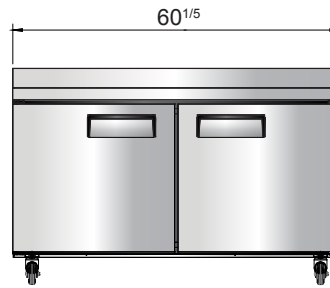

New Jersey, Ohio, Texas, Washington

SPECIFICATIONS

Models	Door	Capacity (Cu.Ft.)	Shelves	Casters (inch)	Amps (A)	Voltage (V/Hz/Ph)	HP	Refrigerant	Exterior Dimensions (inch)	Net Weight (lb)	Gross Weight (lb)
MGF8408GR	1	7.2	1	4	2.3	115/60/1	1/7	R290	27 ^{1/2} ×30×39 ^{4/5}	137	176
MGF8409GR	2	13.4	2	4	2.3	115/60/1	1/7	R290	48 ^{3/10} ×30×39 ^{4/5}	192	242
MGF8410GR	2	17.2	2	4	2.8	115/60/1	1/5	R290	60 ^{1/5} ×30×39 ^{4/5}	218	277

PLAN VIEW

MGF8408GR

MGF8409GR

MGF8410GR

Casters

Epoxy shelves

Rear grate