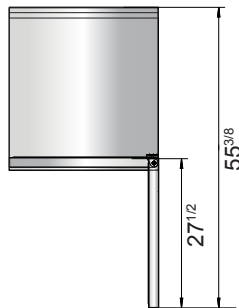

New Jersey, Ohio, Texas, Washington

SPECIFICATIONS

Models	Door	Capacity (Cu.Ft.)	Shelves	Casters (inch)	Amps (A)	Voltage (V/Hz/Ph)	HP	Refrigerant	Exterior Dimensions (inch)	Net Weight (lb)	Gross Weight (lb)
MGF8408GR	1	7.2	1	4	2.3	115/60/1	1/7	R290	27 ^{1/2} ×30×39 ^{4/5}	137	176
MGF8409GR	2	13.4	2	4	2.3	115/60/1	1/7	R290	48 ^{3/10} ×30×39 ^{4/5}	192	242
MGF8410GR	2	17.2	2	4	2.8	115/60/1	1/5	R290	60 ^{1/5} ×30×39 ^{4/5}	218	277

PLAN VIEW

MGF8408GR

MGF8409GR

MGF8410GR

Casters

Epoxy shelves

Rear grate