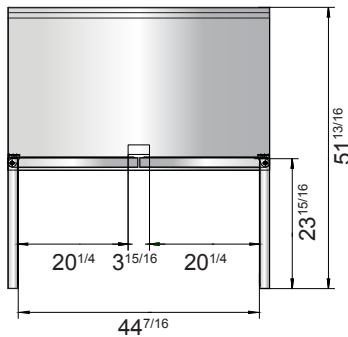

New Jersey, Ohio, Texas, Washington

SPECIFICATIONS

Models	Door	Capacity (Cu.Ft.)	Shelves	Casters (inch)	Amps (A)	Voltage (V/Hz/Ph)	HP	Refrigerant	Exterior Dimensions (inch)	Net Weight (lb)	Gross Weight (lb)
MGF8408GR	1	7.2	1	4	2.3	115/60/1	1/7	R290	27 ^{1/2} ×30×39 ^{4/5}	137	176
MGF8409GR	2	13.4	2	4	2.3	115/60/1	1/7	R290	48 ^{3/10} ×30×39 ^{4/5}	192	242
MGF8410GR	2	17.2	2	4	2.8	115/60/1	1/5	R290	60 ^{1/5} ×30×39 ^{4/5}	218	277

PLAN VIEW

MGF8408GR

MGF8409GR

MGF8410GR

Casters

Epoxy shelves

Rear grate