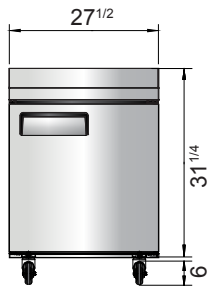

PLAN VIEW

MGF8408GR