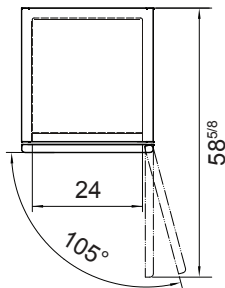

ATOSA USA, INC.

Toll Free: 855-855-0399 Email: info@atosausa.com

www.atosa.com | www.atosausa.com

California, Colorado, Florida, Georgia, Illinois,

New Jersey, Ohio, Texas, Washington

SPECIFICATIONS

Models	Door	Capacity (Cu.Ft.)	Shelves	Casters (inch)	Rated Current (A)	Voltage (V/Hz/Ph)	HP	Refrigerant	Exterior Dimensions (inch)	Net Weight (lb)	Gross Weight (lb)
MBF8007GR	2	21.4	3	4	6.3	115/60/1	1/2	R290	28 ^{3/4} ×31 ^{3/4} ×81 ^{1/4}	254	287
MBF8007GRL	2	21.4	3	4	6.3	115/60/1	1/2	R290	28 ^{3/4} ×31 ^{3/4} ×81 ^{1/4}	254	287
MBF8008GR	4	43.2	6	4	8.6	115/60/1	3/4	R290	51 ^{3/4} ×31 ^{3/4} ×81 ^{1/4}	353	403

PLAN VIEW

MBF8007GR

MBF8007GRL

MBF8008GR

*Interior Dimensions

SELF-CLOSING AND STAY OPEN DOOR FEATURE

Casters

Epoxy shelves