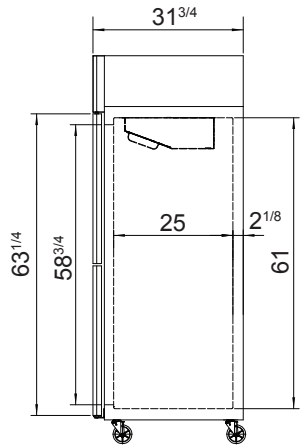

ATOSA USA, INC.

Toll Free: 855-855-0399 Email: info@atosausa.com

www.atosa.com | www.atosausa.com

California, Colorado, Florida, Georgia, Illinois,

New Jersey, Ohio, Texas, Washington

SPECIFICATIONS

Models	Door	Capacity (Cu.Ft.)	Shelves	Casters (inch)	Rated Current (A)	Voltage (V/Hz/Ph)	HP	Refrigerant	Exterior Dimensions (inch)	Net Weight (lb)	Gross Weight (lb)
MBF8007GR	2	21.4	3	4	6.3	115/60/1	1/2	R290	28 ^{3/4} ×31 ^{3/4} ×81 ^{1/4}	254	287
MBF8007GRL	2	21.4	3	4	6.3	115/60/1	1/2	R290	28 ^{3/4} ×31 ^{3/4} ×81 ^{1/4}	254	287
MBF8008GR	4	43.2	6	4	8.6	115/60/1	3/4	R290	51 ^{3/4} ×31 ^{3/4} ×81 ^{1/4}	353	403

PLAN VIEW

MBF8007GR

MBF8007GRL

MBF8008GR

*Interior Dimensions

SELF-CLOSING AND STAY OPEN DOOR FEATURE

Casters

Epoxy shelves