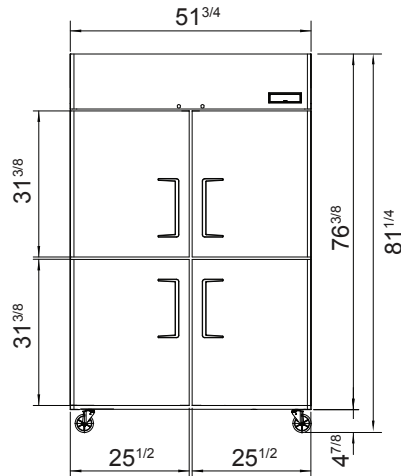

ATOSA USA, INC.

Toll Free: 855-855-0399 Email: info@atosausa.com

www.atosa.com | www.atosausa.com

California, Colorado, Florida, Georgia, Illinois,

New Jersey, Ohio, Texas, Washington

SPECIFICATIONS

Models	Door	Capacity (Cu.Ft.)	Shelves	Casters (inch)	Rated Current (A)	Voltage (V/Hz/Ph)	HP	Refrigerant	Exterior Dimensions (inch)	Net Weight (lb)	Gross Weight (lb)
MBF8007GR	2	21.4	3	4	6.3	115/60/1	1/2	R290	28 ^{3/4} ×31 ^{3/4} ×81 ^{1/4}	254	287
MBF8007GRL	2	21.4	3	4	6.3	115/60/1	1/2	R290	28 ^{3/4} ×31 ^{3/4} ×81 ^{1/4}	254	287
MBF8008GR	4	43.2	6	4	8.6	115/60/1	3/4	R290	51 ^{3/4} ×31 ^{3/4} ×81 ^{1/4}	353	403

PLAN VIEW

MBF8007GR

MBF8007GRL

MBF8008GR

*Interior Dimensions

SELF-CLOSING AND STAY OPEN DOOR FEATURE

Casters

Epoxy shelves