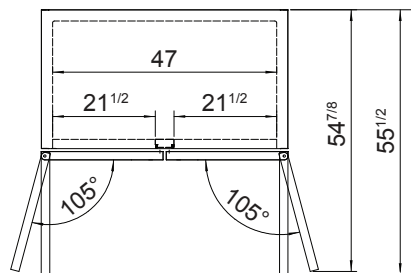

ATOSA USA, INC.

Toll Free: 855-855-0399 Email: info@atosausa.com

www.atosa.com | www.atosausa.com

California, Colorado, Florida, Georgia, Illinois,

New Jersey, Ohio, Texas, Washington

SPECIFICATIONS

Models	Door	Capacity (Cu.Ft.)	Shelves	Casters (inch)	Rated Current (A)	Voltage (V/Hz/Ph)	HP	Refrigerant	Exterior Dimensions (inch)	Net Weight (lb)	Gross Weight (lb)
MBF8007GR	2	21.4	3	4	6.3	115/60/1	1/2	R290	28 ^{3/4} ×31 ^{3/4} ×81 ^{1/4}	254	287
MBF8007GRL	2	21.4	3	4	6.3	115/60/1	1/2	R290	28 ^{3/4} ×31 ^{3/4} ×81 ^{1/4}	254	287
MBF8008GR	4	43.2	6	4	8.6	115/60/1	3/4	R290	51 ^{3/4} ×31 ^{3/4} ×81 ^{1/4}	353	403

PLAN VIEW

MBF8007GR

MBF8007GRL

MBF8008GR

*Interior Dimensions

SELF-CLOSING AND STAY OPEN DOOR FEATURE

Casters

Epoxy shelves