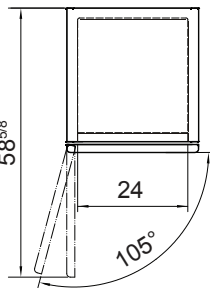

ATOSA USA, INC.

Toll Free: 855-855-0399 Email: info@atosausa.com

www.atosa.com | www.atosausa.com

California, Colorado, Florida, Georgia, Illinois,

New Jersey, Ohio, Texas, Washington

SPECIFICATIONS

Models	Door	Capacity (Cu.Ft.)	Shelves	Casters (inch)	Rated Current (A)	Voltage (V/Hz/Ph)	HP	Refrigerant	Exterior Dimensions (inch)	Net Weight (lb)	Gross Weight (lb)
MBF8007GR	2	21.4	3	4	6.3	115/60/1	1/2	R290	28 ^{3/4} ×31 ^{3/4} ×81 ^{1/4}	254	287
MBF8007GRL	2	21.4	3	4	6.3	115/60/1	1/2	R290	28 ^{3/4} ×31 ^{3/4} ×81 ^{1/4}	254	287
MBF8008GR	4	43.2	6	4	8.6	115/60/1	3/4	R290	51 ^{3/4} ×31 ^{3/4} ×81 ^{1/4}	353	403

PLAN VIEW

MBF8007GR

MBF8007GRL

MBF8008GR

*Interior Dimensions

SELF-CLOSING AND STAY OPEN DOOR FEATURE

Casters

Epoxy shelves