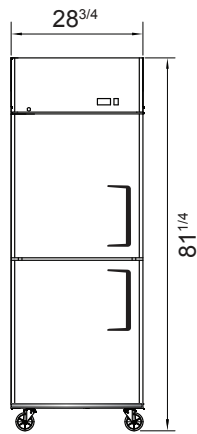

ATOSA USA, INC.

Toll Free: 855-855-0399 Email: info@atosausa.com

www.atosa.com | www.atosausa.com

California, Colorado, Florida, Georgia, Illinois,

New Jersey, Ohio, Texas, Washington

SPECIFICATIONS

Models	Door	Capacity (Cu.Ft.)	Shelves	Casters (inch)	Rated Current (A)	Voltage (V/Hz/Ph)	HP	Refrigerant	Exterior Dimensions (inch)	Net Weight (lb)	Gross Weight (lb)
MBF8007GR	2	21.4	3	4	6.3	115/60/1	1/2	R290	28 ^{3/4} ×31 ^{3/4} ×81 ^{1/4}	254	287
MBF8007GRL	2	21.4	3	4	6.3	115/60/1	1/2	R290	28 ^{3/4} ×31 ^{3/4} ×81 ^{1/4}	254	287
MBF8008GR	4	43.2	6	4	8.6	115/60/1	3/4	R290	51 ^{3/4} ×31 ^{3/4} ×81 ^{1/4}	353	403

PLAN VIEW

MBF8007GR

MBF8007GRL

MBF8008GR

*Interior Dimensions

SELF-CLOSING AND STAY OPEN DOOR FEATURE

Casters

Epoxy shelves