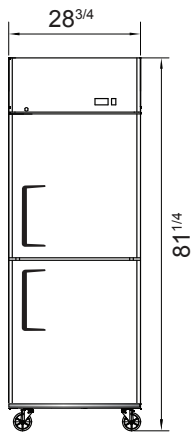

ATOSA USA, INC.

Toll Free: 855-855-0399 Email: info@atosausa.com

www.atosa.com | www.atosausa.com

California, Colorado, Florida, Georgia, Illinois,

New Jersey, Ohio, Texas, Washington

SPECIFICATIONS

Models	Door	Capacity (Cu.Ft.)	Shelves	Casters (inch)	Rated Current (A)	Voltage (V/Hz/Ph)	HP	Refrigerant	Exterior Dimensions (inch)	Net Weight (lb)	Gross Weight (lb)
MBF8007GR	2	21.4	3	4	6.3	115/60/1	1/2	R290	28 ^{3/4} ×31 ^{3/4} ×81 ^{1/4}	254	287
MBF8007GRL	2	21.4	3	4	6.3	115/60/1	1/2	R290	28 ^{3/4} ×31 ^{3/4} ×81 ^{1/4}	254	287
MBF8008GR	4	43.2	6	4	8.6	115/60/1	3/4	R290	51 ^{3/4} ×31 ^{3/4} ×81 ^{1/4}	353	403

PLAN VIEW

MBF8007GR

MBF8007GRL

MBF8008GR

*Interior Dimensions

SELF-CLOSING AND STAY OPEN DOOR FEATURE

Casters

Epoxy shelves